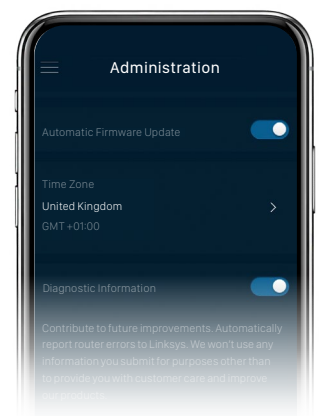

Monitor & manage your home WiFi

from any mobile device with
the Linksys App

Control your WiFi in real time, wherever you are

The Linksys app is the command center for your WiFi. Use the Linksys app anywhere you have an internet connection to check connected devices, set up guest access, or keep your kids off the internet when they should be doing homework.

Linksys App at a glance

- View which devices are connected, and easily limit internet usage with Parental Controls.
- Assign bandwidth hierarchy with Device Prioritisation.
- Keep your WiFi secure with Automatic Firmware updates.
- Give guests access and share their password via text message.

Essential Features

Parental Control

Create device schedules, block certain websites or pause WiFi for homework.

Guest Access

Easily share a guest network with visitors. Your main WiFi stays separated by a firewall.

Device Prioritisation

Prioritise streaming devices while your kids surf or play games.

Auto Firmware Update

Keep your WiFi safe and secure with Automatic Firmware updates.