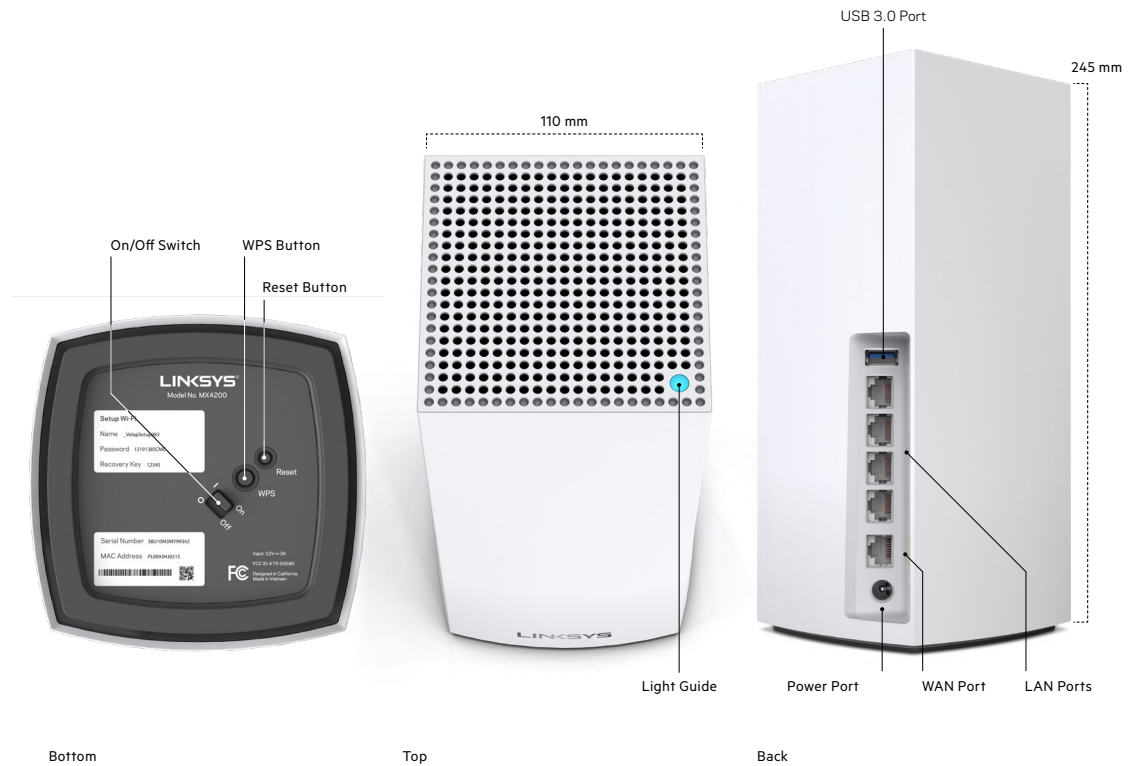

Eliminates interference

BSS Colouring technology eliminates interference from nearby WiFi networks, for a strong, clear signal to all your devices.

USB and Ethernet ports offer versatile connectivity

With four Gigabit-Ethernet ports and a USB 3.0 port, you can easily connect shared storage devices and more.

A WiFi mesh network in minutes

Intuitive easy setup with the Linksys App.

LINKSYS® Velop® WiFi 6 AX5300

Whole Home Mesh Tri-Band System

1-Pack
Model# MX5300

Product details

Easy App-led setup

Setting up a Velop WiFi 6 Whole Home Mesh Tri-Band System is easy. Download and install the free Linksys app on any iOS or Android smartphone. When you launch the app, it automatically identifies the device to be set up and provides an animated setup guide that will have you online in minutes.

With the Linksys App, you can always monitor and manage your home WiFi from anywhere, using a smartphone or tablet.

1. Download and install the free Linksys app

2. Connect the Node to your modem (-router), plug in & switch on