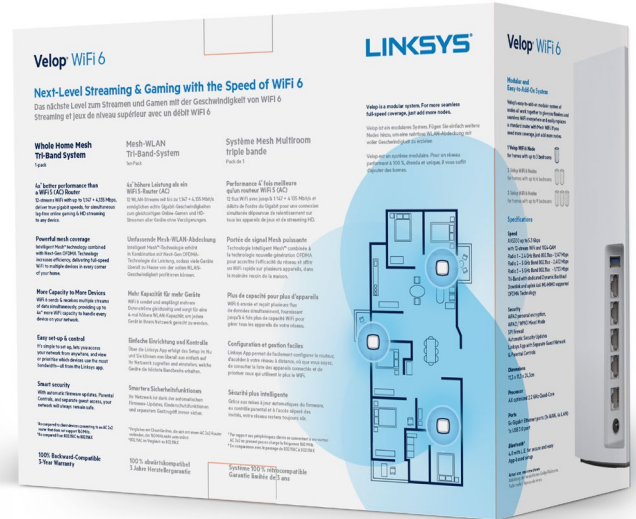

A WiFi mesh network in minutes

Intuitive easy setup with the Linksys App.

LINKSYS® Velop® WiFi 6 AX5300

Whole Home Mesh Tri-Band System

1-Pack
Model# MX5300

Product details

Easy App-led setup

Setting up a Velop WiFi 6 Whole Home Mesh Tri-Band System is easy. Download and install the free Linksys app on any iOS or Android smartphone. When you launch the app, it automatically identifies the device to be set up and provides an animated setup guide that will have you online in minutes.

With the Linksys App, you can always monitor and manage your home WiFi from anywhere, using a smartphone or tablet.

1. Download and install the free Linksys app

2. Connect the Node to your modem (-router), plug in & switch on

3. Open the Linksys app

4. Follow the on-screen instructions

A modular and easy-to-add-on system delivering coverage for any home & lifestyle

Velop's easy-to-add-on modular system of nodes all work together to give you flawless and seamless WiFi everywhere and easily replaces a standard router with Mesh WiFi. As your home and family expands, easily add more nodes to expand your network. Each Velop WiFi 6 AX5300 Tri-Band node adds up to 3 rooms** or 1 floor**, at speeds up to 5.3 Gbps*.

- 1 Velop WiFi 6 AX5300 Node covers homes with up to 3 bedrooms and 50+ Devices
- 2 Velop WiFi 6 AX5300 Nodes cover homes with up to 6 bedrooms and 100+ Devices

Monitor & manage your home WiFi

from any mobile device with
the Linksys App