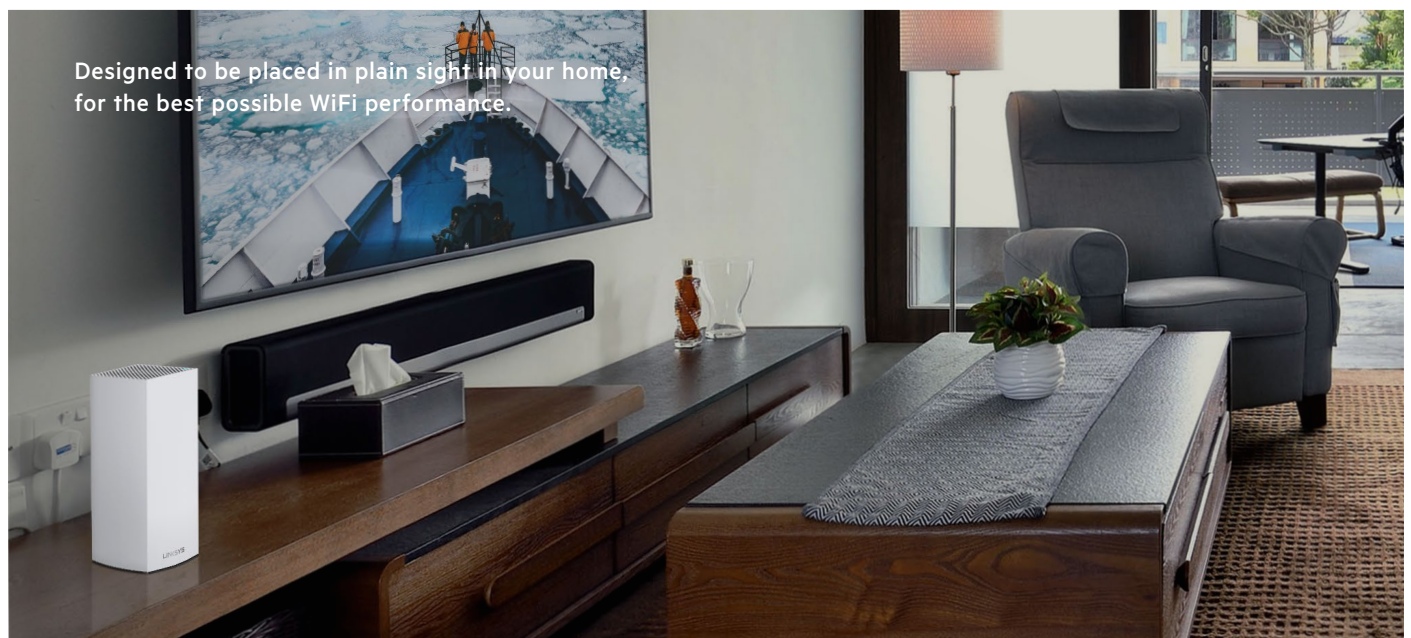

A modular and easy-to-add-on system delivering coverage for any home & lifestyle

Velop's easy-to-add-on modular system of nodes all work together to give you flawless and seamless WiFi everywhere and easily replaces a standard router with Mesh WiFi. As your home and family expands, easily add more nodes to expand your network. Each Velop WiFi 6 AX5300 Tri-Band node adds up to 3 rooms** or 1 floor**, at speeds up to 5.3 Gbps*.

- 1 Velop WiFi 6 AX5300 Node covers homes with up to 3 bedrooms and 50+ Devices
- 2 Velop WiFi 6 AX5300 Nodes cover homes with up to 6 bedrooms and 100+ Devices