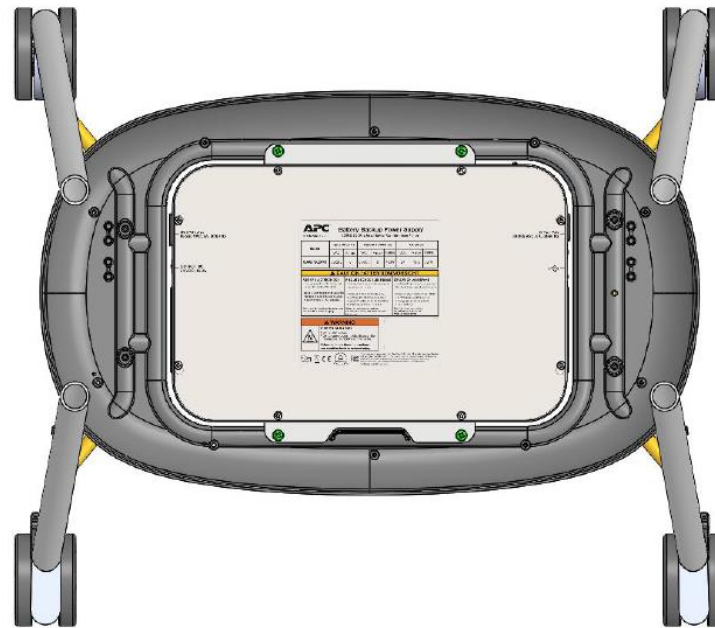

Life Is On

APC
by Schneider Electric

3 Easy Steps To Install: Place, Secure, and Connect

Place the battery in the tray

Secure the 4 provided screws

Connect the 4 supplied cables

Why Choose APC?

- APC is the worldwide leader in power protection
- Over three decades of partnership with Microsoft
- Largest installed base of IT power protection products