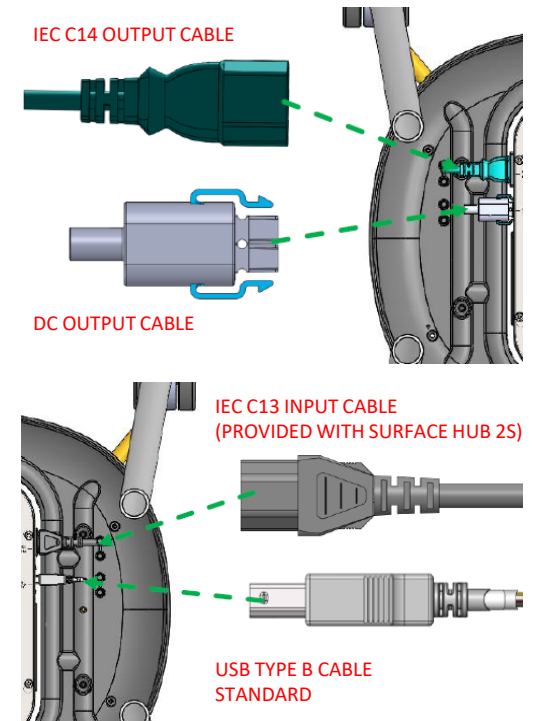

Life Is On

APC
by Schneider Electric

3 Easy Steps To Install: Place, Secure, and Connect

Place the battery in the tray

Secure the 4 provided screws

Connect the 4 supplied cables

Why Choose APC?

- APC is the worldwide leader in power protection
- Over three decades of partnership with Microsoft
- Largest installed base of IT power protection products