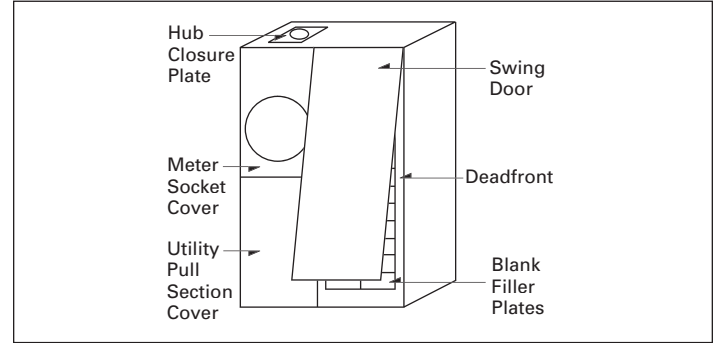

① Blank filler plates are supplied in multiples of 25.

Typical Meter Breaker

Figure 2. CGBT Style Line Diagram

Table 3. WCG Style Meter Breakers

Catalog Numbers

WCG	Utility Pull Section Cover	Meter Socket Cover	Swing Door	Deadfront	Hub Closure Plate	Blank Filler Plate ①
WCG121224SD	—	WCGMSCVR01	WCGFCVR01	WCGICVR01	WCGHCP01	BRFP
WCG152040SD	—	WCGMSCVR01	WCGFCVR02	WCGICVR01	WCGHCP01	BRFP
WCG202040SD	—	WCGMSCVR01	WCGFCVR03	WCGICVR01	WCGHCP01	BRFP
WCG20816SL	—	WCGMSCVR01	WCGFCVR04	WCGICVR01	WCGHCP01	BRFP