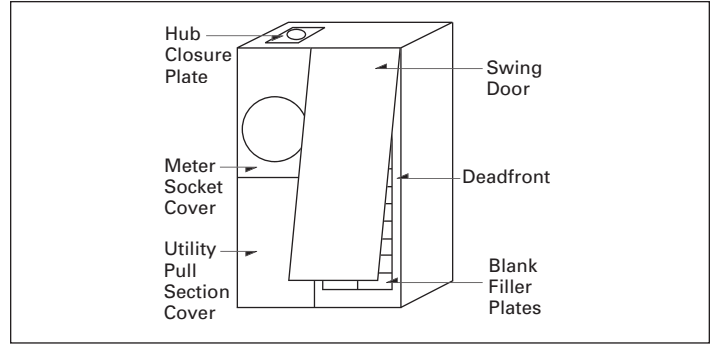

① To order screw kit for hub closure plate, request part number 99-2369-5.

② Blank filler plates are supplied in multiples of 25.

③ For replacement tenant main breaker cover, order part number 1MMBC2.

MB48B200BTS