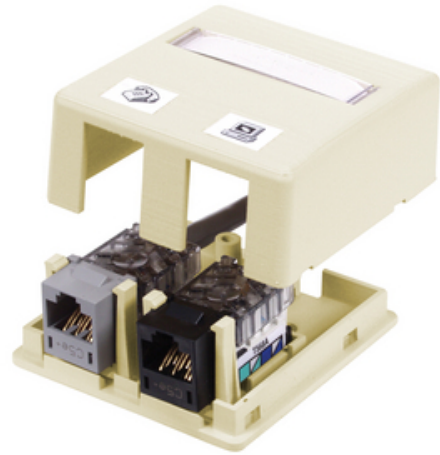

Housing, Surface Mount, 2-Port, Electric Ivory

By Bryant
Catalog # [ISB2EI](#)

Housing, Surface Mount, 2-Port, Electric Ivory

Features

- Surface Mounting
- Accepts Standard Jacks, Fiber and AV Connections
- Mount to Multiple Surfaces: Electrical Boxes, Raceway, Desktops, Modular Furniture

Application

2-Port

General

Color	Electric Ivory
Compatibility	Hubbell Keystone
EU RoHS Indicator	Yes
Face Plate	Not Required
Item Type	iSTATION Surface Mount Boxes
Material	Composite
Material - Mounting Hardware	Screw Mounting
Number Of Ports	2
Shelves	None
Type	ISF Box
UPC	662620219660

Dimensions

Cubic Capacity	5.91192 cu.in
Depth	1.08
Height	2.3 in
Width	2.38 in

Conductor Related

Cable Entry	From Back
-------------	-----------

Certifications and Compliance

Industry Standard(s)	ANSI/TIA/EIA-606A Compliant
----------------------	-----------------------------