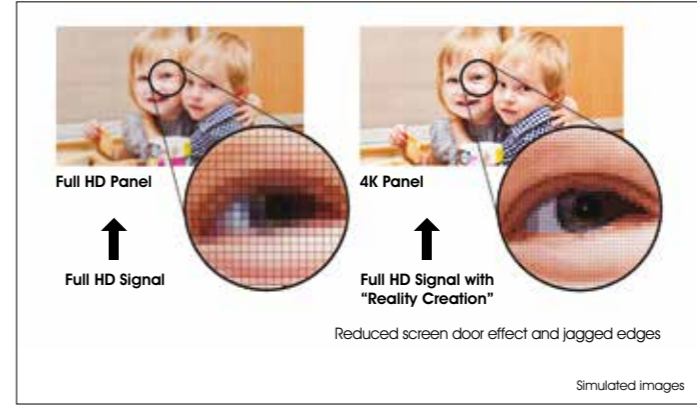

Total Recall™ now available on Blu-ray Disc™
Total Recall © 2012 Columbia Pictures Industries, Inc. All Rights Reserved.