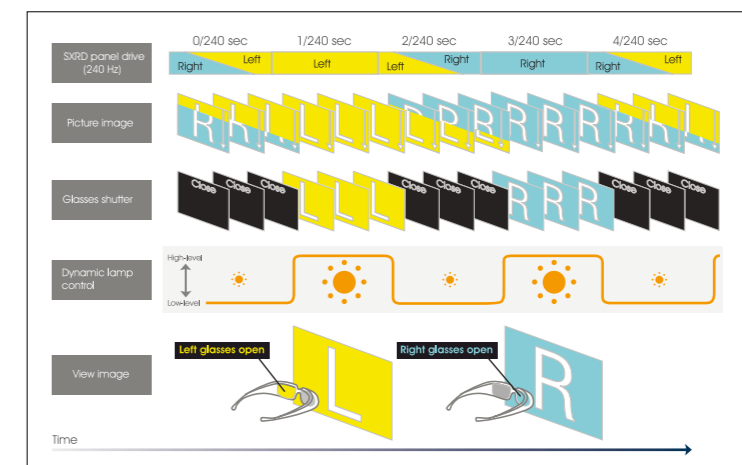

## Built-in IR 3D transmitter

For greater convenience, the VPL-VW1100ES, VPL-HW55ES and VPL-HW40ES have the IR transmitter built in, eliminating the need for extra cabling and reducing set-up time.

	VPL-VW1100ES/ VPL-HW55ES/ VPL-HW40ES	VPL-VW500ES/ VPL-VW300ES
Built In	IR	RF
External (optional accessory)	IR/RF	N/A

## Dynamic Lamp Control

(VPL-HW55ES and VPL-HW40ES only)

When each of the shutters on your 3D glasses opens, Dynamic Lamp Control Technology automatically boosts the brightness in the image to that eye, by up to three times. This maximises the picture's impact and the lamp's efficiency, so you will not lose any brightness.