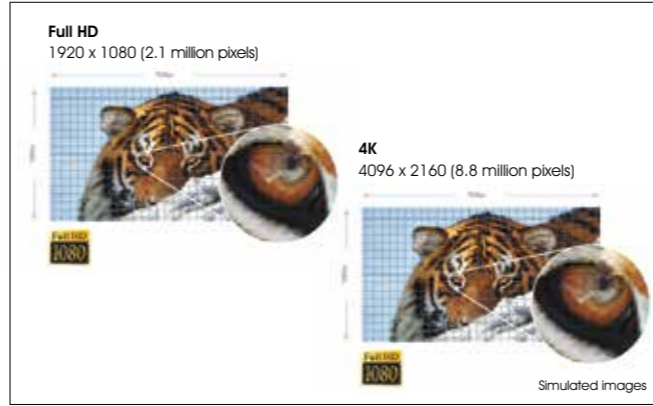

Total Recall™ now available on Blu-ray Disc™
Total Recall © 2012 Columbia Pictures Industries, Inc. All Rights Reserved.