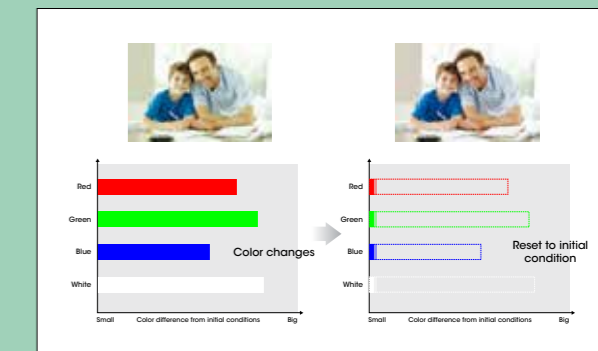

Auto Calibration

(VPL-VW500ES only)

After extended periods, colour can be automatically calibrated to the original factory condition. There's no need for extra calibration equipment or cameras; a built-in colour sensor stores all the necessary information.

HSV manual Colour Correction

(VPL-VW500ES and VPL-VW300ES only)

A correction tool allows you to adjust the hue, saturation, and brightness of each colour to get exactly the picture you want.

RCP (Real Colour Processing) for richer picture quality

(VPL-HW55ES and VPL-HW40ES only)

The VPL-HW55ES offers an "RCP (Real Colour Processing)" function to adjust the colour and hue of each target colour of the projected picture independently, alongside the brightness at the same time.