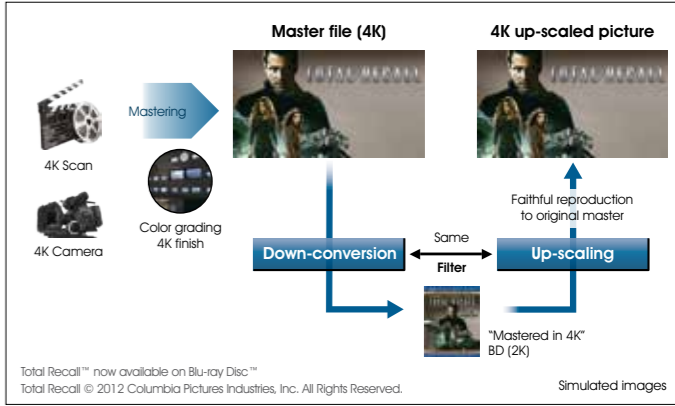

Total Recall™ now available on Blu-ray Disc™
Total Recall © 2012 Columbia Pictures Industries, Inc. All Rights Reserved.