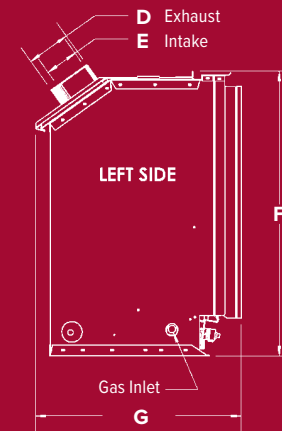

### THERMOSTATS

Standard On/Off or Programmable (Wall Mount)

### IDV34/IDV44 DIMENSIONS

	IDV34	IDV44
A	28 5/8"	32 7/8"
B	14 1/8"	18 3/8"
C	25 5/8"	29 7/8"
D	3"	4"
E	3"	3"
F	21 3/8"	25 3/4"
G	18 1/4"	18 9/16"