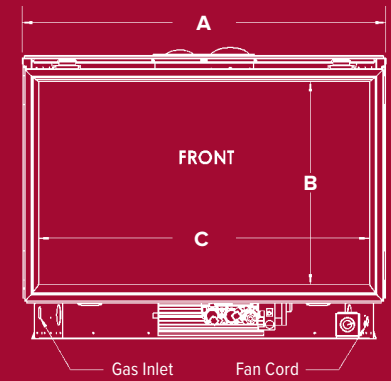

### IDV34/IDV44 DIMENSIONS

	IDV34	IDV44
A	28 5/8"	32 7/8"
B	14 1/8"	18 3/8"
C	25 5/8"	29 7/8"
D	3"	4"
E	3"	3"
F	21 3/8"	25 3/4"
G	18 1/4"	18 9/16"