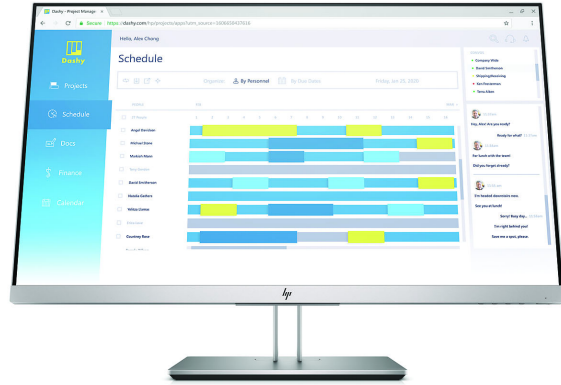

# HP EliteDisplay E273d 27-inch Docking Monitor

Streamlined connectivity for a clean desk

Simplify your desk and get plenty of room to work with the HP EliteDisplay E273d 27-inch Docking Monitor. Set up your devices and network at the display one time and connect your notebook through USB-C™<sup>1</sup> or USB-A.