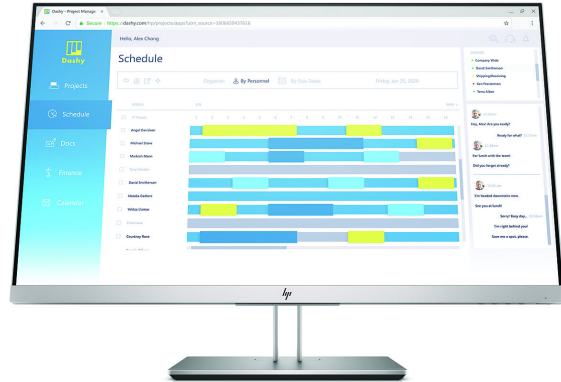

# HP EliteDisplay E273d 27-inch Docking Monitor

Streamlined connectivity for a clean desk

Simplify your desk and get plenty of room to work with the HP EliteDisplay E273d 27-inch Docking Monitor. Set up your devices and network at the display one time and connect your notebook through USB-C™<sup>1</sup> or USB-A.