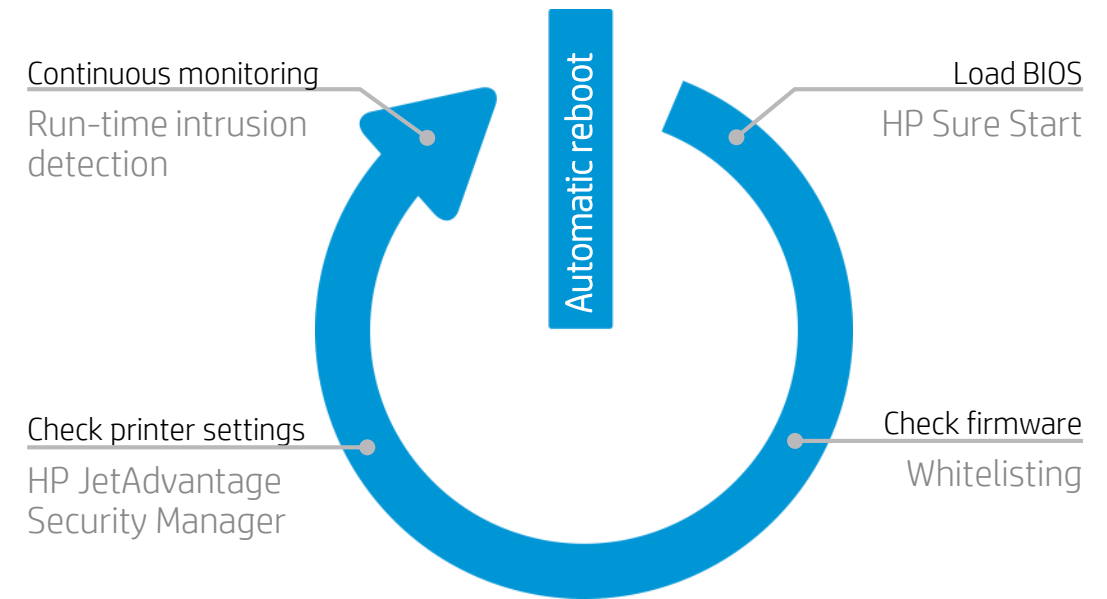

The world's most secure printers¹ with self-healing capabilities

Three key technologies take security to the next level:

- [HP Sure Start](#) validates the integrity of the BIOS code
- [Whitelisting](#) ensures only authentic, known-good HP code is loaded into memory
- [Run-time intrusion detection](#) detects anomalies during complex firmware and memory operations

Each feature automatically triggers a reboot if attacked

- [HP JetAdvantage Security Manager](#) automatically assesses and, if necessary, remediates device security settings to comply with pre-established company policies

Protect. Detect. [Recover.](#)

¹ Based on HP review of 2016 published embedded security features of competitive in-class printers. Only HP offers a combination of security features for integrity checking down to the BIOS with self-healing capabilities. A FutureSmart service pack update may be required to activate security features on the HP LaserJet M527, M506, M577. Some features will be made available as a HP FutureSmart service pack update on selected existing Enterprise printer models. For list of compatible products, see hp.com/go/LJcompatibility. For more information, visit hp.com/go/LJsecurityclaims.