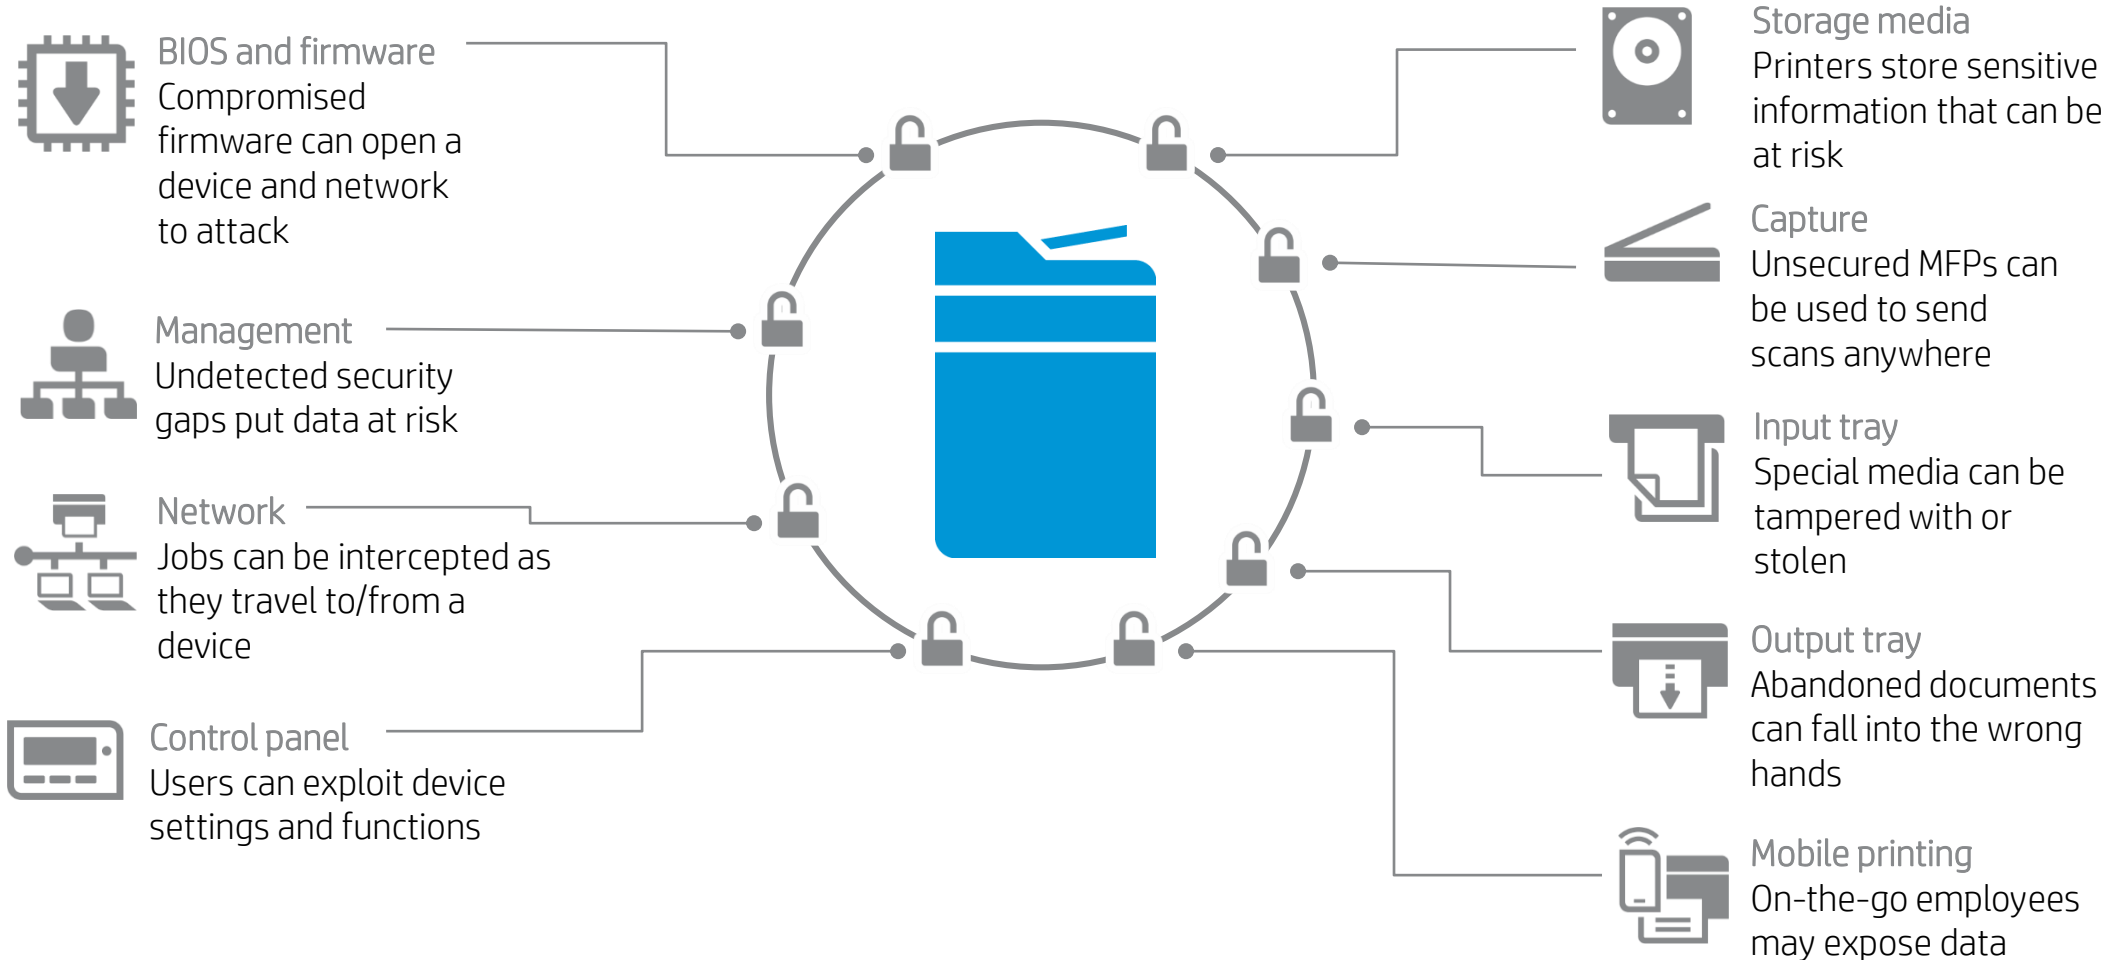

Key security insights for shared printing environments

- Unsecured printers can open the entire network to a cybersecurity attack
- Users can change device settings, access data, or send scanned documents anywhere
- Too many confidential print jobs get left uncollected
- Security breaches or noncompliance can be costly, especially if customer data is compromised
- Mobile workers need to print wherever they are—without sacrificing security
- IT needs tools to manage security across the fleet more efficiently

Today's printers look a whole lot like PCs

Common imaging and printing vulnerability points

The world's most secure printers¹ with self-healing capabilities

Three key technologies take security to the next level:

- [HP Sure Start](#) validates the integrity of the BIOS code
- [Whitelisting](#) ensures only authentic, known-good HP code is loaded into memory
- [Run-time intrusion detection](#) detects anomalies during complex firmware and memory operations

Each feature automatically triggers a reboot if attacked

- [HP JetAdvantage Security Manager](#) automatically assesses and, if necessary, remediates device security settings to comply with pre-established company policies