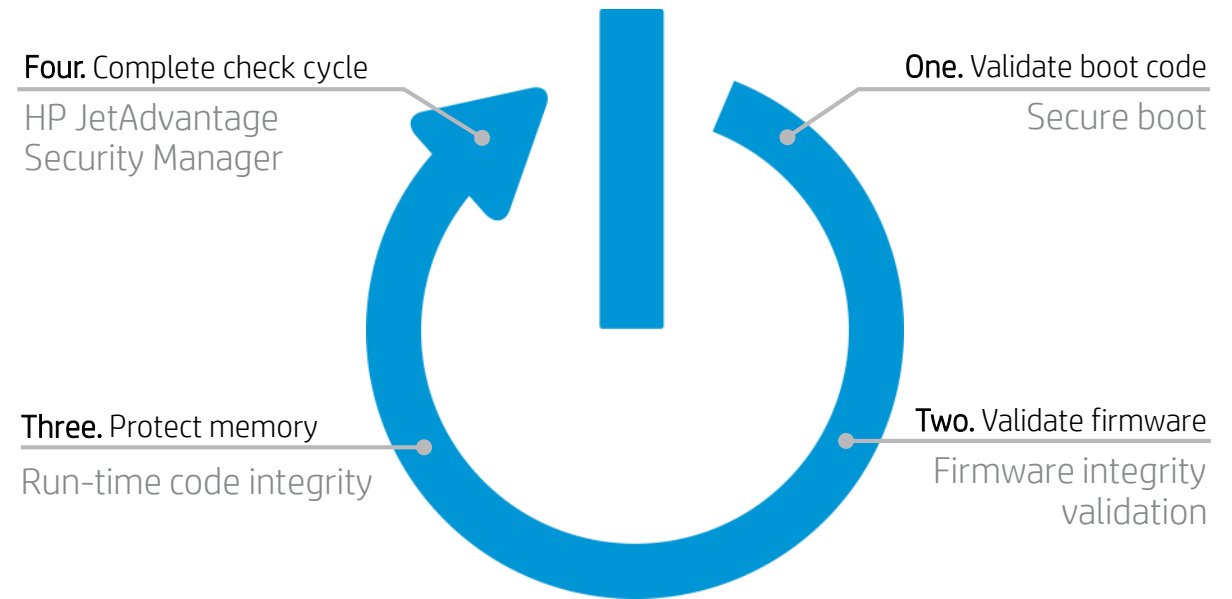

Each feature automatically triggers a reboot if attacked

- [HP JetAdvantage Security Manager](#) automatically assesses and, if necessary, remediates device security settings to comply with pre-established company policies

Protect. Detect. [Recover.](#)

¹ Based on HP review of 2016 published embedded security features of competitive in-class printers. Only HP offers a combination of security features for integrity checking down to the BIOS with self-healing capabilities. A FutureSmart service pack update may be required to activate security features on the HP LaserJet M527, M506, M577. Some features will be made available as a HP FutureSmart service pack update on selected existing Enterprise printer models. For list of compatible products, see hp.com/go/LJcompatibility. For more information, visit hp.com/go/LJsecurityclaims.

HP Pro embedded security features

Select HP OfficeJet Pro, PageWide Pro, and LaserJet Pro devices

Secure your printer from bootup to shutdown:

- **Secure boot** validates the integrity of the boot code
 - If code is not validated, the device goes into recovery mode until HP genuine code is reinstalled
- **Firmware integrity validation** ensures only authentic, known-good HP firmware updates are loaded
 - If code is not validated, the device goes into recovery mode until a valid HP firmware update is reinstalled
- **Run-time code integrity** prevents intruders from introducing malicious code into memory during operation

Use **HP JetAdvantage Security Manager** to assess and, if necessary, remediate device security settings—across the fleet—to comply with configuration policies

HP PageWide Pro 400/500 series: Best-in-Pro-class security features¹