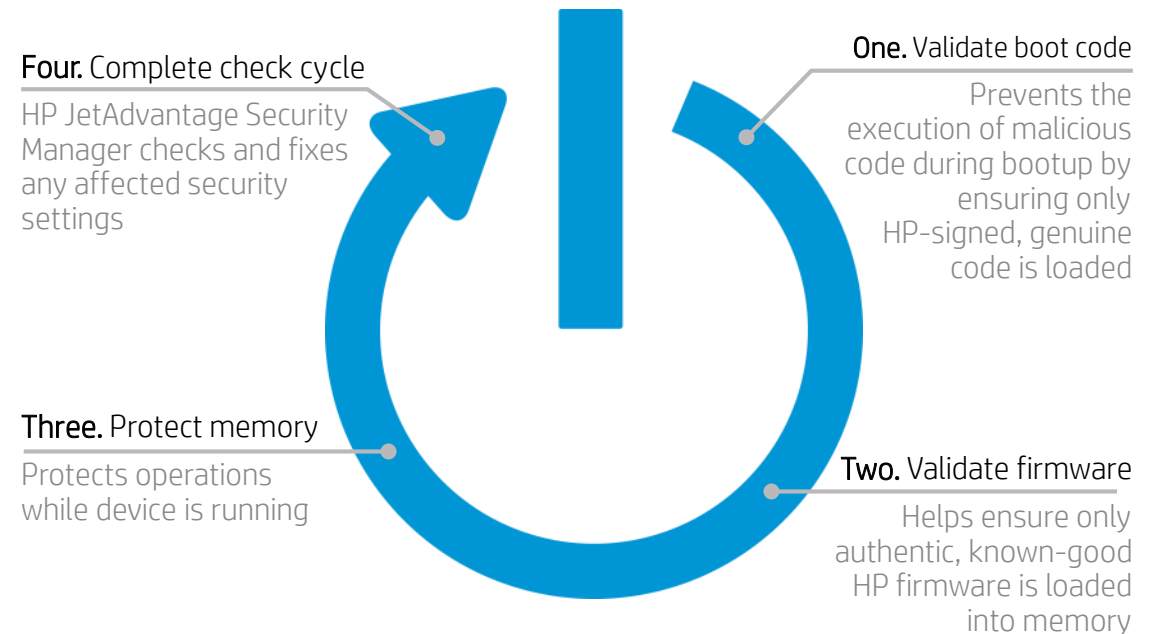

HP PageWide Pro 400/500 series: Best-in-Pro-class security features¹

PageWide Pro beats the competition when it comes to keeping you protected

Robust baseline security features

- **Security management tool support:** Policy-based device security management
- **Access control:** Group- and policy-based access control, certificate management
- **Secure communications:** Configurable certificates, IPP encrypted print, SSL encrypted SMTP, Kerberos, 802.1x, SNMPv3
- **Data privacy:** Encrypted passwords, encrypted data storage, encrypted printing and scanning, secure storage erase (user data)
- **Device protection:** Code signing with validation via HSM protected key
- **Network protection:** Disable network ports and protocols, disable physical ports, firewall support

Strong embedded device protection

¹ Best-in-class security features claim based on HP review of published embedded security features of competitive in-class pro printers as of January 2016. For more information visit: hp.com/go/printersecurityclaims.