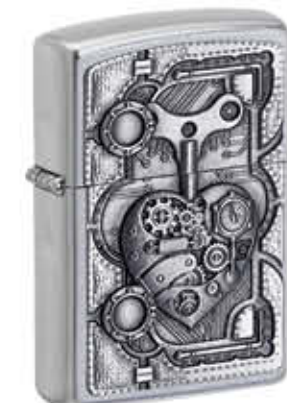

2005032
Satin Chrome
Emblem Attached
€54.90

Medieval & Mythological

Steampunk