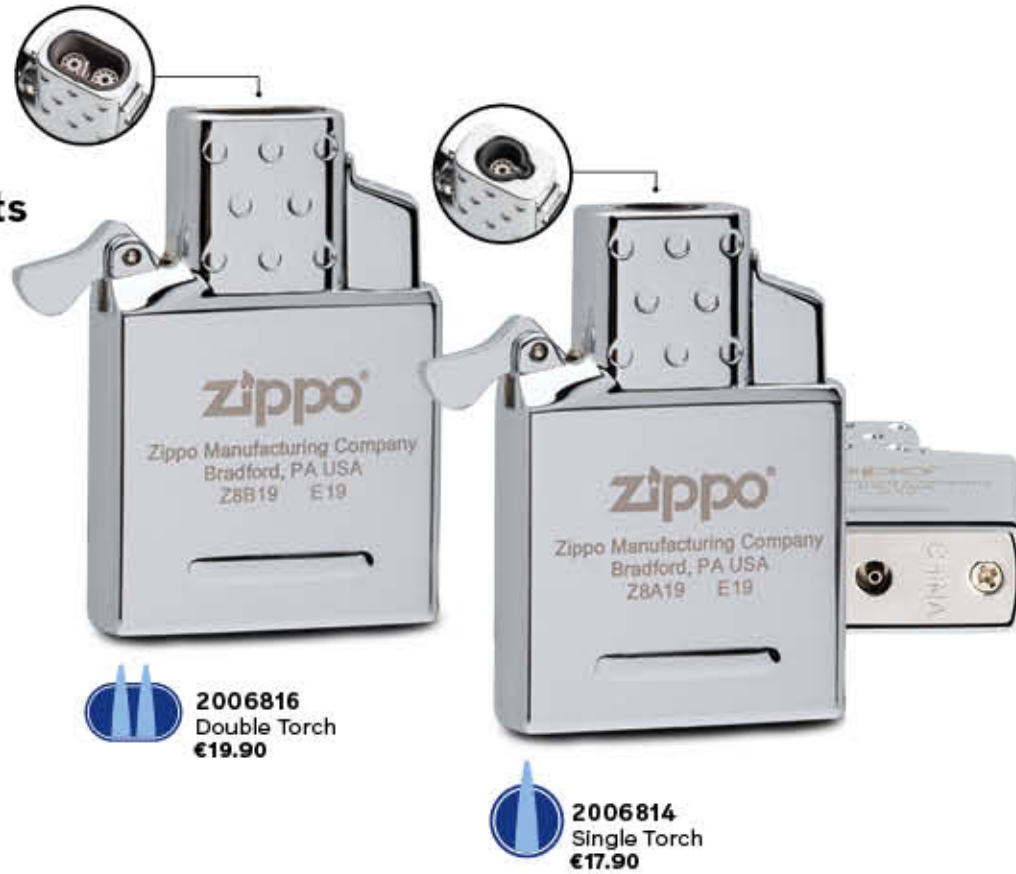

Accessory Inserts

An insert for any preference. Customers can swap their traditional Zippo insert with one designed for pipes, cigars or anything in between – or better yet, add them all to their rotation and choose a flame to suit any adventure.

- Fits all regular Zippo lighter cases* – interchangeable with traditional insert
- Rugged and durable metal construction
- Each insert comes packaged in a giftable Zippo One Box

*Excludes all Armor, Slim and 1935 Replica cases.

Single and Double Torch Butane Inserts

- Push-button ignition
- Adjustable flame
- Refillable with Zippo Butane Fuel
- 2-year warranty

2006816
Double Torch
€19.90

2006814
Single Torch
€17.90