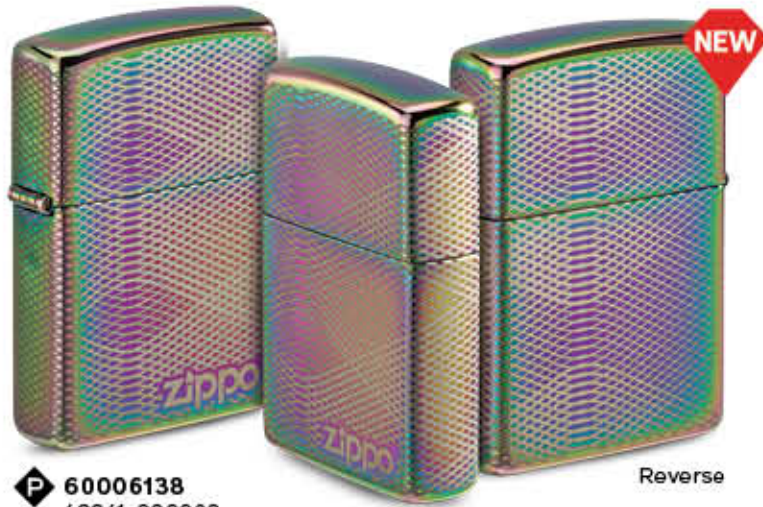

Zippo Designs

P 60006138
49941-000002
Multi Color
Laser 360°
€79.90

Reverse