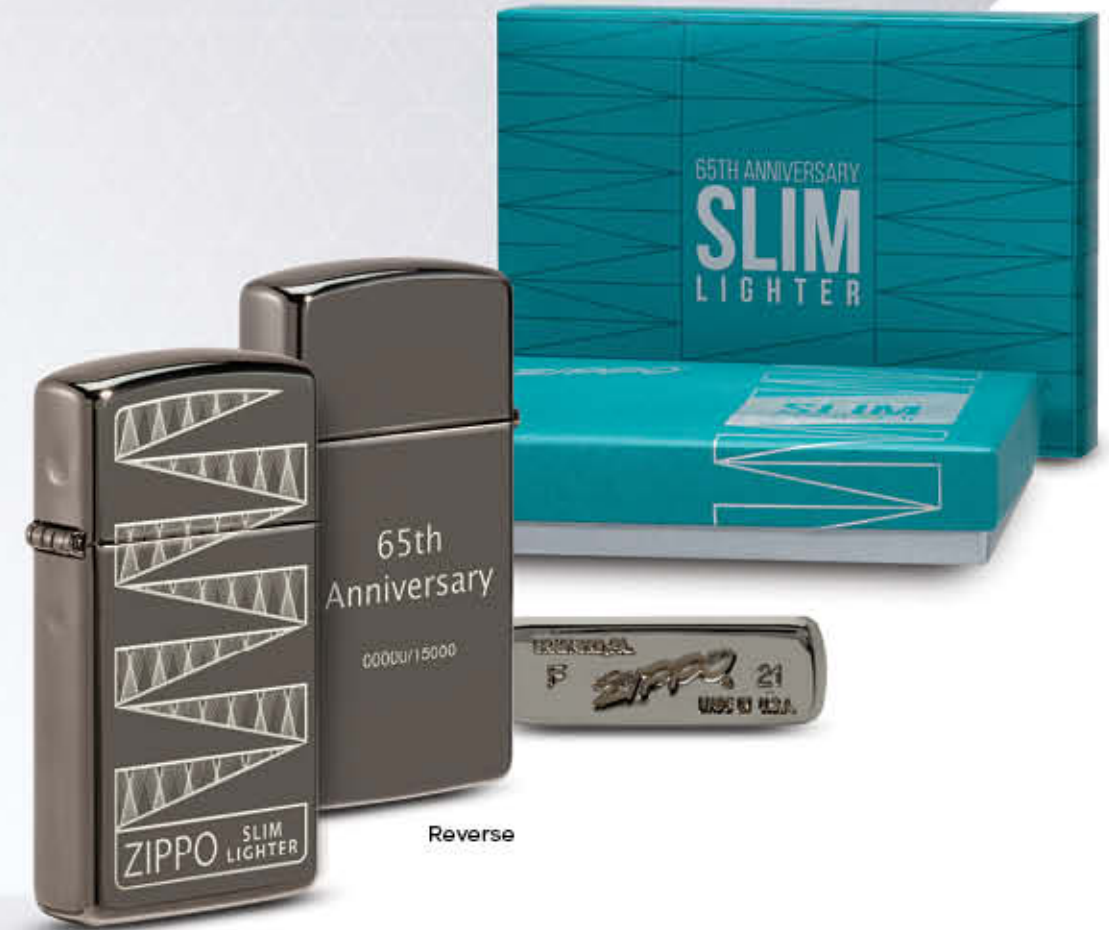

Reverse

60005957
49709-000002
Slim
Black Ice®
Laser Engrave/Laser
Fancy Fill
€99.90

65th Anniversary Zippo Slim Collectible

Zippo launched a major innovation in 1956. Known as a Zippo Slim lighter, it offered the same windproof performance as the classic lighter shape, but with a narrower silhouette. Zippo celebrates the 65th anniversary of the Slim lighter with a special collectible. Featuring laser engraving and laser fancy fill on a Black Ice finish, the angular pop-art design was inspired by the original packaging that Slim lighters came in.

Each lighter is consecutively numbered and has an exclusive bottom stamp which designates the lighter as a Zippo collectible piece.