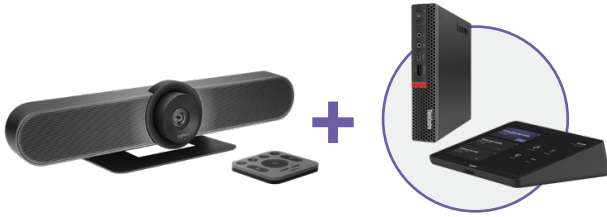

Now it's easier than ever to start and run efficient video meetings, invite guests, and share content. Just tap to get started.

Certified for

Microsoft
Teams

LENOVO TINY. BIG IMPACT.

The ThinkSmart Edition Tiny is as powerful and responsive as a full-sized desktop. It can fit—and work—anywhere within your meeting space. On a bookshelf, behind a monitor, under the desk, wherever you would like to hide this PC in your meeting space, it will fit.

Jumpstart Support

Microsoft Tap bundles include Logitech Jumpstart, which helps customers deploy Microsoft Teams Room System. For 90 days from the date of purchase, you have access to configuration and support resources to assist with system, software, and security configuration.

* Prices are set by distribution and are subject to change.

**Processors and Memory Dependent on Teams configurations

LOGITECH ROOM SOLUTIONS

POWERED BY LENOVO THINKSMART EDITION TINY:

WITH MEETUP – HUDDLE ROOMS

- Up to Ultra 4K video
- 120° Field of View
- 5x HD Digital Zoom
- RightSight™ Intelligent Zoom
- 3 Beamforming Mics
- RF Remote + App
- USB 2.0 cable included
- USB 3.0

WITH RALLY – MEDIUM ROOMS

PART #TABMSTMEDIUMLEN