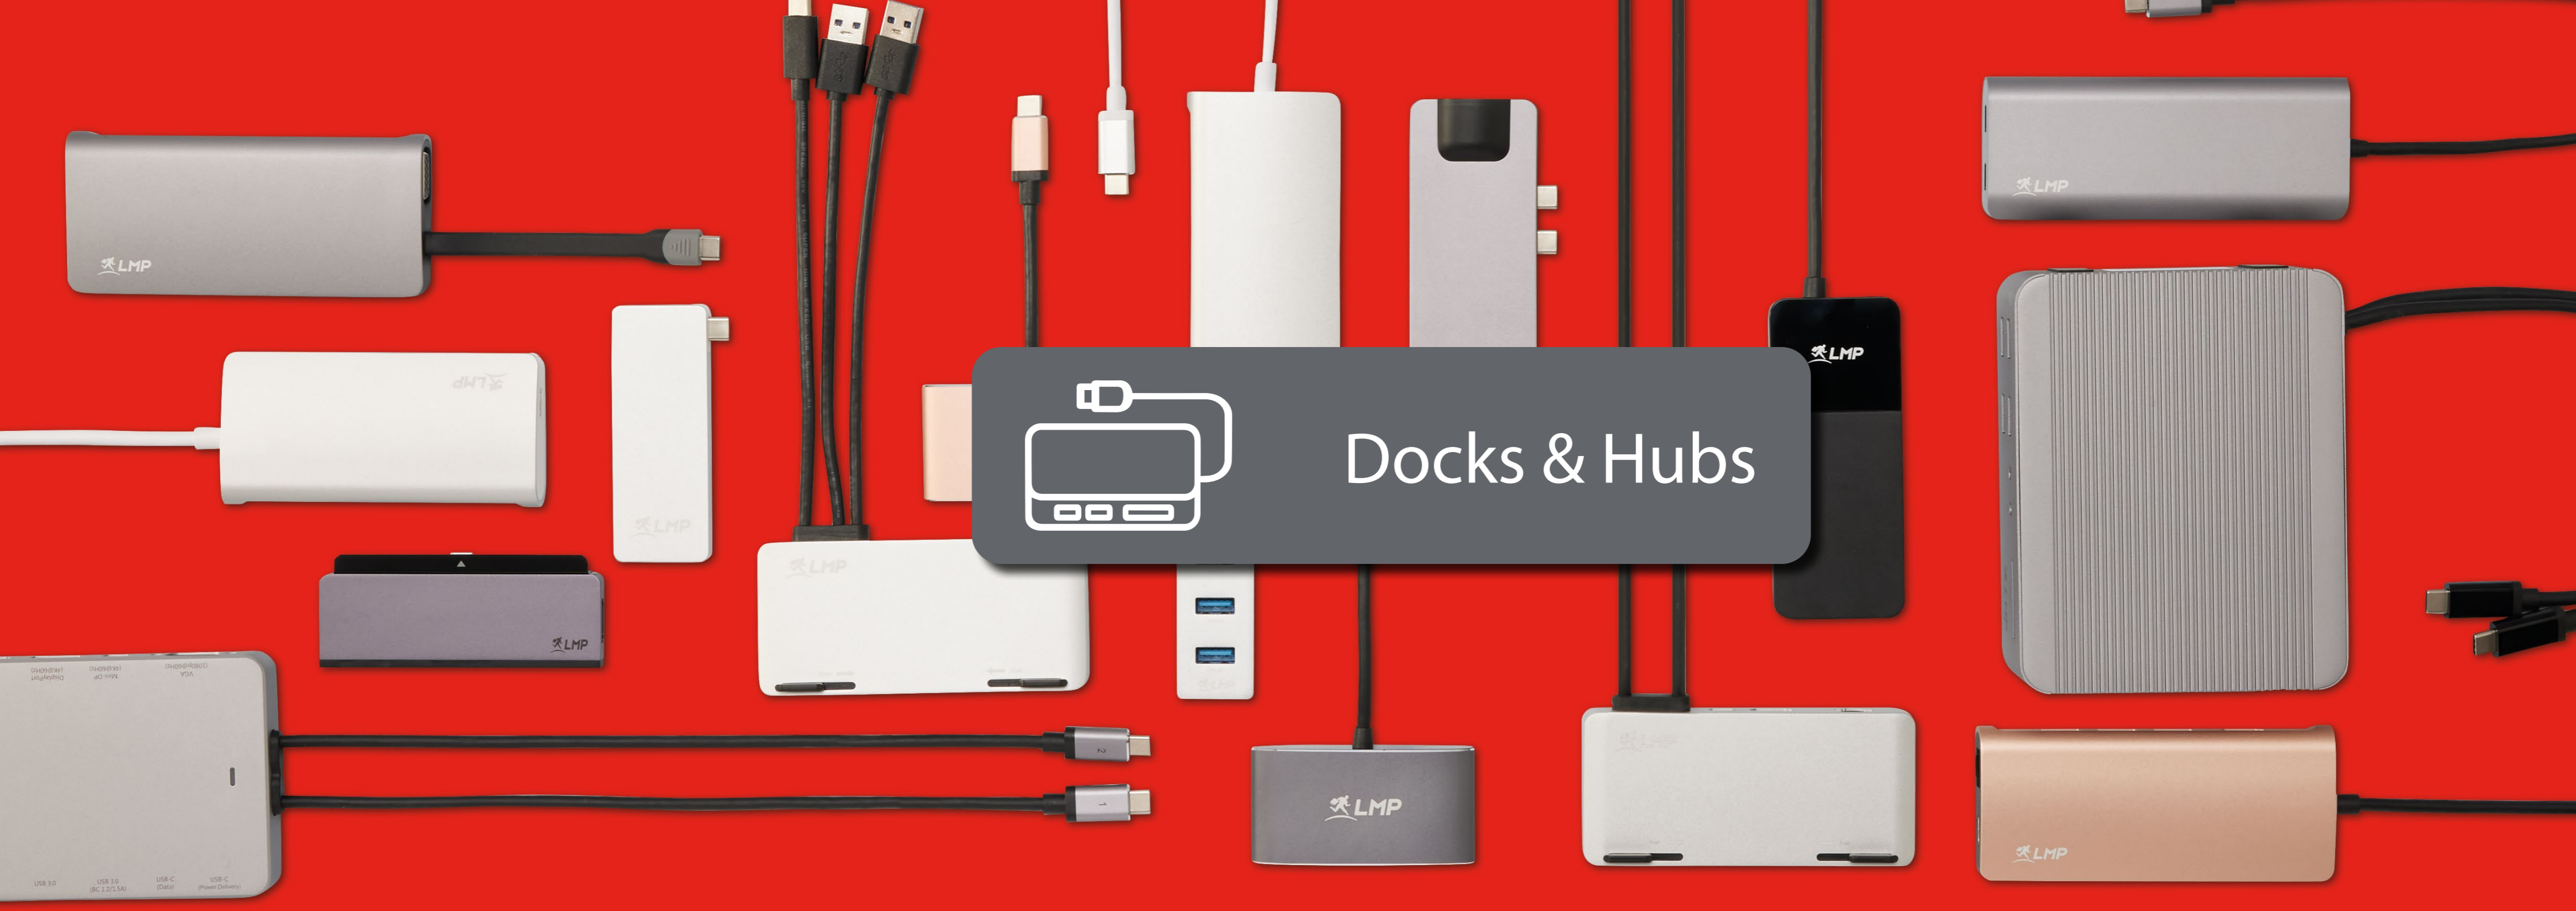

Docks & Hubs