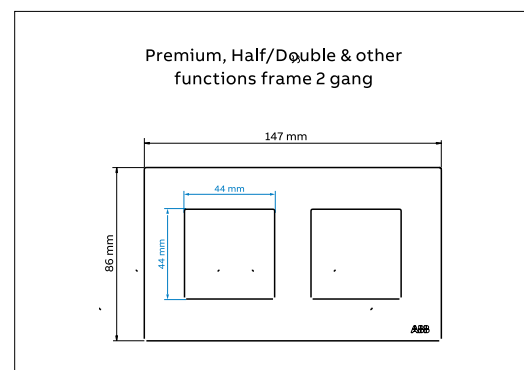

Millenium - Modular System (AMD)

Frame selection table

	1 gang frame	2 gang frame
Premium rocker switch	AMD5044	AMD5244
Half/Double rockers switch and other functions	AMD5144	AMD5244
Triple rocker switch & KNX sensors	AMD5153	AMD5253

Millenium

Frame dimensions