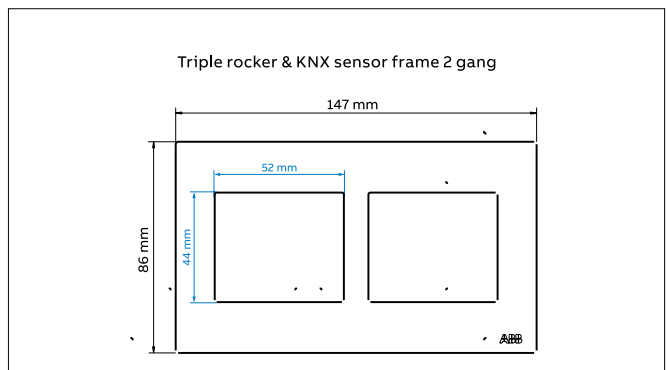

3 gang frame	4 gang frame	Mounting plate
AMD5344	AMD5444	Included
		Included
AMD5344	AMD5444	Included
		Included
		Included