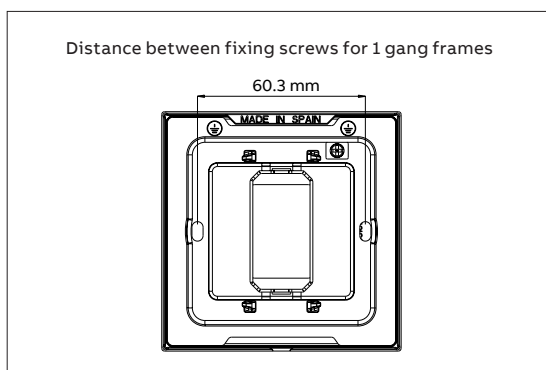

Millenium - Modular System (AMD)

Frame selection table

	1 gang frame	2 gang frame
Premium rocker switch	AMD5044	AMD5244
Half/Double rockers switch and other functions	AMD5144	AMD5244
Triple rocker switch & KNX sensors	AMD5153	AMD5253

Millenium

Frame dimensions