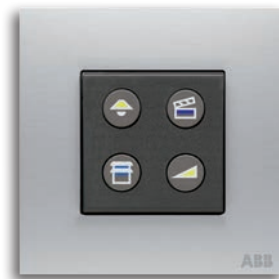

—  
01 Switch 1/2gang,  
Stainless Steel

—  
02 Switch 2/4gang,  
Stainless Steel

—  
03 Movement detector,  
Stainless Steel

—  
04 Room temperature  
controller, Stainless Steel

01

02

03

04