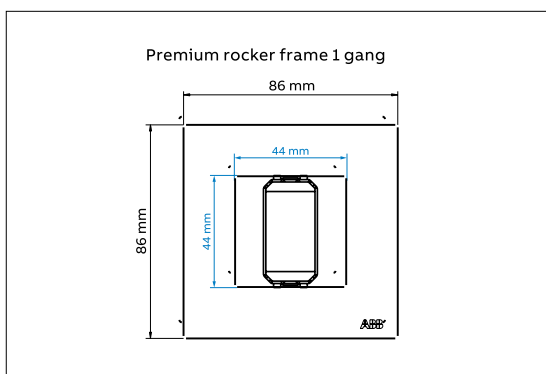

Millenium - Modular System (AMD)

Frame selection table

	1 gang frame	2 gang frame
Premium rocker switch	AMD5044	AMD5244
Half/Double rockers switch and other functions	AMD5144	AMD5244
Triple rocker switch & KNX sensors	AMD5153	AMD5253

Millenium

Frame dimensions