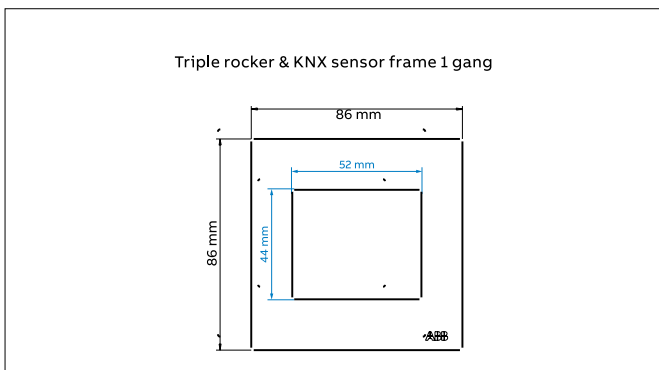

3 gang frame	4 gang frame	Mounting plate
AMD5344	AMD5444	Included
		Included
AMD5344	AMD5444	Included
		Included
		Included