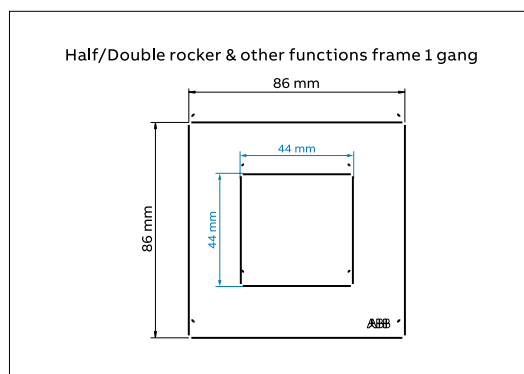

Millenium - Modular System (AMD)

Frame selection table

	1 gang frame	2 gang frame
Premium rocker switch	AMD5044	AMD5244
Half/Double rockers switch and other functions	AMD5144	AMD5244
Triple rocker switch & KNX sensors	AMD5153	AMD5253

Millenium

Frame dimensions