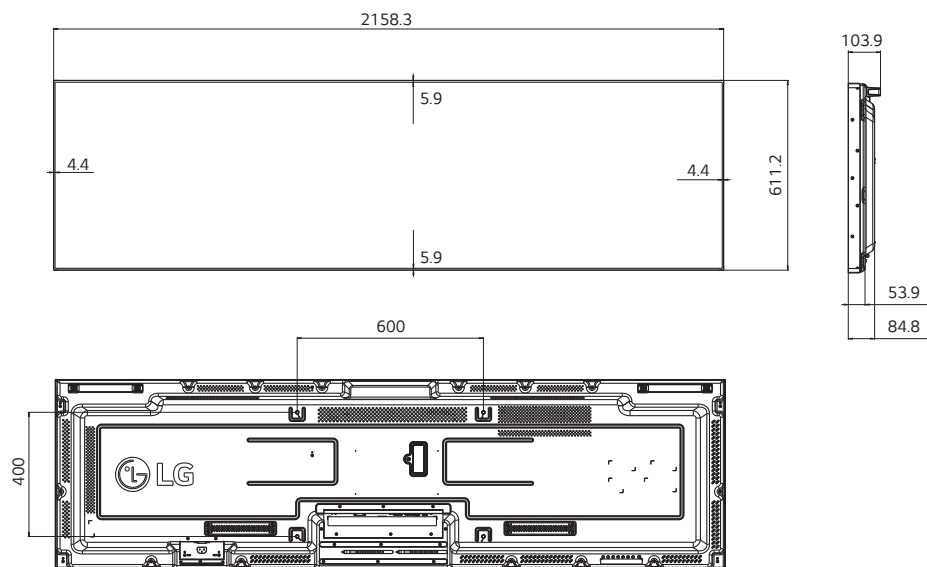

Easy Management with LAN Daisy Chain

The LAN daisy chain allows you to control and monitor devices, distribute content, and even update firmware.

Connectivity

- ① IR & LIGHT SENSOR
- ② RS-232C In
- ③ RS-232C Out
- ④ AUDIO In
- ⑤ AUDIO Out
- ⑥ DP Out
- ⑦ DP In
- ⑧ DVI-D In
- ⑨ HDMI 1.4
- ⑩ HDMI 2.0
- ⑪ USB 2.0
- ⑫ USB 3.0
- ⑬ SD Card
- ⑭ LAN In
- ⑮ LAN Out
- ⑯ Pixel Sensor

Dimension (unit : mm)

88"

2,158.3 x 611.2 x 84.8 mm / 34.2 kg
(Without Handle)

Download LG Commercial Display Mobile App

- www.lg.com/b2b
- [youtube.com/LGCommercialDisplay](https://www.youtube.com/LGCommercialDisplay)
- <https://www.facebook.com/LGInformationDisplay/>
- <https://www.linkedin.com/company/16235211/>