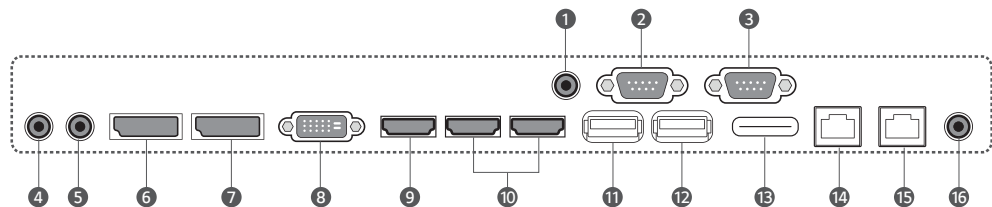

Users can edit content that consists of one video and several still images (up to 20) as they want.

Support 1 Video + 20 Still Images

Convenient Connectivity

Tiling Scene with DP Daisy Chain

This product supports lateral tiling for 1x4 or 4x1 installations (landscape or portrait), and up to a 4x4 installation with a daisy chain configuration.

Easy Management with LAN Daisy Chain

The LAN daisy chain allows you to control and monitor devices, distribute content, and even update firmware.

Connectivity

- ① IR & LIGHT SENSOR
- ② RS-232C In
- ③ RS-232C Out
- ④ AUDIO In
- ⑤ AUDIO Out
- ⑥ DP Out
- ⑦ DP In
- ⑧ DVI-D In
- ⑨ HDMI 1.4
- ⑩ HDMI 2.0
- ⑪ USB 2.0
- ⑫ USB 3.0
- ⑬ SD Card
- ⑭ LAN In
- ⑮ LAN Out
- ⑯ Pixel Sensor