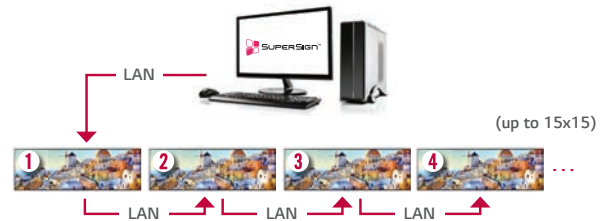

Users can edit content that consists of one video and several still images (up to 20) as they want.

Support 1 Video + 20 Still Images

Convenient Connectivity

Tiling Scene with DP Daisy Chain

This product supports lateral tiling for 1x4 or 4x1 installations (landscape or portrait), and up to a 4x4 installation with a daisy chain configuration.

Easy Management with LAN Daisy Chain

The LAN daisy chain allows you to control and monitor devices, distribute content, and even update firmware.

Connectivity

- ① IR & LIGHT SENSOR
- ② RS-232C In
- ③ RS-232C Out
- ④ AUDIO In
- ⑤ AUDIO Out
- ⑥ DP Out
- ⑦ DP In
- ⑧ DVI-D In
- ⑨ HDMI 1.4
- ⑩ HDMI 2.0
- ⑪ USB 2.0
- ⑫ USB 3.0
- ⑬ SD Card
- ⑭ LAN In
- ⑮ LAN Out
- ⑯ Pixel Sensor