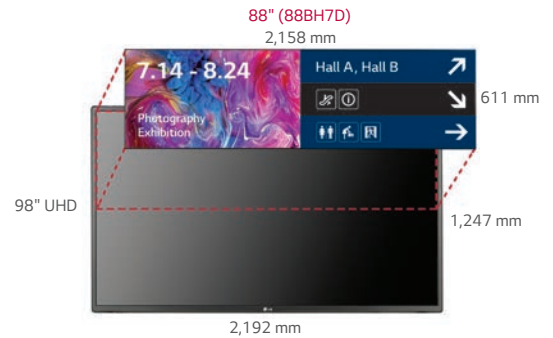

32:9 Ultra Stretch Signage

88BH7D

Key Features

New Design Configuration

32:9 Extended Wide Format

It is a totally new wide screen format with 32:9 bar type, the most promising display for advertisement and information delivery.

Ultra HD Resolution (3,840 x 1,080)

Ultra HD resolution delivers an immersive viewing experiences with vivid colors and clear images.

Optimized Content Delivery

88BH7D is ready to organize multi content with video and text according to user's desired ratio. Also, it is optimal to show a vertical or horizontal object without truncation, providing real-like viewing experiences to the audience. It is the best way to attract people's attention and maximize advertisement effect.

Dimension (unit : mm)

88"

2,158.3 x 611.2 x 84.8 mm / 34.2 kg
(Without Handle)

Download LG Commercial Display Mobile App

- www.lg.com/b2b
- [youtube.com/LGCommercialDisplay](https://www.youtube.com/LGCommercialDisplay)
- <https://www.facebook.com/LGInformationDisplay/>
- <https://www.linkedin.com/company/16235211/>