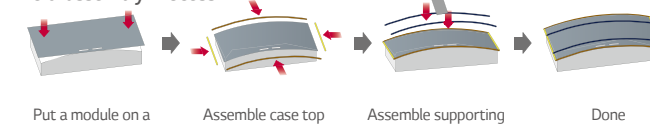

Space-fitting Design Option

Extendable and curved

In Landscape

- Max Curvature in Landscape : ~2,000R
- Radius: 2,000 mm
- Circumference: 12,560 mm

In Portrait

- Max Curvature in Portrait : ~1,500R
- Radius: 1,500 mm
- Circumference: 9,420 mm

What is R?

Components & Model Codes

OLED Module & Signage Box & T-Con Box & Cables

- 2 ea (55EF5C-M2/55EF5C-M3)
- 3 ea (55EF5C-M3)
- Accessory 1: A1*****EF5C
- Accessory 2: A2*****EF5C

Field-assembly Process