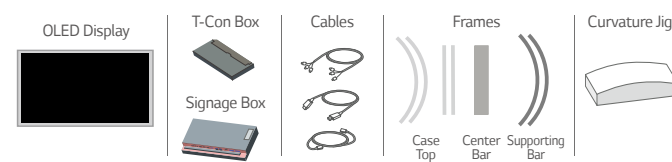

Components & Model Codes

OLED Module & Signage Box & T-Con Box & Cables

- 2 ea (55EF5C-M2/55EF5C-M3)
- 3 ea (55EF5C-M3)
- Accessory 1: A1*****EF5C
- Accessory 2: A2*****EF5C