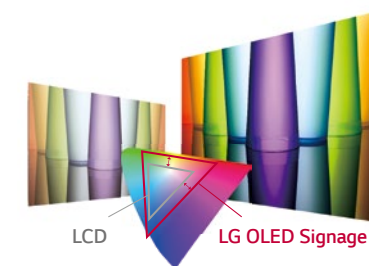

Artistic Space Beyond Display

55EF5C open-frame OLED signage

Because the 55EF5C is an open-frame curved signage, it can be used in a variety of sizes and shapes in many different spaces due to its extendable nature and curved format. Also, by adding impact to the space, it will become a perfect landmark. In addition, because it is an IPS panel, even if it takes up a lot of space like a video wall, visibility and image quality are excellent regardless of the angles.

Why OLED Technology?

Perfect Black

Limitless contrast and deepest black
Self-lighting pixels switch off completely to reproduce black. No light bleeding. Absolute black offers infinite contrast.

LCD

LG OLED Signage

Perfect Color

Accurate & stable color reproduction
Self-lighting pixels bring colors to life with superb accuracy.

LCD

LG OLED Signage

Perfect Viewing Screen

Wide viewing angle
LG OLED Signage delivers awe-inspiring picture quality across the entire screen, even from wide viewing angles.

LCD

LG OLED Signage

Crisp, Clear Motion

Faster response time
LG OLED Signage provides a 5,000-times faster motion-picture response time, for perfectly clear images without blurring.

LCD

LG OLED Signage

Perfect Design