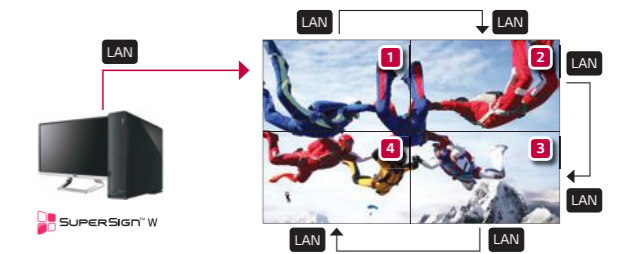

#### Image Gap Reduction

The VH7B includes an image improvement algorithm that can adjust to objects located in the boundary of bezel for a seamless viewing experience.

Conventional

LG

#### LAN Daisy Chain Performance

A LAN daisy chain allows you to execute commands to control and monitor the screens and even update their firmware.