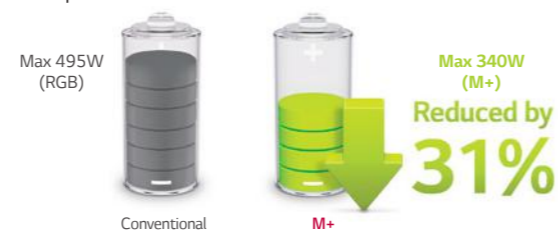

Low Power Consumption by M+

It has excellent energy-efficiency and cost-savings with the M+ panel, which decreases power consumption by 31% compared to the RGB panel.