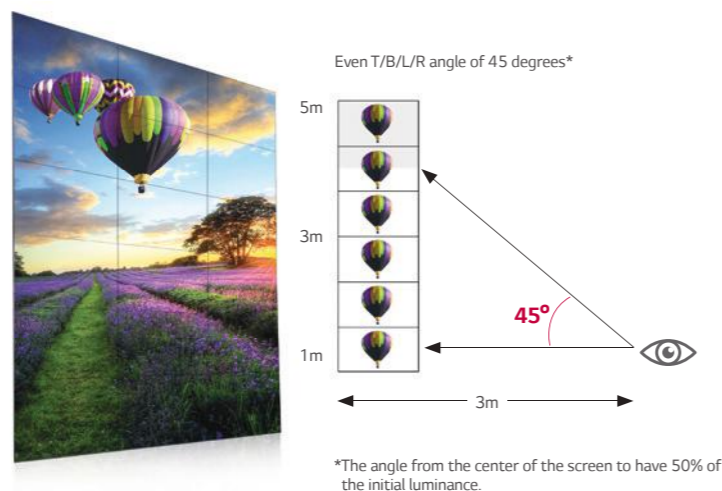

### Clear Viewing Angle

LG Video Wall display ensures clear picture quality even when installed in stacks of more than four. This is very favorable for the quantity of video walls installed in large spaces.