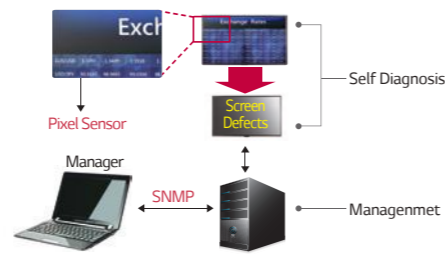

### 55"/49"/42" STANDARD PREMIUM DISPLAY SH7DB

- Brightness : 700cd/m<sup>2</sup>
- Narrow Even Bezel (7.4mm) and Slim Depth (31.7mm)
- Detachable logo
- Screen Fault Detection
- OPS Compatible
- Advanced Fail-over
- DP1.2 Daisy-Chain
- Wi-Fi Dongle Ready
- 24/7 Operation
- Landscape & Portrait mode

### webOS 2.0

The webOS 2.0 platform provides easy and convenient tools to create contents. LG's SDK\* and technical supports make content development and management easier.

<http://developer.lge.com/webOSSignage>

\*Software Development Kit

### Screen Fault Detection

Pixel Sensor checks screen status and alerts screen failure, such as screen hang and freeze. An e-mail notification is sent using SuperSign™ C or SI software.