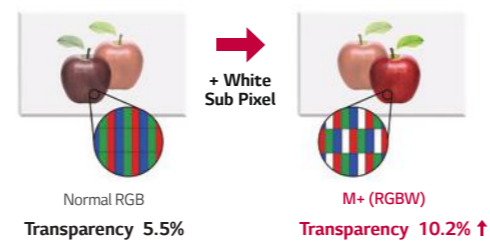

Higher Transparency

Perfect fit for window display by reflecting away the light for best image visibility and clearer display in bright lightening environment.