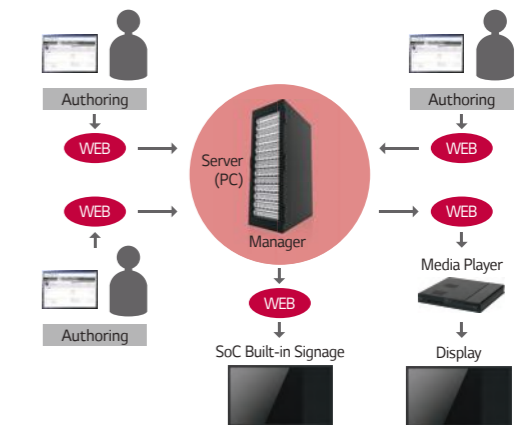

# SuperSign™ Lite

- Offered as a bundle with LG's external player and SuperSign embedded player
- Connections up to 50 clients
- Solution suitable for SMB
- Supports dual content editor in both PC app and web