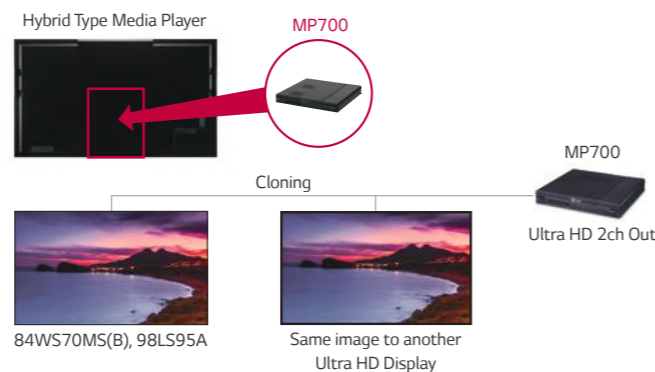

## Super High Resolution 3,840 x 2,160 (Ultra HD)

Ultra HD Resolution presents a whole new level of picture quality, boasting a picture definition of four times higher than that of Full HD.

## Docking - Type Player MP700 Ready

Signage Display with a docking-type player looks slimmer and helps maintain the system far more conveniently on account of less cabling.

- Display with High Bit Rate (HBR) Bandwidth 3,840 x 2,160 pixels with excellent performance
- Ultra HD Dual Cloning Feature  
2 DP ports with HBR dedicated for Ultra HD display  
→ Offers 2 same contents at Ultra HD resolution

## 98" ULTRA HD PREMIUM LARGE DISPLAY 98LS95A

- webOS
- Ultra HD (3,840 x 2,160)
- Brightness : 500cd/m<sup>2</sup>
- 24/7 Operation
- Landscape & Portrait mode
- DP1.2 Daisy-Chain
- Wi-Fi Dongle Ready
- Up-scaling (Full HD to UHD)
- HEVC