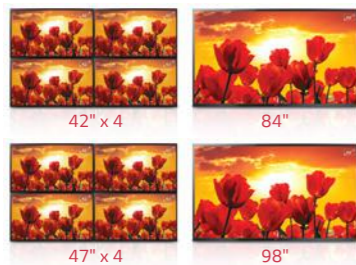

Seamless Content Delivery in a Large Screen

Providing an immersive viewing with high quality in a seamless 84" and 98" Ultra large screen.