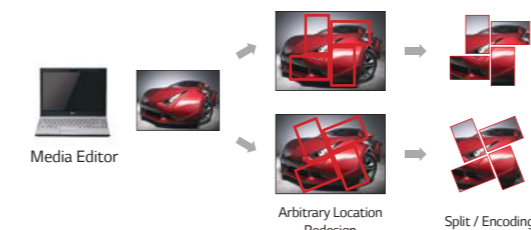

SuperSign™ W for Content Management

Flexible content editing in various layouts including regular matrix and non-formal irregular video-wall is possible to your preference in a timely and cost effective manner without unnecessary expensive video wall console.