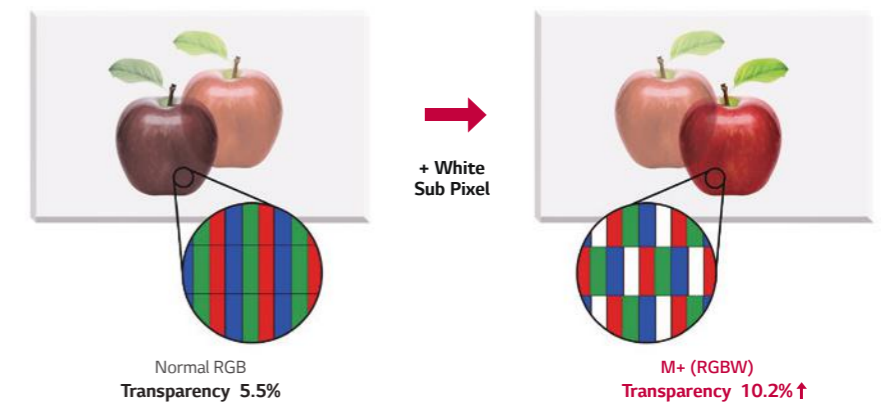

COST EFFECTIVENESS

Low Power Consumption Using by the M+ panel

The M+ panel offers excellent energy-efficiency and cost-savings and decreases power consumption by 31% compared to conventional RGB panels.