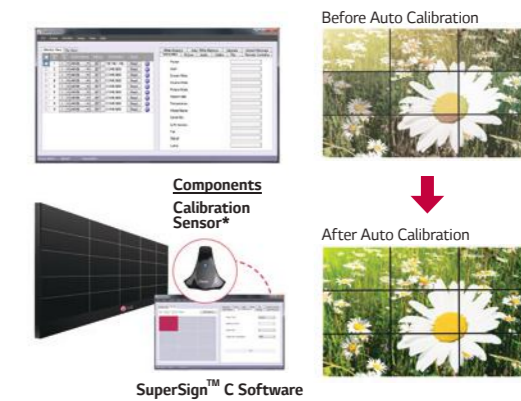

# SuperSign™ C

- Remote Monitor Control Solution
- Enhanced White Balance Calibration
  - Manual controls
  - Intuitive UX for efficient workflow
  - Fast calibration and gamma table creation

SuperSign C allows to control one or more monitors remotely via network and RS232 serial. To ensure the best optimized wall solution, Auto White Balance feature makes video wall be adjusted easily and intelligently.