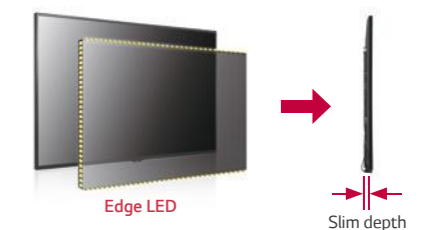

ENHANCED DESIGN CONFIGURATION

Slim Design with Edge LED

Slimmer depth is enabled to save installation space by Edge LED. In addition to, energy efficiency is enhanced with lower power consumption.