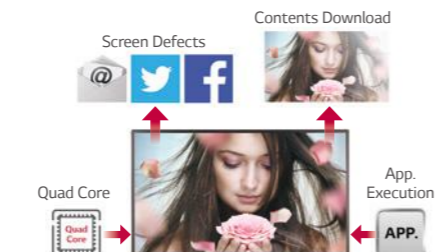

Quad Core SoC

The High Performance SoC can execute several tasks at the same time and provide smooth content playback.

*Applied to Standard Signage with webOS.