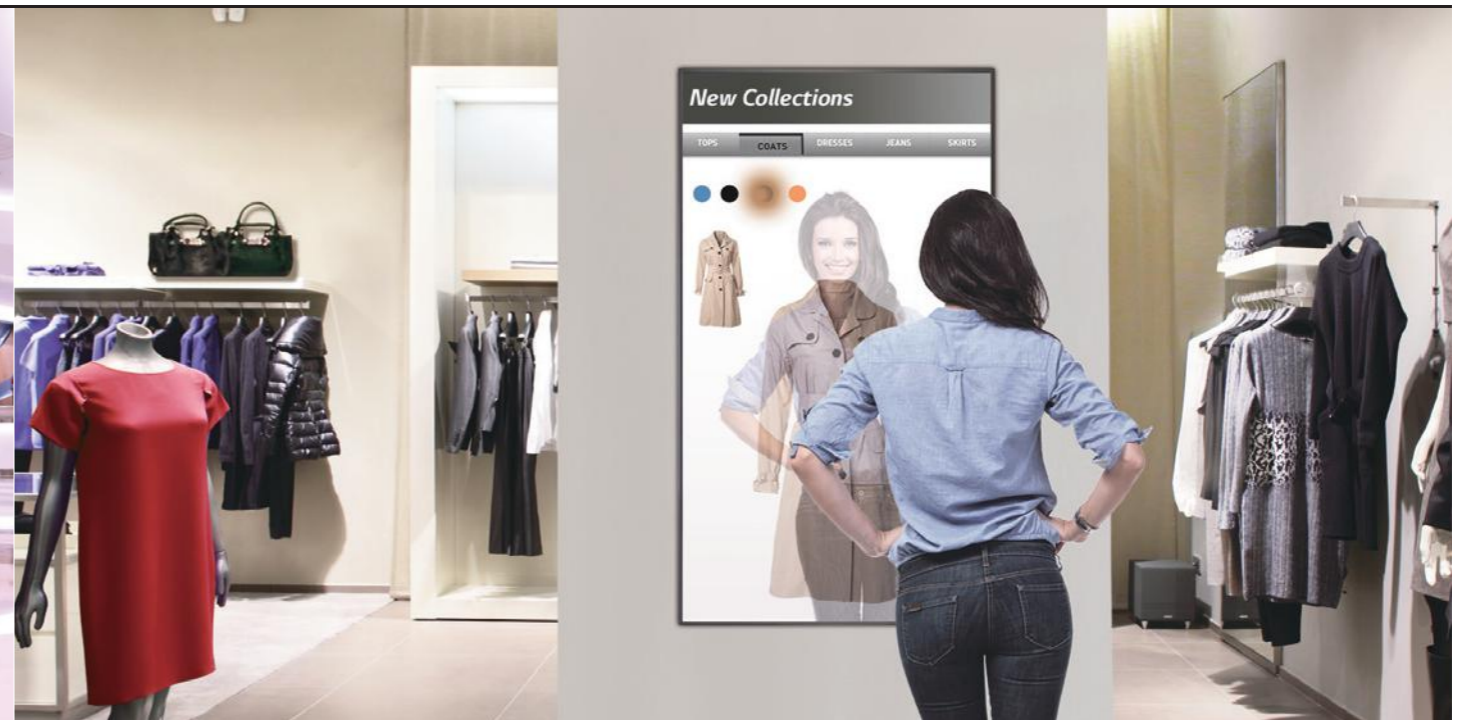

# Intuitive Information Delivery

Small Signage is suitable for small spaces to deliver promotional message and event information at in-store promotion rack, meeting rooms, and a conference hall, etc.

# Specialized Promotion Display

Mirror Signage is very useful and effective in hotels, gyms, beauty salons and shopping malls by exposing information to customers when they look at the mirror.