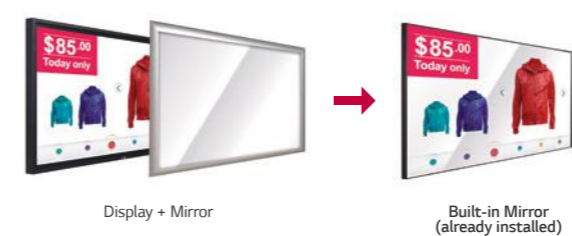

Installation Convenience

No need for additional installations.