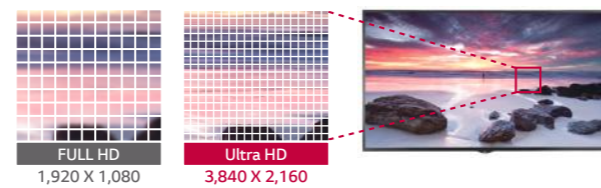

Super High Resolution 3,840 x 2,160 (Ultra HD)

Ultra HD Resolution presents a whole new level of picture quality, boasting a picture definition of four times higher than that of Full HD.