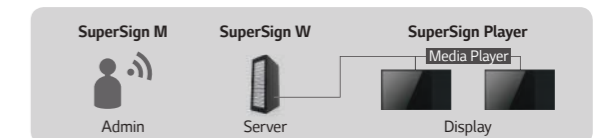

Connection Method