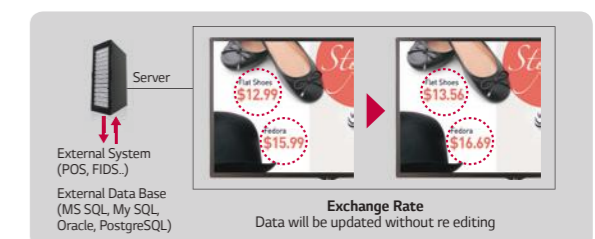

WEB BASED EXTERNAL DATA CONNECTION

SuperSign™ N

- Web based application
- Pull the external data source to SuperSign™ content