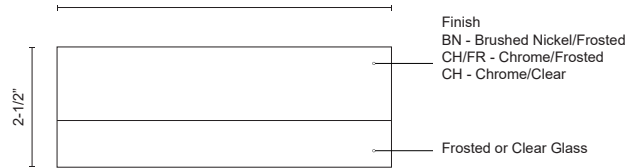

KUZCO

CANADA: 19054 28TH AVENUE - SURREY, BC V3Z 6M3
USA: 3035 E. LONE MOUNTAIN ROAD - LAS VEGAS, NV 89081

WWW.KUZCOLIGHTING.COM

© 2010 KUZCO LIGHTING. ALL RIGHTS RESERVED.

COMMENT