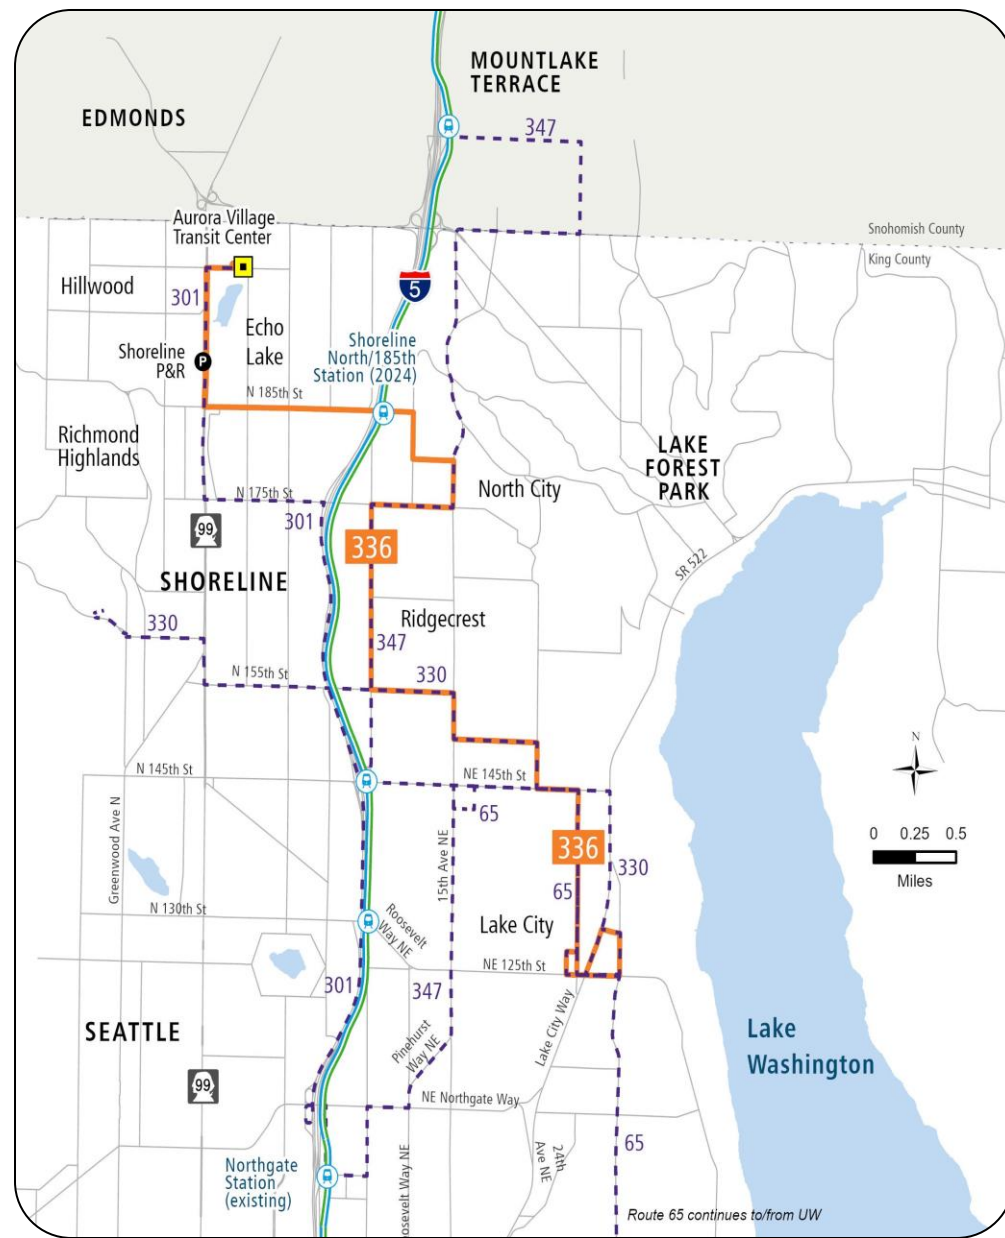

# Route ka Cusub 336: Lake City ilaa Aurora Village Transit Center oo marta North City

\* Xiliga rakaabka ugu badan: 6-9 a.m./3-7 p.m., Duhurkii: 9 a.m. – 3 p.m., Fiidkii: 7-10 p.m., Habeenkii: 10 p.m. – 5 a.m.

\*\* Baaxada adeegga oo lagusoo koobay 15 daqiiqo ee ugu dhow.

- Waxay adeegga baska ee maxaliga ah siisaa marinka cusub ee bariga-galbeedka inta u dhexaysa xaafadaha Shoreline iyo Seattle. Route Cusub ee 336 ayaa badelaaya qaybaha Routes horay u jiray ee 65, 301, 330 iyo 347 ayadoo haddana bixinaysa marinka cusub ee maalinta oo dhan, asbuuca oo dhan ee baska inta u dhexaysa Echo Lake iyo North City.
- Waxay ku xiraysaa rakaabyada inta u dhexaysa Echo Lake, Aurora Village, North City, Ridgecrest, Lake City, iyo Astaanka Shoreline North/185th.