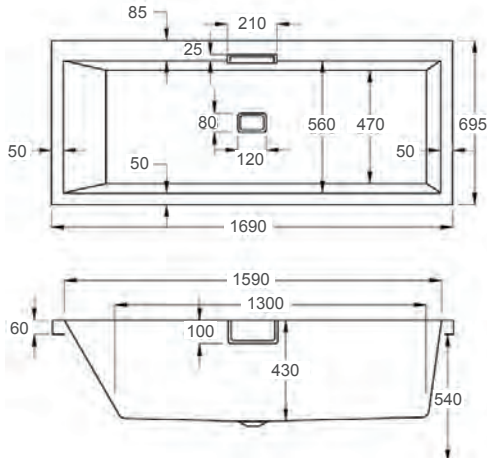

1700

carronite™

1700 x 700mm LH H 540mm D 430

30 YEARS WARRANTY

265 LITRES

Variant	Product Code	Price
Bathtub	Q4-02406	£841
Front Panel	Q4-02319	£166
End Panel	Q4-02272	£120
L-Shaped Panel	Q4-02569	£328
C-Lenda Whirlpool Bath inc. System 1	Q4-02900	£2,113

1700

carronite™

1700 x 700mm RH H 540mm D 430

30 YEARS WARRANTY

265 LITRES

Variant	Product Code	Price
Bathtub	Q4-02407	£841
Front Panel	Q4-02319	£166
End Panel	Q4-02272	£120
L-Shaped Panel	Q4-02569	£328
C-Lenda Whirlpool Bath inc. System 1	Q4-02900	£2,113

1700

carronite™

1700 x 750mm LH H 540mm D 450

30 YEARS WARRANTY

275 LITRES

Variant	Product Code	Price
Bathtub	Q4-02408	£994
Front Panel	Q4-02319	£166
End Panel	Q4-02275	£120
L-Shaped Panel	Q4-02300	£328
C-Lenda Whirlpool Bath inc. System 1	Q4-02900	£2,266

1700

carronite™

1700 x 750mm RH H 540mm D 450

30 YEARS WARRANTY

275 LITRES

Variant	Product Code	Price
Bathtub	Q4-02409	£994
Front Panel	Q4-02319	£166
End Panel	Q4-02275	£120
L-Shaped Panel	Q4-02300	£328
C-Lenda Whirlpool Bath inc. System 1	Q4-02900	£2,266