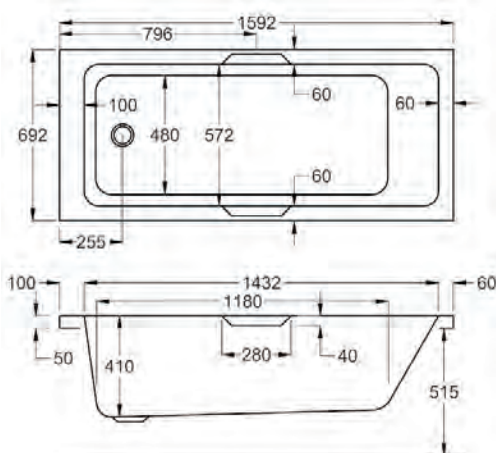

1600

carron5

1600 x 700mm H 515mm D 410

5 YEARS WARRANTY **213** LITRES

Variant	Product Code	Price
Bath tub	Q4-02167	£316
Front Panel	Q4-02316	£115
End Panel	Q4-02285	£91
C-Lenda Whirlpool Bath inc. System 1	Q4-02900	£1,588

carronite™

1600 x 700mm H 515mm D 410

30 YEARS WARRANTY **213** LITRES

Variant	Product Code	Price
Bath tub	Q4-02168	£550
Front Panel	Q4-02317	£166
End Panel	Q4-02271	£120
C-Lenda Whirlpool Bath inc. System 1	Q4-02900	£1,588