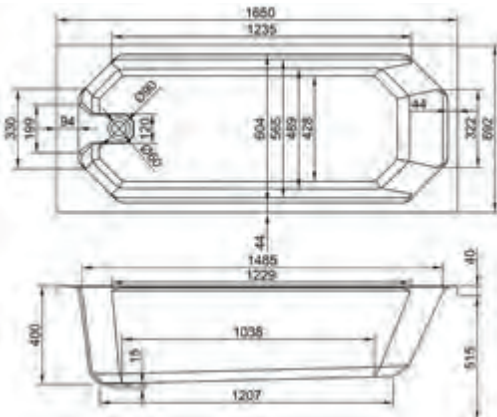

carron⁵

1600 x 700mm H 515mm D 405

5 YEARS WARRANTY **192** LITRES

Variant	Product Code	Price
Bathub	Q4-02555	£313
Front Panel	Q4-02316	£115
End Panel	Q4-02285	£91

carronite™

1600 x 700mm H 515mm D 405

30 YEARS WARRANTY **192** LITRES

Variant	Product Code	Price
Bathub	Q4-02556	£581
Front Panel	Q4-02317	£166
End Panel	Q4-02271	£120

1650