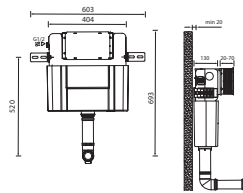

980 Concealed Cistern

Top or Front Access
Suitable for all Linea Flush Plates
Siphon can be modified to provide a flush of either 6L/ 3L or 4.5L/ 3L
Supplied as cistern only with mounting brackets, does not include soil pipe

Q4-23103   980 Concealed Cistern   £163