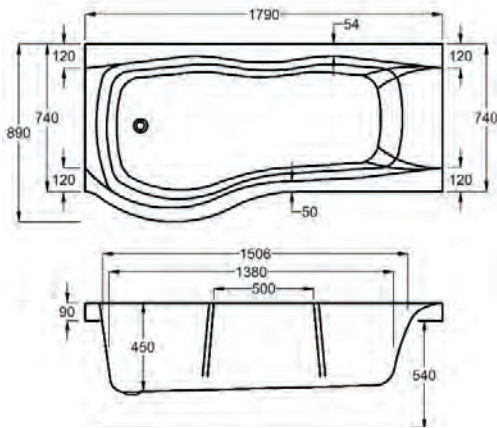

Sigma Shower Bath

carron

From **£919**

1800

carron⁵

1800 x 750-900mm LH H 540mm D 450

5 **20** **265**
YEARS WARRANTY LITRES

Variant	Product Code	Price
Bathtub	04-02471	£919
Front Panel	04-02514	£185
End Panel	04-02385	£107
Shower Screen	04-02350	£239
C-Lenda Whirlpool Bath inc. System 1	04-02900	£2,191

carronite™

1800 x 750-900mm LH H 540mm D 450

C **30** **265**
YEARS WARRANTY LITRES

Variant	Product Code	Price
Bathtub	04-02473	£1,392
Front Panel	04-02515	£334
End Panel	04-02383	£145
Shower Screen	04-02350	£239
C-Lenda Whirlpool Bath inc. System 1	04-02900	£2,191

1800

carron⁵

1800 x 750-900mm RH H 540mm D 450

5 **20** **265**
YEARS WARRANTY LITRES

Variant	Product Code	Price
Bathtub	04-02472	£919
Front Panel	04-02514	£185
End Panel	04-02385	£107
Shower Screen	04-02350	£239
C-Lenda Whirlpool Bath inc. System 1	04-02900	£2,191

carronite™

1800 x 750-900mm RH H 540mm D 450

C **30** **265**
YEARS WARRANTY LITRES

Variant	Product Code	Price
Bathtub	04-02474	£1,392
Front Panel	04-02515	£334
End Panel	04-02383	£145
Shower Screen	04-02350	£239
C-Lenda Whirlpool Bath inc. System 1	04-02900	£2,191