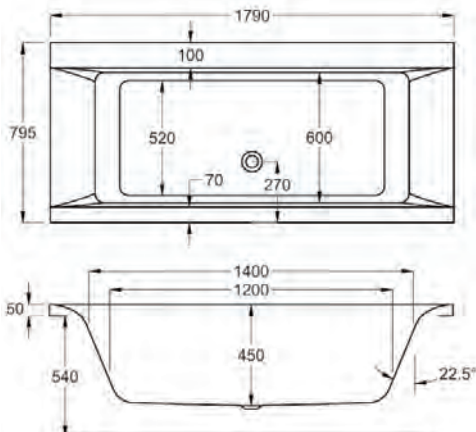

carron⁵

1700 x 800mm H 540mm D 450

Variant	Product Code	Price
Bathub	Q4-02094	£576
Front Panel	Q4-02318	£129
End Panel	Q4-02291	£91
C-Lenda Whirlpool Bath inc. System 1	Q4-02900	£1,848

carronite™

1700 x 800mm H 540mm D 450

Variant	Product Code	Price
Bathub	Q4-02095	£960
Front Panel	Q4-02319	£166
End Panel	Q4-02277	£120
C-Lenda Whirlpool Bath inc. System 1	Q4-02900	£1,848

1800