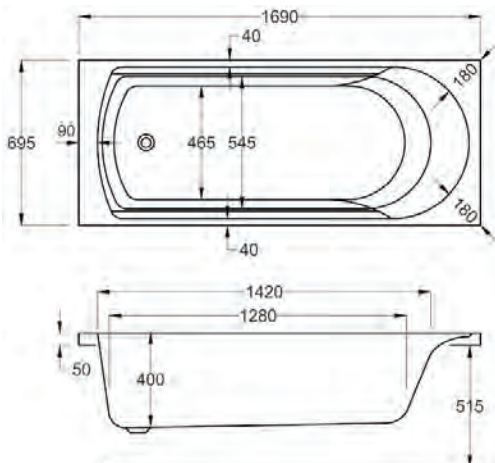

carron5

1500 x 700mm H 515mm D 400

Variant	Product Code	Price
Bath tub	Q4-02443	£256
Front Panel	Q4-02315	£115
End Panel	Q4-02285	£91
C-Lenda Whirlpool Bath inc. System 1	Q4-02900	£1,528

carronite™

1500 x 700mm H 515mm D 400

Variant	Product Code	Price
Bath tub	Q4-02444	£490
Front Panel	Q4-02314	£166
End Panel	Q4-02271	£120
C-Lenda Whirlpool Bath inc. System 1	Q4-02900	£1,528

1700