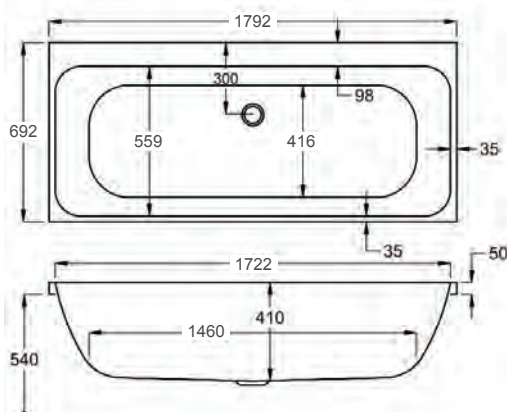

carron⁵

1700 x 750mm H 540mm D 410

5 YEARS WARRANTY **230** LITRES

Variant	Product Code	Price
Bathtub	Q4-02195	£394
Front Panel	Q4-02318	£129
End Panel	Q4-02289	£91
CARRONITE L Shape Panel	Q4-02300	£328

carronite™

1700 x 750mm H 540mm D 410

30 YEARS WARRANTY **230** LITRES

Variant	Product Code	Price
Bathtub	Q4-02196	£680
Front Panel	Q4-02319	£166
End Panel	Q4-02275	£120
CARRONITE L Shape Panel	Q4-02300	£328

1800