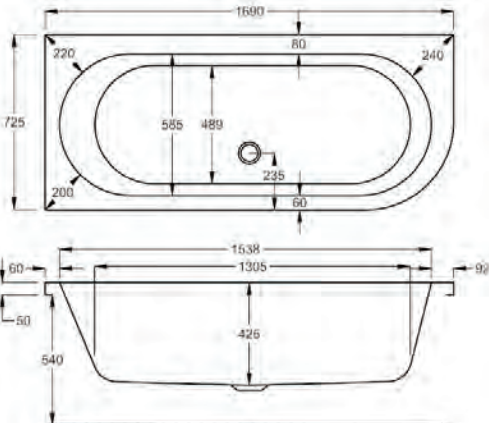

carronite™

1700 x 725mm LH H 540mm D 425

C 30 YEARS WARRANTY **205** LITRES

Variant	Product Code	Price
Bathtub	Q4-02214	£846
Curved Panel	Q4-02337	£342
C-Lenda Whirlpool Bath inc. System 1	Q4-02900	£1,771

1700