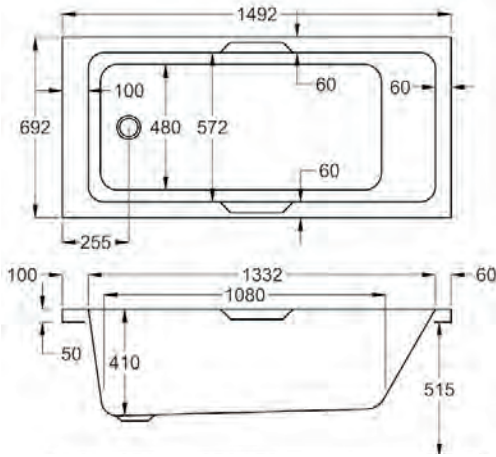

1500

carron5

1500 x 700mm H 515mm D 410

5 YEARS WARRANTY **198** LITRES

Variant	Product Code	Price
Bath tub	Q4-02165	£316
Front Panel	Q4-02315	£115
End Panel	Q4-02285	£91
C-Lenda Whirlpool Bath inc. System 1	Q4-02900	£1,588

carronite™

1500 x 700mm H 515mm D 410

30 YEARS WARRANTY **198** LITRES

Variant	Product Code	Price
Bath tub	Q4-02166	£550
Front Panel	Q4-02314	£166
End Panel	Q4-02271	£120
C-Lenda Whirlpool Bath inc. System 1	Q4-02900	£1,588