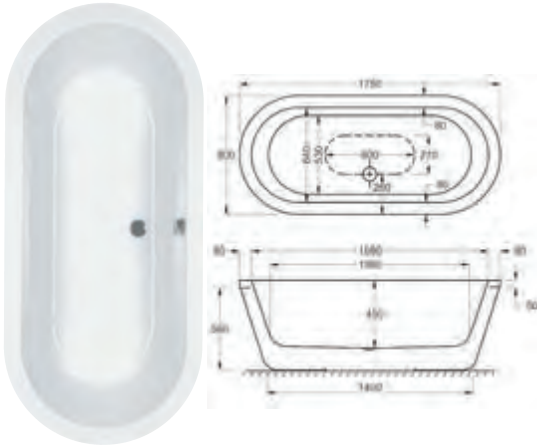

# Halcyon Oval Freestanding & Paradigm

carron

1750

**carronite™** Halcyon Oval

**30**  
YEARS  
WARRANTY

**270**  
LITRES

1750 x 800mm White H 560mm D 450

Variant	Product Code	Price
Bathtub	Q4-02102	£1,903