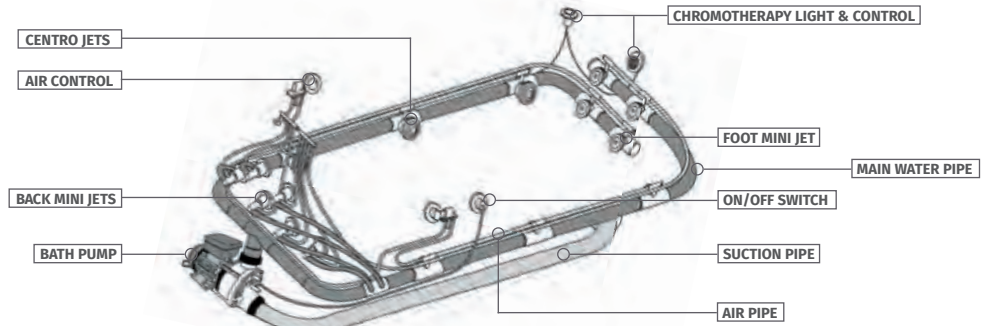

C-Lenda System 3.

Technical

Rigid piping, 0.75hp self draining pump, fixed and mounted, pneumatic on/off control, directional whirlpool jets, fitted and fully tested, complete with two-year warranty. All systems use 13 amp supply with ELCB fitted by a qualified electrician.

Please note: A wooden panel will not fit the bath due to the pipes being housed in the vertical rim.

Extra Foot Jet

Q4-02906 Extra Foot Jets (x 2)

£173

Chromatherapy Lights

Q4-02907 Chromatherapy Light

£368

Flush Suction

Designed with total safety in mind, this suction has a unique built in safety feature which disengages the water pressure within second of being activated.

Features

- Fast acting safety protection for hair and body entrapment
- Stainless steel surround
- Removable by key for easy cleaning

Flush Centro Jet

A high performance, mid sized hydro body jet.

Features

- Adjustable finger tip directional control
- High air to water mix ratio
- Removable for easy cleaning
- Stainless steel surround

Flush Mini Jet

Mini jet clusters are designed to deliver a concentrated hydromassage to muscle groups including lumbar, feet and shoulders.

Features

- Compact Specific directional water flow High air to water mix ratio Removable for easy cleaning Stainless Steel surround

Flush Air Control/ Button

Pneumatic Control