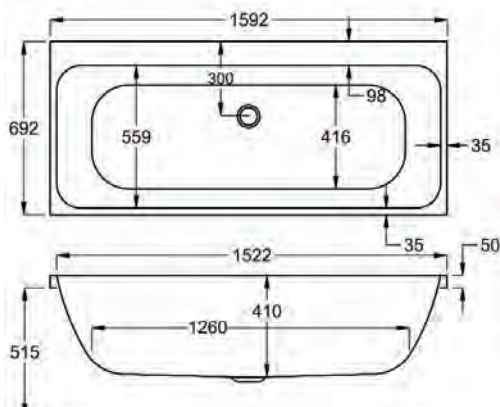

carron5

1600 x 700mm H 515mm D 410

5 YEARS WARRANTY **188** LITRES

Variant	Product Code	Price
Bath tub	Q4-02199	£313
Front Panel	Q4-02316	£115
End Panel	Q4-02285	£91
CARRONITE L Shape Panel	Q4-02503	£328

carronite™

1600 x 700mm H 515mm D 410

30 YEARS WARRANTY **188** LITRES

Variant	Product Code	Price
Bath tub	Q4-02200	£581
Front Panel	Q4-02317	£166
End Panel	Q4-02271	£120
CARRONITE L Shape Panel	Q4-02503	£328