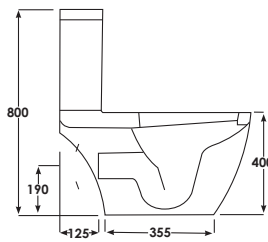

RAK

Morning

Q4-12273	Std WC Pan	£146
Q4-12274	Top Flush Cistern	£101
Q4-12278	Soft Close Seat	£58

Technical Information

- Rimless WC for the ultimate in easy clean hygiene.
- Soft close seat, for family safety and noise reduction.
- Water inlet right and left.
- Quick release seat.
- 6/3 litre cistern.

RAK

Summit

Q4-12212	Std. WC Pan	£204
Q4-12213	Top Flush 3/6ltr Cistern	£116
Q4-12137	Soft Close Seat	£93

Technical Information

- Quick release seat, for the ultimate in hygiene.
- Soft close seat, for family safety and noise reduction.
- Water inlet right or left.
- 6/3 Litre Cistern.

RAK

Metropolitan

Q4-12210	Std. WC Pan	£202
Q4-12211	Top Flush 3/6ltr Cistern	£145
Q4-12130	Soft-Close Seat	£71

Technical Information

- Quick release seat, for the ultimate in hygiene.
- Soft close seat, for family safety and noise reduction.
- Short projection, perfect for saving space.
- Water inlet right or left.
- 6/3 Litre Cistern.

LineaCeramics

S-Plan

Q4-23015	Open WC Pan	£345
Q4-23017	Top Flush Cistern	£189
Q4-23019	Wrap Soft Close Seat	£87
Q4-23020	Slim Soft Close Seat	£104

Technical Information

- Soft close seat, for family safety and noise reduction.
- Slimline and wrap seat to choose from.
- Scratch resistant gloss finish.
- Water inlet left
- 6/3 Litre Cistern.

Order Before **5PM**
for **Next Day**
Delivery

WE RECOMMEND...

The Zaneti Series, 400 Floor Standing Cloaks Unit, see from page 20.

See our full range of Zaneti from page 13.