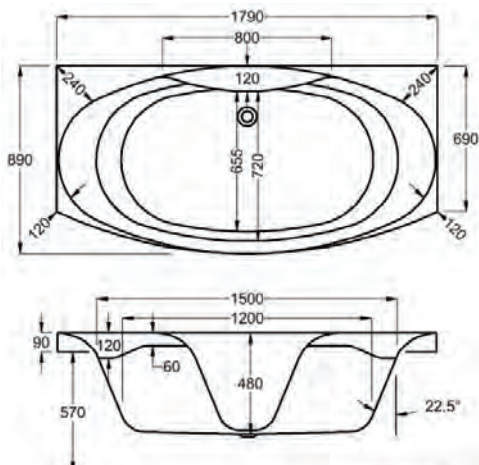

carron5

1800 x 700-900mm H 570mm D 480

5 YEARS WARRANTY **330** LITRES

Variant	Product Code	Price
Bathub	Q4-02128	£815
Front Panel	Q4-02302	£206
End Panel	Q4-02303	£107
C-Lenda Whirlpool Bath inc. System 1	Q4-02900	£2,087

carronite™

1800 x 700-900mm H 570mm D 480

30 YEARS WARRANTY **330** LITRES

Variant	Product Code	Price
Bathub	Q4-02129	£1,301
Front Panel		N/A
End Panel		N/A
C-Lenda Whirlpool Bath inc. System 1	Q4-02900	£2,087