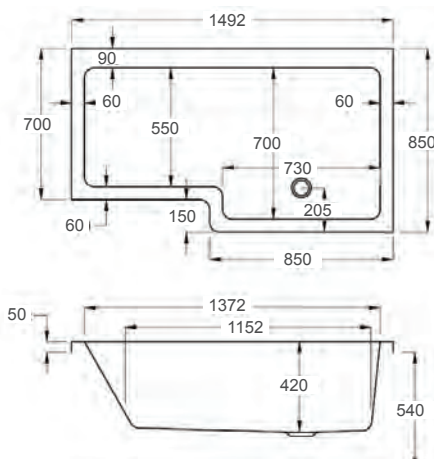

carron⁵

1500 x 700-850mm LH H 540mm D 420

5 YEARS WARRANTY **229** LITRES

Variant	Product Code	Price
Bath tub	Q4-02173	£436
Front Panel	Q4-02324	£170
End Panel	Q4-02312	£107
Shower Screen cw Hinged Return	Q4-02347	£258

carronite™

1500 x 700-850mm LH H 540mm D 420

30 YEARS WARRANTY **229** LITRES

Variant	Product Code	Price
Bath tub	Q4-02174	£661
Front Panel	Q4-02325	£371
End Panel	Q4-02313	£145
Shower Screen cw Hinged Return	Q4-02347	£258

1500