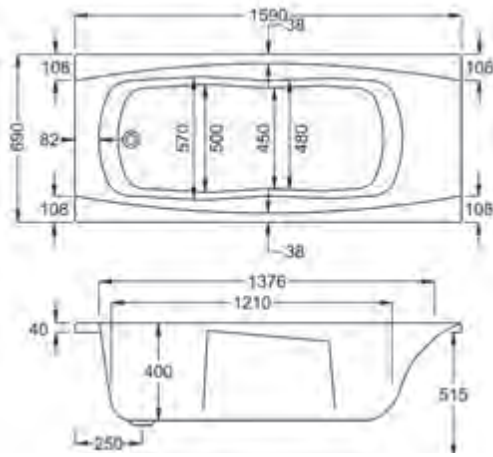

1600

carron⁵

1600 x 700mm H 515mm D 400

5 YEARS WARRANTY **162** LITRES

Variant	Product Code	Price
Bath tub	Q4-02110	£266
Front Panel	Q4-02316	£115
End Panel	Q4-02285	£91
C-Lenda Whirlpool Bath inc. System 1	Q4-02900	£1,538

carronite™

1600 x 700mm H 515mm D 400

30 YEARS WARRANTY **162** LITRES

Variant	Product Code	Price
Bath tub	Q4-02111	£496
Front Panel	Q4-02317	£166
End Panel	Q4-02271	£120
C-Lenda Whirlpool Bath inc. System 1	Q4-02900	£1,538