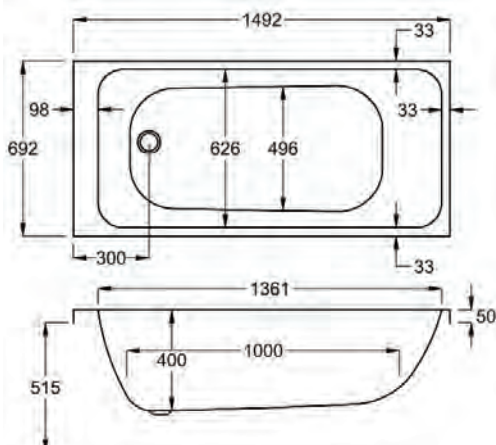

**50% OFF** RRP £48  
**SALE**  
**£24**

Easy Clean Push Button Bath Waste when purchased with ANY Carron Bath. Use code Q4-13066.

carron5 carronite™

For further details see page 169

1500

carron5

1500 x 700mm H 515mm D 400