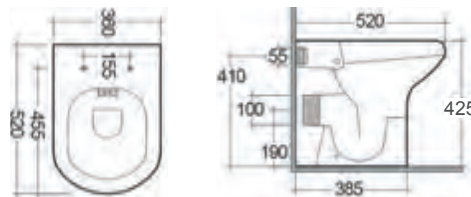

- Rimless WC, for the ultimate in easy clean hygiene.
- Soft close seat, for family safety and noise reduction.
- Quick release seat, for easy cleaning.
- Tall WC, for comfort.

**RAK**

**Compact High**

Q4-12149	Back to Wall Pan	£160
Q4-12154	Soft Close Seat	£88
Q4-19133	6/3 Ltr Concealed Cistern	£64