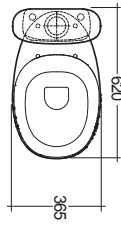

RAK

Morning

Q4-12273	Std WC Pan	£146
Q4-12274	Top Flush Cistern	£101
Q4-12278	Soft Close Seat	£58

Technical Information

- Rimless WC for the ultimate in easy clean hygiene.
- Soft close seat, for family safety and noise reduction.
- Water inlet right and left.
- Quick release seat.
- 6/3 litre cistern.

RAK