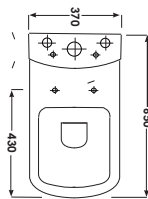

Summit

Q4-12212	Std. WC Pan	£204
Q4-12213	Top Flush 3/6ltr Cistern	£116
Q4-12137	Soft Close Seat	£93

Technical Information

- Quick release seat, for the ultimate in hygiene.
- Soft close seat, for family safety and noise reduction.
- Water inlet right or left.
- 6/3 Litre Cistern.

RAK