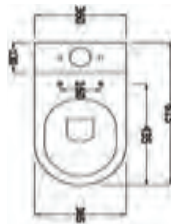

Technical Information

- Soft close seat, for family safety and noise reduction.
- Short projection.
- Water inlet right and left.
- Quick release seat.

RAK

Compact

Q4-12202	Std. WC Pan	£126
Q4-12203	Top Flush Cistern	£105
Q4-12153	Soft Close Seat	£71

Technical Information

- Soft close seat, for family safety and noise reduction.
- Quick release seat for easy cleaning.
- Short projection.
- Water inlet right and left.

RAK