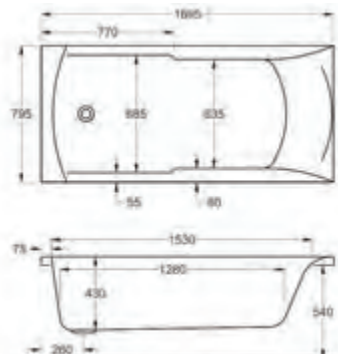

carronite™

1700 x 750mm H 540mm D 430

30 YEARS WARRANTY **195** LITRES

Variant	Product Code	Price
Bathtub	04-02119	£695
Front Panel	04-02319	£166
End Panel	04-02275	£120
CARRONITE L Shape Panel	04-02300	£328

1700