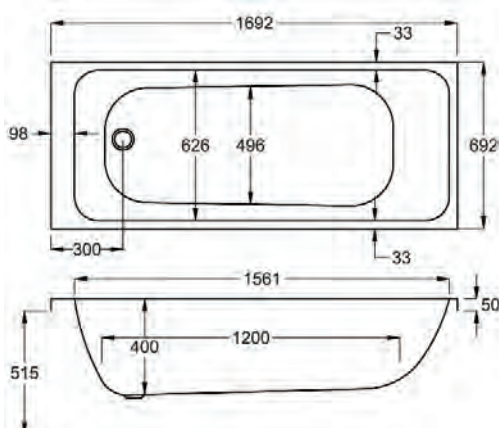

1700

carron⁵

1700 x 700mm H 515mm D 400

5 YEARS WARRANTY **218** LITRES

Variant	Product Code	Price
Bathtub	Q4-02422	£313
Front Panel	Q4-02320	£115
End Panel	Q4-02285	£91
CARRONITE L Shape Panel	Q4-02299	£328

carronite™

1700 x 700mm H 515mm D 400

30 YEARS WARRANTY **218** LITRES

Variant	Product Code	Price
Bathtub	Q4-02423	£581
Front Panel	Q4-02321	£166
End Panel	Q4-02271	£120
CARRONITE L Shape Panel	Q4-02299	£328