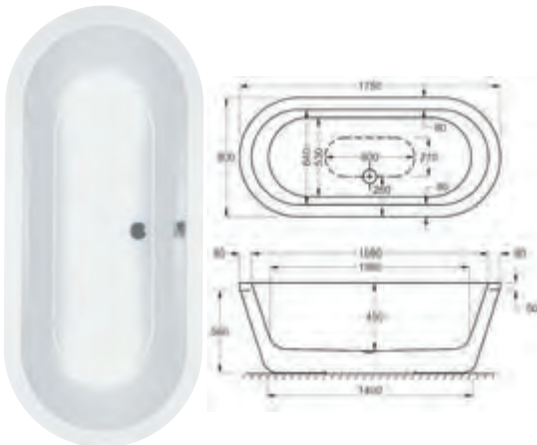

carronite™ Halcyon Oval

30
YEARS
WARRANTY

270
LITRES

1750 x 800mm Red H 560mm D 450

Variant	Product Code	Price
Bathtub	Q4-02103	£1,903

Comes with Waste

1550