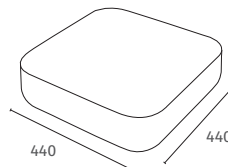

Technical Information

- 440 x 440
- 0 Tap hole.
- Sit on basin only.

EARTH
TONES