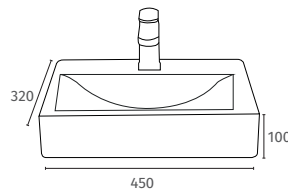

LineaCeramics

Naples

Q4-19306	450 Sit on Basin	£141
Q4-23201	Professional Basin Waste	£22

Technical Information

- 450 x 320 x 100
- 1 Tap hole.
- Sit on basin only.
- Basin waste, suitable for basins with and without an overflow, also able to adapt it to be freeflow.