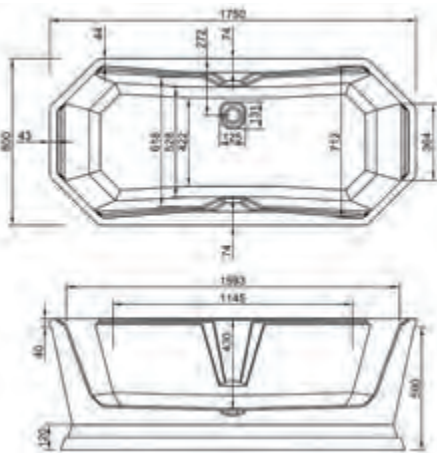

Highgate Freestanding

carron

From **£2,315**

1750

carronite™

1750 x 800mm White H 630mm D 440

Variant
Bathub

30
YEARS
WARRANTY

265
LITRES

Product Code
Q4-02541

Price
£2,315

1750

carronite™

1750 x 800mm Colour H 630mm D 440

Variant
Bathub

30
YEARS
WARRANTY

265
LITRES

Product Code
Q4-02542

Price
£3,508

Please allow 3-4 weeks for delivery.

All we need is a Ral code to colour match.