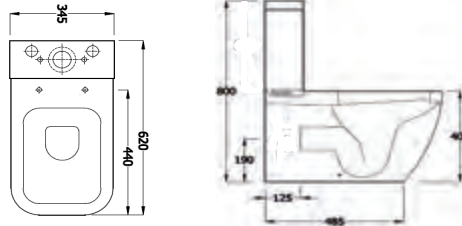

Metropolitan

Q4-12240	Flush Fit WC Pan	£202
Q4-12211	Top Flush 3/6ltr Cistern	£145
Q4-12130	Soft-Close Seat	£71

Technical Information

- Soft close seat, for family safety and noise reduction.
- Quick release seat, for the ultimate in easy hygiene.
- Short projection, perfect for saving space.
- Water inlet right and left.

RAK