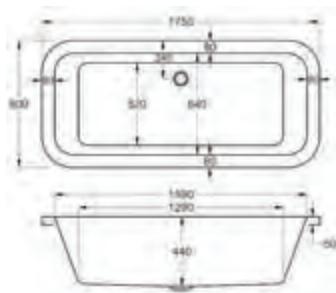

# Halcyon Square & Oval Inset

carron

From **£558**

1750

**carron**<sup>5</sup> Halcyon Square Inset

1750 x 800mm H 550mm D 440

Variant  
Bath tub

**5** **20** YEARS WARRANTY **286** LITRES