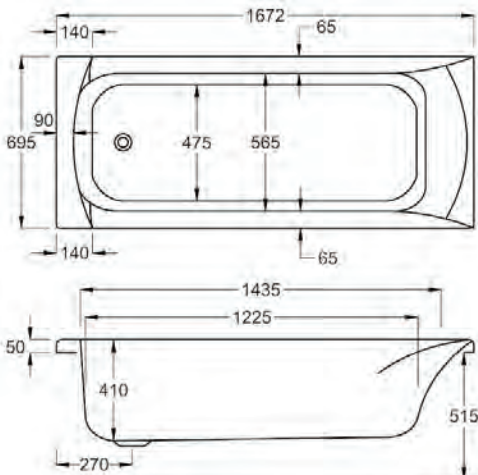

1675

carron⁵

1675 x 700mm H 515mm D 410

5 YEARS WARRANTY **170** LITRES

Variant	Product Code	Price
Bath tub	Q4-02063	£349
Front Panel	Q4-02283	£115
End Panel	Q4-02285	£91
C-Lenda Whirlpool Bath inc. System 1	Q4-02900	£1,621

carronite™

1675 x 700mm H 515mm D 410

30 YEARS WARRANTY **170** LITRES

Variant	Product Code	Price
Bath tub	Q4-02064	£634
Front Panel	Q4-02269	£166
End Panel	Q4-02271	£120
C-Lenda Whirlpool Bath inc. System 1	Q4-02900	£1,621