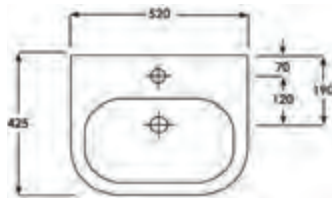

Semi - Recessed

RAK

Kala

Q4-12165	520 Semi Recessed basin 1TH	£144
Q4-23201	Professional Basin Waste	£22

Technical Information

- 520 x 425 x 147
- Minimum furniture depth 270mm.
- Professional Basin waste, suitable for basins with and without an overflow, also able to adapt it to be freeflow.