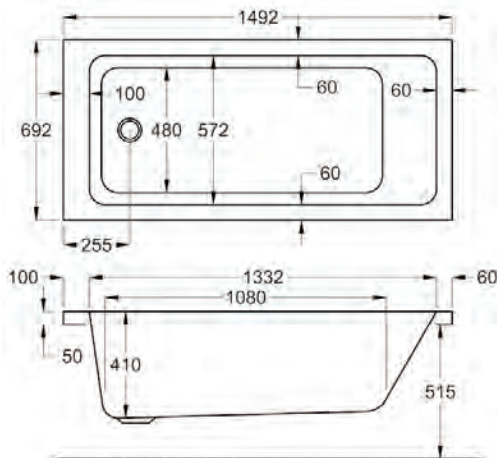

From **£272**

**FREE** carronite upgrade  
When you add a c-lenda whirlpool system to a carron bath. ©carronite™

carron5 ©carronite™

For further details see page 169

1500

carron5

1500 x 700mm H 515mm D 410

**5** YEARS WARRANTY **198** LITRES