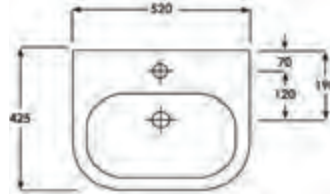

Semi - Recessed & Sit-On

RAK

Summit

Q4-12150	Semi Recessed Basin - 1TH	£189
Q4-23201	Professional Basin Waste	£22

Technical Information

- 520 x 425 x 140
- 1 Tap hole.
- Professional Basin waste, suitable for basins with and without an overflow, also able to adapt it to be freeflow.