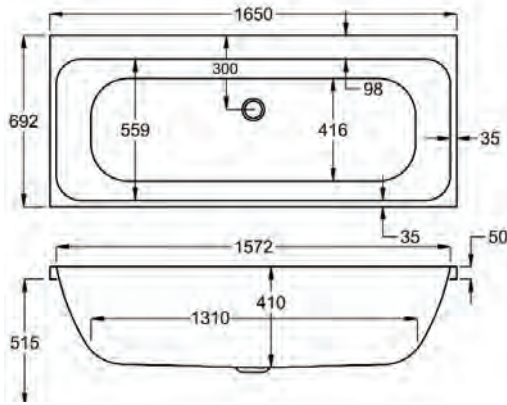

1650

carron⁵

1650 x 700mm H 515mm D 410

5 YEARS WARRANTY **196** LITRES

Variant	Product Code	Price
Bathtub	Q4-02521	£313
Front Panel	Q4-02282	£115
End Panel	Q4-02285	£91
CARRONITE L Shape Panel	Q4-02531	£328

carronite™

1650 x 700mm H 515mm D 410

30 YEARS WARRANTY **196** LITRES

Variant	Product Code	Price
Bathtub	Q4-02522	£581
Front Panel	Q4-02268	£166
End Panel	Q4-02271	£120
CARRONITE L Shape Panel	Q4-02531	£328

1700

carron⁵

1700 x 700mm H 515mm D 410

5 YEARS WARRANTY **205** LITRES

Variant	Product Code	Price
Bathtub	Q4-02191	£313
Front Panel	Q4-02320	£115
End Panel	Q4-02285	£91
CARRONITE L Shape Panel	Q4-02299	£328

carronite™

1700 x 700mm H 515mm D 410

30 YEARS WARRANTY **205** LITRES

Variant	Product Code	Price
Bathtub	Q4-02192	£581
Front Panel	Q4-02321	£166
End Panel	Q4-02271	£120
CARRONITE L Shape Panel	Q4-02299	£328

1700

carron⁵

1700 x 750mm H 540mm D 410

5 YEARS WARRANTY **230** LITRES

Variant	Product Code	Price
Bathtub	Q4-02195	£394
Front Panel	Q4-02318	£129
End Panel	Q4-02289	£91
CARRONITE L Shape Panel	Q4-02300	£328

carronite™

1700 x 750mm H 540mm D 410

30 YEARS WARRANTY **230** LITRES

Variant	Product Code	Price
Bathtub	Q4-02196	£680
Front Panel	Q4-02319	£166
End Panel	Q4-02275	£120
CARRONITE L Shape Panel	Q4-02300	£328

1800

carron⁵

1800 x 700mm H 540mm D 400

5 YEARS WARRANTY **231** LITRES

Variant	Product Code	Price
Bathtub	Q4-02573	£378
Front Panel	Q4-02322	£137
End Panel	Q4-02286	£91
CARRONITE L Shape Panel	Q4-02311	£328

carronite™

1800 x 700mm H 540mm D 400

30 YEARS WARRANTY **231** LITRES

Variant	Product Code	Price
Bathtub	Q4-02574	£654
Front Panel	Q4-02323	£180
End Panel	Q4-02272	£120
CARRONITE L Shape Panel	Q4-02311	£328