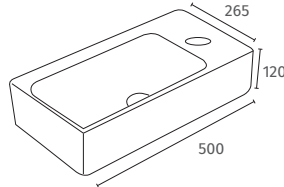

Wall Hung Basins

LineaCeramics