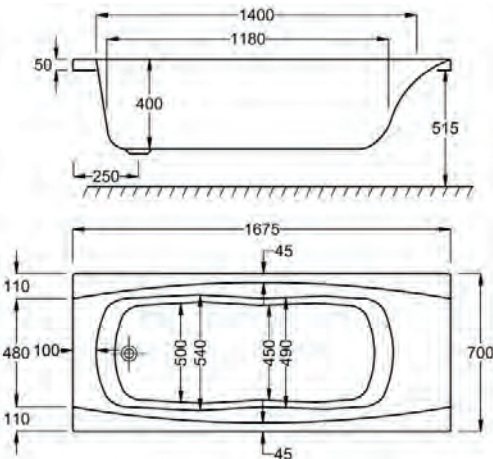

1675

carron⁵

1675 x 700mm H 515mm D 400

5 YEARS WARRANTY **180** LITRES

Variant	Product Code	Price
Bath tub	Q4-02112	£266
Front Panel	Q4-02283	£115
End Panel	Q4-02285	£91
C-Lenda Whirlpool Bath inc. System 1	Q4-02900	£1,538

carronite™

1675 x 700mm H 515mm D 400

30 YEARS WARRANTY **180** LITRES

Variant	Product Code	Price
Bath tub	Q4-02113	£496
Front Panel	Q4-02269	£166
End Panel	Q4-02271	£120
C-Lenda Whirlpool Bath inc. System 1	Q4-02900	£1,538