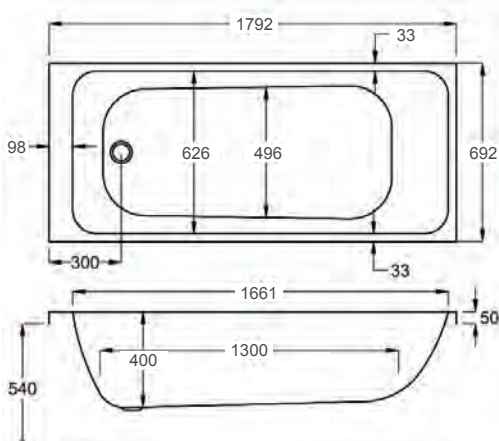

1800

carron⁵

1800 x 700mm H 540mm D 400

5 YEARS WARRANTY **255** LITRES

Variant	Product Code	Price
Bathtub	Q4-02571	£378
Front Panel	Q4-02322	£137
End Panel	Q4-02286	£91
CARRONITE L Shape Panel	Q4-02311	£328

carronite™

1800 x 700mm H 540mm D 400

30 YEARS WARRANTY **255** LITRES

Variant	Product Code	Price
Bathtub	Q4-02572	£654
Front Panel	Q4-02323	£180
End Panel	Q4-02272	£120
CARRONITE L Shape Panel	Q4-02311	£328