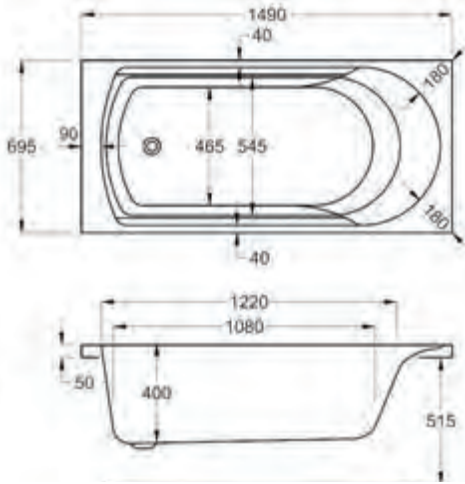

1500

carron5

1500 x 700mm H 515mm D 400

Variant	Product Code	Price
Bath tub	Q4-02443	£256
Front Panel	Q4-02315	£115
End Panel	Q4-02285	£91
C-Lenda Whirlpool Bath inc. System 1	Q4-02900	£1,528

carronite™

1500 x 700mm H 515mm D 400

Variant	Product Code	Price
Bath tub	Q4-02444	£490
Front Panel	Q4-02314	£166
End Panel	Q4-02271	£120
C-Lenda Whirlpool Bath inc. System 1	Q4-02900	£1,528

1700

carron5

1700 x 700mm H 515mm D 400

Variant	Product Code	Price
Bath tub	Q4-02013	£256
Front Panel	Q4-02320	£115
End Panel	Q4-02285	£91
C-Lenda Whirlpool Bath inc. System 1	Q4-02900	£1,528

carronite™

1700 x 700mm H 515mm D 400

Variant	Product Code	Price
Bath tub	Q4-02014	£490
Front Panel	Q4-02321	£166
End Panel	Q4-02271	£120
C-Lenda Whirlpool Bath inc. System 1	Q4-02900	£1,528

1700

carron5

1700 x 750mm H 540mm D 420

Variant	Product Code	Price
Bath tub	Q4-02015	£332
Front Panel	Q4-02318	£129
End Panel	Q4-02289	£91
C-Lenda Whirlpool Bath inc. System 1	Q4-02900	£1,604

carronite™

1700 x 750mm H 540mm D 420

Variant	Product Code	Price
Bath tub	Q4-02016	£569
Front Panel	Q4-02319	£166
End Panel	Q4-02275	£120
C-Lenda Whirlpool Bath inc. System 1	Q4-02900	£1,604

WE RECOMMEND...

The Zaneti 600 Wall Hung Basin Unit in Tempesta Grey, see page 24.

See our full range of **Zaneti** from page 13.

Order Before
5PM for
**Next Day
Delivery**

KEY FEATURES:

- 30 Year warranty on Carronite.
- Made in the UK.
- Industry leading design.
- Superb heat retention.
- L-Panel option available.