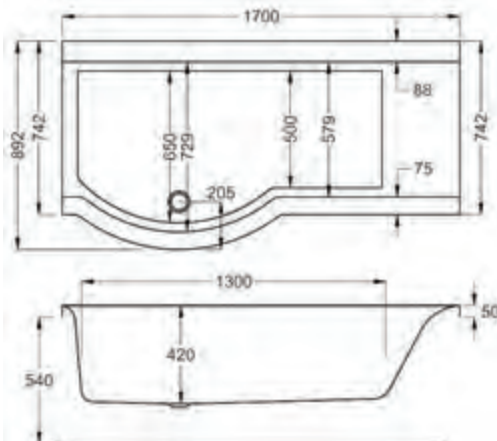

carronite™

1500 x 750-900mm RH H 540mm D 420

30 YEARS WARRANTY **288** LITRES

Variant	Product Code	Price
Bathtub	04-02368	£1,045
Front Panel	04-02374	£360
L-Shaped Panel	04-02505	£492
Shower Screen	04-02380	£242
C-Lenda Whirlpool Bath inc. System 1	04-02900	£1,900

1700

carron5

1700 x 750-900mm LH H 540mm D 420

5 YEARS WARRANTY **260** LITRES

Variant	Product Code	Price
Bathtub	04-02369	£628
Front Panel	04-02375	£225
L-Shaped Panel		N/A
Shower Screen	04-02380	£242
C-Lenda Whirlpool Bath inc. System 1	04-02900	£1,900

carronite™

1700 x 750-900mm LH H 540mm D 420

30 YEARS WARRANTY **260** LITRES

Variant	Product Code	Price
Bathtub	04-02370	£1,045
Front Panel	04-02376	£360
L-Shaped Panel	04-02506	£492
Shower Screen	04-02380	£242
C-Lenda Whirlpool Bath inc. System 1	04-02900	£1,900

1700