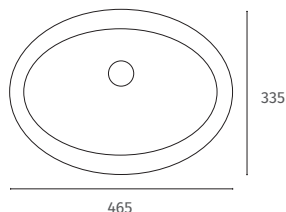

RAK

Lilly

Q4-12299	Inset Basin	£94
Q4-23201	Professional Basin Waste	£22

Technical Information

- 465 x 335
- 0 Tap hole.
- Under mount / inset basin.
- Basin waste, suitable for basins with and without an overflow, also able to adapt it to be freeflow.

Order Before **5PM**
for **Next Day**
Delivery