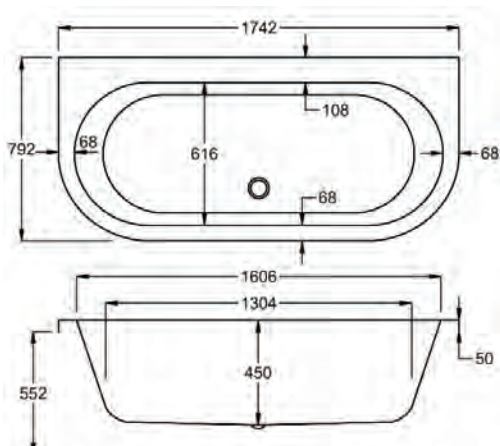

Order Before **5PM** for
Next Day Delivery

1750