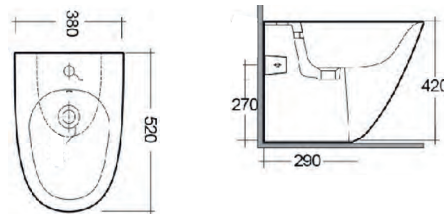

Sensation

Q4-12304 Back to Wall Bidet

£294

Technical Information

- One tap hole.
- Integrated overflow.
- Floor mounted.

RAK