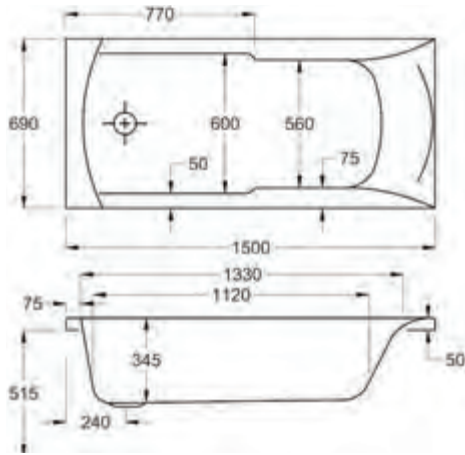

For further details see page 169

1500

carron<sup>5</sup>

1500 x 700mm H 515mm D 345

**5** YEARS WARRANTY **131** LITRES

Variant	Product Code	Price
Bathtub	Q4-02122	£272
Front Panel	Q4-02315	£115
End Panel	Q4-02285	£91
CARRONITE L Shape Panel	Q4-02502	£328