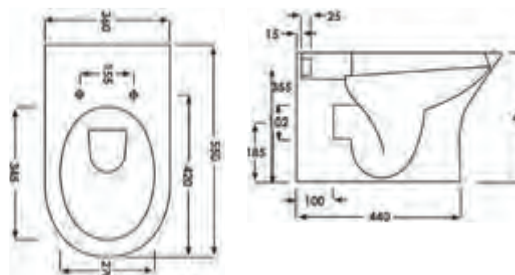

**Technical Information**

- Soft close seat, for family safety and noise reduction.
- Short projection, perfect for saving space.
- Quick release seat.

**RAK**

**Resort**

Q4-12257	Back to Wall Rimless Pan	£168
Q4-12287	Slim Soft Close Seat	£78
Q4-12269	Soft Close Seat	£78