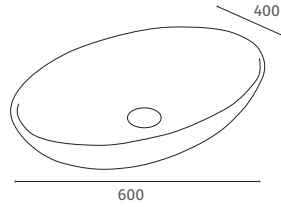

# Sit-On & Wall Hung Basins

**EARTH**  
TONES

**Giro Oval Matt Chalk**

Q4-29556	600 Oval Sit On Basin Chalk	£349
Q4-29537	Ceramic Waste & Cover Chalk	£79

**Technical Information**

- 600 x 400
- 0 Tap hole
- Sit on basin Only.