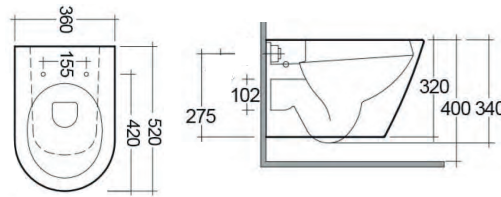

RAK

Series 600

Q4-12300	Wall Hung Pan	£186
Q4-12156	Soft Close Seat	£71

Technical Information

- Quick release seat.
- Rimless WC, for the ultimate in easy hygiene clean.
- Soft close seat, for family safety and noise reduction.
- Requires frame system.

RAK

Resort

Q4-12258	Wall Hung Rimless Pan	£185
Q4-12287	Slim Soft Close Seat	£78
Q4-12269	Soft Close Seat	£78

Technical Information

- Quick release seat.
- Rimless WC, for the ultimate in easy hygiene clean.
- Soft close seat, for family safety and noise reduction.
- Requires frame system.

RAK

Compact

Q4-12063	Wall-Hung Pan	£202
Q4-12153	Soft Close Seat	£71

Technical Information

- Quick release seat.
- Soft close seat, for family safety and noise reduction.
- Requires frame system.

RAK

Kala

Q4-12216	Wall Hung Rimless WC	£175
Q4-12170	Soft Close Seat	£98

Technical Information

- Quick release seat.
- Rimless WC, for the ultimate in easy hygiene clean.
- Soft close seat, for family safety and noise reduction.
- Requires frame system.

Order Before 5PM
for **Next Day**
Delivery

WE RECOMMEND...

The Grohe, 3 in 1 wall frame system,
see page 163.

See our full range of **Wall Frames Systems**
from page 163.