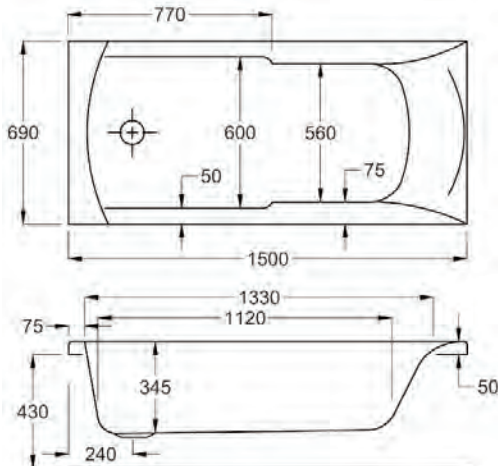

carron<sup>5</sup>

1500 x 700mm H 430mm D 345

**5** YEARS WARRANTY **131** LITRES

Variant	Product Code	Price
Bathub	Q4-02029	£273
Front Panel	Q4-02252	£115
End Panel	Q4-02258	£91
CARRONITE L Shape Panel	Q4-02499	£328