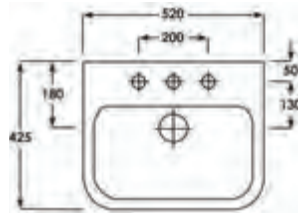

RAK

Metropolitan

Q4-12096	520 Semi Recessed Basin 1TH	£168
Q4-23201	Professional Basin Waste	£22

Technical Information

- 520 x 425 x 180
- Minimum furniture depth 275mm.
- Professional Basin waste, suitable for basins with and without an overflow, also able to adapt it to be freeflow.