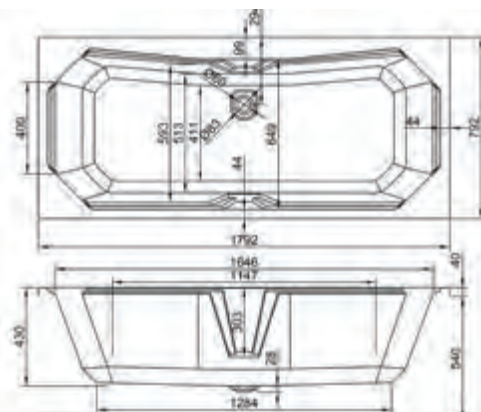

carronite™

1800 x 800mm H 540mm D 430

30 YEARS WARRANTY

264 LITRES

Variant	Product Code	Price
Bathtub	Q4-02537	£1,306
Front Panel	Q4-02544	£215
L-Shaped Panel	Q4-02546	£337

Comes with Waste