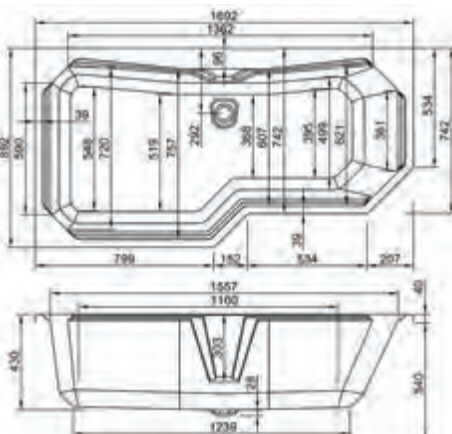

1700

**carronite**™

1700 x 900-750mm LH H 540mm D 430

30 YEARS WARRANTY

272 LITRES

Variant	Product Code	Price
Bathub	04-02538	£1,235
L-Shaped Panel	04-02540	£499
Etched Shower Screen Left Hand	04-02581	£312