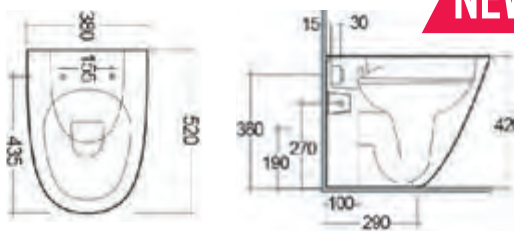

RAK

NEW

Sensation

Q4-12302	Back to Wall Pan	£294
Q4-12305	Soft Close Seat	£75
Q4-19133	6/3 Concealed Cistern	£64

Technical Information

- Rimless WC, for the ultimate in easy clean hygiene.
- Soft close seat, for family safety and noise reduction.
- No lateral holes, for a smooth finish.
- Hidden fixation system, for easy installation.

Order Before 5PM
for **Next Day**
Delivery