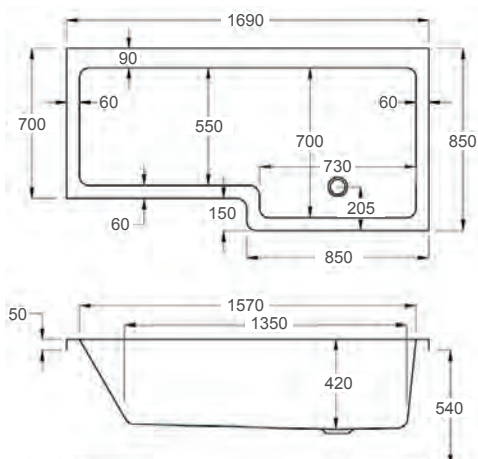

carronite™

1700 x 700-850mm LH H 540mm D 420

30 YEARS WARRANTY **265** LITRES

Variant	Product Code	Price
Bath tub	Q4-02206	£661
Front Panel	Q4-02327	£371
End Panel	Q4-02313	£145
Shower Screen cw Hinged Return	Q4-02347	£258

1700