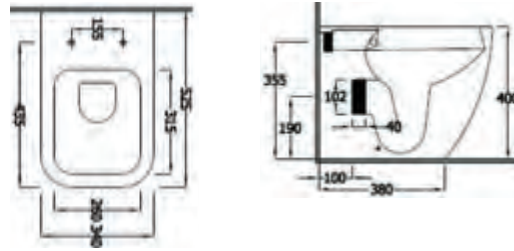

- Soft close seat, for family safety and noise reduction.
- Quick release seat, for easy cleaning.
- Short projection WC, perfect for saving space.

**RAK**

**Metropolitan**

Q4-12087	Back to Wall Pan	£219
Q4-12130	Soft-Close Seat	£71
Q4-19133	6/3 Ltr Concealed Cistern	£64