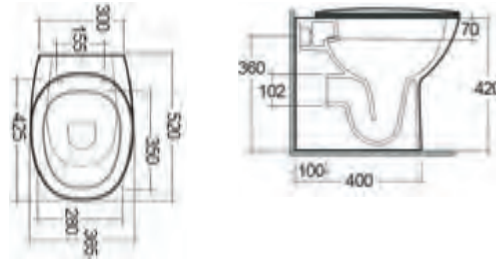

- Soft close seat, for family safety and noise reduction.
- Quick release seat for the ultimate easy clean.
- Short projection WC, perfect for saving space.

**RAK**

**Morning**

Q4-12276	Back to Wall Pan	£163
Q4-12278	Soft Close Seat	£58
Q4-19133	6/3 Concealed Cistern	£64