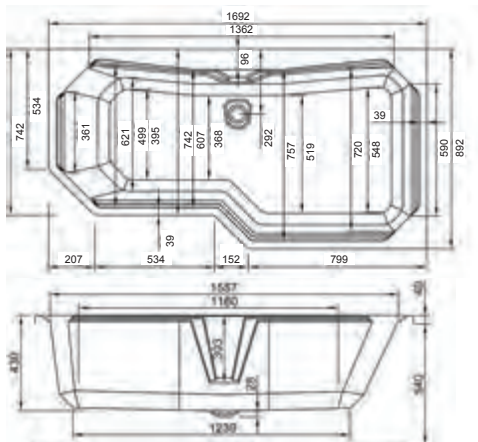

carronite™

1700 x 900-750mm RH H 540mm D 430

30 YEARS WARRANTY

272 LITRES

Variant	Product Code	Price
Bathub	04-02539	£1,235
L-Shaped Panel	04-02540	£499
Etched Shower Screen Right Hand	04-02582	£312

1700