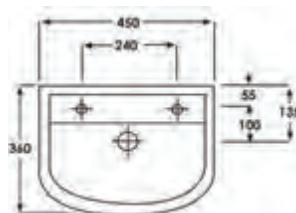

RAK

Compact

Q4-12148	450 Semi Recessed Basin (RH)	£156
Q4-23201	Professional Basin Waste	£22

Technical Information

- 450 x 360 x 185
- Minimum furniture depth 220mm.
- Professional Basin waste, suitable for basins with and without an overflow, also able to adapt it to be freeflow.