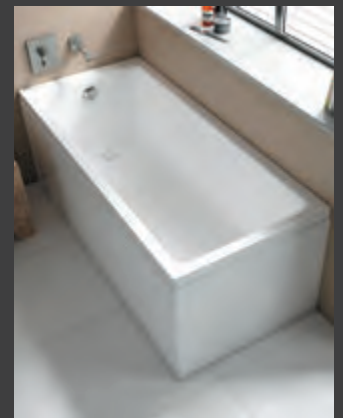

# Quantum DE

carron

A modern classic; contemporary lines infused with simplicity. Endless size solutions from our huge central stock.

Double ended baths offer bathing comfort at both ends with a centrally located bath waste. With potential for wall mounted or bath mounted taps, double ended adds luxury to any standard bath.