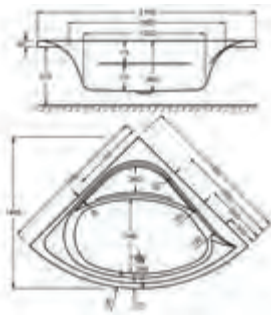

carron5

Centennial

5 **20** **407**
YEARS WARRANTY LITRES

1500 x 1500mm	H 570mm	D 495		
Variant			Product Code	Price
Bathub			04-02230	£1,044
Corner Panel			04-02264	£180
C-Lenda Whirlpool Bath inc. System 1			04-02900	£2,316

carronite™

C **30** **407**
YEARS WARRANTY LITRES

1500 x 1500mm	H 570mm	D 495		
Variant			Product Code	Price
Bathub			04-02231	£1,534
Corner Panel			04-02265	£342
C-Lenda Whirlpool Bath inc. System 1			04-02900	£2,316

1700