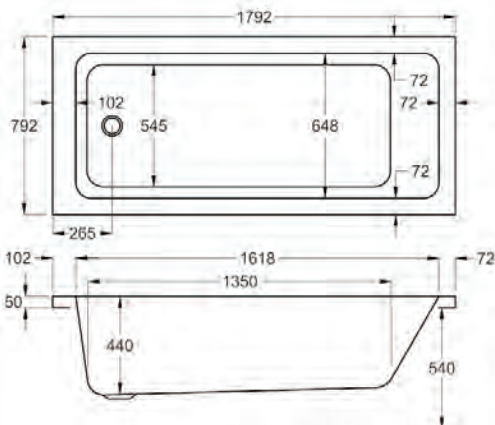

carron⁵

1800 x 725mm H 540mm D 440

5 YEARS WARRANTY **266** LITRES

Variant	Product Code	Price
Bathub	Q4-02153	£367
Front Panel	Q4-02322	£137
End Panel	Q4-02287	£91
C-Lenda Whirlpool Bath inc. System 1	Q4-02900	£1,639

carronite™

1800 x 725mm H 540mm D 440

30 YEARS WARRANTY **266** LITRES

Variant	Product Code	Price
Bathub	Q4-02154	£602
Front Panel	Q4-02323	£180
End Panel	Q4-02307	£120
C-Lenda Whirlpool Bath inc. System 1	Q4-02900	£1,639

1800