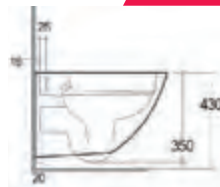

NEW

Sensation

Q4-12300	Wall Hung Pan	£294
Q4-12305	Soft Close Seat	£75

Technical Information

- Quick release seat.
- Rimless WC, for the ultimate in easy hygiene clean.
- Soft close seat, for family safety and noise reduction.
- Requires frame system.
- Hidden fixings.

RAK