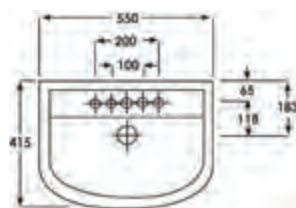

RAK

Compact

Q4-12075	550 Semi Recessed Basin 1TH	£156
Q4-12076	550 Semi Recessed Basin 2TH	£156
Q4-23201	Professional Basin Waste	£22

Technical Information

- 550 x 415 x 195
- Minimum furniture depth 262mm.
- Professional Basin waste, suitable for basins with and without an overflow, also able to adapt it to be freeflow.