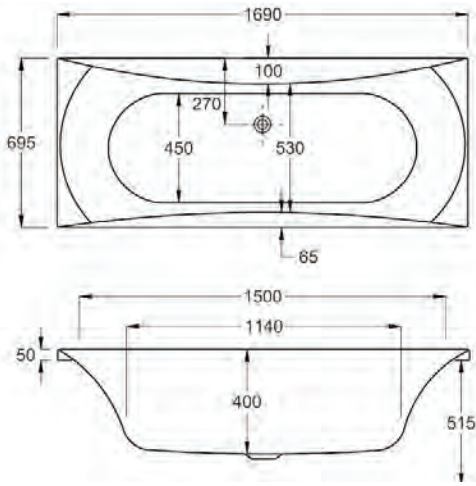

1700

carron5

1700 x 700mm H 515mm D 400

5 YEARS WARRANTY 160 LITRES

Variant	Product Code	Price
Bathub	Q4-02005	£368
Front Panel	Q4-02320	£115
End Panel	Q4-02285	£91
C-Lenda Whirlpool Bath inc. System 1	Q4-02900	£1,640

carronite™

1700 x 700mm H 515mm D 400

30 YEARS WARRANTY 160 LITRES

Variant	Product Code	Price
Bathub	Q4-02006	£588
Front Panel	Q4-02321	£166
End Panel	Q4-02271	£120
C-Lenda Whirlpool Bath inc. System 1	Q4-02900	£1,640

1700

carron5

1700 x 750mm H 540mm D 425

5 YEARS WARRANTY 175 LITRES

Variant	Product Code	Price
Bathub	Q4-02007	£442
Front Panel	Q4-02318	£129
End Panel	Q4-02289	£91
C-Lenda Whirlpool Bath inc. System 1	Q4-02900	£1,714

carronite™

1700 x 750mm H 540mm D 425

30 YEARS WARRANTY 175 LITRES

Variant	Product Code	Price
Bathub	Q4-02008	£686
Front Panel	Q4-02319	£166
End Panel	Q4-02275	£120
C-Lenda Whirlpool Bath inc. System 1	Q4-02900	£1,714

1800

carron5

1800 x 800mm H 540mm D 440

5 YEARS WARRANTY 220 LITRES

Variant	Product Code	Price
Bathub	Q4-02009	£587
Front Panel	Q4-02322	£137
End Panel	Q4-02291	£91
C-Lenda Whirlpool Bath inc. System 1	Q4-02900	£1,859

carronite™

1800 x 800mm H 540mm D 440

30 YEARS WARRANTY 220 LITRES

Variant	Product Code	Price
Bathub	Q4-02010	£917
Front Panel	Q4-02323	£180
End Panel	Q4-02277	£120
C-Lenda Whirlpool Bath inc. System 1	Q4-02900	£1,859

WE RECOMMEND...

The Zaneti 800 Wall Hung Basin Unit in Slate Grey, see page 32.

See our full range of Zaneti from page 13.

Order Before
5PM for
Next Day
Delivery

KEY FEATURES:

- Made in the UK.
- 30 Year warranty on Carronite.
- Premium strength.
- Built to last.
- Industry leading design.
- L-Panel option available.