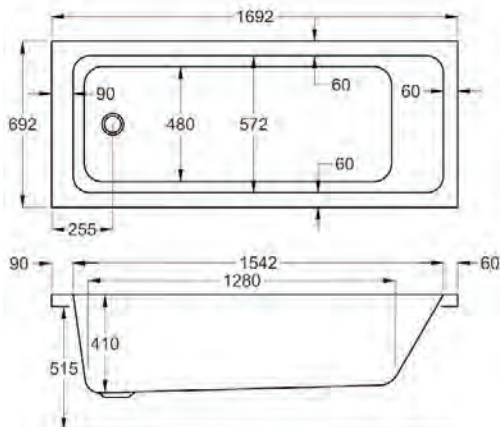

1700

**carron**5

1700 x 700mm H 515mm D 410

**5** YEARS WARRANTY **228** LITRES

Variant	Product Code	Price
Bathtub	Q4-02151	£272
Front Panel	Q4-02320	£115
End Panel	Q4-02285	£91
C-Lenda Whirlpool Bath inc. System 1	Q4-02900	£1,544