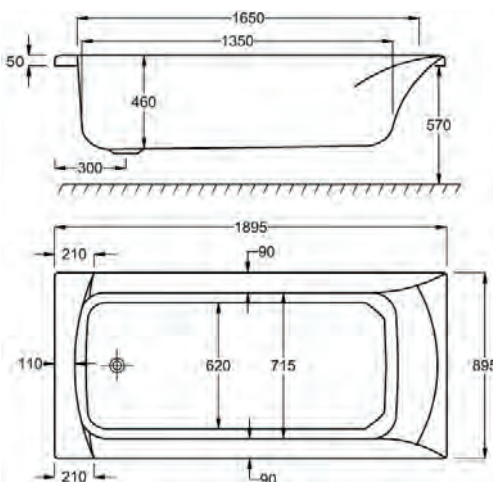

carron⁵

1800 x 800mm H 540mm D 450

5 YEARS WARRANTY **240** LITRES

Variant	Product Code	Price
Bathtub	Q4-02197	£617
Front Panel	Q4-02322	£137
End Panel	Q4-02291	£91
C-Lenda Whirlpool Bath inc. System 1	Q4-02900	£1,889

carronite™

1800 x 800mm H 540mm D 450

30 YEARS WARRANTY **240** LITRES

Variant	Product Code	Price
Bathtub	Q4-02198	£1,145
Front Panel	Q4-02323	£180
End Panel	Q4-02277	£120
C-Lenda Whirlpool Bath inc. System 1	Q4-02900	£1,889

1900