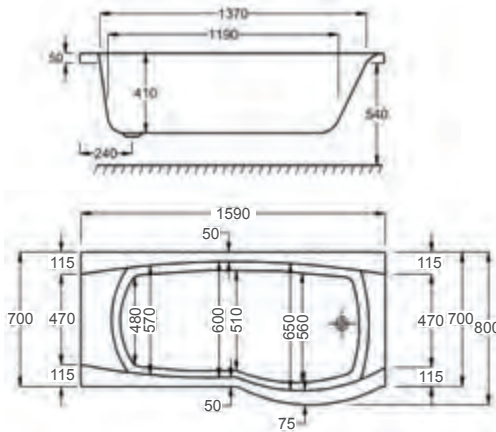

carron⁵

1600 x 700-800mm RH H 540mm D 410

5 YEARS WARRANTY **210** LITRES

Variant	Product Code	Price
Bathub	Q4-02073	£570
Front Panel	Q4-02295	£163
End Panel	Q4-02312	£107
Shower Screen	Q4-02343	£242
C-Lenda Whirlpool Bath inc. System 1	Q4-02900	£1,842

carronite™

1600 x 700-800mm RH H 540mm D 410

30 YEARS WARRANTY **210** LITRES

Variant	Product Code	Price
Bathub	Q4-02074	£947
Front Panel	Q4-02296	£334
End Panel	Q4-02313	£145
Shower Screen	Q4-02343	£242
C-Lenda Whirlpool Bath inc. System 1	Q4-02900	£1,842

1700