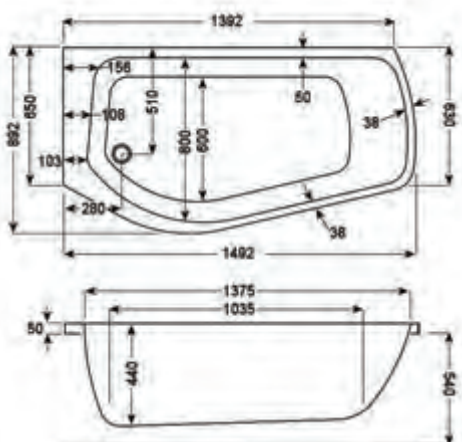

# Profile Shower Bath

carron

From **£649**

1500

**carron**<sup>5</sup>

1500 x 900mm LH H 540mm D 440

**5** **20** **241**  
YEARS WARRANTY LITRES

Variant	Product Code	Price
Bath tub	Q4-02467	£649
Curved Panel	Q4-02512	£246
Shower Screen	Q4-02380	£242