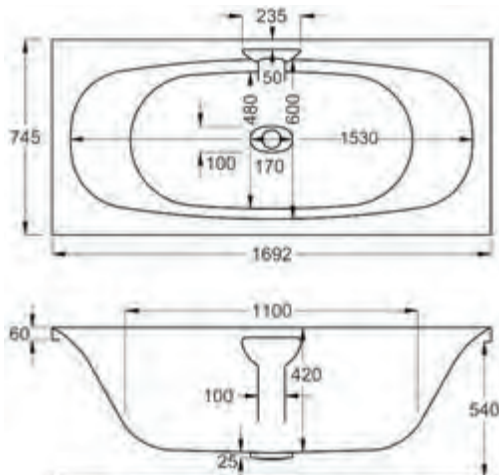

# Echelon DE

carron

From **£802**

1700

**carron**<sup>5</sup>

1700 x 750mm H 540mm D 420

**5** YEARS WARRANTY **209** LITRES

Variant	Product Code	Price
Bathtub	Q4-02079	£802
Front Panel	Q4-02318	£129
End Panel	Q4-02289	£91
Manual Valve Single Lever	Q4-43054	£193