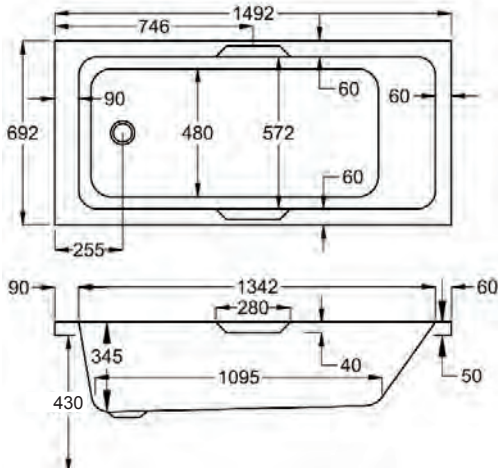

1500

carron<sup>5</sup>

1500 x 700mm H 430mm D 345

**5** YEARS WARRANTY **152** LITRES

Variant	Product Code	Price
Bathtub	Q4-02447	£316
Front Panel	Q4-02252	£115
End Panel	Q4-02258	£91
CARRONITE L Shape Panel	Q4-02499	£328