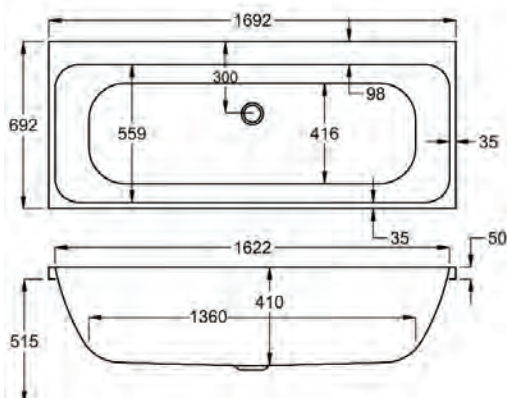

carron⁵

1650 x 700mm H 515mm D 410

5 YEARS WARRANTY **196** LITRES

Variant	Product Code	Price
Bathtub	Q4-02521	£313
Front Panel	Q4-02282	£115
End Panel	Q4-02285	£91
CARRONITE L Shape Panel	Q4-02531	£328

carronite™

1650 x 700mm H 515mm D 410

30 YEARS WARRANTY **196** LITRES

Variant	Product Code	Price
Bathtub	Q4-02522	£581
Front Panel	Q4-02268	£166
End Panel	Q4-02271	£120
CARRONITE L Shape Panel	Q4-02531	£328

1700