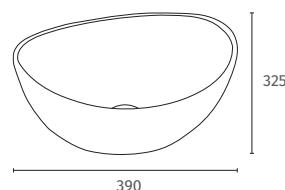

Technical Information

- 430 x 430
- 0 Tap hole.
- Sit on basin only.
- Basin waste, suitable for basins with and without an overflow, also able to adapt it to be freeflow.

RAK