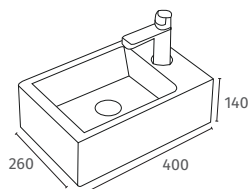

UnicaCeramics

Cloaks Square

Q4-23027	400x260x140 Basin	£209
Q4-23201	Professional Basin Waste	£22

Technical Information

- 400 x 260 x 140
- 1 Tap hole, right hand
- Wall mounted only.
- Basin waste, suitable for basins with and without an overflow, also able to adapt it to be freeflow.