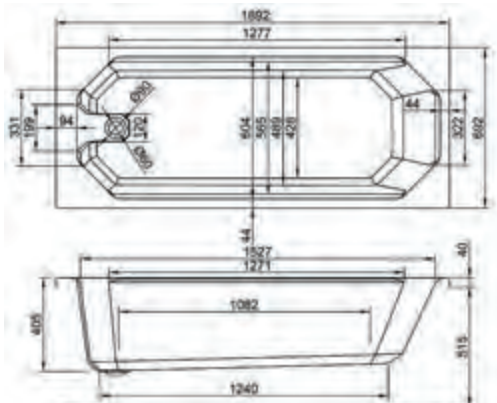

carron⁵

1650 x 700mm H 515mm D 405

5 YEARS WARRANTY **200** LITRES

Variant	Product Code	Price
Bathub	Q4-02557	£313
Front Panel	Q4-02282	£115
End Panel	Q4-02285	£91

carronite™

1650 x 700mm H 515mm D 405

30 YEARS WARRANTY **200** LITRES

Variant	Product Code	Price
Bathub	Q4-02558	£581
Front Panel	Q4-02268	£166
End Panel	Q4-02271	£120

1700