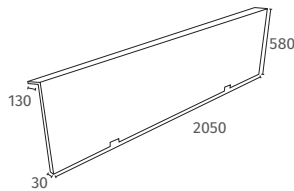

Ready to Tile Front Bath Panel with Lip 2050mm

2050 x 580 x 30mm
Easy to cut to size
Pre-formed panels with adjustable legs

Q4-23122 Front Panel 2050 with Lip **£147**