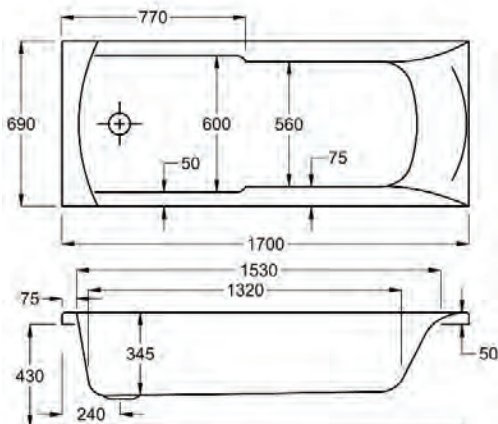

1500

carron⁵

1500 x 700mm H 430mm D 345

5 YEARS WARRANTY **131** LITRES

Variant	Product Code	Price
Bathub	Q4-02029	£273
Front Panel	Q4-02252	£115
End Panel	Q4-02258	£91
CARRONITE L Shape Panel	Q4-02499	£328

carronite™

1500 x 700mm H 430mm D 345

30 YEARS WARRANTY **131** LITRES

Variant	Product Code	Price
Bathub	Q4-02030	£512
Front Panel	Q4-02253	£166
End Panel	Q4-02259	£120
CARRONITE L Shape Panel	Q4-02499	£328

1600

carron⁵

1600 x 700mm H 430mm D 345

5 YEARS WARRANTY **138** LITRES

Variant	Product Code	Price
Bathub	Q4-02033	£273
Front Panel	Q4-02254	£115
End Panel	Q4-02258	£91
CARRONITE L Shape Panel	Q4-02500	£328

carronite™

1600 x 700mm H 430mm D 345

30 YEARS WARRANTY **138** LITRES

Variant	Product Code	Price
Bathub	Q4-02034	£512
Front Panel	Q4-02255	£166
End Panel	Q4-02259	£120
CARRONITE L Shape Panel	Q4-02500	£328

1700

carron⁵

1700 x 700mm H 430mm D 345

5 YEARS WARRANTY **145** LITRES

Variant	Product Code	Price
Bathub	Q4-02037	£273
Front Panel	Q4-02256	£115
End Panel	Q4-02258	£91
CARRONITE L Shape Panel	Q4-02501	£328

carronite™

1700 x 700mm H 430mm D 345

30 YEARS WARRANTY **145** LITRES

Variant	Product Code	Price
Bathub	Q4-02038	£512
Front Panel	Q4-02257	£166
End Panel	Q4-02259	£120
CARRONITE L Shape Panel	Q4-02501	£328

KEY FEATURES:

- Made in the UK.
- Reduced depth.
- Built to last.
- Optional grips.
- Superb heat retention.
- Premium strength.
- L-Panel option available.

Optional Grips

Optional Chrome Grips
(Pair Factory fitted before delivery)

Q4-02356 £36

ECO WATER CAPACITY