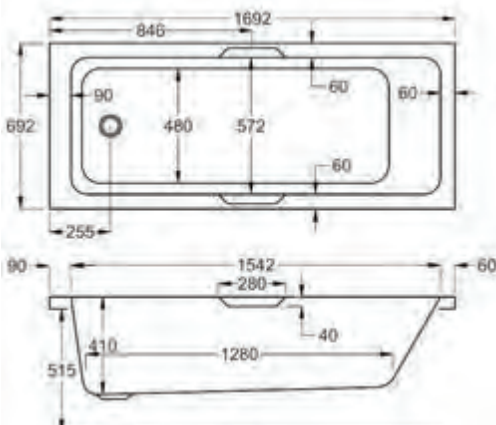

1700

carron5

1700 x 700mm H 515mm D 410

5 YEARS WARRANTY **228** LITRES

Variant	Product Code	Price
Bath tub	Q4-02169	£316
Front Panel	Q4-02320	£115
End Panel	Q4-02285	£91
C-Lenda Whirlpool Bath inc. System 1	Q4-02900	£1,588

carronite™

1700 x 700mm H 515mm D 410

30 YEARS WARRANTY **228** LITRES

Variant	Product Code	Price
Bath tub	Q4-02170	£550
Front Panel	Q4-02321	£166
End Panel	Q4-02271	£120
C-Lenda Whirlpool Bath inc. System 1	Q4-02900	£1,588