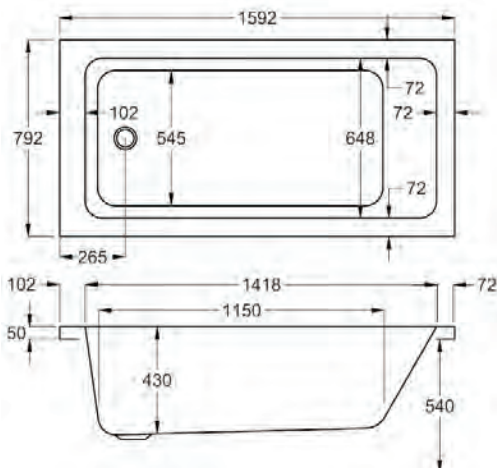

1600

carron5

1600 x 800mm H 540mm D 430

5 YEARS WARRANTY **247** LITRES

Variant	Product Code	Price
Bathtub	Q4-02145	£378
Front Panel	Q4-02281	£129
End Panel	Q4-02291	£91
C-Lenda Whirlpool Bath inc. System 1	Q4-02900	£1,650

carronite™

1600 x 800mm H 540mm D 430

30 YEARS WARRANTY **247** LITRES

Variant	Product Code	Price
Bathtub	Q4-02146	£607
Front Panel	Q4-02267	£166
End Panel	Q4-02277	£120
C-Lenda Whirlpool Bath inc. System 1	Q4-02900	£1,650

WE RECOMMEND...

The Zaneti 600 Wall Hung Basin Unit in Tempesta Grey, see page 24.

See our full range of Zaneti from page 13.

Hand Delivered
by Q4's Own
Vehicle Fleet

KEY FEATURES:

- Made in the UK.
- Superb heat retention.
- Premium strength.
- Industry leading design.
- L-Panel option available.