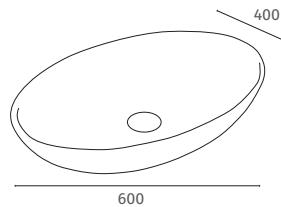

Sit-On & Wall Hung Basins

EARTH
TONES

Giro Oval Matt Chalk

Q4-29556	600 Oval Sit On Basin Chalk	£349
Q4-29537	Ceramic Waste & Cover Chalk	£79

Technical Information

- 600 x 400
- 0 Tap hole
- Sit on basin Only.

EARTH
TONES

Giro Oval Matt Slate

Q4-29558	600 Oval Sit On Basin Slate	£379
Q4-29538	Ceramic Waste & Cover Slate	£79

Technical Information

- 600 x 400
- 0 Tap hole.
- Sit on basin only.

EARTH
TONES

Giro Oval Matt Light Grey

Q4-29557	600 Oval Sit On Basin Light Grey	£379
Q4-29553	Ceramic Waste & Cover Light Grey	£79

Technical Information

- 600 x 400
- 0 Tap hole.
- Sit on basin only.

RAK

Resort

Q4-12266	360 Slimline 1TH Basin RH	£74
Q4-23201	Professional Basin Waste	£22

Technical Information

- 360 x 280
- 1 Tap hole, Right hand
- Wall hung basin.
- Basin waste, suitable for basins with and without an overflow, also able to adapt it to be freeflow.

RAK

Series 600

Q4-12112	400 1TH Basin	£76
Q4-12113	400 2TH Basin	£76
Q4-12065	Cloakroom Full Pedestal	£57
Q4-23201	Professional Basin Waste	£22

Technical Information

- 400 x 365
- 1 & 2 Tap hole.
- Wall hung basin.
- Basin waste, suitable for basins with and without an overflow, also able to adapt it to be freeflow.