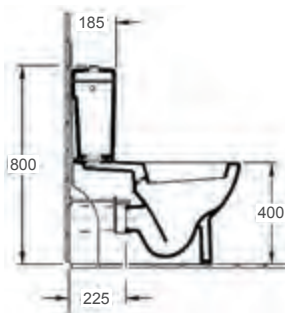

Technical Information

- Quick release seat, for the ultimate in hygiene.
- Soft close seat, for family safety and noise reduction.
- Short projection, perfect for saving space.
- Water inlet right or left.
- 6/3 Litre Cistern.

LineaCeramics