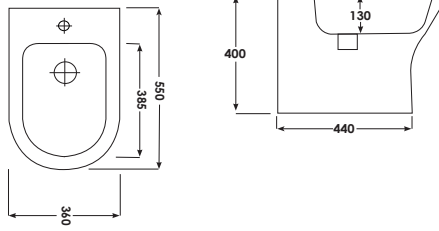

RAK

Resort

Q4-12259 Back to Wall Bidet

£167

Technical Information

- One tap hole.
- Integrated overflow.
- Floor mounted.

RAK