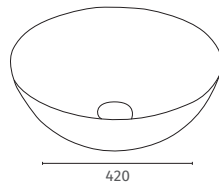

**Technical Information**

- 420 x 420
- 0 Tap hole.
- Sit on basin only.

**EARTH**  
TONES

**Giro Round Matt Light Grey**

Q4-29552	420 Round Sit On Basin Light Grey	£379
Q4-29553	Ceramic Waste & Cover Light Grey	£79