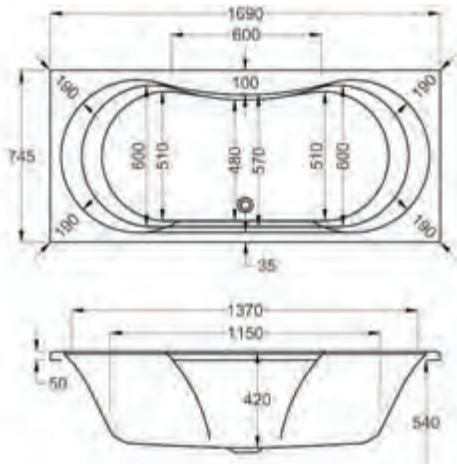

1700

carron5

1700 x 750mm H 540mm D 420

5 YEARS WARRANTY 190 LITRES

Variant	Product Code	Price
Bathtub	Q4-02017	£332
Front Panel	Q4-02318	£129
End Panel	Q4-02289	£91
C-Lenda Whirlpool Bath inc. System 1	Q4-02900	£1,604

carronite™

1700 x 750mm H 540mm D 420

30 YEARS WARRANTY 190 LITRES

Variant	Product Code	Price
Bathtub	Q4-02018	£569
Front Panel	Q4-02319	£166
End Panel	Q4-02275	£120
C-Lenda Whirlpool Bath inc. System 1	Q4-02900	£1,604

1800

carron5

1800 x 800mm H 540mm D 430

5 YEARS WARRANTY 210 LITRES

Variant	Product Code	Price
Bathtub	Q4-02019	£400
Front Panel	Q4-02322	£137
End Panel	Q4-02291	£91
C-Lenda Whirlpool Bath inc. System 1	Q4-02900	£1,672

carronite™

1800 x 800mm H 540mm D 430

30 YEARS WARRANTY 210 LITRES

Variant	Product Code	Price
Bathtub	Q4-02020	£628
Front Panel	Q4-02323	£180
End Panel	Q4-02277	£120
C-Lenda Whirlpool Bath inc. System 1	Q4-02900	£1,672

FREE carronite upgrade
When you add a c-lenda whirlpool system to a carron bath. ©carronite™

carron5 carronite™

For further details see page 169

WE RECOMMEND...

The Zaneti 600 Wall Hung Basin Unit in Slate Grey, see page 32.

See our full range of Zaneti from page 13.

Hand Delivered
by Q4's Own
Vehicle Fleet

KEY FEATURES:

- Made in the UK.
- Economical.
- Built to last.
- Superb heat retention.
- Premium strength.
- L-Panel option available.