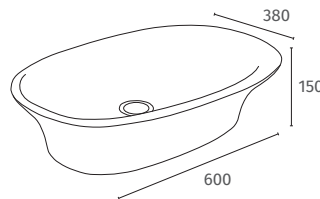

Technical Information

- 420 x 420
- 0 Tap hole basin.
- Sit on basin only.

RAK