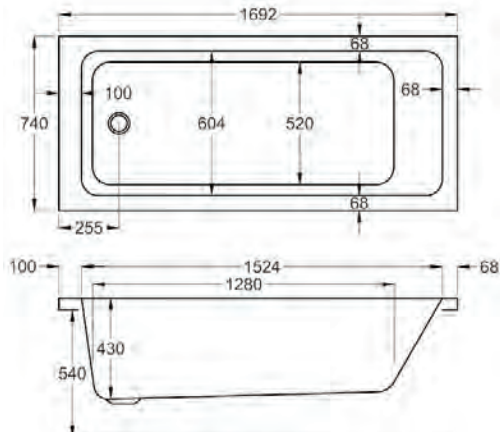

carron5

1700 x 700mm H 515mm D 410

5 YEARS WARRANTY **228** LITRES

Variant	Product Code	Price
Bathtub	Q4-02151	£272
Front Panel	Q4-02320	£115
End Panel	Q4-02285	£91
C-Lenda Whirlpool Bath inc. System 1	Q4-02900	£1,544

carronite™

1700 x 700mm H 515mm D 410

30 YEARS WARRANTY **228** LITRES

Variant	Product Code	Price
Bathtub	Q4-02152	£514
Front Panel	Q4-02321	£166
End Panel	Q4-02271	£120
C-Lenda Whirlpool Bath inc. System 1	Q4-02900	£1,544

1700