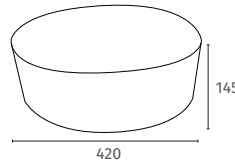

Technical Information

- 420 x 420 x 175
- 0 Tap hole.
- Sit on basin only.
- Basin waste, suitable for basins with and without an overflow, also able to adapt it to be freeflow.

RAK