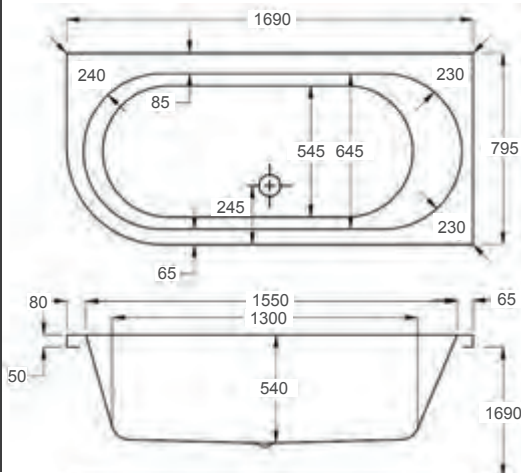

carronite™

1700 x 725mm RH H 540mm D 425

C 30 YEARS WARRANTY **205** LITRES

Variant	Product Code	Price
Bathtub	Q4-02216	£846
Curved Panel	Q4-02337	£342
C-Lenda Whirlpool Bath inc. System 1	Q4-02900	£1,771

1700