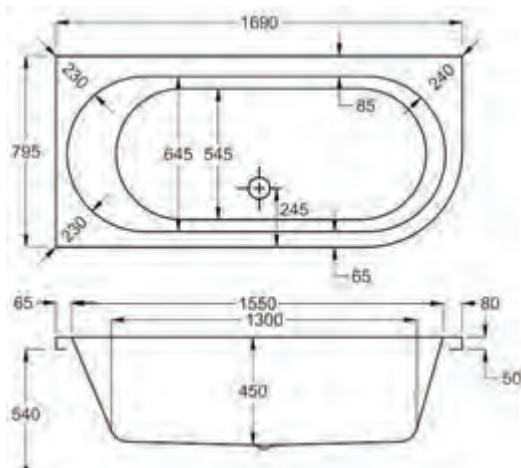

carronite™

1700 x 800mm LH H 540mm D 450

C 30 YEARS WARRANTY **250** LITRES

Variant	Product Code	Price
Bathtub	Q4-02218	£965
Curved Panel	Q4-02339	£342
C-Lenda Whirlpool Bath inc. System 1	Q4-02900	£1,873

1700