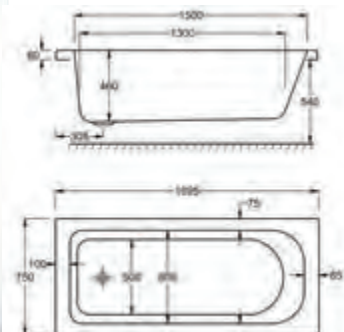

carron⁵

1800 x 800mm H 540mm D 430

5 YEARS WARRANTY **245** LITRES

Variant	Product Code	Price
Bathtub	Q4-02465	£580
Front Panel	Q4-02322	£137
End Panel	Q4-02291	£91
C-Lenda Whirlpool Bath inc. System 1	Q4-02900	£1,852

carronite^{TM}

1800 x 800mm H 540mm D 430

30 YEARS WARRANTY **245** LITRES

Variant	Product Code	Price
Bathtub	Q4-02466	£931
Front Panel	Q4-02323	£180
End Panel	Q4-02277	£120
C-Lenda Whirlpool Bath inc. System 1	Q4-02900	£1,852

1700

carron⁵

1700 x 750mm H 540mm D 460

5 YEARS WARRANTY **210** LITRES

Variant	Product Code	Price
Bathtub	Q4-02045	£511
Front Panel	Q4-02318	£129
End Panel	Q4-02289	£91
C-Lenda Whirlpool Bath inc. System 1	Q4-02900	£1,783

carronite^{TM}

1700 x 750mm H 540mm D 460

30 YEARS WARRANTY **210** LITRES

Variant	Product Code	Price
Bathtub	Q4-02046	£802
Front Panel	Q4-02319	£166
End Panel	Q4-02275	£120
C-Lenda Whirlpool Bath inc. System 1	Q4-02900	£1,783