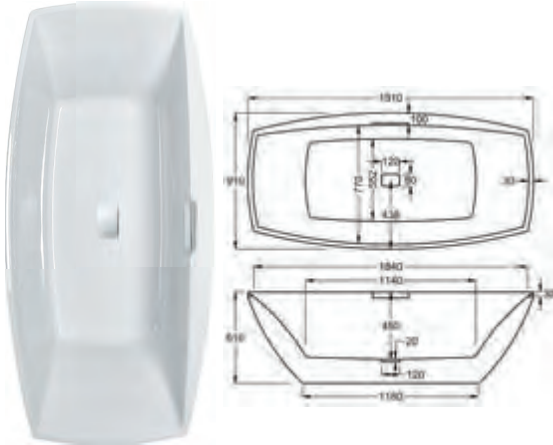

carronite™ Celsius Freestanding

30 YEARS WARRANTY

330 LITRES

1900 x 900mm Granite H 610mm D 450

Variant	Product Code	Price
Bathtub	04-02493	£3,508

1900