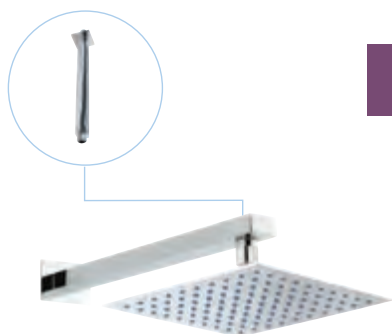

Thermostatic Valve Sets

LineaFlow

From **£321**