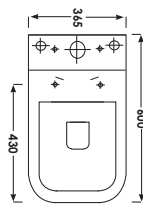

Technical Information

- Soft closing seat, for family safety and noise reduction.
- Short projection, perfect for space saving.
- Water inlet right or left.
- Quick release seat.
- 6/3 litre cistern.

RAK