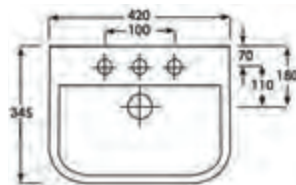

RAK

Series 600

Q4-12116	420 Semi Recessed Basin 1TH	£138
Q4-12117	420 Semi Recessed Basin 2TH	£138
Q4-23201	Professional Basin Waste	£22

Technical Information

- 420 x 345 x 165
- Minimum furniture depth 255mm.
- Professional Basin waste, suitable for basins with and without an overflow, also able to adapt it to be freeflow.