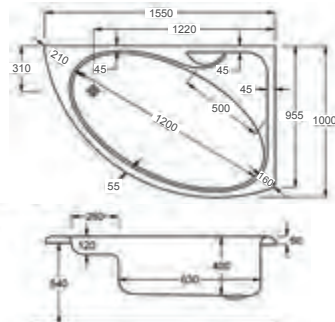

carron⁵

Dove

5 YEARS WARRANTY **20** YEARS WARRANTY **190** LITRES

1550 x 950mm LH H 540mm D 400

Variant	Product Code	Price
Bathtub	Q4-02232	£707
Corner Panel	Q4-02262	£180
C-Lenda Whirlpool Bath inc. System 1	Q4-02900	£1,979

carronite^{TM}

30 YEARS WARRANTY **190** LITRES

1550 x 950mm LH H 540mm D 400

Variant	Product Code	Price
Bathtub	Q4-02233	£1,001
Corner Panel	Q4-02263	£342
C-Lenda Whirlpool Bath inc. System 1	Q4-02900	£1,979

1550