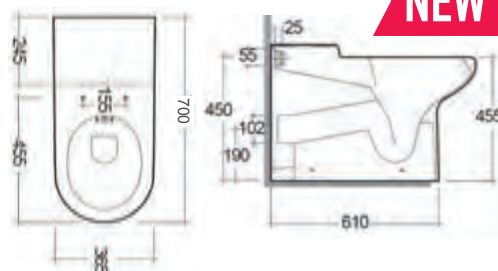

RAK

Compact Extended

Q4-12324	Back to Wall Pan	£525
Q4-12325	Soft Close Seat (No Cover)	£82
Q4-19133	6/3 Ltr Concealed Cistern	£64

Technical Information

- Tall WC, for comfort.
- Quick release seat, for easy cleaning.
- Rimless WC, for the ultimate in easy clean hygiene.