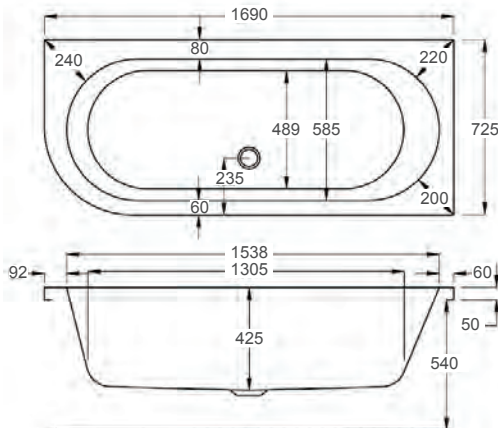

1700

carron5

1700 x 725mm LH H 540mm D 425

5 YEARS WARRANTY **20** LITRES

Variant	Product Code	Price
Bathtub	Q4-02213	£499
Curved Panel	Q4-02336	£241
C-Lenda Whirlpool Bath inc. System 1	Q4-02900	£1,771

carronite™

1700 x 725mm LH H 540mm D 425

C 30 YEARS WARRANTY **205** LITRES

Variant	Product Code	Price
Bathtub	Q4-02214	£846
Curved Panel	Q4-02337	£342
C-Lenda Whirlpool Bath inc. System 1	Q4-02900	£1,771

1700

carron5

1700 x 725mm RH H 540mm D 425

5 YEARS WARRANTY **20** LITRES

Variant	Product Code	Price
Bathtub	Q4-02215	£499
Curved Panel	Q4-02336	£241
C-Lenda Whirlpool Bath inc. System 1	Q4-02900	£1,771

carronite™

1700 x 725mm RH H 540mm D 425

C 30 YEARS WARRANTY **205** LITRES

Variant	Product Code	Price
Bathtub	Q4-02216	£846
Curved Panel	Q4-02337	£342
C-Lenda Whirlpool Bath inc. System 1	Q4-02900	£1,771

1700

carron5

1700 x 800mm LH H 540mm D 450

5 YEARS WARRANTY **20** LITRES

Variant	Product Code	Price
Bathtub	Q4-02217	£601
Curved Panel	Q4-02338	£241
C-Lenda Whirlpool Bath inc. System 1	Q4-02900	£1,873

carronite™

1700 x 800mm LH H 540mm D 450

C 30 YEARS WARRANTY **250** LITRES

Variant	Product Code	Price
Bathtub	Q4-02218	£965
Curved Panel	Q4-02339	£342
C-Lenda Whirlpool Bath inc. System 1	Q4-02900	£1,873

1700

carron5

1700 x 800mm RH H 540mm D 450

5 YEARS WARRANTY **20** LITRES

Variant	Product Code	Price
Bathtub	Q4-02219	£601
Curved Panel	Q4-02338	£241
C-Lenda Whirlpool Bath inc. System 1	Q4-02900	£1,873

carronite™

1700 x 800mm RH H 540mm D 450

C 30 YEARS WARRANTY **250** LITRES

Variant	Product Code	Price
Bathtub	Q4-02220	£965
Curved Panel	Q4-02339	£342
C-Lenda Whirlpool Bath inc. System 1	Q4-02900	£1,873