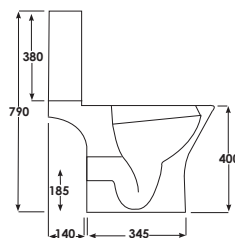

RAK

Resort

Q4-12255	Open Rimless WC Pan	£163
Q4-12252	Top Flush Cistern	£116
Q4-12287	Slim Soft Close Seat	£78
Q4-12269	Soft Close Seat	£78

**Technical Information**

- Rimless WC for the ultimate in easy clean hygiene.
- Soft close seat, for family safety and noise reduction.
- Water inlet right and left.
- Quick release seat.
- 6/3 litre cistern.