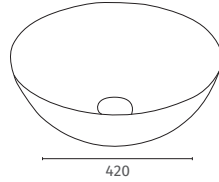

EARTH
TONES