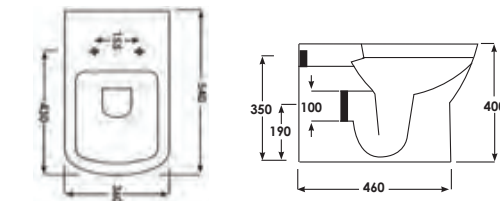

RAK

Summit

Q4-12118	Back to Wall Pan	£247
Q4-12137	Soft Close Seat	£93
Q4-19133	6/3 Ltr Concealed Cistern	£64

Technical Information

- Soft close seat, for family safety and noise reduction.
- Quick release seat, for the ultimate easy clean.