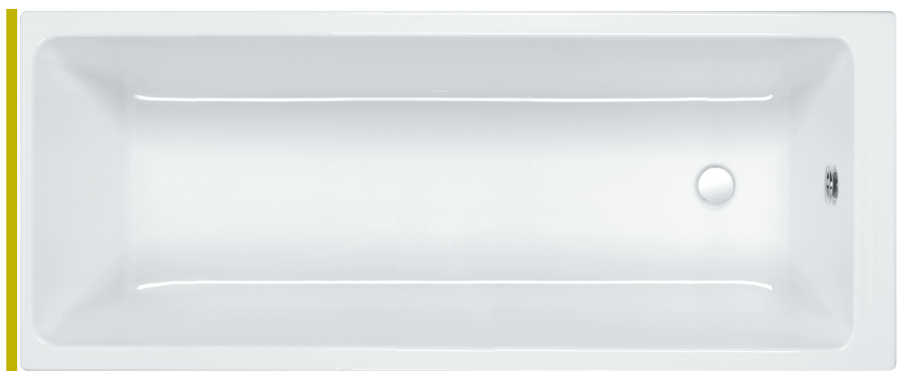

carronite™ L-Shaped Bath Panels

L-Shaped Panels

Description	Carronite Ref	Carronite Price
1500 x 700 x 430	04-02499	£328
1600 x 700 x 430	04-02500	£328
1700 x 700 x 430	04-02501	£328
1500 x 700 x 515	04-02502	£328
1600 x 700 x 515	04-02503	£328
1600 x 800 x 540	04-02567	£328
1650 x 700 x 515	04-02531	£328
1675 x 700 x 515	04-02568	£328
1700 x 700 x 515	04-02299	£328
1700 x 725 x 540	04-02570	£328
1700 x 700 x 540	04-02569	£328
1700 x 750 x 540	04-02300	£328
1700 x 800 x 540	04-02489	£328
1800 x 800 x 540	04-02301	£328