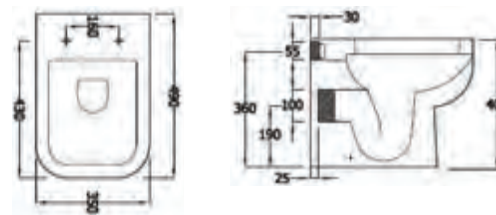

RAK

Series 600

Q4-12108	Back to Wall Pan	£160
Q4-12156	Soft Close Seat	£71
Q4-19133	6/3 Ltr Concealed Cistern	£64

Technical Information

- Soft close seat, for family safety and noise reduction.
- Short projection WC, perfect for saving space.
- Quick release seat.