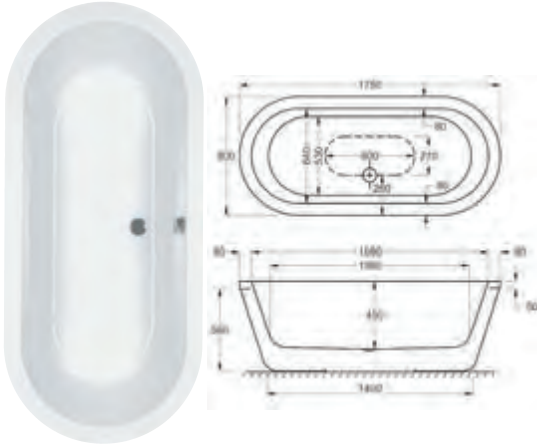

carronite™ Halcyon Oval

30
YEARS
WARRANTY

270
LITRES

1750 x 800mm Black H 560mm D 450

Variant	Product Code	Price
Bathtub	Q4-02104	£1,903

Comes with Waste

1750