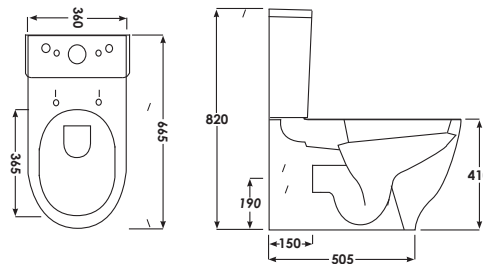

Moon

Q4-12227	Flush Fit WC Pan	£288
Q4-12231	Top Flush 3/6ltr Cistern	£154
Q4-12236	Soft Close Seat	£98

Technical Information

- Soft close seat, for family safety and noise reduction.
- Quick release seat, for the ultimate in easy clean.
- Water inlet right and left.

RAK