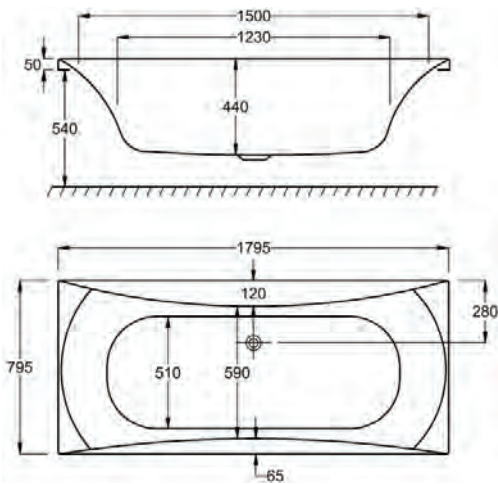

carron5

1700 x 750mm H 540mm D 425

5 YEARS WARRANTY 175 LITRES

Variant	Product Code	Price
Bathub	Q4-02007	£442
Front Panel	Q4-02318	£129
End Panel	Q4-02289	£91
C-Lenda Whirlpool Bath inc. System 1	Q4-02900	£1,714

carronite™

1700 x 750mm H 540mm D 425

30 YEARS WARRANTY 175 LITRES

Variant	Product Code	Price
Bathub	Q4-02008	£686
Front Panel	Q4-02319	£166
End Panel	Q4-02275	£120
C-Lenda Whirlpool Bath inc. System 1	Q4-02900	£1,714

1800

carron5

1800 x 800mm H 540mm D 440

5 YEARS WARRANTY 220 LITRES

Variant	Product Code	Price
Bathub	Q4-02009	£587
Front Panel	Q4-02322	£137
End Panel	Q4-02291	£91
C-Lenda Whirlpool Bath inc. System 1	Q4-02900	£1,859

carronite™

1800 x 800mm H 540mm D 440

30 YEARS WARRANTY 220 LITRES

Variant	Product Code	Price
Bathub	Q4-02010	£917
Front Panel	Q4-02323	£180
End Panel	Q4-02277	£120
C-Lenda Whirlpool Bath inc. System 1	Q4-02900	£1,859

WE RECOMMEND...

The Zaneti 800 Wall Hung Basin Unit in Slate Grey, see page 32.