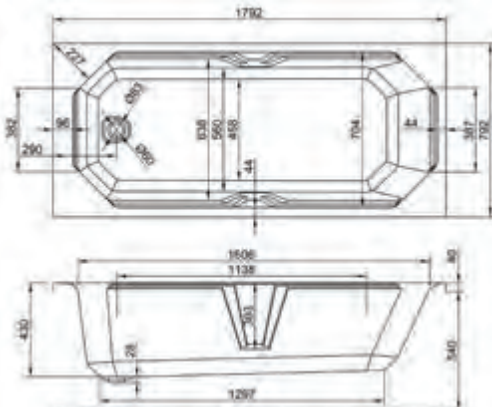

Variant	Product Code	Price
Bathtub	Q4-02535	£994
Front Panel	Q4-02543	£199
L-Shaped Panel	Q4-02545	£337

Comes with Waste & Grips

1800

**carronite™**

1800 x 800mm H 540mm D 430

30 YEARS WARRANTY

268 LITRES

Variant	Product Code	Price
Bathtub	Q4-02580	£1,306
Front Panel	Q4-02544	£215
L-Shaped Panel	Q4-02546	£337