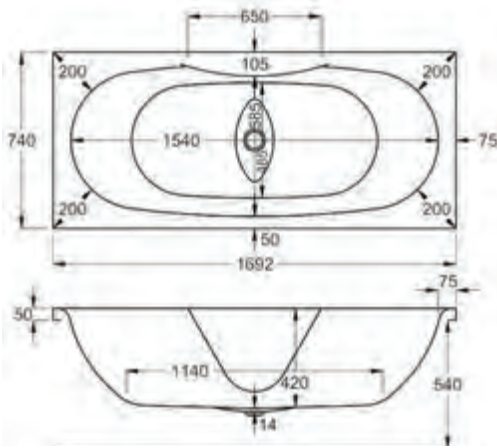

1700

carron5

1700 x 750mm H 540mm D 420

5 YEARS WARRANTY **205** LITRES

Variant	Product Code	Price
Bathtub	Q4-02090	£438
Front Panel	Q4-02318	£129
End Panel	Q4-02289	£91
C-Lenda Whirlpool Bath inc. System 1	Q4-02900	£1,710

carronite™

1700 x 750mm H 540mm D 420

30 YEARS WARRANTY **205** LITRES

Variant	Product Code	Price
Bathtub	Q4-02091	£674
Front Panel	Q4-02319	£166
End Panel	Q4-02275	£120
C-Lenda Whirlpool Bath inc. System 1	Q4-02900	£1,710

1800

carron5

1800 x 800mm H 540mm D 430

5 YEARS WARRANTY **233** LITRES

Variant	Product Code	Price
Bathtub	Q4-02092	£552
Front Panel	Q4-02322	£137
End Panel	Q4-02291	£91
C-Lenda Whirlpool Bath inc. System 1	Q4-02900	£1,824

carronite™

1800 x 800mm H 540mm D 430

30 YEARS WARRANTY **233** LITRES

Variant	Product Code	Price
Bathtub	Q4-02093	£892
Front Panel	Q4-02323	£180
End Panel	Q4-02277	£120
C-Lenda Whirlpool Bath inc. System 1	Q4-02900	£1,824

FREE carronite upgrade
When you add a c-lenda whirlpool system to a carron bath. ©carronite™

carron5 carronite™

For further details see page 169

WE RECOMMEND...

The Zaneti 600 Wall Hung Basin Unit in Tempesta Grey, see page 24.

See our full range of Zaneti from page 13.

Order Before
5PM for
Next Day
Delivery

KEY FEATURES:

- Made in the UK.
- 30 Year warranty on Carronite.
- Premium strength.
- Built to last.
- Industry leading design.
- L-Panel option available.