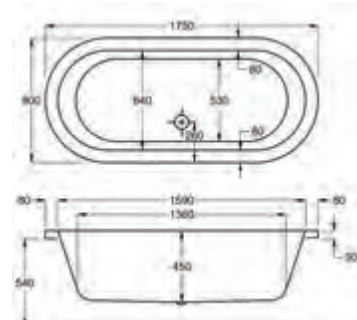

carron⁵ Halcyon Square Inset

1750 x 800mm H 550mm D 440

Variant
Bath tub

5 **20** YEARS WARRANTY **286** LITRES

Product Code
Q4-02487

Price
£558

carronite^{TM}

1750 x 800mm H 550mm D 440

Variant
Bath tub

C **30** YEARS WARRANTY **286** LITRES

Product Code
Q4-02488

Price
£990

1750