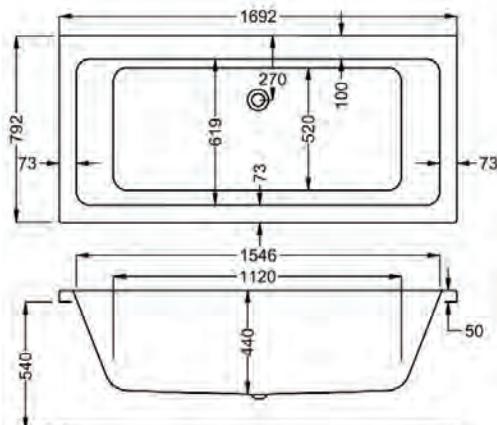

carron5

1700 x 750mm H 540mm D 430

5 YEARS WARRANTY **190** LITRES

Variant	Product Code	Price
Bathtub	Q4-02157	£340
Front Panel	Q4-02318	£129
End Panel	Q4-02289	£91
C-Lenda Whirlpool Bath inc. System 1	Q4-02900	£1,612

carronite™

1700 x 750mm H 540mm D 430

30 YEARS WARRANTY **190** LITRES

Variant	Product Code	Price
Bathtub	Q4-02158	£582
Front Panel	Q4-02319	£166
End Panel	Q4-02275	£120
C-Lenda Whirlpool Bath inc. System 1	Q4-02900	£1,612

1700