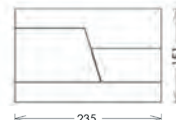

Zone Chrome Flush Plate

Zone Panels are suitable for all Linea WC frames and 820, 980 and 1180 cisterns

Q4-23113 Zone Chrome £34