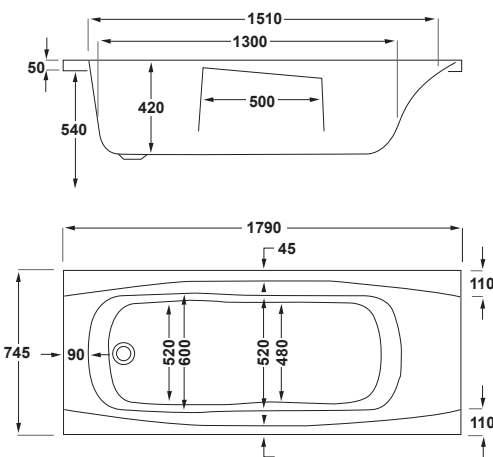

1800

carron⁵

1800 x 750mm H 540mm D 420

5 YEARS WARRANTY **210** LITRES

Variant	Product Code	Price
Bath tub	Q4-02116	£547
Front Panel	Q4-02322	£137
End Panel	Q4-02289	£91
C-Lenda Whirlpool Bath inc. System 1	Q4-02900	£1,819

carronite™

1800 x 750mm H 540mm D 420

30 YEARS WARRANTY **210** LITRES

Variant	Product Code	Price
Bath tub	Q4-02117	£857
Front Panel	Q4-02323	£180
End Panel	Q4-02275	£120
C-Lenda Whirlpool Bath inc. System 1	Q4-02900	£1,819