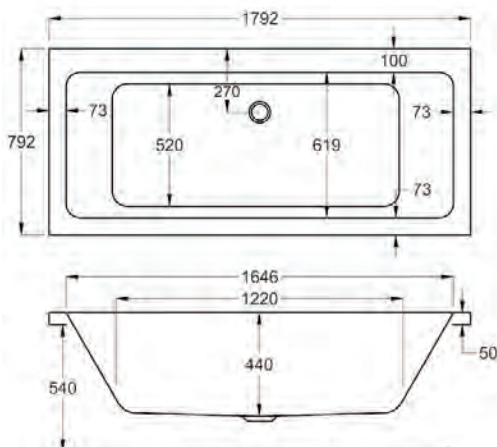

carron5

1700 x 800mm H 540mm D 440

5 YEARS WARRANTY **200** LITRES

Variant	Product Code	Price
Bathtub	Q4-02392	£378
Front Panel	Q4-02318	£129
End Panel	Q4-02291	£91
C-Lenda Whirlpool Bath inc. System 1	Q4-02900	£1,650

carronite™

1700 x 800mm H 540mm D 440

30 YEARS WARRANTY **200** LITRES

Variant	Product Code	Price
Bathtub	Q4-02393	£607
Front Panel	Q4-02319	£166
End Panel	Q4-02277	£120
C-Lenda Whirlpool Bath inc. System 1	Q4-02900	£1,650

1800