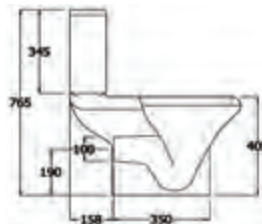

Technical Information

- Soft close seat, for family safety and noise reduction.
- Short projection.
- Water inlet right and left.
- Quick release seat.

RAK

Compact

Q4-12202	Std. WC Pan	£126
Q4-12203	Top Flush Cistern	£105
Q4-12153	Soft Close Seat	£71

Technical Information

- Soft close seat, for family safety and noise reduction.
- Quick release seat for easy cleaning.
- Short projection.
- Water inlet right and left.

RAK