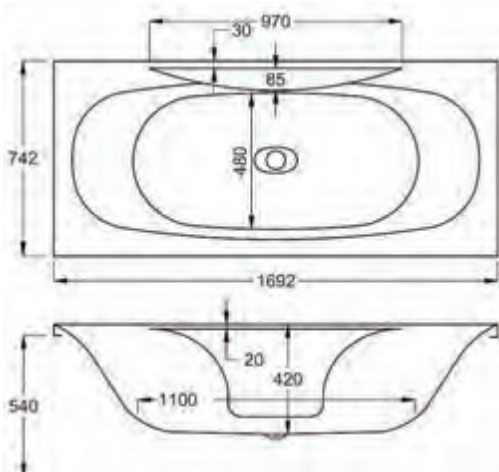

# Equity DE

carron

From **£551**

1700

**carron**<sup>5</sup>

1700 x 750mm H 540mm D 420

**5** **20** **204**  
YEARS WARRANTY LITRES

Variant	Product Code	Price
Bath tub	Q4-02359	£551
Front Panel	Q4-02318	£129
End Panel	Q4-02289	£91
C-Lenda Whirlpool Bath inc. System 1	Q4-02900	£1,823