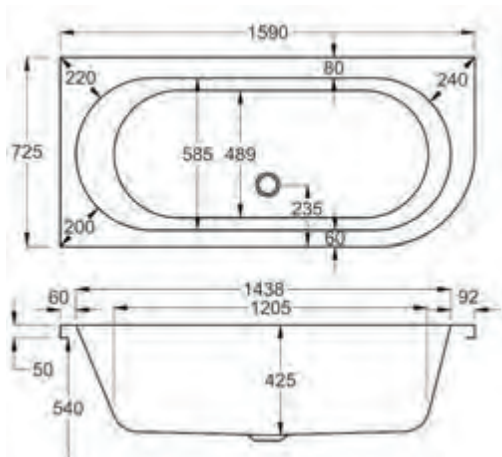

carron⁵

1600 x 725mm LH H 540mm D 425

5 YEARS WARRANTY **197** LITRES

Variant	Product Code	Price
Bath tub	Q4-02209	£499
Curved Panel	Q4-02334	£241
C-Lenda Whirlpool Bath inc. System 1	Q4-02900	£1,771

carronite™

1600 x 725mm LH H 540mm D 425

30 YEARS WARRANTY **197** LITRES

Variant	Product Code	Price
Bath tub	Q4-02210	£846
Curved Panel	Q4-02335	£342
C-Lenda Whirlpool Bath inc. System 1	Q4-02900	£1,771

1600