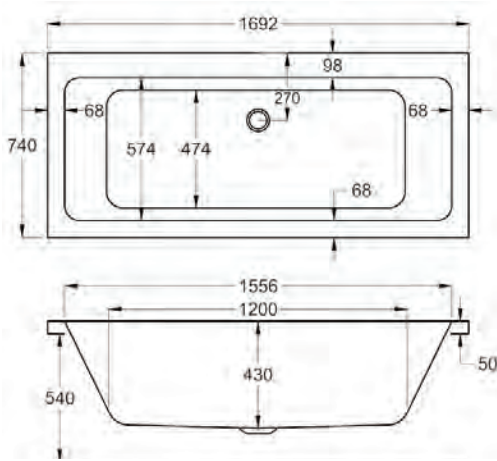

1700

carron5

1700 x 750mm H 540mm D 430

5 YEARS WARRANTY **190** LITRES

Variant	Product Code	Price
Bathtub	Q4-02157	£340
Front Panel	Q4-02318	£129
End Panel	Q4-02289	£91
C-Lenda Whirlpool Bath inc. System 1	Q4-02900	£1,612

carronite™

1700 x 750mm H 540mm D 430

30 YEARS WARRANTY **190** LITRES

Variant	Product Code	Price
Bathtub	Q4-02158	£582
Front Panel	Q4-02319	£166
End Panel	Q4-02275	£120
C-Lenda Whirlpool Bath inc. System 1	Q4-02900	£1,612

1700

carron5

1700 x 800mm H 540mm D 440

5 YEARS WARRANTY **200** LITRES

Variant	Product Code	Price
Bathtub	Q4-02392	£378
Front Panel	Q4-02318	£129
End Panel	Q4-02291	£91
C-Lenda Whirlpool Bath inc. System 1	Q4-02900	£1,650

carronite™

1700 x 800mm H 540mm D 440

30 YEARS WARRANTY **200** LITRES

Variant	Product Code	Price
Bathtub	Q4-02393	£607
Front Panel	Q4-02319	£166
End Panel	Q4-02277	£120
C-Lenda Whirlpool Bath inc. System 1	Q4-02900	£1,650

1800

carron5

1800 x 800mm H 540mm D 440

5 YEARS WARRANTY **230** LITRES

Variant	Product Code	Price
Bathtub	Q4-02161	£409
Front Panel	Q4-02322	£137
End Panel	Q4-02291	£91
C-Lenda Whirlpool Bath inc. System 1	Q4-02900	£1,681

carronite™

1800 x 800mm H 540mm D 440

30 YEARS WARRANTY **230** LITRES

Variant	Product Code	Price
Bathtub	Q4-02162	£655
Front Panel	Q4-02323	£180
End Panel	Q4-02277	£120
C-Lenda Whirlpool Bath inc. System 1	Q4-02900	£1,681

1900

carron5

1900 x 900mm H 570mm D 450

5 YEARS WARRANTY **350** LITRES

Variant	Product Code	Price
Bathtub	Q4-02163	£643
Front Panel	Q4-02284	£137
End Panel	Q4-02294	£101
C-Lenda Whirlpool Bath inc. System 1	Q4-02900	£1,915

carronite™

1900 x 900mm H 570mm D 450

30 YEARS WARRANTY **350** LITRES

Variant	Product Code	Price
Bathtub	Q4-02164	£1,021
Front Panel	Q4-02270	£180
End Panel	Q4-02279	£133
C-Lenda Whirlpool Bath inc. System 1	Q4-02900	£1,915