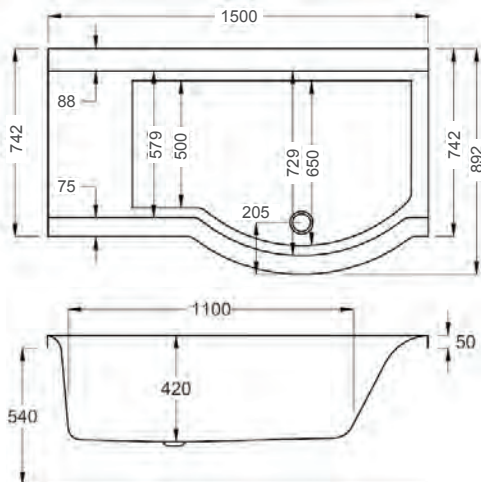

1500

carron5

1500 x 750-900mm LH H 540mm D 420

5 YEARS WARRANTY **228** LITRES

Variant	Product Code	Price
Bathtub	04-02365	£628
Front Panel	04-02373	£225
L-Shaped Panel		N/A
Shower Screen	04-02380	£242
C-Lenda Whirlpool Bath inc. System 1	04-02900	£1,900

carronite™

1500 x 750-900mm LH H 540mm D 420

30 YEARS WARRANTY **228** LITRES

Variant	Product Code	Price
Bathtub	04-02366	£1,045
Front Panel	04-02374	£360
L-Shaped Panel	04-02505	£492
Shower Screen	04-02380	£242
C-Lenda Whirlpool Bath inc. System 1	04-02900	£1,900

1500

carron5

1500 x 750-900mm RH H 540mm D 420

5 YEARS WARRANTY **228** LITRES

Variant	Product Code	Price
Bathtub	04-02367	£628
Front Panel	04-02373	£225
L-Shaped Panel		N/A
Shower Screen	04-02380	£242
C-Lenda Whirlpool Bath inc. System 1	04-02900	£1,900

carronite™

1500 x 750-900mm RH H 540mm D 420

30 YEARS WARRANTY **288** LITRES

Variant	Product Code	Price
Bathtub	04-02368	£1,045
Front Panel	04-02374	£360
L-Shaped Panel	04-02505	£492
Shower Screen	04-02380	£242
C-Lenda Whirlpool Bath inc. System 1	04-02900	£1,900

1700

carron5

1700 x 750-900mm LH H 540mm D 420

5 YEARS WARRANTY **260** LITRES

Variant	Product Code	Price
Bathtub	04-02369	£628
Front Panel	04-02375	£225
L-Shaped Panel		N/A
Shower Screen	04-02380	£242
C-Lenda Whirlpool Bath inc. System 1	04-02900	£1,900

carronite™

1700 x 750-900mm LH H 540mm D 420

30 YEARS WARRANTY **260** LITRES

Variant	Product Code	Price
Bathtub	04-02370	£1,045
Front Panel	04-02376	£360
L-Shaped Panel	04-02506	£492
Shower Screen	04-02380	£242
C-Lenda Whirlpool Bath inc. System 1	04-02900	£1,900

1700

carron5

1700 x 750-900mm RH H 540mm D 420

5 YEARS WARRANTY **260** LITRES

Variant	Product Code	Price
Bathtub	04-02371	£628
Front Panel	04-02375	£225
L-Shaped Panel		N/A
Shower Screen	04-02380	£242
C-Lenda Whirlpool Bath inc. System 1	04-02900	£1,900