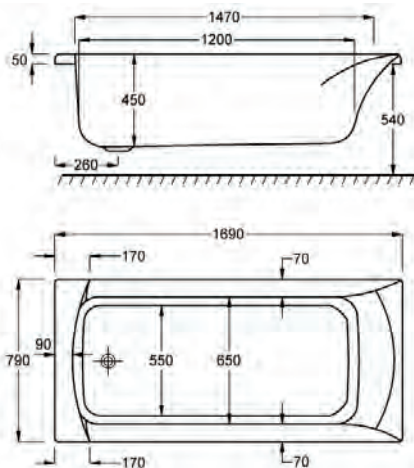

carron⁵

1700 x 750mm H 540mm D 440

5 YEARS WARRANTY **195** LITRES

Variant	Product Code	Price
Bathtub	Q4-02189	£466
Front Panel	Q4-02318	£129
End Panel	Q4-02289	£91
C-Lenda Whirlpool Bath inc. System 1	Q4-02900	£1,738

carronite™

1700 x 750mm H 540mm D 440

30 YEARS WARRANTY **195** LITRES

Variant	Product Code	Price
Bathtub	Q4-02190	£749
Front Panel	Q4-02319	£166
End Panel	Q4-02275	£120
C-Lenda Whirlpool Bath inc. System 1	Q4-02900	£1,738

1700