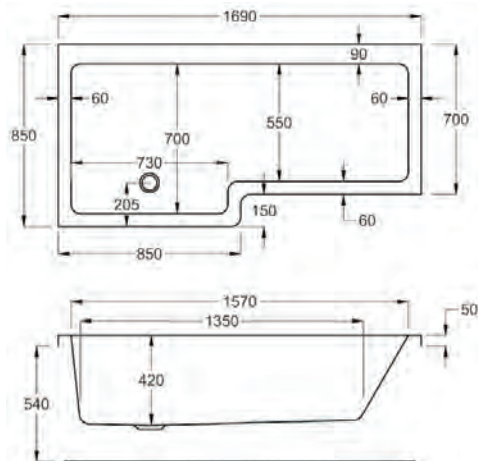

carronite™

1600 x 700-850mm RH H 540mm D 420

30 YEARS WARRANTY **250** LITRES

Variant	Product Code	Price
Bath tub	Q4-02389	£661
Front Panel	Q4-02391	£371
End Panel	Q4-02313	£145
Shower Screen cw Hinged Return	Q4-02347	£258

1700