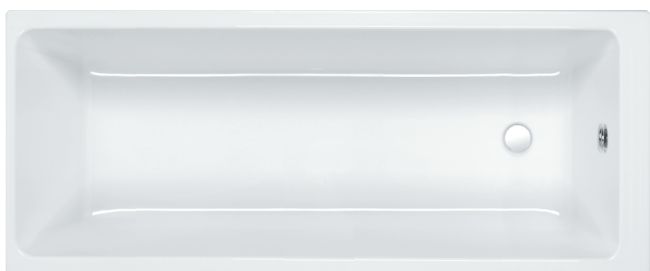

Quantum SE

carron

A modern classic; contemporary lines infused with simplicity.
Endless size solutions from our huge central stock.

Available in Carronite and standard 5mm Quantum single ended baths are suitable for both showering and bathing requirements in any bathroom.

From **£272**

FREE carronite upgrade
When you add a c-lenda whirlpool system to a carron bath. ©carronite™

carron5 ©carronite™

For further details see page 169