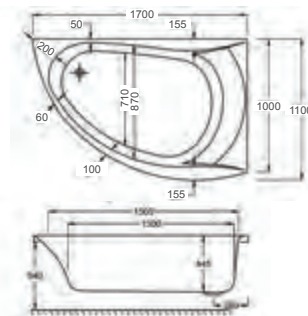

carron5

Omega

5 **20** **255**
YEARS WARRANTY LITRES

1700 x 1000mm LH	H 540mm	D 445		
Variant			Product Code	Price
Bathub			04-02238	£922
Corner Panel			04-02306	£180
C-Lenda Whirlpool Bath inc. System 1			04-02900	£2,194

carronite™

C **30** **255**
YEARS WARRANTY LITRES

1700 x 1000mm LH	H 540mm	D 445		
Variant			Product Code	Price
Bathub			04-02239	£1,520
Corner Panel			04-02307	£342
C-Lenda Whirlpool Bath inc. System 1			04-02900	£2,194

1700