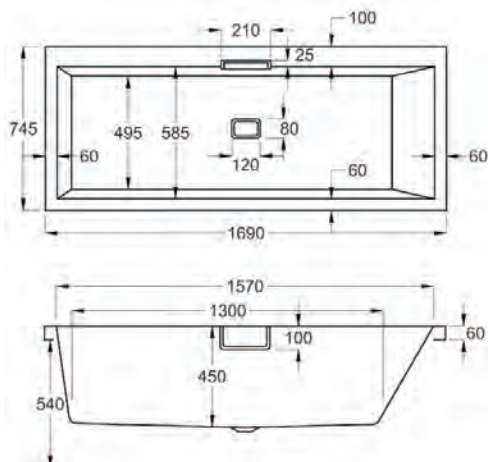

1700

carronite™

1700 x 700mm LH H 540mm D 430

30 YEARS WARRANTY

265 LITRES

Variant	Product Code	Price
Bathtub	Q4-02406	£841
Front Panel	Q4-02319	£166
End Panel	Q4-02272	£120
L-Shaped Panel	Q4-02569	£328
C-Lenda Whirlpool Bath inc. System 1	Q4-02900	£2,113

1700

carronite™

1700 x 700mm RH H 540mm D 430

30 YEARS WARRANTY

265 LITRES

Variant	Product Code	Price
Bathtub	Q4-02407	£841
Front Panel	Q4-02319	£166
End Panel	Q4-02272	£120
L-Shaped Panel	Q4-02569	£328
C-Lenda Whirlpool Bath inc. System 1	Q4-02900	£2,113

1700

carronite™

1700 x 750mm LH H 540mm D 450

30 YEARS WARRANTY

275 LITRES

Variant	Product Code	Price
Bathtub	Q4-02408	£994
Front Panel	Q4-02319	£166
End Panel	Q4-02275	£120
L-Shaped Panel	Q4-02300	£328
C-Lenda Whirlpool Bath inc. System 1	Q4-02900	£2,266

1700

carronite™

1700 x 750mm RH H 540mm D 450

30 YEARS WARRANTY

275 LITRES

Variant	Product Code	Price
Bathtub	Q4-02409	£994
Front Panel	Q4-02319	£166
End Panel	Q4-02275	£120
L-Shaped Panel	Q4-02300	£328
C-Lenda Whirlpool Bath inc. System 1	Q4-02900	£2,266