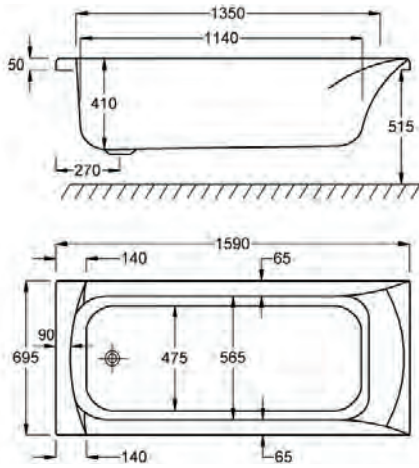

1600

carron⁵

1600 x 700mm H 515mm D 410

5 YEARS WARRANTY **162** LITRES

Variant	Product Code	Price
Bath tub	Q4-02055	£349
Front Panel	Q4-02316	£115
End Panel	Q4-02285	£91
C-Lenda Whirlpool Bath inc. System 1	Q4-02900	£1,621

carronite™

1600 x 700mm H 515mm D 410

30 YEARS WARRANTY **162** LITRES

Variant	Product Code	Price
Bath tub	Q4-02056	£634
Front Panel	Q4-02317	£166
End Panel	Q4-02271	£120
C-Lenda Whirlpool Bath inc. System 1	Q4-02900	£1,621