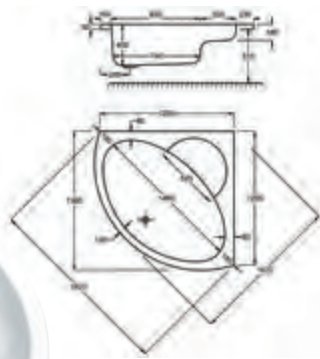

1300

**carron**<sup>5</sup>

Monarch

**5** YEARS WARRANTY **235** LITRES

1300 x 1300mm H 540mm D 400

Variant	Product Code	Price
Bathtub	Q4-02236	£805
Corner Panel	Q4-02304	£180
C-Lenda Whirlpool Bath inc. System 1	Q4-02900	£2,077