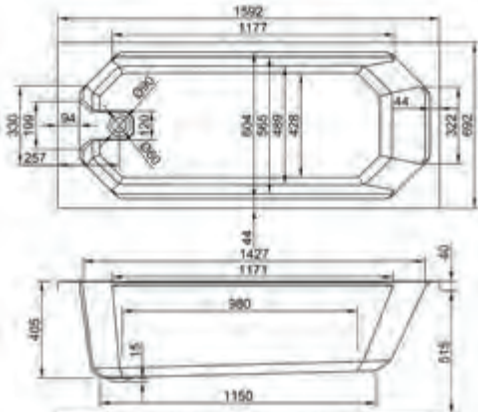

1600

carron⁵

1600 x 700mm H 515mm D 405

5 YEARS WARRANTY **192** LITRES

Variant	Product Code	Price
Bathub	Q4-02555	£313
Front Panel	Q4-02316	£115
End Panel	Q4-02285	£91

carronite™

1600 x 700mm H 515mm D 405

30 YEARS WARRANTY **192** LITRES

Variant	Product Code	Price
Bathub	Q4-02556	£581
Front Panel	Q4-02317	£166
End Panel	Q4-02271	£120

1650

carron⁵

1650 x 700mm H 515mm D 405

5 YEARS WARRANTY **200** LITRES

Variant	Product Code	Price
Bathub	Q4-02557	£313
Front Panel	Q4-02282	£115
End Panel	Q4-02285	£91

carronite™

1650 x 700mm H 515mm D 405

30 YEARS WARRANTY **200** LITRES

Variant	Product Code	Price
Bathub	Q4-02558	£581
Front Panel	Q4-02268	£166
End Panel	Q4-02271	£120

1700

carron⁵

1700 x 700mm H 515mm D 405

5 YEARS WARRANTY **209** LITRES

Variant	Product Code	Price
Bathub	Q4-02559	£313
Front Panel	Q4-02320	£115
End Panel	Q4-02285	£91

carronite™

1700 x 700mm H 515mm D 405

30 YEARS WARRANTY **209** LITRES

Variant	Product Code	Price
Bathub	Q4-02560	£581
Front Panel	Q4-02321	£166
End Panel	Q4-02271	£120

KEY FEATURES:

- Made in the UK.
- Premium strength.
- Built to last.
- Art deco design.
- L-Panel option available.

WE RECOMMEND...

The Traditional Hatfield Radiator, see page 431.

See our full range of Radiators from page 431.

Order Before
5PM for
Next Day
Delivery