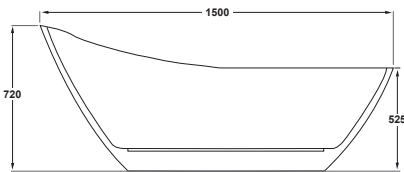

# Opulence

From **£1,349**

1500

1500 x 750mm H 720mm D 470

<b>1</b> PIECE	<b>10</b> YEARS WARRANTY	COMES WITH WASTE
-------------------	--------------------------------	------------------------

Variant	Product Code	Price
Bathtub	04-43503	£1,349