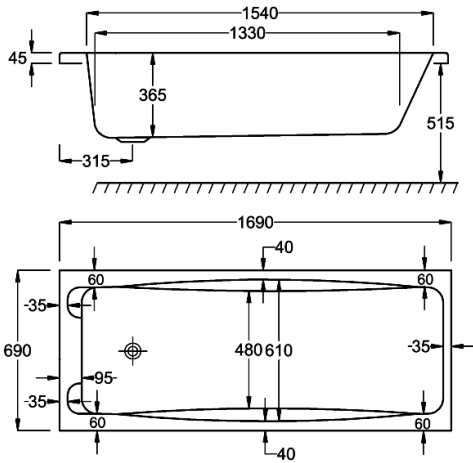

1700

carron5

1700 x 700mm H 515mm D 365

5 20 YEARS WARRANTY **155** LITRES

Variant	Product Code	Price
Bathub	Q4-02221	£245
Front Panel	Q4-02320	£115
End Panel	Q4-02285	£91

carronite™

1700 x 700mm H 515mm D 365

C 30 YEARS WARRANTY **155** LITRES

Variant	Product Code	Price
Bathub	Q4-02222	£522
Front Panel	Q4-02321	£166
End Panel	Q4-02271	£120

1800

carron5

1800 x 700mm H 540mm D 365

5 20 YEARS WARRANTY **185** LITRES

Variant	Product Code	Price
Bathub	Q4-02224	£491
Front Panel	Q4-02322	£137
End Panel	Q4-02286	£91

carronite™

1800 x 700mm H 540mm D 365

C 30 YEARS WARRANTY **185** LITRES

Variant	Product Code	Price
Bathub	Q4-02225	£761
Front Panel	Q4-02323	£180
End Panel	Q4-02272	£120

1700

carron8

1700 x 700mm H 515mm D 365

8 20 YEARS WARRANTY **155** LITRES

Variant	Product Code	Price
Bathub	Q4-02223	£335
Front Panel	Q4-02320	£115
End Panel	Q4-02285	£91

WE RECOMMEND...

The Luxury Flat Towel Rail, see page 319.

See our full range of Radiators from page 317.

KEY FEATURES:

- Available in Carronite and 8mm.
- Made in the UK.
- Twin grip.
- Premium strength.
- Superb heat retention.

Order Before
5PM for
Next Day
Delivery