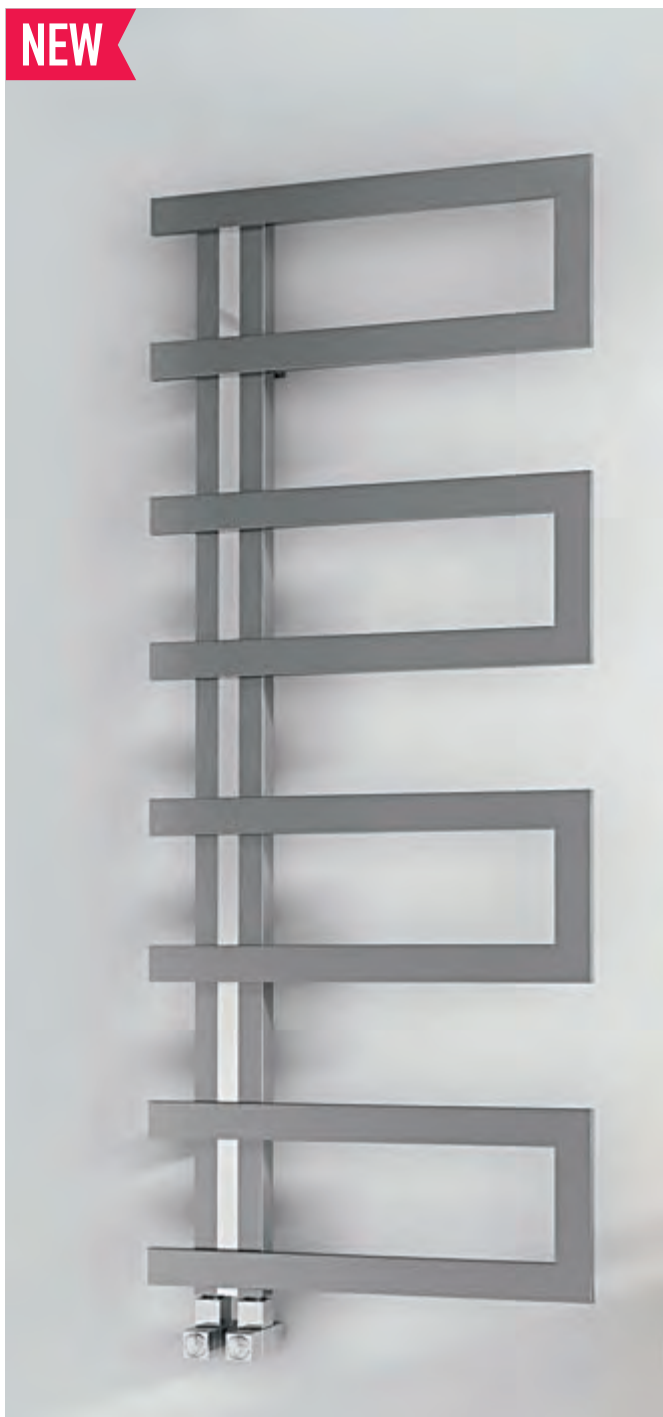

NEW

Ref	Size	Pipe Centres	Wall to Pipe	Sections	WATT	BTU	Price
Q4-24015	1000 x 500	50	65	8	526	1800	£665

KEY FEATURES:

- Brushed finish.
- Hidden fixings.
- Vertical installation.
- Can be mounted left and right side.
- 100% stainless steel.

NEW

Ref	Size	Pipe Centres	Wall to Pipe	Sections	WATT	BTU	Price
Q4-24016	1000 x 500	50	40-55	12	445	1517	£769

KEY FEATURES:

- Brushed finish.
- Hidden fixings.
- Vertical installation.
- Can be mounted left and right side.
- 100% stainless steel.