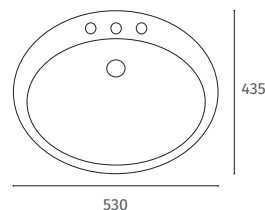

RAK

Jessica

Q4-12294	Inset Basin 1TH	£94
Q4-12295	Inset Basin 2TH	£94
Q4-23201	Professional Basin Waste	£22

Technical Information

- 530 x 435
- 1 & 2 Tap hole.
- Under mount / inset basin.
- Basin waste, suitable for basins with and without an overflow, also able to adapt it to be freeflow.