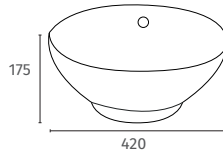

Sit- On Basins

LineaCeramics