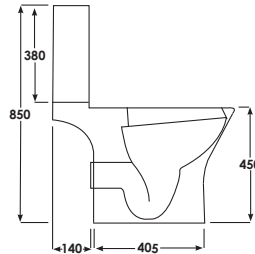

Resort Open Back

Q4-12253	Tall Open Rimless WC Pan	£268
Q4-12252	Top Flush Cistern	£116
Q4-12288	Slim Soft Close Seat	£97
Q4-12154	Soft Close Seat	£88

Technical Information

- Rimless WC, for the ultimate in easy clean hygiene.
- Soft close seat, for family safety and noise reduction.
- Quick release seat.
- Water inlet right and left.

RAK