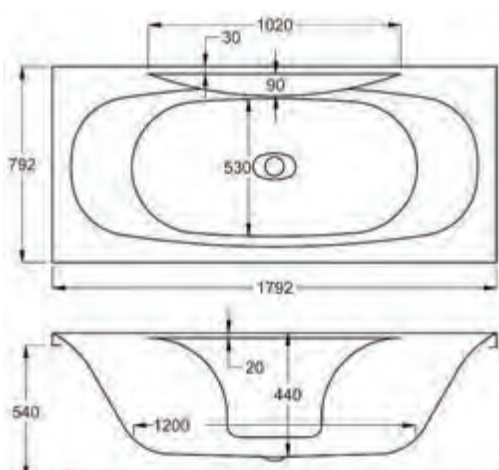

carron⁵

1700 x 750mm H 540mm D 420

5 **20** **204**
YEARS WARRANTY LITRES

Variant	Product Code	Price
Bath tub	Q4-02359	£551
Front Panel	Q4-02318	£129
End Panel	Q4-02289	£91
C-Lenda Whirlpool Bath inc. System 1	Q4-02900	£1,823

carronite™

1700 x 750mm H 540mm D 420

C **30** **204**
YEARS WARRANTY LITRES

Variant	Product Code	Price
Bath tub	Q4-02360	£882
Front Panel	Q4-02319	£166
End Panel	Q4-02275	£120
C-Lenda Whirlpool Bath inc. System 1	Q4-02900	£1,823

1800