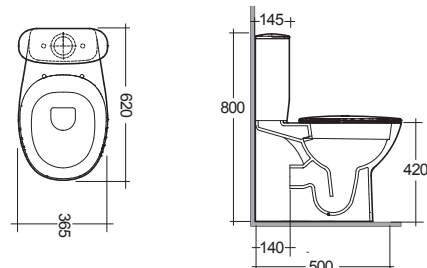

Morning

Q4-12275	Flush Fit Pan	£161
Q4-12274	Top Flush Cistern	£101
Q4-12278	Soft Close Seat	£58

Technical Information

- Rimless WC for the ultimate in easy clean hygiene.
- Soft close seat, for family safety and noise reduction.
- Quick release seat.
- Water inlet right and left.
- 6/3 litre cistern.