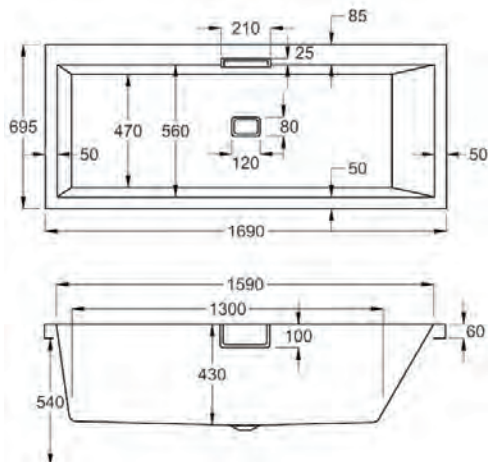

1700

carronite™

1700 x 700mm LH H 540mm D 430

30 YEARS WARRANTY

265 LITRES

Variant	Product Code	Price
Bathtub	Q4-02406	£841
Front Panel	Q4-02319	£166
End Panel	Q4-02272	£120
L-Shaped Panel	Q4-02569	£328
C-Lenda Whirlpool Bath inc. System 1	Q4-02900	£2,113

1700

carronite™

1700 x 700mm RH H 540mm D 430

30 YEARS WARRANTY

265 LITRES

Variant	Product Code	Price
Bathtub	Q4-02407	£841
Front Panel	Q4-02319	£166
End Panel	Q4-02272	£120
L-Shaped Panel	Q4-02569	£328
C-Lenda Whirlpool Bath inc. System 1	Q4-02900	£2,113

1700

carronite™

1700 x 750mm LH H 540mm D 450

30 YEARS WARRANTY

275 LITRES

Variant	Product Code	Price
Bathtub	Q4-02408	£994
Front Panel	Q4-02319	£166
End Panel	Q4-02275	£120
L-Shaped Panel	Q4-02300	£328
C-Lenda Whirlpool Bath inc. System 1	Q4-02900	£2,266

1700

carronite™

1700 x 750mm RH H 540mm D 450

30 YEARS WARRANTY

275 LITRES

Variant	Product Code	Price
Bathtub	Q4-02409	£994
Front Panel	Q4-02319	£166
End Panel	Q4-02275	£120
L-Shaped Panel	Q4-02300	£328
C-Lenda Whirlpool Bath inc. System 1	Q4-02900	£2,266