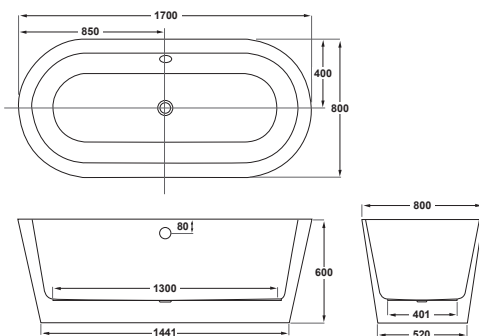

1700 x 800mm H 600mm D 470

Variant	Product Code	Price
Bathtub	Q4-43502	£1,449

WE RECOMMEND...

The Zaneti 600 Wall Hung Basin Unit in Tempesta Grey, see page 24.

See our full range of Zaneti from page 13.

Order Before
5PM for Next Day
Delivery