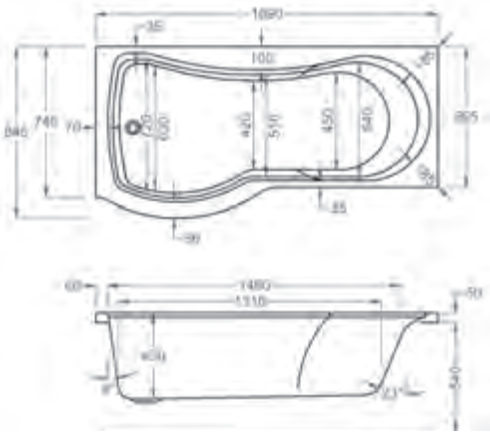

# Arc Curved Shower Bath

carron

From **£475**

1700

**carron**<sup>5</sup>

1700 x 700-850mm LH H 540mm D 430

**5** **20** **250**  
YEARS WARRANTY LITRES

Variant	Product Code	Price
Bathtub	04-02183	£475
Front Panel	04-02332	£142
End Panel	04-02312	£107
Shower Screen	04-02350	£239
C-Lenda Whirlpool Bath inc. System 1	04-02900	£1,747