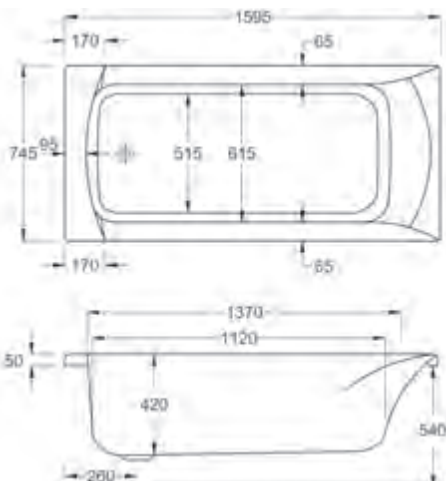

Sigma SE

carron

From **£466**

Optional Grips

Optional Chrome Grips
(Pair Factory fitted before delivery)

Q4-02377

£48

1600

carron⁵

1600 x 750mm H 540mm D 420

5 YEARS WARRANTY **175** LITRES

Variant	Product Code	Price
Bath tub	Q4-02442	£466
Front Panel	Q4-02281	£129
End Panel	Q4-02289	£91
C-Lenda Whirlpool Bath inc. System 1	Q4-02900	£1,738

carronite™

1600 x 750mm H 540mm D 420

30 YEARS WARRANTY **175** LITRES

Variant	Product Code	Price
Bath tub	Q4-02454	£749
Front Panel	Q4-02267	£166
End Panel	Q4-02275	£120
C-Lenda Whirlpool Bath inc. System 1	Q4-02900	£1,738