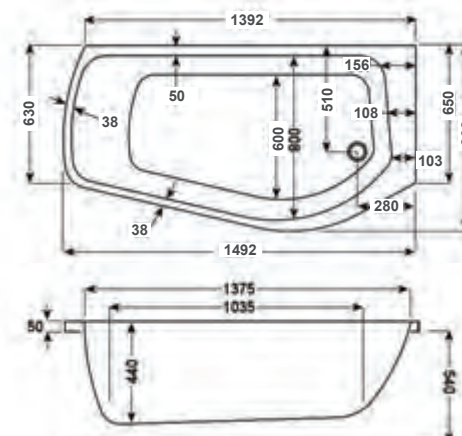

carron⁵

1500 x 900mm LH H 540mm D 440

5 **20** **241**
YEARS WARRANTY LITRES

Variant	Product Code	Price
Bath tub	Q4-02467	£649
Curved Panel	Q4-02512	£246
Shower Screen	Q4-02380	£242

carronite™

1500 x 900mm LH H 540mm D 440

C **30** **241**
YEARS WARRANTY LITRES

Variant	Product Code	Price
Bath tub	Q4-02469	£1,019
Curved Panel		N/A
Shower Screen	Q4-02380	£242

1500