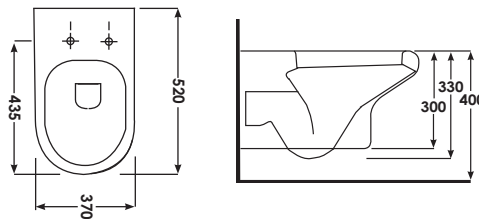

RAK

Series 600

Q4-12300	Wall Hung Pan	£186
Q4-12156	Soft Close Seat	£71

Technical Information

- Quick release seat.
- Rimless WC, for the ultimate in easy hygiene clean.
- Soft close seat, for family safety and noise reduction.
- Requires frame system.

RAK

Resort

Q4-12258	Wall Hung Rimless Pan	£185
Q4-12287	Slim Soft Close Seat	£78
Q4-12269	Soft Close Seat	£78

Technical Information

- Quick release seat.
- Rimless WC, for the ultimate in easy hygiene clean.
- Soft close seat, for family safety and noise reduction.
- Requires frame system.

RAK

Compact

Q4-12063	Wall-Hung Pan	£202
Q4-12153	Soft Close Seat	£71

Technical Information

- Quick release seat.
- Soft close seat, for family safety and noise reduction.
- Requires frame system.

RAK

Kala

Q4-12216	Wall Hung Rimless WC	£175
Q4-12170	Soft Close Seat	£98

Technical Information

- Quick release seat.
- Rimless WC, for the ultimate in easy hygiene clean.
- Soft close seat, for family safety and noise reduction.
- Requires frame system.

Order Before 5PM
for **Next Day**
Delivery

WE RECOMMEND...

The Grohe, 3 in 1 wall frame system,
see page 163.

See our full range of **Wall Frames Systems**
from page 163.