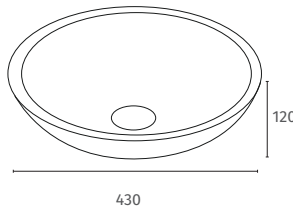

LineaCeramics

Mia Round

Q4-23028	430 Sit on Basin	£314
----------	------------------	------

**Technical Information**

- 430 x 430 x 120
- 0 Tap hole
- Comes with ceramic freeflow waste.

LineaCeramics

Tech

Q4-30102	400 Sit on Basin	£149
Q4-23201	Professional Basin Waste	£22