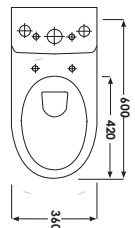

Resort

Q4-12255	Open Rimless WC Pan	£163
Q4-12252	Top Flush Cistern	£116
Q4-12287	Slim Soft Close Seat	£78
Q4-12269	Soft Close Seat	£78

Technical Information

- Rimless WC for the ultimate in easy clean hygiene.
- Soft close seat, for family safety and noise reduction.
- Water inlet right and left.
- Quick release seat.
- 6/3 litre cistern.