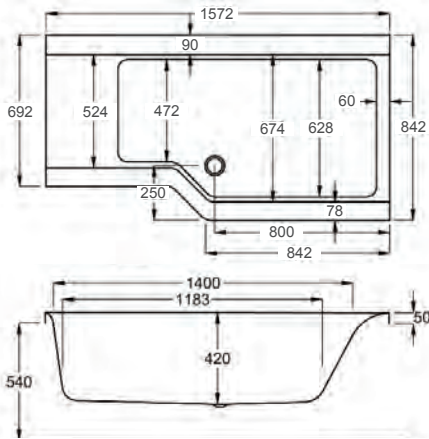

carronite™

1575 x 700-850mm LH H 540mm D 420

C **30** **225**
YEARS WARRANTY LITRES

Variant	Product Code	Price
Bathub	04-02428	£1,019
Front Panel	04-02438	£360
End Panel	04-02313	£145
Shower Screen cw Hinged Return	04-02347	£258
C-Lenda Whirlpool Bath inc. System 1	04-02900	£1,882

1575