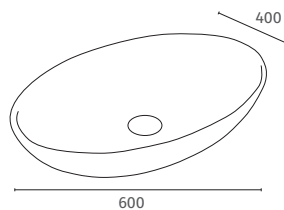

Technical Information

- 600 x 380 x 150
- 0 Tap hole
- Sit on basin only.
- Basin waste, suitable for basins with and without an overflow, also able to adapt it to be freeflow.

LineaCeramics