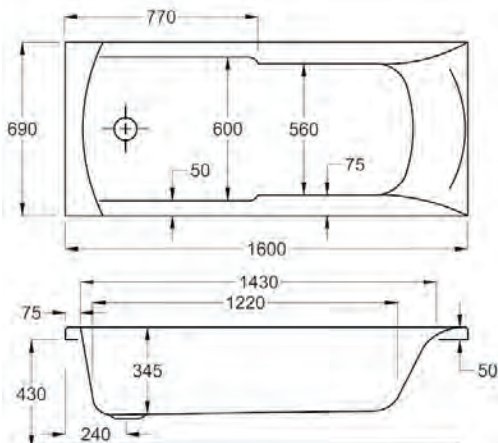

1500

carron⁵

1500 x 700mm H 430mm D 345

5 YEARS WARRANTY **131** LITRES

Variant	Product Code	Price
Bathub	Q4-02029	£273
Front Panel	Q4-02252	£115
End Panel	Q4-02258	£91
CARRONITE L Shape Panel	Q4-02499	£328

carronite™

1500 x 700mm H 430mm D 345

30 YEARS WARRANTY **131** LITRES

Variant	Product Code	Price
Bathub	Q4-02030	£512
Front Panel	Q4-02253	£166
End Panel	Q4-02259	£120
CARRONITE L Shape Panel	Q4-02499	£328

1600

carron⁵

1600 x 700mm H 430mm D 345

5 YEARS WARRANTY **138** LITRES

Variant	Product Code	Price
Bathub	Q4-02033	£273
Front Panel	Q4-02254	£115
End Panel	Q4-02258	£91
CARRONITE L Shape Panel	Q4-02500	£328

carronite™

1600 x 700mm H 430mm D 345

30 YEARS WARRANTY **138** LITRES

Variant	Product Code	Price
Bathub	Q4-02034	£512
Front Panel	Q4-02255	£166
End Panel	Q4-02259	£120
CARRONITE L Shape Panel	Q4-02500	£328

1700

carron⁵

1700 x 700mm H 430mm D 345

5 YEARS WARRANTY **145** LITRES

Variant	Product Code	Price
Bathub	Q4-02037	£273
Front Panel	Q4-02256	£115
End Panel	Q4-02258	£91
CARRONITE L Shape Panel	Q4-02501	£328

carronite™

1700 x 700mm H 430mm D 345

30 YEARS WARRANTY **145** LITRES

Variant	Product Code	Price
Bathub	Q4-02038	£512
Front Panel	Q4-02257	£166
End Panel	Q4-02259	£120
CARRONITE L Shape Panel	Q4-02501	£328

KEY FEATURES:

- Made in the UK.
- Reduced depth.
- Built to last.
- Optional grips.
- Superb heat retention.
- Premium strength.
- L-Panel option available.

Optional Grips

Optional Chrome Grips
(Pair Factory fitted before delivery)

Q4-02356 £36

ECO WATER CAPACITY