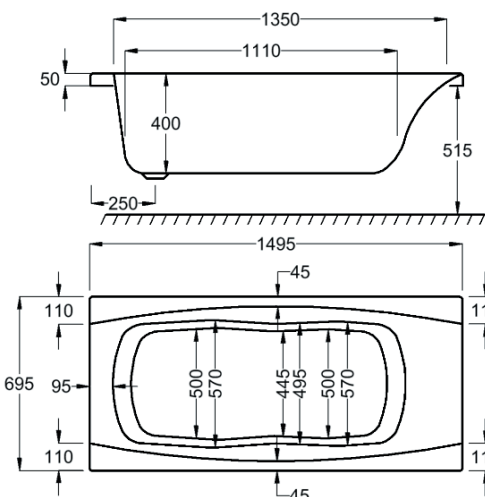

carron⁵

1400 x 700mm H 515mm D 400

5 **20** **135**
YEARS WARRANTY LITRES

Variant	Product Code	Price
Bath tub	Q4-02455	£266
Front Panel	Q4-02280	£115
End Panel	Q4-02285	£91
C-Lenda Whirlpool Bath inc. System 1	Q4-02900	£1,538

carronite™

1400 x 700mm H 515mm D 400

C **30** **135**
YEARS WARRANTY LITRES

Variant	Product Code	Price
Bath tub	Q4-02456	£496
Front Panel	Q4-02266	£166
End Panel	Q4-02271	£120
C-Lenda Whirlpool Bath inc. System 1	Q4-02900	£1,538

1500