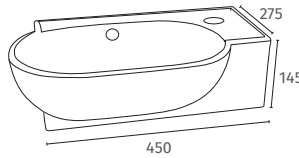

Technical Information

- 500 x 265
- 1 Tap hole, right hand
- Wall hung basin.
- Basin waste, suitable for basins with and without an overflow, also able to adapt it to be freeflow.

LineaCeramics