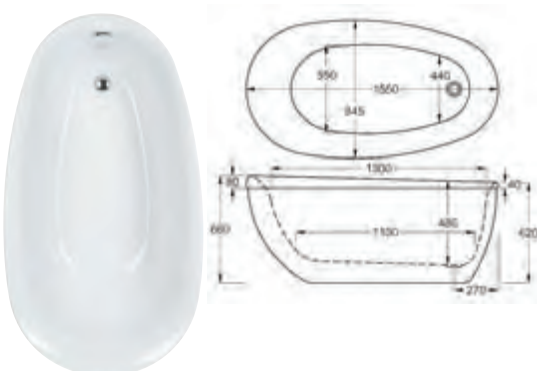

**carronite™** Paradigm

**30**  
YEARS  
WARRANTY

**238**  
LITRES

1550 x 850mm H 660mm D 480

Variant	Product Code	Price
Bathtub	Q4-02132	£1,903

Comes with waste