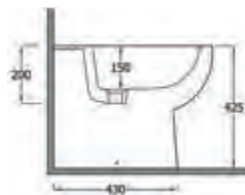

Kala

Q4-12158

Back to Wall Bidet

£187

Technical Information

- One tap hole.
- Integrated overflow.
- Floor mounted.