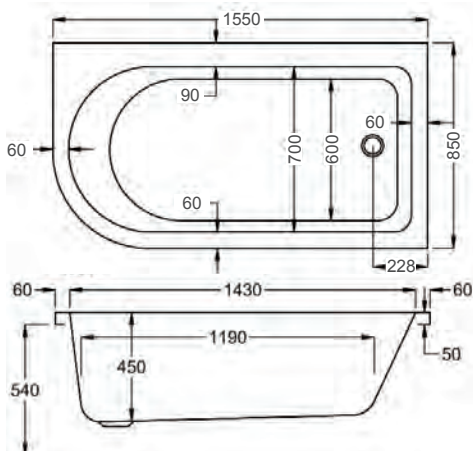

Status Shower Bath

carron

From **£602**

1550

carron⁵

1550 x 850mm LH H 540mm D 450

5 **20** **262**
YEARS WARRANTY LITRES

Variant	Product Code	Price
Bathtub	04-02398	£602
Curved Panel	04-02404	£241
Shower Screen	04-12017	£104
C-Lenda Whirlpool Bath inc. System 1	04-02900	£1,874

carronite^{TM}

1550 x 850mm LH H 540mm D 450

C **30** **262**
YEARS WARRANTY LITRES

Variant	Product Code	Price
Bathtub	04-02399	£1,001
Curved Panel	04-02405	£342
Shower Screen	04-12017	£104
C-Lenda Whirlpool Bath inc. System 1	04-02900	£1,874

1550

carron⁵

1550 x 850mm RH H 540mm D 450

5 **20** **262**
YEARS WARRANTY LITRES

Variant	Product Code	Price
Bathtub	04-02400	£602
Curved Panel	04-02404	£241
Shower Screen	04-12017	£104
C-Lenda Whirlpool Bath inc. System 1	04-02900	£1,874

carronite^{TM}

1550 x 850mm RH H 540mm D 450

C **30** **262**
YEARS WARRANTY LITRES

Variant	Product Code	Price
Bathtub	04-02401	£1,001
Curved Panel	04-02405	£342
Shower Screen	04-12017	£104
C-Lenda Whirlpool Bath inc. System 1	04-02900	£1,874