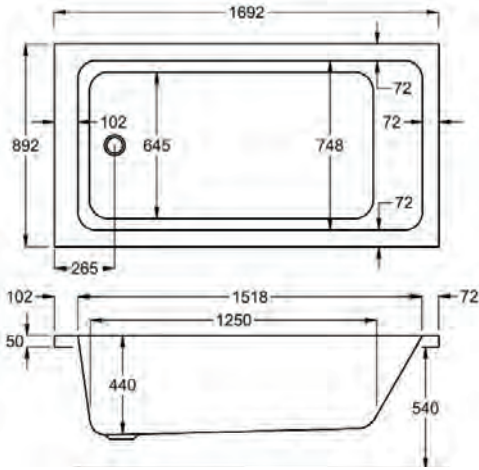

1700

carron⁵

1700 x 900mm H 540mm D 440

5 YEARS WARRANTY **318** LITRES

Variant	Product Code	Price
Bathub	Q4-02181	£504
Front Panel	Q4-02318	£129
End Panel	Q4-02293	£101
C-Lenda Whirlpool Bath inc. System 1	Q4-02900	£1,776

carronite™

1700 x 900mm H 540mm D 440

30 YEARS WARRANTY **318** LITRES

Variant	Product Code	Price
Bathub	Q4-02182	£775
Front Panel	Q4-02319	£166
End Panel	Q4-02278	£120
C-Lenda Whirlpool Bath inc. System 1	Q4-02900	£1,776

1800

carron⁵

1800 x 725mm H 540mm D 440

5 YEARS WARRANTY **266** LITRES

Variant	Product Code	Price
Bathub	Q4-02153	£367
Front Panel	Q4-02322	£137
End Panel	Q4-02287	£91
C-Lenda Whirlpool Bath inc. System 1	Q4-02900	£1,639

carronite™

1800 x 725mm H 540mm D 440

30 YEARS WARRANTY **266** LITRES

Variant	Product Code	Price
Bathub	Q4-02154	£602
Front Panel	Q4-02323	£180
End Panel	Q4-02307	£120
C-Lenda Whirlpool Bath inc. System 1	Q4-02900	£1,639

1800

carron⁵

1800 x 800mm H 540mm D 440

5 YEARS WARRANTY **285** LITRES

Variant	Product Code	Price
Bathub	Q4-02155	£409
Front Panel	Q4-02322	£137
End Panel	Q4-02291	£91
C-Lenda Whirlpool Bath inc. System 1	Q4-02900	£1,681

carronite™

1800 x 800mm H 540mm D 440

30 YEARS WARRANTY **285** LITRES

Variant	Product Code	Price
Bathub	Q4-02156	£655
Front Panel	Q4-02323	£180
End Panel	Q4-02277	£120
C-Lenda Whirlpool Bath inc. System 1	Q4-02900	£1,681

WE RECOMMEND...

The Luxury Flat Towel Rail, see page 319.

See our full range of Radiators from page 317.

KEY FEATURES:

- Made in the UK.
- Superb heat retention.
- Premium strength.
- Industry leading design.
- L-Panel option available.