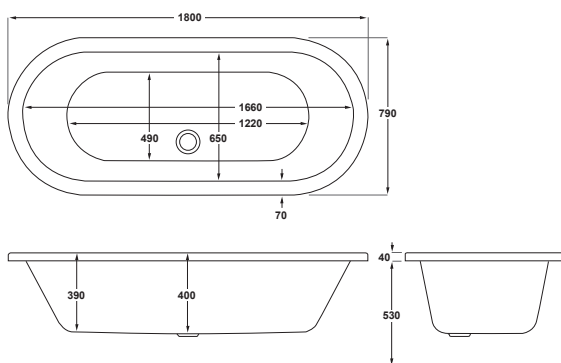

1800 x 800mm White H 570mm D 400

2 PIECE **10** YEARS WARRANTY **255** LITRES

Variant	Product Code	Price
Bath tub	Q4-35001	£771
Sprung Chrome Waste	Q4-13066	£44

1800