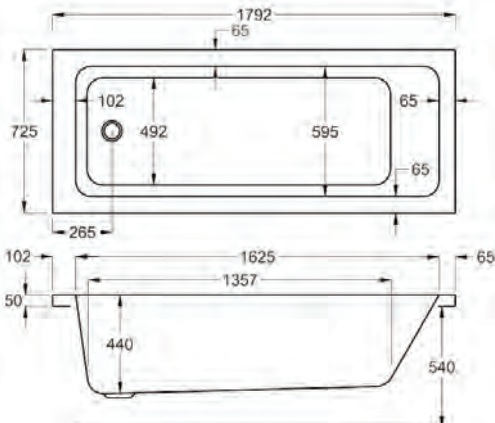

carron⁵

1700 x 900mm H 540mm D 440

5 YEARS WARRANTY **318** LITRES

Variant	Product Code	Price
Bathub	Q4-02181	£504
Front Panel	Q4-02318	£129
End Panel	Q4-02293	£101
C-Lenda Whirlpool Bath inc. System 1	Q4-02900	£1,776

carronite™

1700 x 900mm H 540mm D 440

30 YEARS WARRANTY **318** LITRES

Variant	Product Code	Price
Bathub	Q4-02182	£775
Front Panel	Q4-02319	£166
End Panel	Q4-02278	£120
C-Lenda Whirlpool Bath inc. System 1	Q4-02900	£1,776

1800