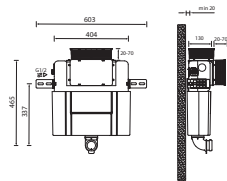

820 Concealed Cistern

Top or Front Access
Suitable for all Linea Flush Plates
Siphon can be modified to provide a flush of either 6L/3L or 4.5L/ 3L
Supplied as cistern only with mounting brackets, does not include soil pipe

Q4-23102   820 Concealed Cistern   £163