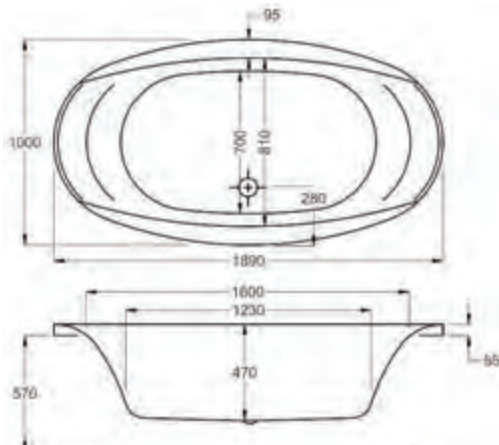

carronite™ Celsius Oval

30 YEARS WARRANTY

320 LITRES

1900 x 1000mm H 570mm D 470

Variant	Product Code	Price
Bathtub	04-02494	£1,632
Oval D Panel to Semi Recess	04-02497	£574
C-Lenda Whirlpool Bath inc. System 1	04-02900	£2,904

WE RECOMMEND...

The Luxury Flat Towel Rail, see page 319.

Order Before
**5PM for Next Day
Delivery**