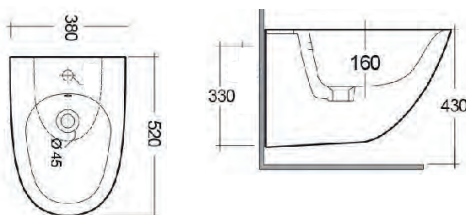

Sensation

Q4-12303 Wall Hung Bidet

£294

Technical Information

- One tap hole.
- Integrated overflow.
- Wall mounted.