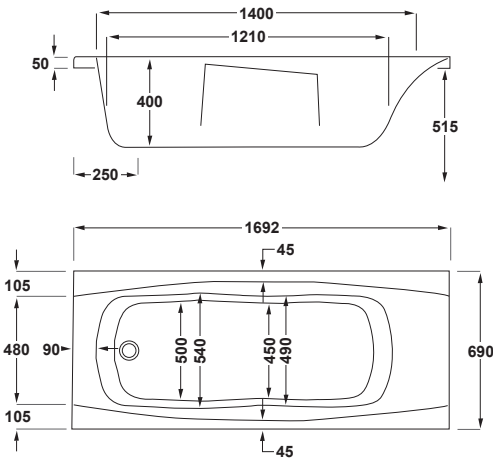

1700

carron⁵

1700 x 700mm H 515mm D 400

5 YEARS WARRANTY **180** LITRES

Variant	Product Code	Price
Bath tub	Q4-02114	£266
Front Panel	Q4-02320	£115
End Panel	Q4-02285	£91
C-Lenda Whirlpool Bath inc. System 1	Q4-02900	£1,538

carronite™

1700 x 700mm H 515mm D 400

30 YEARS WARRANTY **180** LITRES

Variant	Product Code	Price
Bath tub	Q4-02115	£496
Front Panel	Q4-02321	£166
End Panel	Q4-02271	£120
C-Lenda Whirlpool Bath inc. System 1	Q4-02900	£1,538