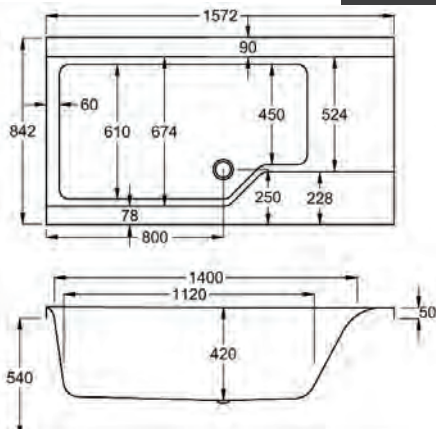

**1575**

From **£1,019**

**carronite™**

1575 x 850mm LH H 540mm D 420

**30**  
YEARS  
WARRANTY

**225**  
LITRES

Variant	Product Code	Price
Bath tub	Q4-02432	£1,019
Front Panel	Q4-02440	£237
L-Shaped Panel	Q4-02441	£331
Shower Screen cw Hinged Return	Q4-02347	£258
C-Lenda Whirlpool Bath inc. System 1	Q4-02900	£2,291