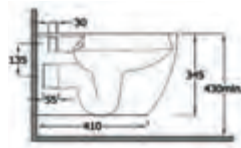

# Wall Hung Toilets

RAK

Metropolitan

Q4-12090	Wall Hung Pan	£236
Q4-12130	Soft-Close Seat	£71

**Technical Information**

- Quick release seat.
- Soft close seat, for family safety and noise reduction.
- Requires frame system.