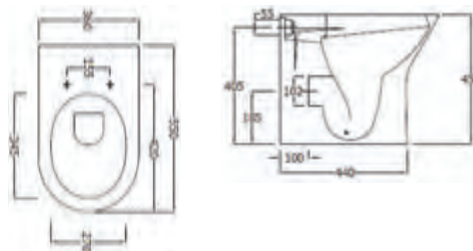

RAK

Resort Extra High

Q4-12272	Back to Wall Pan	£331
Q4-12287	Slim Soft Close Seat	£78
Q4-12269	Soft Close Seat	£78
Q4-19133	6/3 Ltr Concealed Cistern	£64

Technical Information

- Rimless WC, for the ultimate in easy clean hygiene.
- Soft close seat, for family safety and noise reduction.
- Quick release seat, for easy cleaning.
- Tall WC, for comfort.