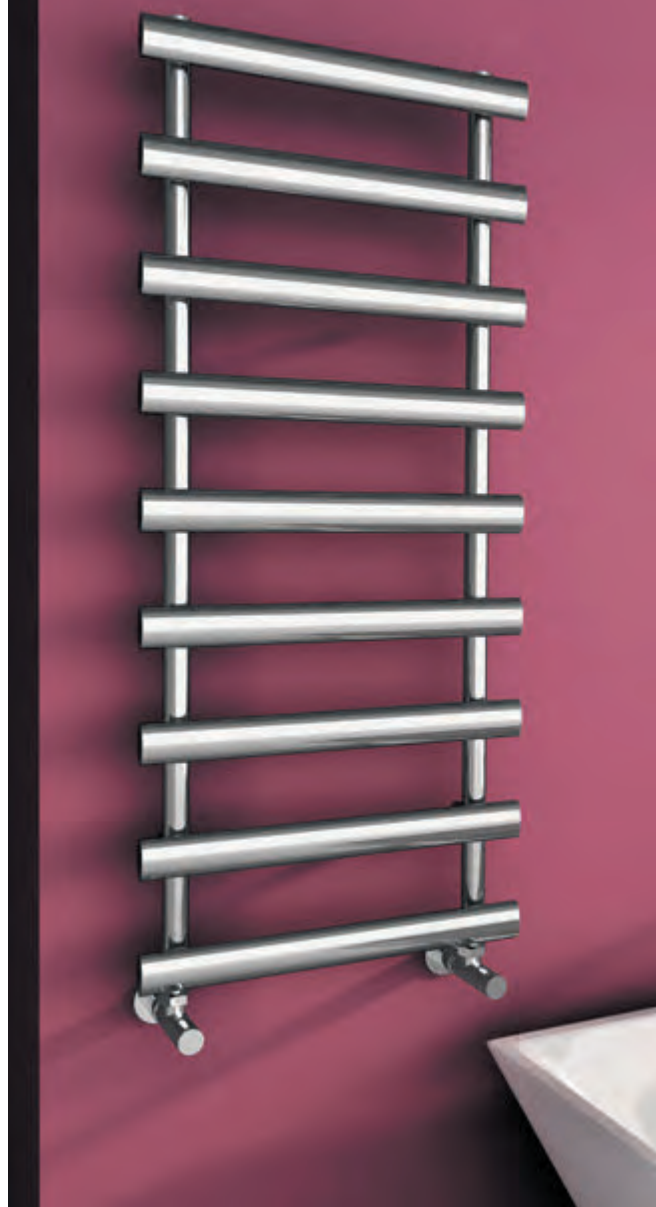

Varo	Ref	Size	Pipe Centres	Wall to Pipe	Sections	WATT	BTU	Price
	Q4-24008	800 x 500	470	68-83	9	219	749	£296
	Q4-24009	1150 x 500	470	68-83	12	330	1124	£455

Aline	Ref	Size	Pipe Centres	Wall to Pipe	Sections	WATT	BTU	Price
	Q4-24006	800 x 500	440	69-84	6	328	1119	£296
	Q4-24007	1200 x 500	440	69-84	9	492	1678	£377

KEY FEATURES:

- Chrome.
- Vertical installation.
- Hidden fixings.

KEY FEATURES:

- Chrome.
- Vertical installation.
- Hidden fixings.