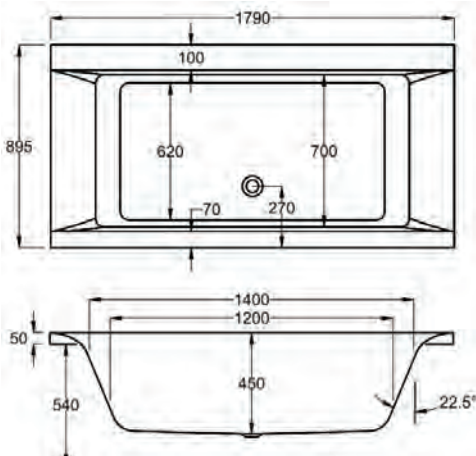

carron⁵

1800 x 800mm H 540mm D 450

Variant	Product Code	Price
Bathub	Q4-02096	£727
Front Panel	Q4-02322	£137
End Panel	Q4-02291	£91
C-Lenda Whirlpool Bath inc. System 1	Q4-02900	£1,999

carronite™

1800 x 800mm H 540mm D 450

Variant	Product Code	Price
Bathub	Q4-02097	£1,199
Front Panel	Q4-02323	£180
End Panel	Q4-02277	£120
C-Lenda Whirlpool Bath inc. System 1	Q4-02900	£1,999

1800