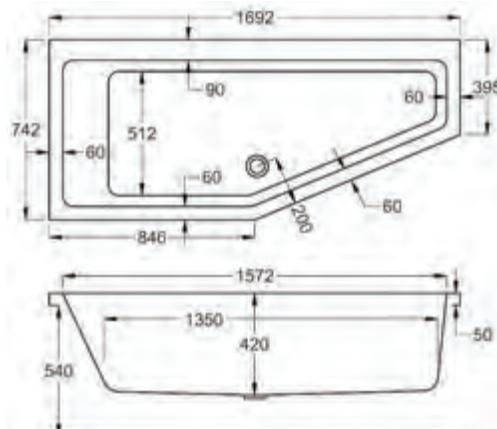

carron⁵

1700 x 750mm LH H 540mm D 420

5 YEARS WARRANTY **211** LITRES

Variant	Product Code	Price
Bathub	04-02179	£392
Front Panel	04-02328	£179
End Panel	04-02330	£82
C-Lenda Whirlpool Bath inc. System 1	04-02900	£1,664

carronite™

1700 x 750mm LH H 540mm D 420

30 YEARS WARRANTY **211** LITRES

Variant	Product Code	Price
Bathub	04-02177	£628
Front Panel	04-02329	£342
End Panel	04-02331	£114
C-Lenda Whirlpool Bath inc. System 1	04-02900	£1,664

1700