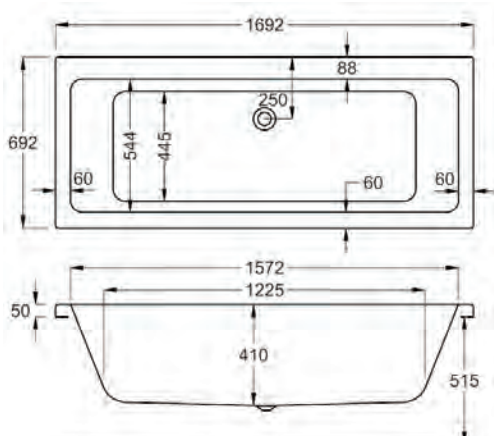

carron⁵

1700 x 700mm H 515mm D 410

5 YEARS WARRANTY **165** LITRES

Variant	Product Code	Price
Bath tub	Q4-02159	£272
Front Panel	Q4-02320	£115
End Panel	Q4-02285	£91
C-Lenda Whirlpool Bath inc. System 1	Q4-02900	£1,544

carronite™

1700 x 700mm H 515mm D 410

30 YEARS WARRANTY **165** LITRES

Variant	Product Code	Price
Bath tub	Q4-02160	£514
Front Panel	Q4-02321	£166
End Panel	Q4-02271	£120
C-Lenda Whirlpool Bath inc. System 1	Q4-02900	£1,544