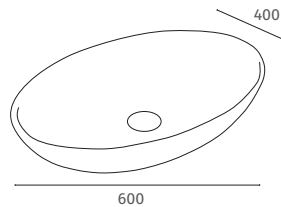

**EARTH**  
TONES

**Giro Oval Matt Slate**

Q4-29558	600 Oval Sit On Basin Slate	£379
Q4-29538	Ceramic Waste & Cover Slate	£79

**Technical Information**

- 600 x 400
- 0 Tap hole.
- Sit on basin only.

**EARTH**  
TONES