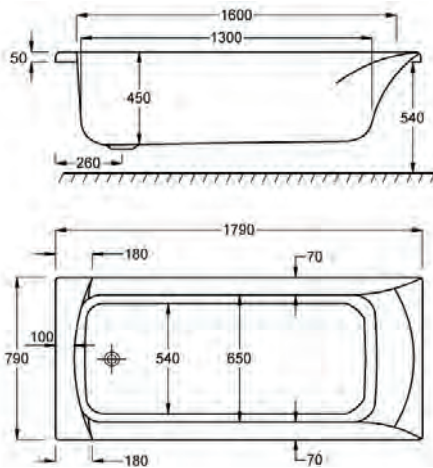

carron⁵

1700 x 800mm H 540mm D 450

5 YEARS WARRANTY **220** LITRES

Variant	Product Code	Price
Bathtub	Q4-02193	£521
Front Panel	Q4-02318	£129
End Panel	Q4-02291	£91
C-Lenda Whirlpool Bath inc. System 1	Q4-02900	£1,793

carronite™

1700 x 800mm H 540mm D 450

30 YEARS WARRANTY **220** LITRES

Variant	Product Code	Price
Bathtub	Q4-02194	£914
Front Panel	Q4-02319	£166
End Panel	Q4-02277	£120
C-Lenda Whirlpool Bath inc. System 1	Q4-02900	£1,793

1800