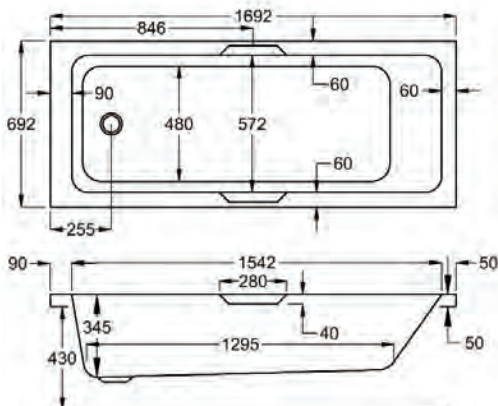

carron⁵

1600 x 700mm H 430mm D 345

5 YEARS WARRANTY **165** LITRES

Variant	Product Code	Price
Bathtub	Q4-02449	£316
Front Panel	Q4-02254	£115
End Panel	Q4-02258	£91
CARRONITE L Shape Panel	Q4-02500	£328

carronite™

1600 x 700mm H 430mm D 345

30 YEARS WARRANTY **165** LITRES

Variant	Product Code	Price
Bathtub	Q4-02450	£550
Front Panel	Q4-02255	£166
End Panel	Q4-02259	£120
CARRONITE L Shape Panel	Q4-02500	£328

1700