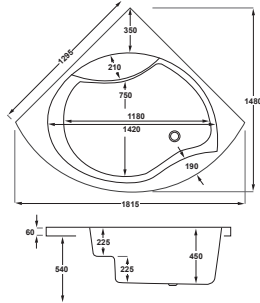

Corner Baths

carron

1300

carron⁵

Tranquility

5 YEARS WARRANTY **295** LITRES

1300 x 1300mm H 540mm D 450

Variant	Product Code	Price
Bathtub	Q4-02244	£870
Corner Panel	Q4-02304	£180
C-Lenda Whirlpool Bath inc. System 1	Q4-02900	£2,142

carronite^{TM}

30 YEARS WARRANTY **295** LITRES

1300 x 1300mm H 540mm D 450

Variant	Product Code	Price
Bathtub	Q4-02245	£1,373
Corner Panel	Q4-02305	£342
C-Lenda Whirlpool Bath inc. System 1	Q4-02900	£2,142

1300