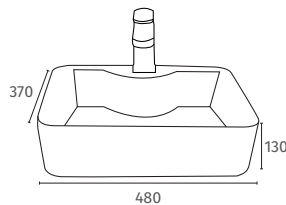

Technical Information

- 500 x 380
- 0 Tap hole.
- Sit on basin only.
- Basin waste, suitable for basins with and without an overflow, also able to adapt it to be freeflow.

LineaCeramics

Rome

Q4-19308	480 Sit on Basin	£154
Q4-23201	Professional Basin Waste	£22

Technical Information

- 480 x 370 x 130
- 1 Tap hole.
- Sit on basin only.
- Basin waste, suitable for basins with and without an overflow, also able to adapt it to be freeflow.

RAK