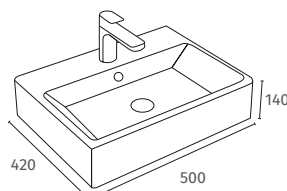

UnicaCeramics

Square

Q4-23031	500x420 Basin	£314
Q4-23201	Professional Basin Waste	£22

Technical Information

- 500 x 420 x 140
- 1 Tap hole.
- Suitable for wall mounting or sit on.
- Basin waste, suitable for basins with and without an overflow, also able to adapt it to be freeflow.