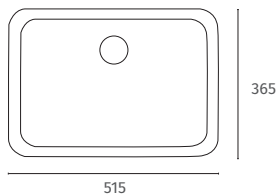

Inset Basins

RAK

Cleo

Q4-12297	Inset Basin	£156
Q4-23201	Professional Basin Waste	£22

Technical Information

- 515 x 365
- 0 Tap hole
- Under mount / inset basin.
- Basin waste, suitable for basins with and without an overflow, also able to adapt it to be freeflow.