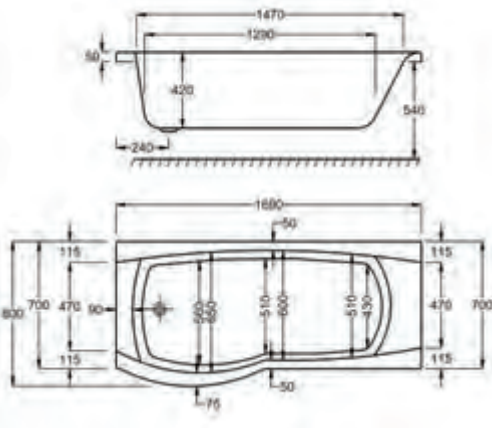

carron⁵

1700 x 700-800mm LH H 540mm D 420

5 YEARS WARRANTY **230** LITRES

Variant	Product Code	Price
Bathub	Q4-02075	£570
Front Panel	Q4-02297	£163
End Panel	Q4-02312	£107
Shower Screen	Q4-02343	£242
C-Lenda Whirlpool Bath inc. System 1	Q4-02900	£1,842

carronite™

1700 x 700-800mm LH H 540mm D 420

30 YEARS WARRANTY **230** LITRES

Variant	Product Code	Price
Bathub	Q4-02076	£947
Front Panel	Q4-02298	£334
End Panel	Q4-02313	£145
Shower Screen	Q4-02343	£242
C-Lenda Whirlpool Bath inc. System 1	Q4-02900	£1,842

1700