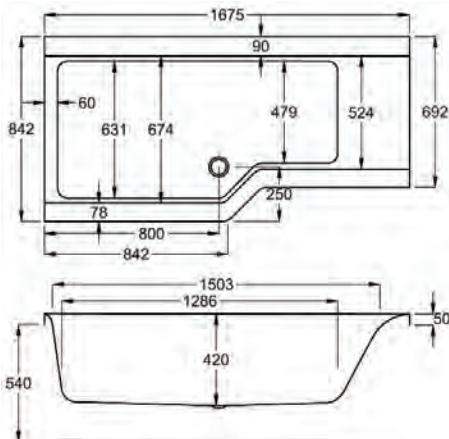

carronite™

1575 x 700-850mm RH H 540mm D 420

C **30** **225**
YEARS WARRANTY LITRES

Variant	Product Code	Price
Bathub	04-02430	£1,019
Front Panel	04-02438	£360
End Panel	04-02313	£145
Shower Screen cw Hinged Return	04-02347	£258
C-Lenda Whirlpool Bath inc. System 1	04-02900	£1,882

1675