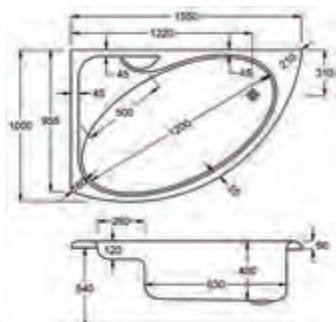

carron⁵

Dove

5 YEARS WARRANTY **20** YEARS WARRANTY **190** LITRES

1550 x 950mm RH H 540mm D 400

Variant	Product Code	Price
Bathtub	Q4-02234	£707
Corner Panel	Q4-02262	£180
C-Lenda Whirlpool Bath inc. System 1	Q4-02900	£1,979

carronite^{TM}

30 YEARS WARRANTY **190** LITRES

1550 x 950mm RH H 540mm D 400

Variant	Product Code	Price
Bathtub	Q4-02235	£1,001
Corner Panel	Q4-02263	£342
C-Lenda Whirlpool Bath inc. System 1	Q4-02900	£1,979