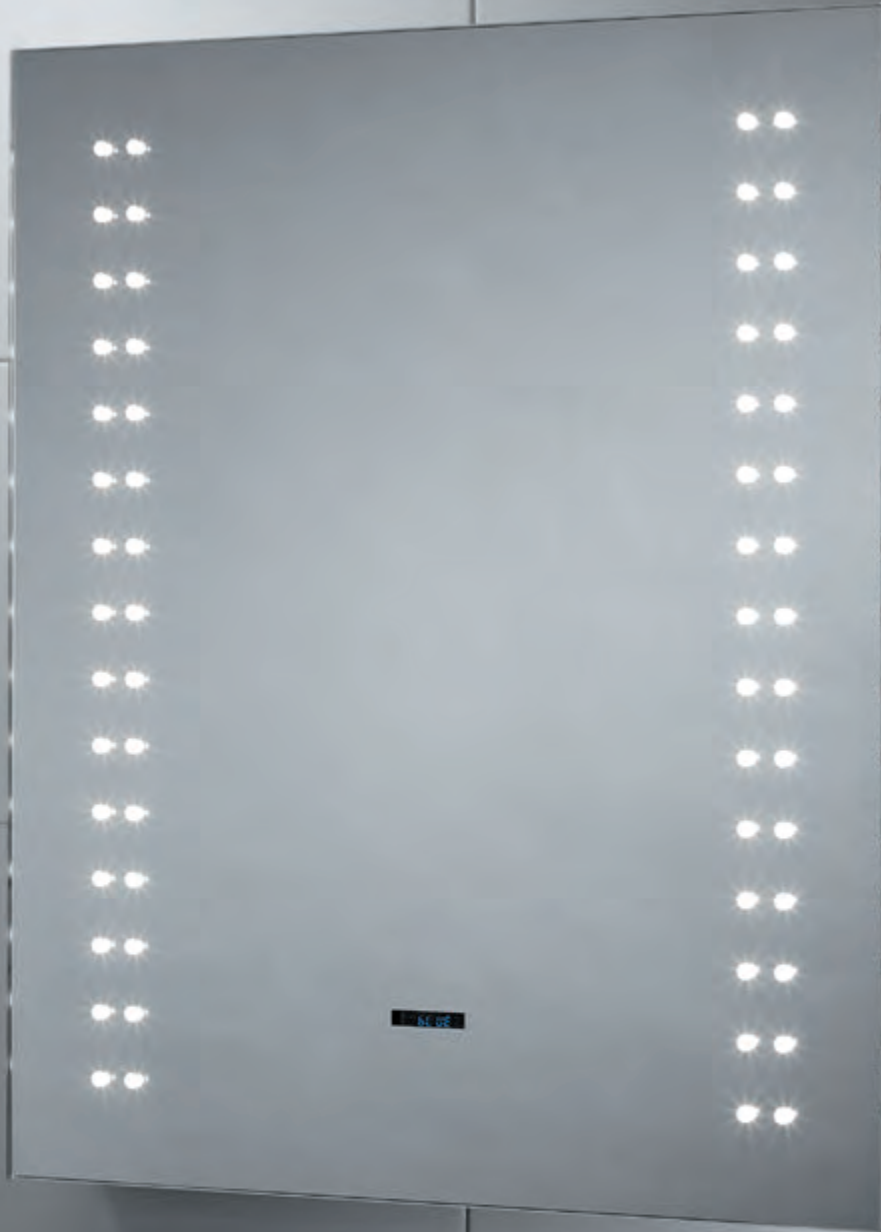

Mirrors

LineaPlus

From **£427**

Ethos

Bluetooth LED Mirror. Add a little luxury. Listen to the radio or your own music via this audio Bluetooth illuminated LED mirror. 60 High Power LED's, Infra Red On/Off Sensor, Full Sized Demister Pad, Shaver Socket IP44 Rated

Q4-33013 H600 x W500 x D55 £427