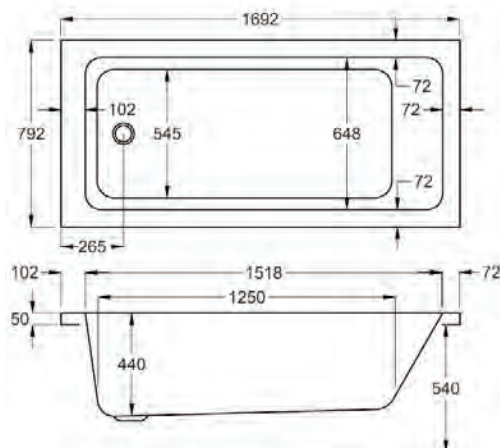

carron5

1700 x 750mm H 540mm D 430

5 YEARS WARRANTY **240** LITRES

Variant	Product Code	Price
Bathtub	Q4-02147	£340
Front Panel	Q4-02318	£129
End Panel	Q4-02289	£91
C-Lenda Whirlpool Bath inc. System 1	Q4-02900	£1,612

carronite™

1700 x 750mm H 540mm D 430

30 YEARS WARRANTY **240** LITRES

Variant	Product Code	Price
Bathtub	Q4-02148	£582
Front Panel	Q4-02319	£166
End Panel	Q4-02275	£120
C-Lenda Whirlpool Bath inc. System 1	Q4-02900	£1,612

1700

carron5

1700 x 800mm H 540mm D 440

5 YEARS WARRANTY **267** LITRES

Variant	Product Code	Price
Bathtub	Q4-02149	£378
Front Panel	Q4-02318	£129
End Panel	Q4-02291	£91
C-Lenda Whirlpool Bath inc. System 1	Q4-02900	£1,650

carronite™

1700 x 800mm H 540mm D 440

30 YEARS WARRANTY **267** LITRES

Variant	Product Code	Price
Bathtub	Q4-02150	£607
Front Panel	Q4-02319	£166
End Panel	Q4-02277	£120
C-Lenda Whirlpool Bath inc. System 1	Q4-02900	£1,650

WE RECOMMEND...

The Zaneti 800 Wall Hung Basin Unit in Slate Grey, see page 32.