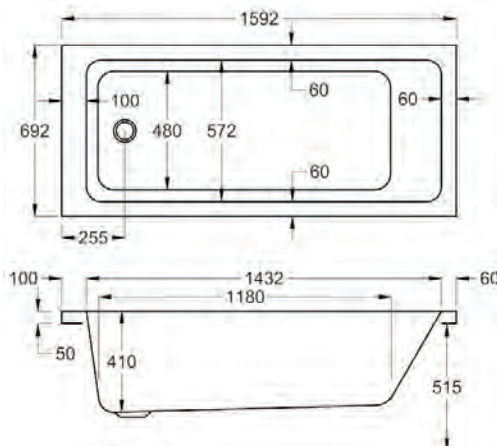

1600

carron5

1600 x 700mm H 515mm D 410

5 YEARS WARRANTY **213** LITRES

Variant	Product Code	Price
Bathtub	Q4-02143	£272
Front Panel	Q4-02316	£115
End Panel	Q4-02285	£91
C-Lenda Whirlpool Bath inc. System 1	Q4-02900	£1,544

carronite™

1600 x 700mm H 515mm D 410

30 YEARS WARRANTY **213** LITRES

Variant	Product Code	Price
Bathtub	Q4-02144	£514
Front Panel	Q4-02317	£166
End Panel	Q4-02271	£120
C-Lenda Whirlpool Bath inc. System 1	Q4-02900	£1,544