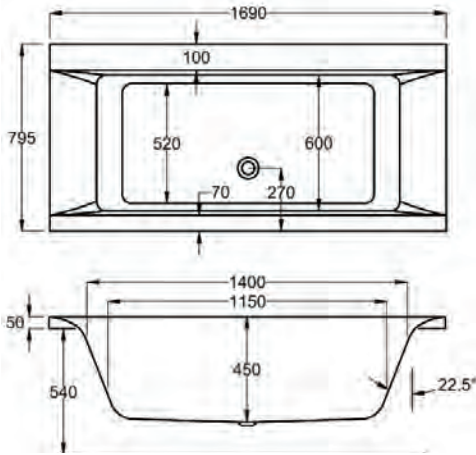

carron<sup>5</sup>

1700 x 800mm H 540mm D 450

Variant	Product Code	Price
Bathub	Q4-02094	£576
Front Panel	Q4-02318	£129
End Panel	Q4-02291	£91
C-Lenda Whirlpool Bath inc. System 1	Q4-02900	£1,848

carronite™