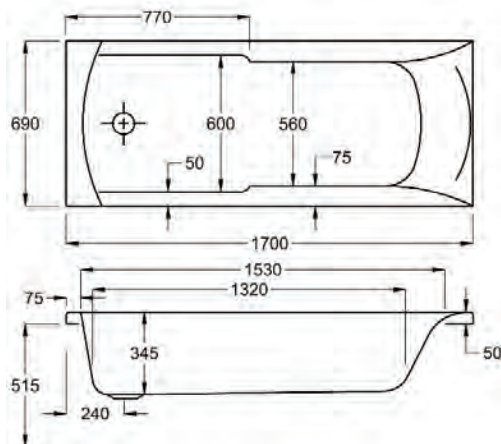

1700

carron⁵

1700 x 700mm H 515mm D 345

5 YEARS WARRANTY **145** LITRES

Variant	Product Code	Price
Bathtub	Q4-02126	£272
Front Panel	Q4-02320	£115
End Panel	Q4-02285	£91
CARRONITE L Shape Panel	Q4-02299	£328

carronite™

1700 x 700mm H 515mm D 345

30 YEARS WARRANTY **145** LITRES

Variant	Product Code	Price
Bathtub	Q4-02127	£512
Front Panel	Q4-02321	£166
End Panel	Q4-02271	£120
CARRONITE L Shape Panel	Q4-02299	£328

KEY FEATURES:

- Optional grips.
- Made in the UK.
- Economical, reduced depth.
- Superb heat retention.
- Built to last
- L-Panel option available.

Order Before
5PM for
Next Day
Delivery

WE RECOMMEND...

The Luxury Flat Towel Rail, see page 319.

See our full range of Radiators from page 317.