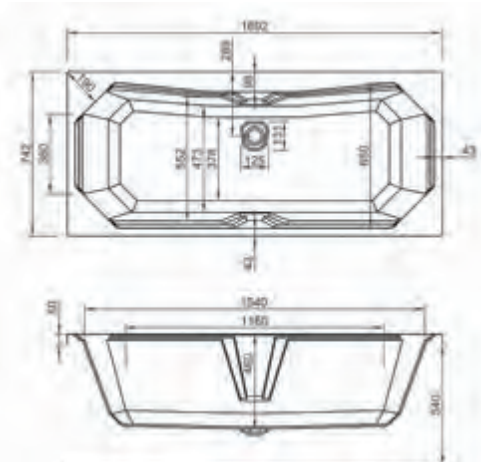

carronite™

1700 x 750mm H 540mm D 430

30 YEARS WARRANTY

210 LITRES

Variant	Product Code	Price
Bathtub	Q4-02536	£994
Front Panel	Q4-02543	£199
L-Shaped Panel	Q4-02545	£337

Comes with Waste

1800