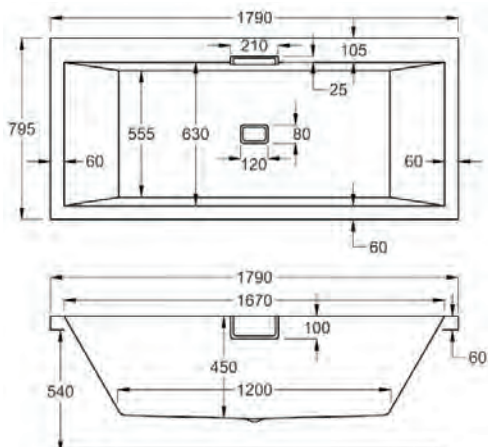

Celsius

carron

The flagship product. Design innovation and technology make Celsius our aspirational bathtub range.

Using the latest filling technology to dispense water, Celsius sits at the top of design and innovation.

From **£841**

1800

carronite™

1800 x 800mm H 540mm D 450

Variant	Product Code	Price
Bathtub	Q4-02410	£1,306
Front Panel	Q4-02323	£180
End Panel	Q4-02277	£120
L-Shaped Panel	Q4-02301	£328
C-Lenda Whirlpool Bath inc. System 1	Q4-02900	£2,578