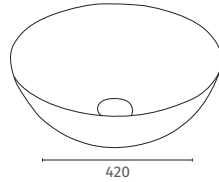

Technical Information

- 420 X 420
- 0 Tap hole.
- Sit on basin only.

EARTH
TONES