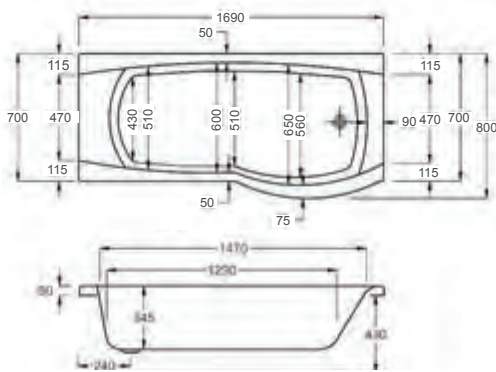

carronite™

1700 x 700-800mm LH H 430mm D 345

C **30** **190**
YEARS WARRANTY LITRES

Variant	Product Code	Price
Bathub	Q4-02026	£976
Front Panel	Q4-02251	£334
End Panel	Q4-02259	£120
Shower Screen	Q4-02343	£242

1700