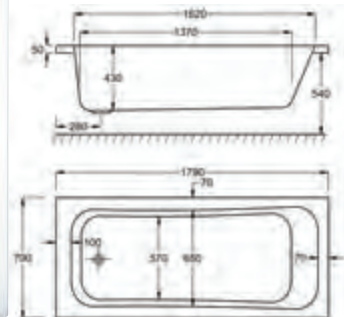

carron⁵

1700 x 700mm H 515mm D 370

5 YEARS WARRANTY **155** LITRES

Variant	Product Code	Price
Bathtub	Q4-02043	£299
Front Panel	Q4-02320	£115
End Panel	Q4-02285	£91
CARRONITE L Shape Panel	Q4-02299	£328

carronite^{TM}

1700 x 700mm H 515mm D 370

30 YEARS WARRANTY **155** LITRES

Variant	Product Code	Price
Bathtub	Q4-02044	£523
Front Panel	Q4-02321	£166
End Panel	Q4-02271	£120
CARRONITE L Shape Panel	Q4-02299	£328

1800