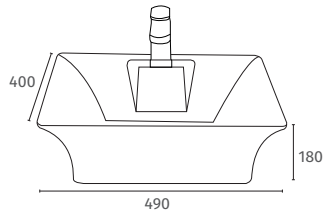

Sit- On Basins

LineaCeramics