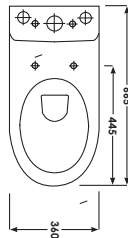

Resort Open Back

Q4-12253	Tall Open Rimless WC Pan	£268
Q4-12252	Top Flush Cistern	£116
Q4-12288	Slim Soft Close Seat	£97
Q4-12154	Soft Close Seat	£88

Technical Information

- Rimless WC, for the ultimate in easy clean hygiene.
- Soft close seat, for family safety and noise reduction.
- Quick release seat.
- Water inlet right and left.

RAK