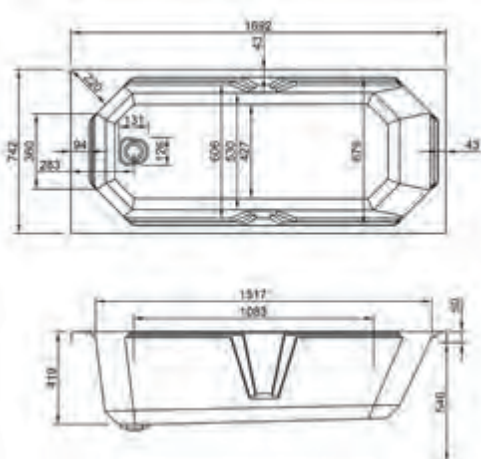

1700

carronite™

1700 x 750mm H 540mm D 430

30 YEARS WARRANTY

216 LITRES

Variant	Product Code	Price
Bathtub	Q4-02535	£994
Front Panel	Q4-02543	£199
L-Shaped Panel	Q4-02545	£337

Comes with Waste & Grips

1800