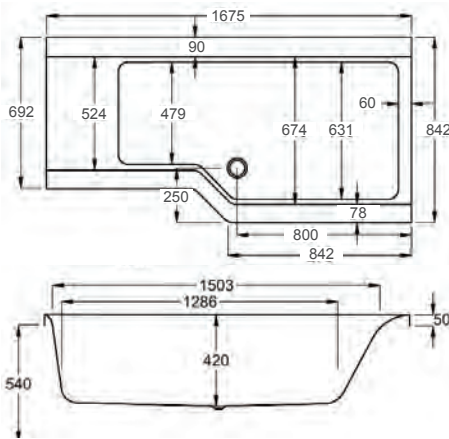

carronite™

1675 x 700-850mm LH H 540mm D 420

C **30** **245**
YEARS WARRANTY LITRES

Variant	Product Code	Price
Bathub	04-02526	£1,019
Front Panel	04-02530	£360
End Panel	04-02313	£145
Shower Screen cw Hinged Return	04-02347	£258
C-Lenda Whirlpool Bath inc. System 1	04-02900	£1,882

1675