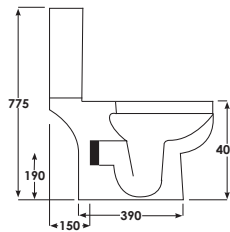

Technical Information

- Soft closing seat, for family safety and noise reduction.
- Short projection, perfect for space saving.
- Water inlet right or left.
- Quick release seat.
- 6/3 litre cistern.

RAK