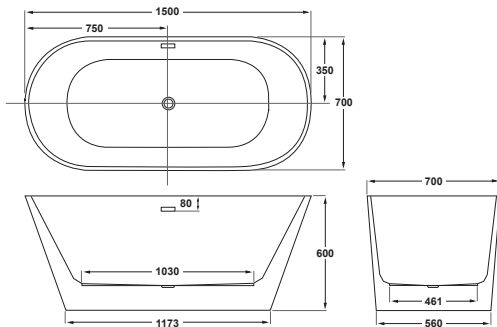

# Freestanding Baths

1700

Sleek DE

1700 x 750mm H 600mm D 470

Variant	Product Code	Price
Bathtub	Q4-43501	£1,399

1500

Smooth DE

1500 x 700mm H 600mm D 470