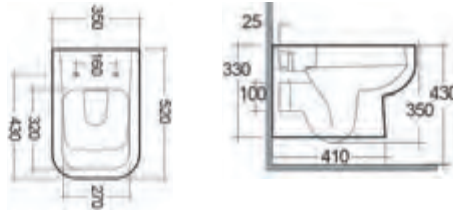

RAK

Series 600

Q4-12300	Wall Hung Pan	£186
Q4-12156	Soft Close Seat	£71

Technical Information

- Quick release seat.
- Rimless WC, for the ultimate in easy hygiene clean.
- Soft close seat, for family safety and noise reduction.
- Requires frame system.

RAK

Resort

Q4-12258	Wall Hung Rimless Pan	£185
Q4-12287	Slim Soft Close Seat	£78
Q4-12269	Soft Close Seat	£78

Technical Information

- Quick release seat.
- Rimless WC, for the ultimate in easy hygiene clean.
- Soft close seat, for family safety and noise reduction.
- Requires frame system.

RAK

Compact

Q4-12063	Wall-Hung Pan	£202
Q4-12153	Soft Close Seat	£71

Technical Information

- Quick release seat.
- Soft close seat, for family safety and noise reduction.
- Requires frame system.

RAK

Kala

Q4-12216	Wall Hung Rimless WC	£175
Q4-12170	Soft Close Seat	£98

Technical Information

- Quick release seat.
- Rimless WC, for the ultimate in easy hygiene clean.
- Soft close seat, for family safety and noise reduction.
- Requires frame system.

Order Before 5PM
for **Next Day**
Delivery

WE RECOMMEND...

The Grohe, 3 in 1 wall frame system,
see page 163.

See our full range of **Wall Frames Systems**
from page 163.