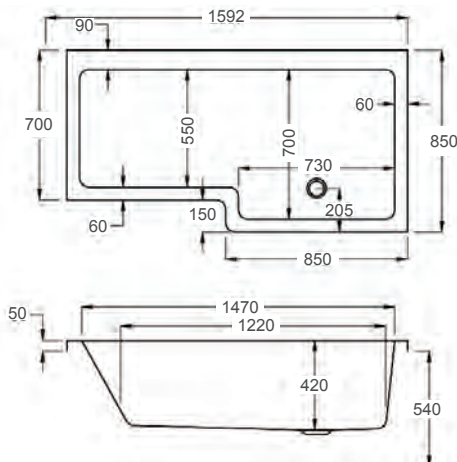

carronite™

1600 x 700-850mm LH H 540mm D 420

30 YEARS WARRANTY **250** LITRES

Variant	Product Code	Price
Bath tub	Q4-02387	£661
Front Panel	Q4-02391	£371
End Panel	Q4-02313	£145
Shower Screen cw Hinged Return	Q4-02347	£258

1600