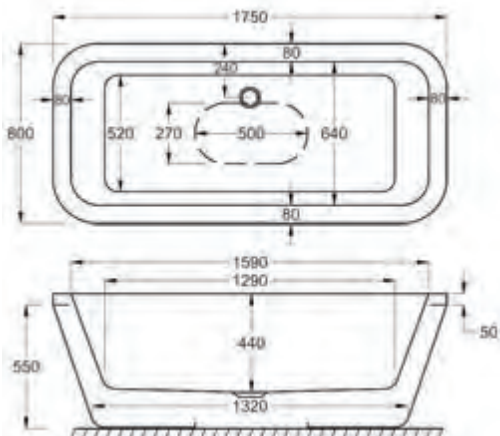

Halcyon Square Freestanding

carron

From **£1,903**

1750

carronite™

1750 x 800mm H 550mm D 440

30
YEARS
WARRANTY

286
LITRES

Variant	Product Code	Price
Bathtub	Q4-02105	£1,903

Comes with Waste