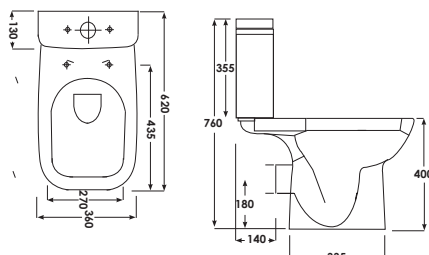

Origin 62

Q4-12225 Pan Cistern & Soft Close Seat

£232

Technical Information

- Quick release seat, for the ultimate in hygiene.
- Soft close seat, for family safety and noise reduction.
- Short projection, perfect for saving space.
- Water inlet right or left.
- 6/3 Litre Cistern.