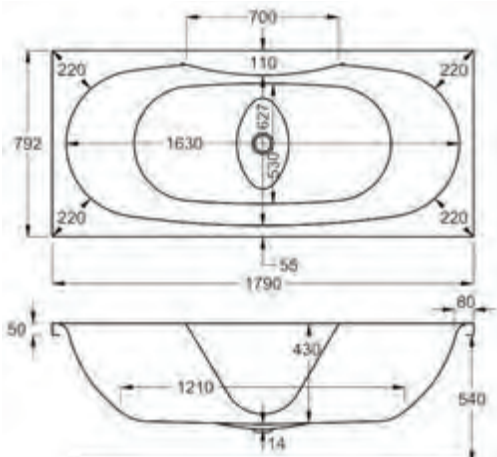

carron5

1700 x 750mm H 540mm D 420

5 YEARS WARRANTY **205** LITRES

Variant	Product Code	Price
Bathtub	Q4-02090	£438
Front Panel	Q4-02318	£129
End Panel	Q4-02289	£91
C-Lenda Whirlpool Bath inc. System 1	Q4-02900	£1,710

carronite™

1700 x 750mm H 540mm D 420

30 YEARS WARRANTY **205** LITRES

Variant	Product Code	Price
Bathtub	Q4-02091	£674
Front Panel	Q4-02319	£166
End Panel	Q4-02275	£120
C-Lenda Whirlpool Bath inc. System 1	Q4-02900	£1,710

1800

carron5

1800 x 800mm H 540mm D 430

5 YEARS WARRANTY **233** LITRES

Variant	Product Code	Price
Bathtub	Q4-02092	£552
Front Panel	Q4-02322	£137
End Panel	Q4-02291	£91
C-Lenda Whirlpool Bath inc. System 1	Q4-02900	£1,824

carronite™

1800 x 800mm H 540mm D 430

30 YEARS WARRANTY **233** LITRES

Variant	Product Code	Price
Bathtub	Q4-02093	£892
Front Panel	Q4-02323	£180
End Panel	Q4-02277	£120
C-Lenda Whirlpool Bath inc. System 1	Q4-02900	£1,824