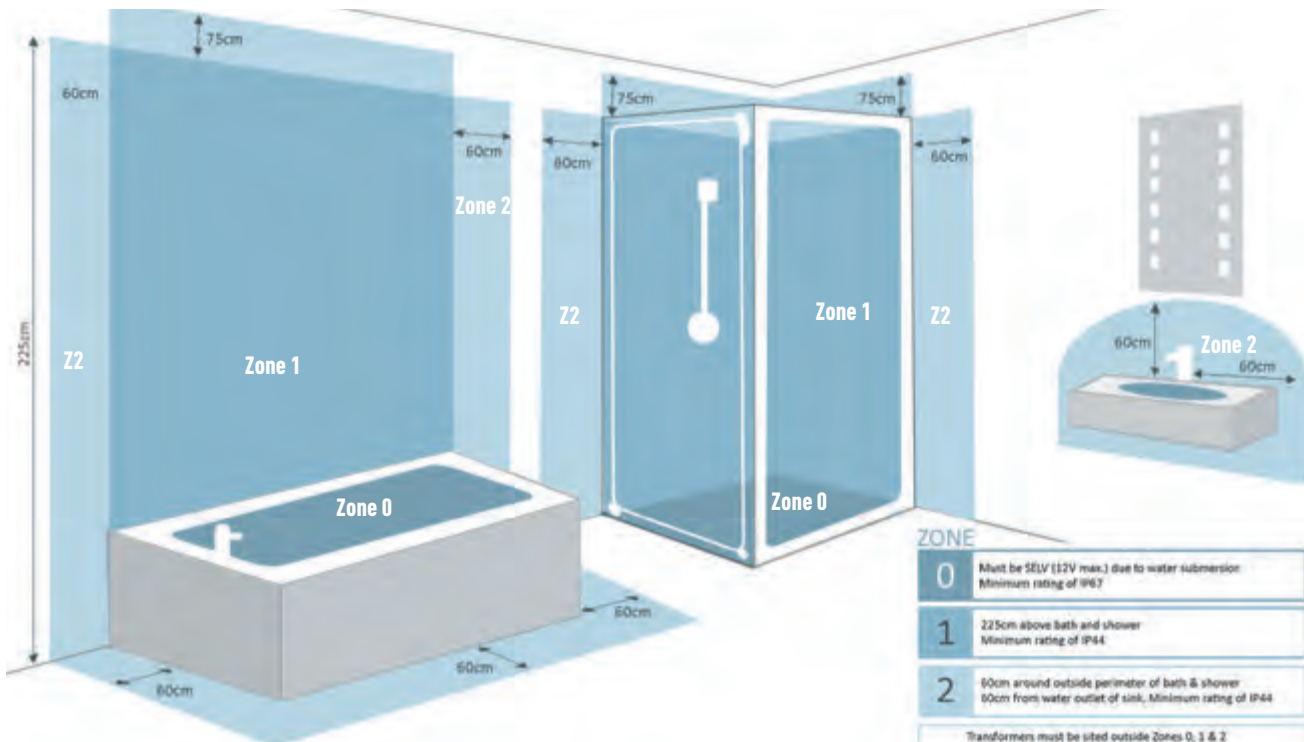

Lighting

LineaPlus

From **£32**

Dual Shaver Socket

Q4-33057 H145 x W85, 110v & 240v, IP20 Rated – Chrome £32

Cirrus Double Tube LED

Q4-33077 W355 x D171 x H135, IP44, 240v

£101

Knight Single LED

Q4-33071 W100 x D110

£60

IP44
240v
Class 2

Knight Triple LED

Q4-33074 W250 x D110

£180

IP44
240v
Class 2

Ergo Single LED

Q4-33075 W64 x D100 x H215

£69

IP44
240v
Class 2

Focus Round

Q4-33070 D290 x P70

£164

IP44
240v
Class 2

Cosmos Dome

Q4-33069 D248 x P100mm

£134

IP44
240v
Class 2

LED Plinth & Panel Light Pack

Q4-33041 LED Round 6 Light Pack – IP67 Rated £62

22.8 Lumens
Stainless steel
Wattage: 6x 0.3W
Beam Angle 30deg
LED Colour: Cool white
Diameter: 30mm
Contains 6 fittings for integration in any zone of the bathroom. These fittings are daisy chained and connected back to the driver via IP67 rated connectors.

Kelvin: (5500k)
Cable length 1m (pre fitting) & 1.5m mains cable.
Maximum walk over pressure: 100kg
Cut-out 24mm

Status COB LED Lighting

Q4-33033 COB LED Over Mirror Light – Cool White £84

Q4-33034 COB LED Over Mirror Light – Warm White £84

Q4-33035 LED Driver 12w 700mA £36

W300 D30 H53
Finish: Chrome
Wattage: 5W
Beam Angle 120deg

LED Qty: 4pcs
LED Colours:
Cool & Warm White
Cable Length: 1m