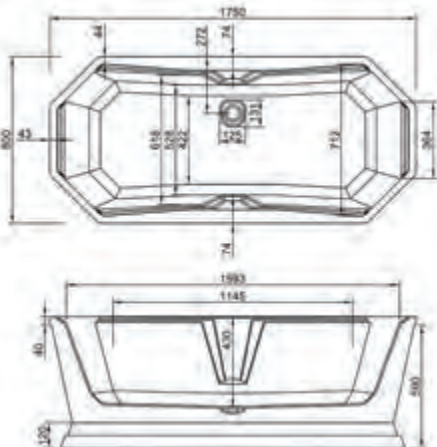

carronite™

1750 x 800mm White H 630mm D 440

Variant
Bathub

30
YEARS
WARRANTY

265
LITRES

Product Code
Q4-02541

Price
£2,315

1750