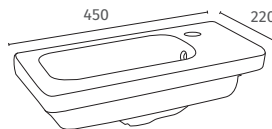

Technical Information

- 450 x 400
- 1 Tap hole.
- Wall hung basin.
- Basin waste, suitable for basins with and without an overflow, also able to adapt it to be freeflow.

RAK