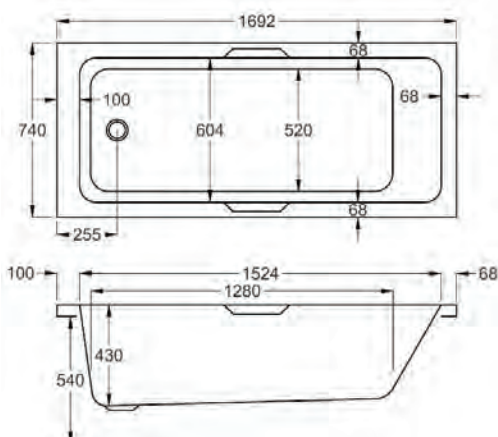

1700

carron⁵

1700 x 750mm H 540mm D 430

5 **20** YEARS WARRANTY **240** LITRES

Variant	Product Code	Price
Bathtub	Q4-02171	£389
Front Panel	Q4-02318	£129
End Panel	Q4-02289	£91
C-Lenda Whirlpool Bath inc. System 1	Q4-02900	£1,661

carronite™

1700 x 750mm H 540mm D 430

C **30** YEARS WARRANTY **240** LITRES

Variant	Product Code	Price
Bathtub	Q4-02172	£629
Front Panel	Q4-02319	£166
End Panel	Q4-02275	£120
C-Lenda Whirlpool Bath inc. System 1	Q4-02900	£1,661

1700

carron⁵

1700 x 800mm H 540mm D 440

5 **20** YEARS WARRANTY **267** LITRES

Variant	Product Code	Price
Bathtub	Q4-02394	£416
Front Panel	Q4-02318	£129
End Panel	Q4-02291	£91
C-Lenda Whirlpool Bath inc. System 1	Q4-02900	£1,688

carronite™

1700 x 800mm H 540mm D 440

C **30** YEARS WARRANTY **267** LITRES

Variant	Product Code	Price
Bathtub	Q4-02395	£648
Front Panel	Q4-02319	£166
End Panel	Q4-02277	£120
C-Lenda Whirlpool Bath inc. System 1	Q4-02900	£1,688

1800

carron⁵

1800 x 800mm H 540mm D 440

5 **20** YEARS WARRANTY **285** LITRES

Variant	Product Code	Price
Bathtub	Q4-02396	£442
Front Panel	Q4-02322	£137
End Panel	Q4-02291	£91
C-Lenda Whirlpool Bath inc. System 1	Q4-02900	£1,714

carronite™

1800 x 800mm H 540mm D 440

C **30** YEARS WARRANTY **285** LITRES

Variant	Product Code	Price
Bathtub	Q4-02397	£679
Front Panel	Q4-02323	£180
End Panel	Q4-02277	£120
C-Lenda Whirlpool Bath inc. System 1	Q4-02900	£1,714

50% OFF

Easy Clean Push Button Bath Waste when purchased with ANY Carron Bath. Use code Q4-13066.

RRP £48

SALE
£24

KEY FEATURES:

- Made in the UK.
- Premium strength.
- Twin grips.
- Built to last.
- Superb heat retention.