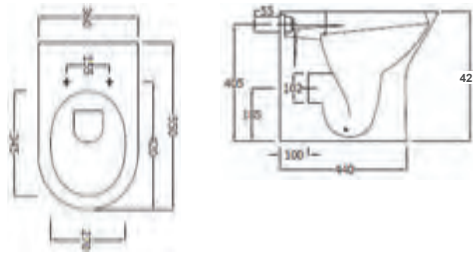

RAK

Resort High

Q4-12293	Back to Wall Pan	£287
Q4-12287	Slim Soft Close Seat	£78
Q4-12269	Soft Close Seat	£78
Q4-19133	6/3 Ltr Concealed Cistern	£64

Technical Information

- Rimless WC, for the ultimate in easy clean hygiene.
- Soft close seat, for family safety and noise reduction.
- Quick release seat, for easy cleaning.
- Tall WC, for comfort.