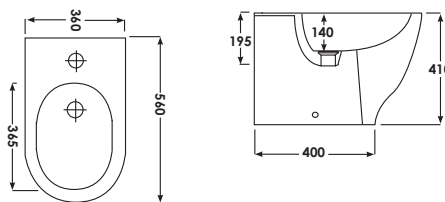

RAK

Resort

Q4-12259 Back to Wall Bidet

£167

Technical Information

- One tap hole.
- Integrated overflow.
- Floor mounted.

RAK

Moon

Q4-12230 Back to Wall Bidet

£236

Technical Information

- One tap hole.
- Integrated overflow.
- Floor mounted.

RAK

Sensation

Q4-12304 Back to Wall Bidet

£294

Technical Information

- One tap hole.
- Integrated overflow.
- Floor mounted.

RAK

Moon

Q4-12233 Wall Hung Bidet

£225

Technical Information

- One tap hole.
- Integrated overflow.
- Wall mounted.

RAK

Sensation

Q4-12303 Wall Hung Bidet

£294

Technical Information

- One tap hole.
- Integrated overflow.
- Wall mounted.