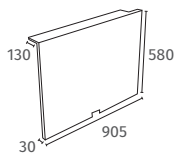

Ready to Tile End Bath Panel with Lip 905mm

905 x 580 x 30mm
Easy to cut to size
Pre-formed panels with adjustable legs

Q4-23123 End Panel 905 with Lip – Left Hand **£92**
Q4-23124 End Panel 905 with Lip – Right Hand **£92**