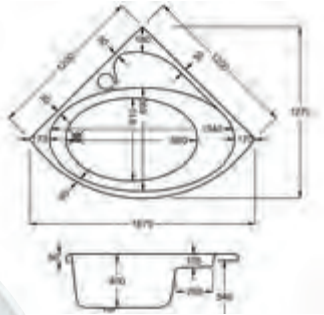

1200

carron5

Oriole

5 **20** **190**
YEARS WARRANTY LITRES

1200 x 1200mm	H 540mm	D 400		
Variant			Product Code	Price
Bathub			04-02242	£752
Corner Panel			04-02260	£180

carronite™

C **30** **190**
YEARS WARRANTY LITRES

1200 x 1200mm	H 540mm	D 400		
Variant			Product Code	Price
Bathub			04-02243	£958
Corner Panel			04-02261	£342

1500