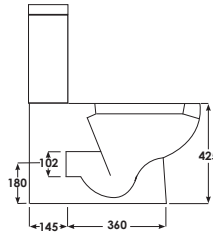

RAK

Kala

Q4-12162	Std WC Pan	£102
Q4-12159	Top Flush 6/3ltr Cistern	£84
Q4-12170	Soft Close Seat	£98

Technical Information

- Soft closing seat, for family safety and noise reduction.
- Short projection, perfect for space saving.
- Water inlet right or left.
- Quick release seat.
- 6/3 litre cistern.

RAK

Series 600

Q4-12200	Std. WC Pan	£110
Q4-12201	Top Flush Cistern	£98
Q4-12156	Soft Close Seat	£71

Technical Information

- Soft close seat, for family safety and noise reduction.
- Short projection.
- Water inlet right and left.
- Quick release seat.

RAK

Compact

Q4-12202	Std. WC Pan	£126
Q4-12203	Top Flush Cistern	£105
Q4-12153	Soft Close Seat	£71

Technical Information

- Soft close seat, for family safety and noise reduction.
- Quick release seat for easy cleaning.
- Short projection.
- Water inlet right and left.

RAK

Resort

Q4-12255	Open Rimless WC Pan	£163
Q4-12252	Top Flush Cistern	£116
Q4-12287	Slim Soft Close Seat	£78
Q4-12269	Soft Close Seat	£78

Technical Information

- Rimless WC for the ultimate in easy clean hygiene.
- Soft close seat, for family safety and noise reduction.
- Water inlet right and left.
- Quick release seat.
- 6/3 litre cistern.

Order Before **5PM**
for **Next Day**
Delivery

WE RECOMMEND...

The Zaneti Senza, 500 Wall Hung Basin Unit, see from page 46

See our full range of **Zaneti Senza** from page 41.