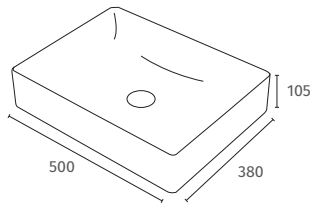

Technical Information

- 490 x 400 x 180
- 1 Tap hole.
- Sit on basin only.
- Basin waste, suitable for basins with and without an overflow, also able to adapt it to be freeflow.

LineaCeramics