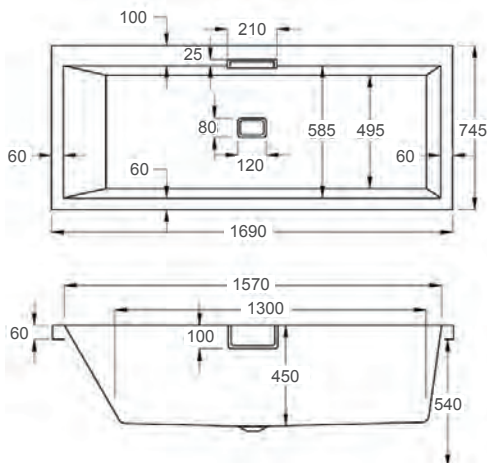

1700

carronite™

1700 x 700mm LH H 540mm D 430

30 YEARS WARRANTY

265 LITRES

Variant	Product Code	Price
Bathtub	Q4-02406	£841
Front Panel	Q4-02319	£166
End Panel	Q4-02272	£120
L-Shaped Panel	Q4-02569	£328
C-Lenda Whirlpool Bath inc. System 1	Q4-02900	£2,113

1700

carronite™

1700 x 700mm RH H 540mm D 430

30 YEARS WARRANTY

265 LITRES

Variant	Product Code	Price
Bathtub	Q4-02407	£841
Front Panel	Q4-02319	£166
End Panel	Q4-02272	£120
L-Shaped Panel	Q4-02569	£328
C-Lenda Whirlpool Bath inc. System 1	Q4-02900	£2,113

1700

carronite™

1700 x 750mm LH H 540mm D 450

30 YEARS WARRANTY

275 LITRES

Variant	Product Code	Price
Bathtub	Q4-02408	£994
Front Panel	Q4-02319	£166
End Panel	Q4-02275	£120
L-Shaped Panel	Q4-02300	£328
C-Lenda Whirlpool Bath inc. System 1	Q4-02900	£2,266

1700

carronite™

1700 x 750mm RH H 540mm D 450

30 YEARS WARRANTY

275 LITRES

Variant	Product Code	Price
Bathtub	Q4-02409	£994
Front Panel	Q4-02319	£166
End Panel	Q4-02275	£120
L-Shaped Panel	Q4-02300	£328
C-Lenda Whirlpool Bath inc. System 1	Q4-02900	£2,266