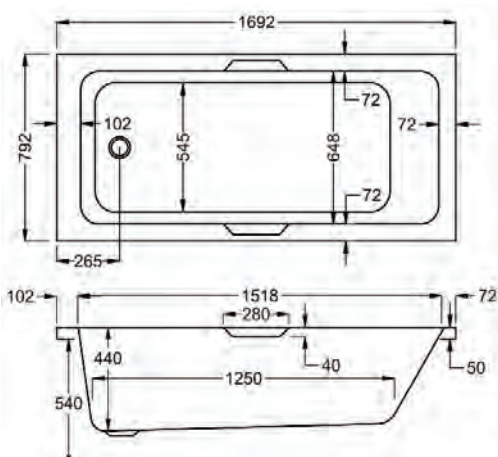

carron⁵

1700 x 750mm H 540mm D 430

5 **20** YEARS WARRANTY **240** LITRES

Variant	Product Code	Price
Bathtub	Q4-02171	£389
Front Panel	Q4-02318	£129
End Panel	Q4-02289	£91
C-Lenda Whirlpool Bath inc. System 1	Q4-02900	£1,661

carronite™

1700 x 750mm H 540mm D 430

C **30** YEARS WARRANTY **240** LITRES

Variant	Product Code	Price
Bathtub	Q4-02172	£629
Front Panel	Q4-02319	£166
End Panel	Q4-02275	£120
C-Lenda Whirlpool Bath inc. System 1	Q4-02900	£1,661

1700