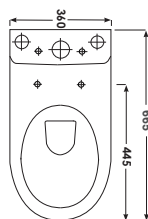

Resort Closed Back

Q4-12254	Tall Flush Fit Rimless Pan	£268
Q4-12252	Top Flush Cistern	£116
Q4-12288	Slim Soft Close Seat	£97
Q4-12154	Soft Close Seat	£88

Technical Information

- Rimless WC, for the ultimate in easy clean hygiene.
- Soft close seat, for family safety and noise reduction.
- Quick release seat.
- Water inlet right and left.

Order Before **5PM**
for **Next Day**
Delivery