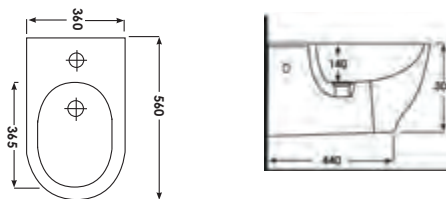

Q4-12304 Back to Wall Bidet

£294

**Technical Information**

- One tap hole.
- Integrated overflow.
- Floor mounted.

RAK

Moon

Q4-12233 Wall Hung Bidet

£225