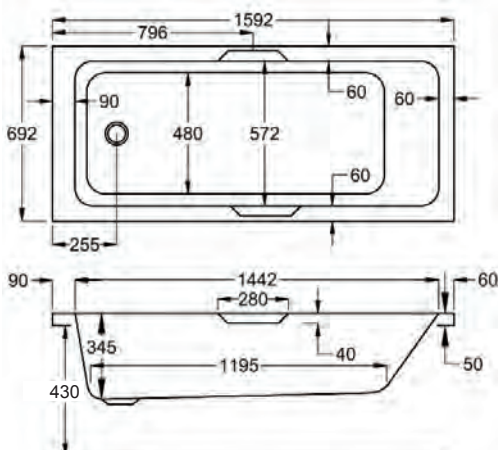

carron⁵

1500 x 700mm H 430mm D 345

5 YEARS WARRANTY **152** LITRES

Variant	Product Code	Price
Bathtub	Q4-02447	£316
Front Panel	Q4-02252	£115
End Panel	Q4-02258	£91
CARRONITE L Shape Panel	Q4-02499	£328

carronite™

1500 x 700mm H 430mm D 345

30 YEARS WARRANTY **152** LITRES

Variant	Product Code	Price
Bathtub	Q4-02448	£550
Front Panel	Q4-02253	£166
End Panel	Q4-02259	£120
CARRONITE L Shape Panel	Q4-02499	£328

1600