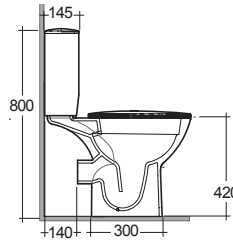

RAK

Morning

Q4-12273	Std WC Pan	£146
Q4-12274	Top Flush Cistern	£101
Q4-12278	Soft Close Seat	£58

Technical Information

- Rimless WC for the ultimate in easy clean hygiene.
- Soft close seat, for family safety and noise reduction.
- Water inlet right and left.
- Quick release seat.
- 6/3 litre cistern.

RAK