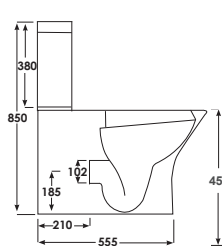

Resort Closed Back

Q4-12254	Tall Flush Fit Rimless Pan	£268
Q4-12252	Top Flush Cistern	£116
Q4-12288	Slim Soft Close Seat	£97
Q4-12154	Soft Close Seat	£88

Technical Information

- Rimless WC, for the ultimate in easy clean hygiene.
- Soft close seat, for family safety and noise reduction.
- Quick release seat.
- Water inlet right and left.

Order Before **5PM**
for **Next Day**
Delivery