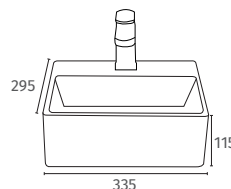

LineaCeramics

Lupo

Q4-19303	335 Sit on Basin	£148
Q4-23201	Professional Basin Waste	£22

Technical Information

- 335 x 295 x 115
- 1 Tap hole.
- Sit on basin only.
- Basin waste, suitable for basins with and without an overflow, also able to adapt it to be freeflow.