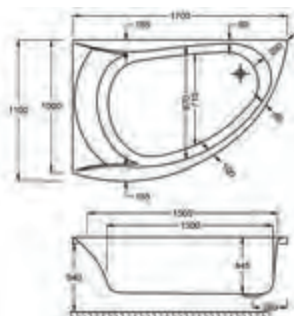

carron5

Omega

5 **20** **255**
YEARS WARRANTY LITRES

1700 x 1000mm RH	H 540mm	D 445		
Variant			Product Code	Price
Bathub			04-02240	£922
Corner Panel			04-02306	£180
C-Lenda Whirlpool Bath inc. System 1			04-02900	£2,194

carronite™

C **30** **255**
YEARS WARRANTY LITRES

1700 x 1000mm RH	H 540mm	D 445		
Variant			Product Code	Price
Bathub			04-02241	£1,520
Corner Panel			04-02307	£342
C-Lenda Whirlpool Bath inc. System 1			04-02900	£2,194