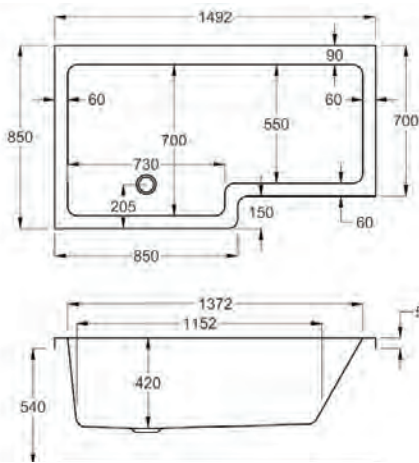

# Quantum Square Shower Bath

carron

From **£436**

1500

**carron**<sup>5</sup>

1500 x 700-850mm LH H 540mm D 420

**5** YEARS WARRANTY **229** LITRES

Variant	Product Code	Price
Bath tub	Q4-02173	£436
Front Panel	Q4-02324	£170
End Panel	Q4-02312	£107
Shower Screen cw Hinged Return	Q4-02347	£258