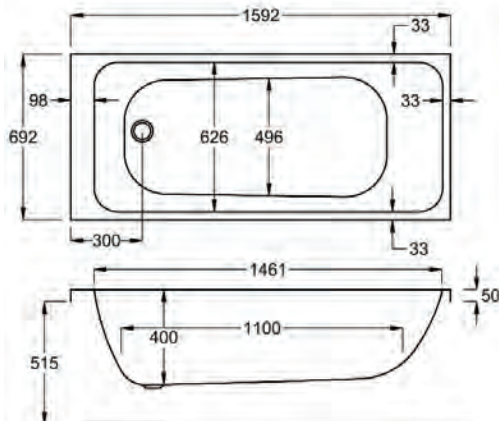

1600

carron⁵

1600 x 700mm H 515mm D 400

5 YEARS WARRANTY **204** LITRES

Variant	Product Code	Price
Bathtub	Q4-02420	£313
Front Panel	Q4-02316	£115
End Panel	Q4-02285	£91
CARRONITE L Shape Panel	Q4-02503	£328

carronite™

1600 x 700mm H 515mm D 400

30 YEARS WARRANTY **204** LITRES

Variant	Product Code	Price
Bathtub	Q4-02421	£581
Front Panel	Q4-02317	£166
End Panel	Q4-02271	£120
CARRONITE L Shape Panel	Q4-02503	£328