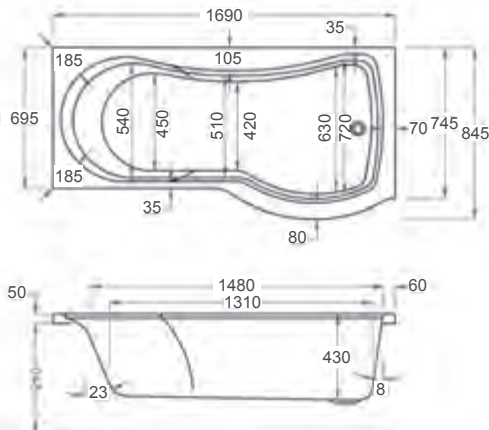

carron⁵

1700 x 700-850mm RH H 540mm D 430

5 **20** **250**
YEARS WARRANTY LITRES

Variant	Product Code	Price
Bathtub	04-02185	£475
Front Panel	04-02332	£142
End Panel	04-02312	£107
Shower Screen	04-02350	£239
C-Lenda Whirlpool Bath inc. System 1	04-02900	£1,747

carronite™

1700 x 700-850mm RH H 540mm D 430

C **30** **250**
YEARS WARRANTY LITRES

Variant	Product Code	Price
Bathtub	04-02186	£762
Front Panel	04-02333	£298
End Panel	04-02313	£145
Shower Screen	04-02350	£239
C-Lenda Whirlpool Bath inc. System 1	04-02900	£1,747