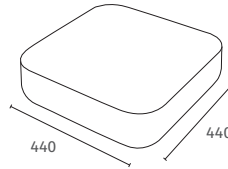

EARTH
TONES