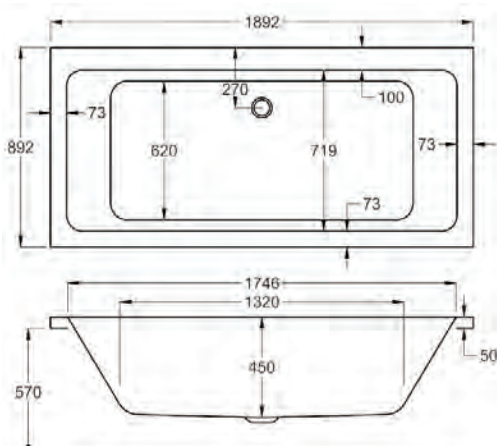

carron5

1800 x 800mm H 540mm D 440

5 YEARS WARRANTY **230** LITRES

Variant	Product Code	Price
Bathtub	Q4-02161	£409
Front Panel	Q4-02322	£137
End Panel	Q4-02291	£91
C-Lenda Whirlpool Bath inc. System 1	Q4-02900	£1,681

carronite™

1800 x 800mm H 540mm D 440

30 YEARS WARRANTY **230** LITRES

Variant	Product Code	Price
Bathtub	Q4-02162	£655
Front Panel	Q4-02323	£180
End Panel	Q4-02277	£120
C-Lenda Whirlpool Bath inc. System 1	Q4-02900	£1,681

1900