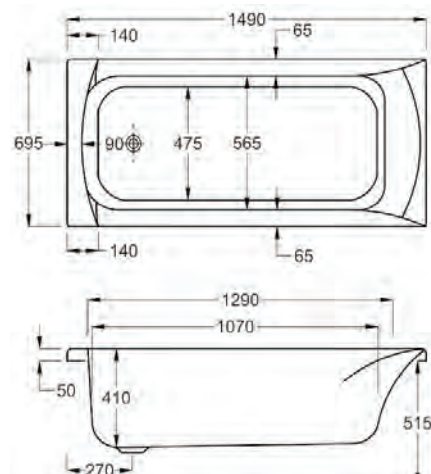

carron⁵

1400 x 700mm H 515mm D 410

5 YEARS WARRANTY **142** LITRES

Variant	Product Code	Price
Bath tub	Q4-02047	£349
Front Panel	Q4-02280	£115
End Panel	Q4-02285	£91
C-Lenda Whirlpool Bath inc. System 1	Q4-02900	£1,621

carronite™

1400 x 700mm H 515mm D 410

30 YEARS WARRANTY **142** LITRES

Variant	Product Code	Price
Bath tub	Q4-02048	£634
Front Panel	Q4-02266	£166
End Panel	Q4-02271	£120
C-Lenda Whirlpool Bath inc. System 1	Q4-02900	£1,621

1500