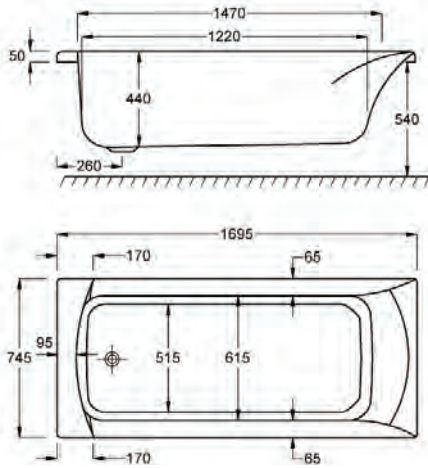

1700

carron⁵

1700 x 750mm H 540mm D 440

5 YEARS WARRANTY **195** LITRES

Variant	Product Code	Price
Bathtub	Q4-02189	£466
Front Panel	Q4-02318	£129
End Panel	Q4-02289	£91
C-Lenda Whirlpool Bath inc. System 1	Q4-02900	£1,738

carronite™

1700 x 750mm H 540mm D 440

30 YEARS WARRANTY **195** LITRES

Variant	Product Code	Price
Bathtub	Q4-02190	£749
Front Panel	Q4-02319	£166
End Panel	Q4-02275	£120
C-Lenda Whirlpool Bath inc. System 1	Q4-02900	£1,738

1700

carron⁵

1700 x 800mm H 540mm D 450

5 YEARS WARRANTY **220** LITRES

Variant	Product Code	Price
Bathtub	Q4-02193	£521
Front Panel	Q4-02318	£129
End Panel	Q4-02291	£91
C-Lenda Whirlpool Bath inc. System 1	Q4-02900	£1,793

carronite™

1700 x 800mm H 540mm D 450

30 YEARS WARRANTY **220** LITRES

Variant	Product Code	Price
Bathtub	Q4-02194	£914
Front Panel	Q4-02319	£166
End Panel	Q4-02277	£120
C-Lenda Whirlpool Bath inc. System 1	Q4-02900	£1,793

1800

carron⁵

1800 x 800mm H 540mm D 450

5 YEARS WARRANTY **240** LITRES

Variant	Product Code	Price
Bathtub	Q4-02197	£617
Front Panel	Q4-02322	£137
End Panel	Q4-02291	£91
C-Lenda Whirlpool Bath inc. System 1	Q4-02900	£1,889

carronite™

1800 x 800mm H 540mm D 450

30 YEARS WARRANTY **240** LITRES

Variant	Product Code	Price
Bathtub	Q4-02198	£1,145
Front Panel	Q4-02323	£180
End Panel	Q4-02277	£120
C-Lenda Whirlpool Bath inc. System 1	Q4-02900	£1,889

1900

carron⁵

1900 x 900mm H 570mm D 460

5 YEARS WARRANTY **350** LITRES

Variant	Product Code	Price
Bathtub	Q4-02201	£908
Front Panel	Q4-02284	£137
End Panel	Q4-02294	£101
C-Lenda Whirlpool Bath inc. System 1	Q4-02900	£2,180

carronite™

1900 x 900mm H 570mm D 460

30 YEARS WARRANTY **350** LITRES

Variant	Product Code	Price
Bathtub	Q4-02202	£1,465
Front Panel	Q4-02270	£180
End Panel	Q4-02279	£133
C-Lenda Whirlpool Bath inc. System 1	Q4-02900	£2,180