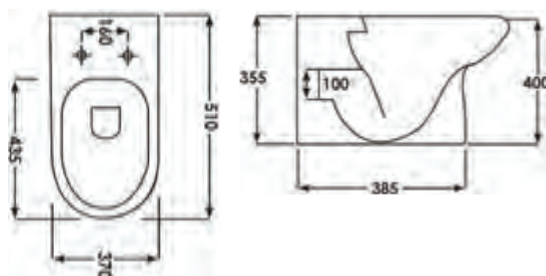

Compact

Q4-12058	Back to Wall Pan	£179
Q4-12153	Soft Close Seat	£71
Q4-19133	6/3 Ltr Concealed Cistern	£64

Technical Information

- Soft close seat, for family safety and noise reduction.
- Quick release seat, for easy cleaning.
- Short projection WC, perfect for saving space.