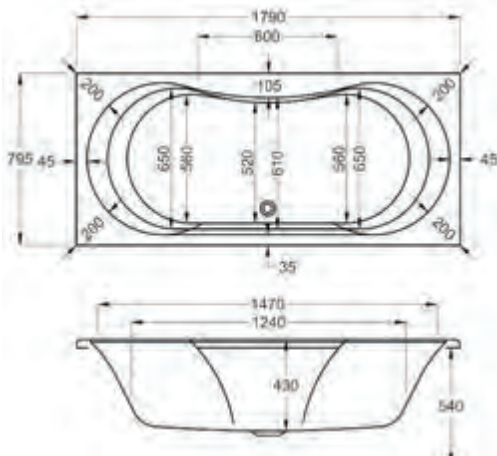

carron5

1700 x 750mm H 540mm D 420

5 YEARS WARRANTY 190 LITRES

Variant	Product Code	Price
Bathtub	Q4-02017	£332
Front Panel	Q4-02318	£129
End Panel	Q4-02289	£91
C-Lenda Whirlpool Bath inc. System 1	Q4-02900	£1,604

carronite™

1700 x 750mm H 540mm D 420

30 YEARS WARRANTY 190 LITRES

Variant	Product Code	Price
Bathtub	Q4-02018	£569
Front Panel	Q4-02319	£166
End Panel	Q4-02275	£120
C-Lenda Whirlpool Bath inc. System 1	Q4-02900	£1,604

1800

carron5

1800 x 800mm H 540mm D 430

5 YEARS WARRANTY 210 LITRES

Variant	Product Code	Price
Bathtub	Q4-02019	£400
Front Panel	Q4-02322	£137
End Panel	Q4-02291	£91
C-Lenda Whirlpool Bath inc. System 1	Q4-02900	£1,672

carronite™

1800 x 800mm H 540mm D 430

30 YEARS WARRANTY 210 LITRES

Variant	Product Code	Price
Bathtub	Q4-02020	£628
Front Panel	Q4-02323	£180
End Panel	Q4-02277	£120
C-Lenda Whirlpool Bath inc. System 1	Q4-02900	£1,672