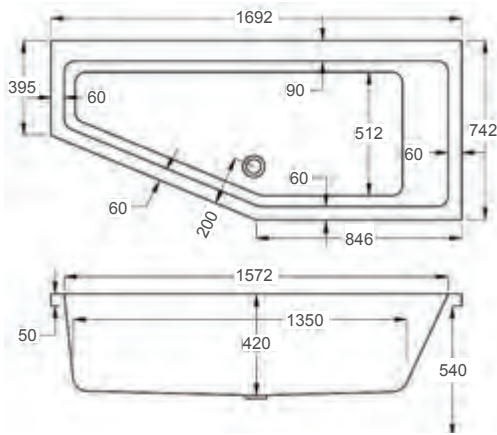

Spacesaver SE

carron

From **£392**

1700

carron⁵

1700 x 750mm LH H 540mm D 420

5 YEARS WARRANTY **211** LITRES

Variant	Product Code	Price
Bathub	04-02179	£392
Front Panel	04-02328	£179
End Panel	04-02330	£82
C-Lenda Whirlpool Bath inc. System 1	04-02900	£1,664

carronite™

1700 x 750mm LH H 540mm D 420

30 YEARS WARRANTY **211** LITRES

Variant	Product Code	Price
Bathub	04-02177	£628
Front Panel	04-02329	£342
End Panel	04-02331	£114
C-Lenda Whirlpool Bath inc. System 1	04-02900	£1,664

1700

carron⁵

1700 x 750mm RH H 540mm D 420

5 YEARS WARRANTY **211** LITRES

Variant	Product Code	Price
Bathub	04-02180	£392
Front Panel	04-02328	£179
End Panel	04-02330	£82
C-Lenda Whirlpool Bath inc. System 1	04-02900	£1,664

carronite™

1700 x 750mm RH H 540mm D 420

30 YEARS WARRANTY **211** LITRES

Variant	Product Code	Price
Bathub	04-02178	£628
Front Panel	04-02329	£342
End Panel	04-02331	£114
C-Lenda Whirlpool Bath inc. System 1	04-02900	£1,664