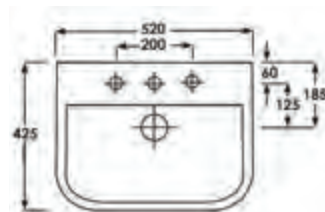

RAK

Series 600

Q4-12199	520 Semi Recessed Basin 1TH	£144
Q4-23201	Professional Basin Waste	£22

Technical Information

- 520 x 425 x 190
- Minimum furniture depth 265mm.
- Professional Basin waste, suitable for basins with and without an overflow, also able to adapt it to be freeflow.