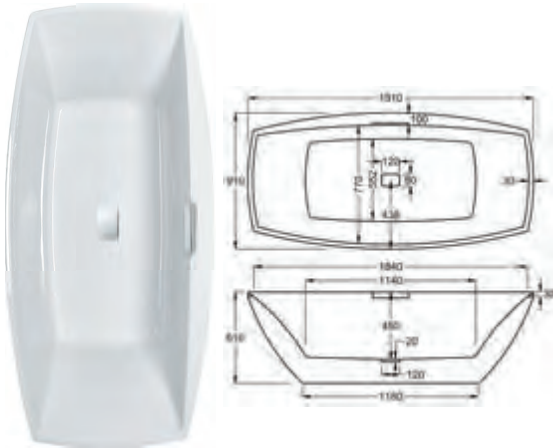

Celsius Freestanding & Oval

carron

1900

carronite™ Celsius Freestanding

30 YEARS WARRANTY

330 LITRES

1900 x 900mm White H 610mm D 450

Variant	Product Code	Price
Bathtub	04-02492	£2,315

1900