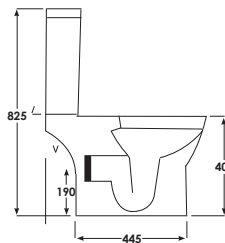

Summit

Q4-12212	Std. WC Pan	£204
Q4-12213	Top Flush 3/6ltr Cistern	£116
Q4-12137	Soft Close Seat	£93

Technical Information

- Quick release seat, for the ultimate in hygiene.
- Soft close seat, for family safety and noise reduction.
- Water inlet right or left.
- 6/3 Litre Cistern.

RAK