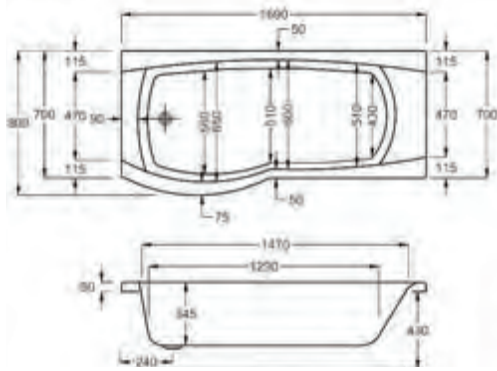

1700

carron⁵

1700 x 700-800mm LH H 430mm D 345

5 **20** **190**
YEARS WARRANTY LITRES

Variant	Product Code	Price
Bathub	Q4-02025	£587
Front Panel	Q4-02250	£163
End Panel	Q4-02258	£91
Shower Screen	Q4-02343	£242

carronite™

1700 x 700-800mm LH H 430mm D 345

C **30** **190**
YEARS WARRANTY LITRES

Variant	Product Code	Price
Bathub	Q4-02026	£976
Front Panel	Q4-02251	£334
End Panel	Q4-02259	£120
Shower Screen	Q4-02343	£242

1700

carron⁵

1700 x 700-800mm RH H 430mm D 345

5 **20** **190**
YEARS WARRANTY LITRES

Variant	Product Code	Price
Bathub	Q4-02027	£587
Front Panel	Q4-02250	£163
End Panel	Q4-02258	£91
Shower Screen	Q4-02343	£242

carronite™

1700 x 700-800mm RH H 430mm D 345

C **30** **190**
YEARS WARRANTY LITRES

Variant	Product Code	Price
Bathub	Q4-02028	£976
Front Panel	Q4-02251	£334
End Panel	Q4-02259	£120
Shower Screen	Q4-02343	£242

50% OFF

Easy Clean Push Button Bath Waste when purchased with ANY Carron Bath. Use code Q4-13066.

RRP £48
SALE
£24

carron⁵ carronite™

For further details see page 169

WE RECOMMEND...

The Easy Clean Sprung Bath Waste, see page 383.

See our full range of Bath Wastes from page 383.

KEY FEATURES:

- Made in the UK.
- 30 Year warranty on Carronite.
- Reduced depth.
- Economical.
- Industry leading design.

ECO WATER CAPACITY