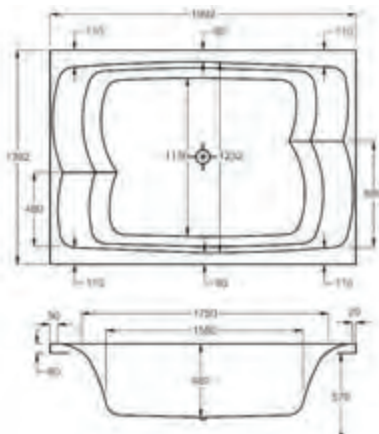

carronite™

2000 x 1400mm H 570mm D 480

30
YEARS
WARRANTY

560
LITRES

Variant	Product Code	Price
Bathub	Q4-02411	£3,373
C-Lenda Whirlpool Bath inc. System 1	Q4-02900	£4,645