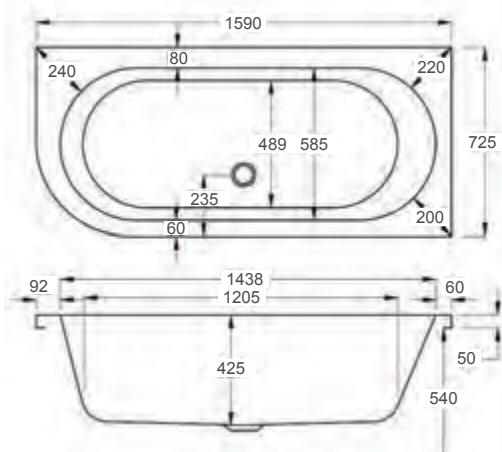

From £499

1600

carron<sup>5</sup>

1600 x 725mm LH H 540mm D 425

**5** YEARS WARRANTY **197** LITRES

Variant	Product Code	Price
Bath tub	Q4-02209	£499
Curved Panel	Q4-02334	£241
C-Lenda Whirlpool Bath inc. System 1	Q4-02900	£1,771