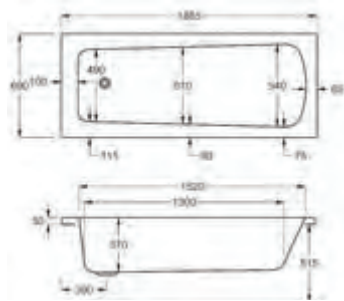

Brittania & Brittania Super Deep SE

carron

1700