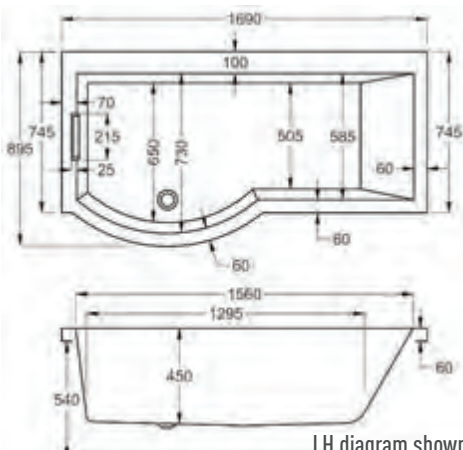

RH image

1700