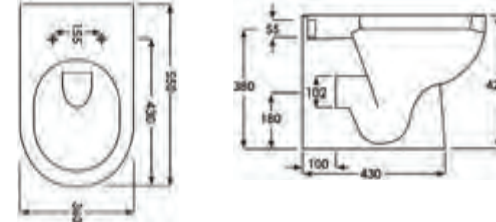

RAK

Kala

Q4-12160	Back to Wall Pan	£137
Q4-12170	Soft Close Seat	£98
Q4-19133	6/3 Concealed Cistern	£64

Technical Information

- Soft close seat, for family safety and noise reduction.
- Short projection, perfect for saving space.
- Quick release seat.