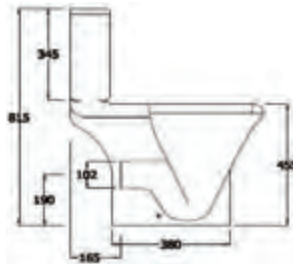

RAK

Compact Open Back

Q4-12206	Tall Open Back WC Pan	£240
Q4-12203	Top Flush 3/6ltr Cistern	£105
Q4-12153	Soft Close Seat	£71

Technical Information

- Soft close seat, for family safety and noise reduction.
- Tall WC, for comfort and ease.
- Quick release seat, for easy cleaning.
- Short projection, for space saving.
- Water inlet right and left.

RAK