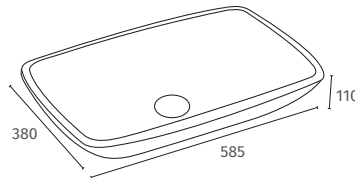

Technical Information

- 440 x 440
- 0 Tap hole.
- Sit on basin only.

LineaCeramics

Mia Rectangle

Q4-23030 585 Sit on Basin **£336**

Technical Information

- 585 x 380 x 110
- 0 Tap hole.
- Comes with creamic freeflow waste.
- Sit on basin only.

EARTH
TONES