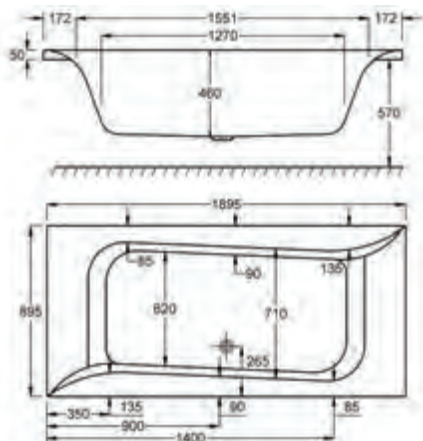

carron5

1900 x 900mm H 570mm D 460

5 **20** **345**
YEARS WARRANTY LITRES

Variant	Product Code	Price
Bathtub	04-02120	£936
Front Panel	04-02284	£137
End Panel	04-02294	£101
C-Lenda Whirlpool Bath inc. System 1	04-02900	£2,208

©carronite™

1900 x 900mm H 570mm D 460

© **30** **345**
YEARS WARRANTY LITRES

Variant	Product Code	Price
Bathtub	04-02121	£1,510
Front Panel	04-02270	£180
End Panel	04-02279	£133
C-Lenda Whirlpool Bath inc. System 1	04-02900	£2,208