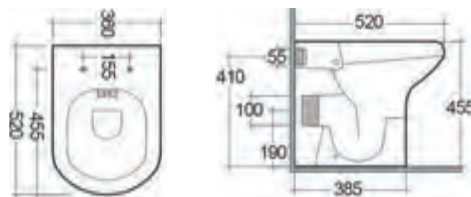

RAK

Compact Extra High

Q4-12151	Back to Wall Pan	£171
Q4-12154	Soft Close Seat	£88
Q4-19133	6/3 Ltr Concealed Cistern	£64

Technical Information

- Soft close seat, for family safety and noise reduction.
- Tall WC, for comfort.
- Quick release seat, for easy cleaning.
- Rimless WC, for the ultimate in easy clean hygiene.