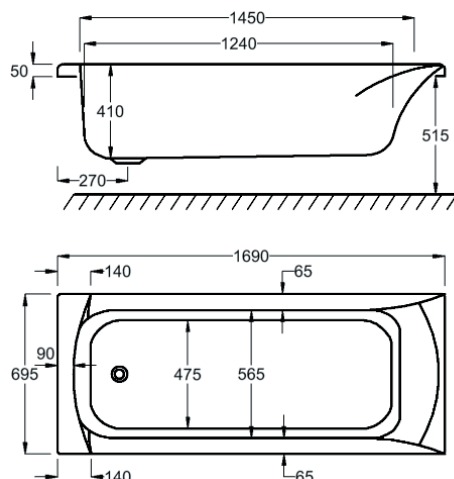

1700

carron⁵

1700 x 700mm H 515mm D 410

5 YEARS WARRANTY **172** LITRES

Variant	Product Code	Price
Bath tub	Q4-02067	£349
Front Panel	Q4-02320	£115
End Panel	Q4-02285	£91
C-Lenda Whirlpool Bath inc. System 1	Q4-02900	£1,621

carronite™

1700 x 700mm H 515mm D 410

30 YEARS WARRANTY **172** LITRES

Variant	Product Code	Price
Bath tub	Q4-02068	£634
Front Panel	Q4-02321	£166
End Panel	Q4-02271	£120
C-Lenda Whirlpool Bath inc. System 1	Q4-02900	£1,621