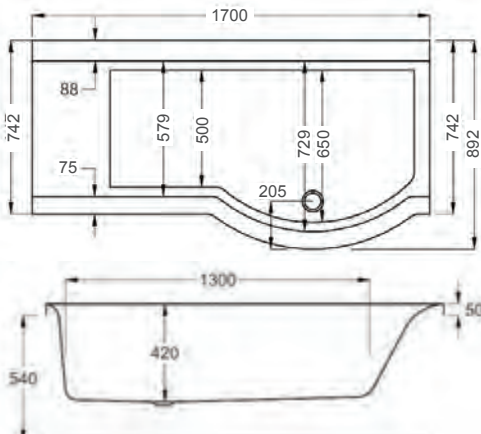

carron5

1700 x 750-900mm RH H 540mm D 420

5 YEARS WARRANTY **260** LITRES

Variant	Product Code	Price
Bathtub	04-02371	£628
Front Panel	04-02375	£225
L-Shaped Panel		N/A
Shower Screen	04-02380	£242
C-Lenda Whirlpool Bath inc. System 1	04-02900	£1,900

carronite™

1700 x 750-900mm RH H 540mm D 420

30 YEARS WARRANTY **260** LITRES

Variant	Product Code	Price
Bathtub	04-02372	£1,045
Front Panel	04-02376	£360
L-Shaped Panel	04-02506	£492
Shower Screen	04-02380	£242
C-Lenda Whirlpool Bath inc. System 1	04-02900	£1,900