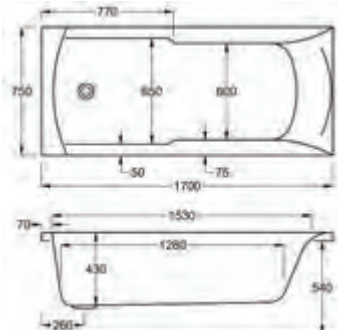

# Index, Apex and Sit bath

carron

1700