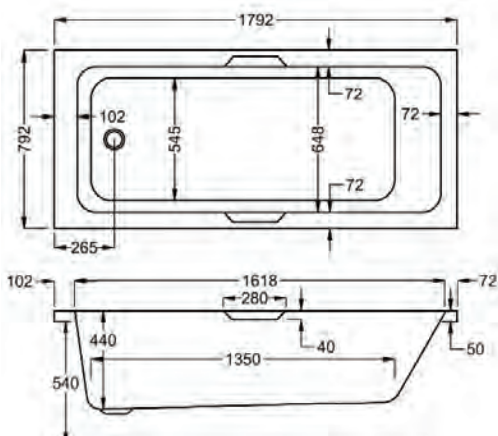

carron⁵

1700 x 800mm H 540mm D 440

5 **20** YEARS WARRANTY **267** LITRES

Variant	Product Code	Price
Bathtub	Q4-02394	£416
Front Panel	Q4-02318	£129
End Panel	Q4-02291	£91
C-Lenda Whirlpool Bath inc. System 1	Q4-02900	£1,688

carronite™

1700 x 800mm H 540mm D 440

C **30** YEARS WARRANTY **267** LITRES

Variant	Product Code	Price
Bathtub	Q4-02395	£648
Front Panel	Q4-02319	£166
End Panel	Q4-02277	£120
C-Lenda Whirlpool Bath inc. System 1	Q4-02900	£1,688

1800