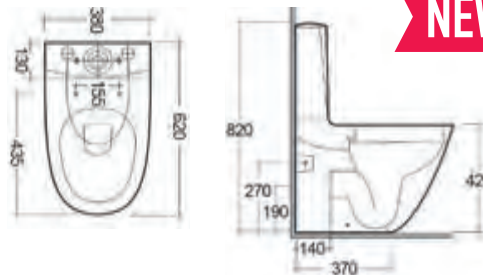

Sensation

Q4-12306	Flush Fit WC Pan	£325
Q4-12307	Top Flush Cistern	£134
Q4-12305	Soft Close Seat	£75

Technical Information

- Rimless WC, for the ultimate in easy hygiene.
- Soft close seat, for family safety and noise reduction.
- Quick release seat, for the ultimate in easy clean.
- Water inlet right and left.

RAK