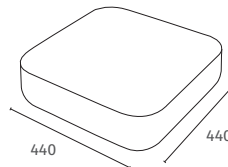

Technical Information

- 585 x 380 x 110
- 0 Tap hole.
- Comes with creamic freeflow waste.
- Sit on basin only.

EARTH
TONES