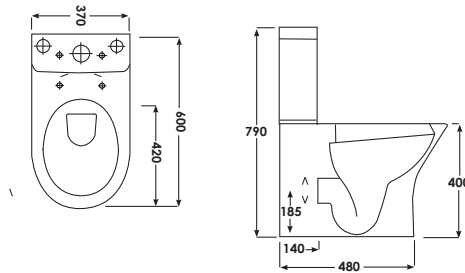

### Technical Information

- Soft close seat, for family safety and noise reduction.
- Short projection WC, perfect for saving space.

RAK

Resort

Q4-12256	Flush Fit Rimless WC Pan	£163
Q4-12252	Top Flush Cistern	£116
Q4-12287	Slim Soft Close Seat	£78
Q4-12269	Soft Close Seat	£78