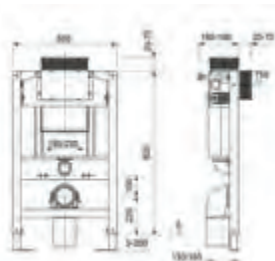

Frames & Concealed Cisterns

820 Wall Hung WC Frame

Top or Front Access
Suitable for Linea all Flush Plates
Siphon can be modified to provide 6L/3L or 4.5L/3L for water saving requirements
Supplied with pre wall installation kit, including extension bolts
Supplied with both angled and straight soil pipe

Q4-23100   820 Wall Hung WC Frame   £303