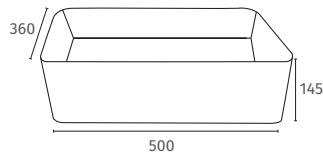

Sit- On Basins

LineaCeramics

Ferrara

Q4-19311	490 Sit on Basin	£151
Q4-23201	Professional Basin Waste	£22

Technical Information

- 490 x 400 x 180
- 1 Tap hole.
- Sit on basin only.
- Basin waste, suitable for basins with and without an overflow, also able to adapt it to be freeflow.

LineaCeramics

Ratio

Q4-30103	500 Sit on Basin	£149
Q4-23201	Professional Basin Waste	£22

Technical Information

- 500 x 380
- 0 Tap hole.
- Sit on basin only.
- Basin waste, suitable for basins with and without an overflow, also able to adapt it to be freeflow.

LineaCeramics

Rome

Q4-19308	480 Sit on Basin	£154
Q4-23201	Professional Basin Waste	£22

Technical Information

- 480 x 370 x 130
- 1 Tap hole.
- Sit on basin only.
- Basin waste, suitable for basins with and without an overflow, also able to adapt it to be freeflow.

RAK

Moon Square

Q4-12271	500 Sit on Basin	£204
Q4-23201	Professional Basin Waste	£22

Technical Information

- 500 x 360 x 145
- 0 Tap hole.
- Sit on basin only.
- Basin waste, suitable for basins with and without an overflow, also able to adapt it to be freeflow.

LineaCeramics

Mia Square

Q4-23029	430 Sit on Basin	£314

Technical Information

- 430 x 430 x 120
- 0 Tap hole.
- Comes with ceramic freeflow waste.
- Sit on basin only.