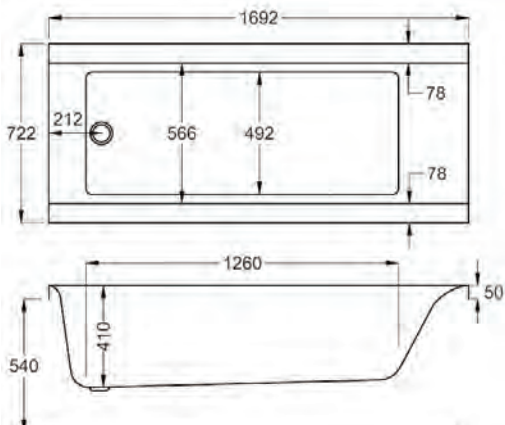

# Urban SE

carron

From **£349**

1700

**carron**<sup>5</sup>

1700 x 725mm H 540mm D 410

Variant	Product Code	Price
Bath tub	Q4-02363	£349
Front Panel	Q4-02318	£129
End Panel	Q4-02287	£91
C-Lenda Whirlpool Bath inc. System 1	Q4-02900	£1,621