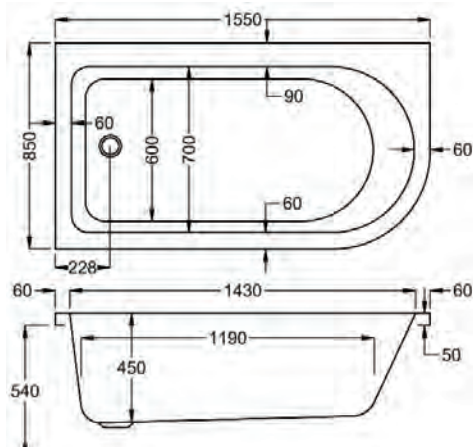

carron⁵

1550 x 850mm LH H 540mm D 450

5 **20** **262**
YEARS WARRANTY LITRES

Variant	Product Code	Price
Bathtub	04-02398	£602
Curved Panel	04-02404	£241
Shower Screen	04-12017	£104
C-Lenda Whirlpool Bath inc. System 1	04-02900	£1,874

carronite^{TM}

1550 x 850mm LH H 540mm D 450

C **30** **262**
YEARS WARRANTY LITRES

Variant	Product Code	Price
Bathtub	04-02399	£1,001
Curved Panel	04-02405	£342
Shower Screen	04-12017	£104
C-Lenda Whirlpool Bath inc. System 1	04-02900	£1,874

1550