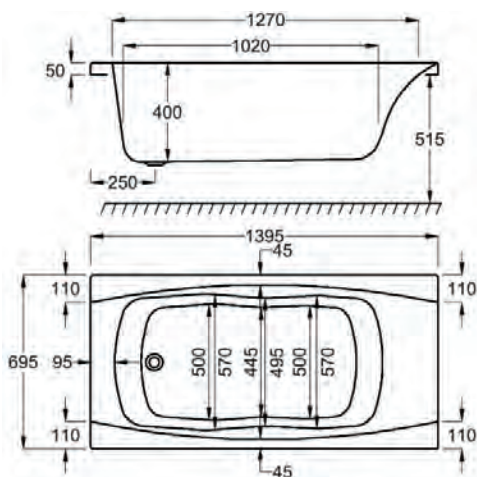

# Imperial Twin Grip SE

carron

From **£266**

1400

carron<sup>5</sup>

1400 x 700mm H 515mm D 400

**5** **20** **135**  
YEARS WARRANTY LITRES

Variant	Product Code	Price
Bath tub	Q4-02455	£266
Front Panel	Q4-02280	£115
End Panel	Q4-02285	£91
C-Lenda Whirlpool Bath inc. System 1	Q4-02900	£1,538