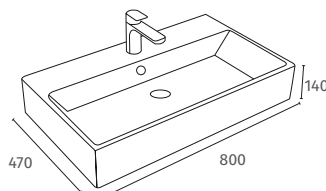

UnicaCeramics

Square

Q4-23032	800x470 Basin	£471
Q4-23201	Professional Basin Waste	£22

Technical Information

- 800 x 470 x 140
- 1 Tap hole.
- Suitable for wall mounting or sit on.
- Basin waste, suitable for basins with and without an overflow, also able to adapt it to be freeflow.