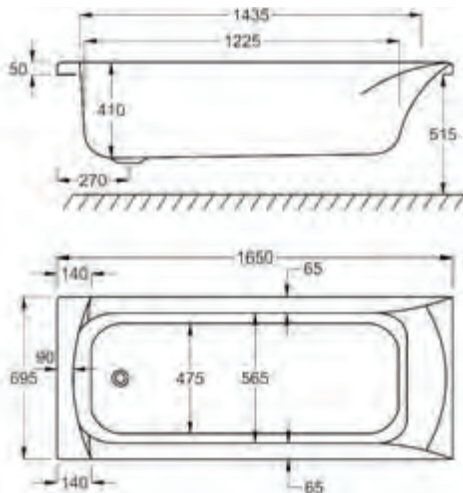

1650

carron⁵

1650 x 700mm H 515mm D 410

5 YEARS WARRANTY **167** LITRES

Variant	Product Code	Price
Bath tub	Q4-02059	£349
Front Panel	Q4-02282	£115
End Panel	Q4-02285	£91
C-Lenda Whirlpool Bath inc. System 1	Q4-02900	£1,621

carronite™

1650 x 700mm H 515mm D 410

30 YEARS WARRANTY **167** LITRES

Variant	Product Code	Price
Bath tub	Q4-02060	£634
Front Panel	Q4-02268	£166
End Panel	Q4-02271	£120
C-Lenda Whirlpool Bath inc. System 1	Q4-02900	£1,621