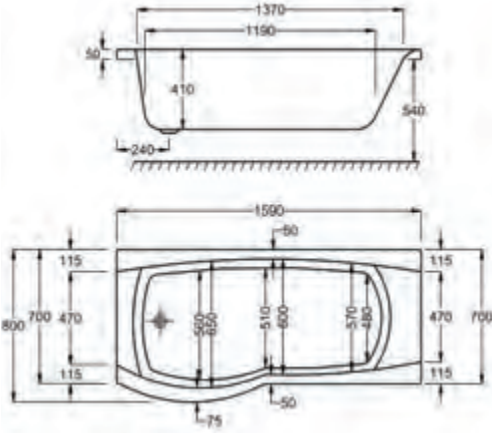

carron5 carronite™

For further details see page 169

1600

carron<sup>5</sup>

1600 x 700-800mm LH H 540mm D 410

**5** YEARS WARRANTY **210** LITRES

Variant	Product Code	Price
Bathub	Q4-02071	£570
Front Panel	Q4-02295	£163
End Panel	Q4-02312	£107
Shower Screen	Q4-02343	£242
C-Lenda Whirlpool Bath inc. System 1	Q4-02900	£1,842