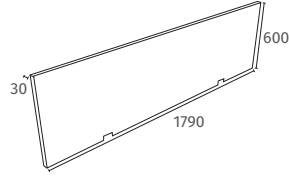

Tileable Bath Panels

Q4-23119 Front Panel 1790mm **£88**