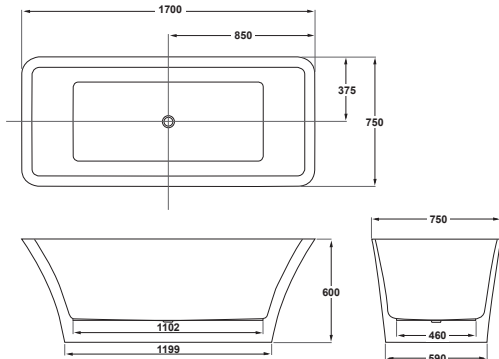

# Freestanding Baths

1700

Sleek DE

1700 x 750mm H 600mm D 470

Variant	Product Code	Price
Bathtub	Q4-43501	£1,399

1500

Smooth DE

1500 x 700mm H 600mm D 470