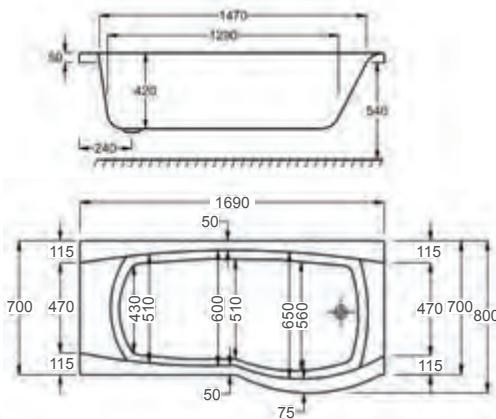

carron⁵

1700 x 700-800mm RH H 540mm D 420

5 YEARS WARRANTY **230** LITRES

Variant	Product Code	Price
Bathub	Q4-02077	£570
Front Panel	Q4-02297	£163
End Panel	Q4-02312	£107
Shower Screen	Q4-02343	£242
C-Lenda Whirlpool Bath inc. System 1	Q4-02900	£1,842

carronite™

1700 x 700-800mm RH H 540mm D 420

30 YEARS WARRANTY **230** LITRES

Variant	Product Code	Price
Bathub	Q4-02078	£947
Front Panel	Q4-02298	£334
End Panel	Q4-02313	£145
Shower Screen	Q4-02343	£242
C-Lenda Whirlpool Bath inc. System 1	Q4-02900	£1,842