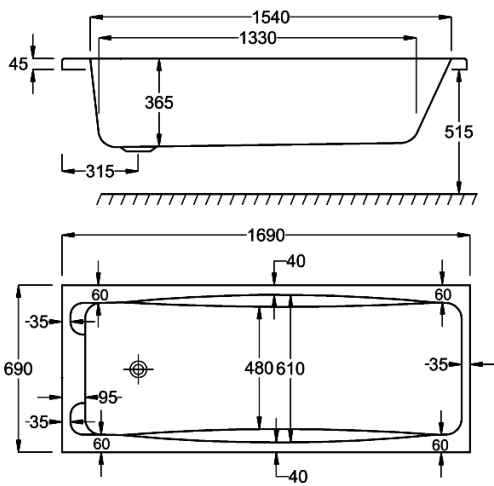

carron5

1800 x 700mm H 540mm D 365

5 20 YEARS WARRANTY **185** LITRES

Variant	Product Code	Price
Bathub	Q4-02224	£491
Front Panel	Q4-02322	£137
End Panel	Q4-02286	£91

carronite™

1800 x 700mm H 540mm D 365

C 30 YEARS WARRANTY **185** LITRES

Variant	Product Code	Price
Bathub	Q4-02225	£761
Front Panel	Q4-02323	£180
End Panel	Q4-02272	£120

1700