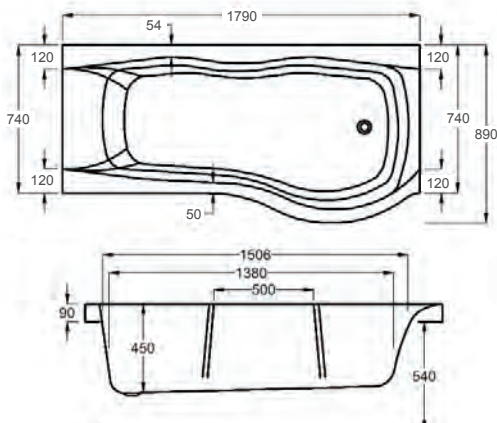

carron⁵

1800 x 750-900mm LH H 540mm D 450

5 **20** **265**
YEARS WARRANTY LITRES

Variant	Product Code	Price
Bathtub	04-02471	£919
Front Panel	04-02514	£185
End Panel	04-02385	£107
Shower Screen	04-02350	£239
C-Lenda Whirlpool Bath inc. System 1	04-02900	£2,191

carronite™

1800 x 750-900mm LH H 540mm D 450

C **30** **265**
YEARS WARRANTY LITRES

Variant	Product Code	Price
Bathtub	04-02473	£1,392
Front Panel	04-02515	£334
End Panel	04-02383	£145
Shower Screen	04-02350	£239
C-Lenda Whirlpool Bath inc. System 1	04-02900	£2,191

1800