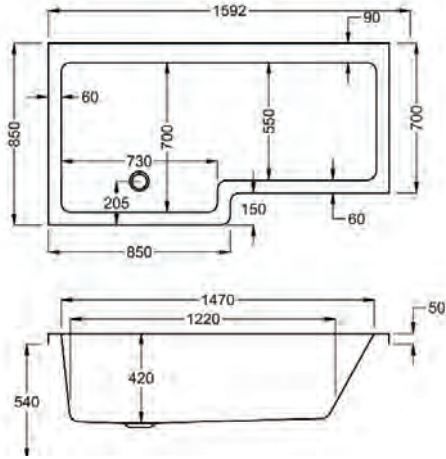

1600

carron5

1600 x 700-850mm LH H 540mm D 420

5 YEARS WARRANTY **250** LITRES

Variant	Product Code	Price
Bath tub	Q4-02386	£436
Front Panel	Q4-02390	£170
End Panel	Q4-02312	£107
Shower Screen cw Hinged Return	Q4-02347	£258

carronite™

1600 x 700-850mm LH H 540mm D 420

30 YEARS WARRANTY **250** LITRES

Variant	Product Code	Price
Bath tub	Q4-02387	£661
Front Panel	Q4-02391	£371
End Panel	Q4-02313	£145
Shower Screen cw Hinged Return	Q4-02347	£258

1600

carron5

1600 x 700-850mm RH H 540mm D 420

5 YEARS WARRANTY **250** LITRES

Variant	Product Code	Price
Bath tub	Q4-02388	£436
Front Panel	Q4-02390	£170
End Panel	Q4-02312	£107
Shower Screen cw Hinged Return	Q4-02347	£258

carronite™

1600 x 700-850mm RH H 540mm D 420

30 YEARS WARRANTY **250** LITRES

Variant	Product Code	Price
Bath tub	Q4-02389	£661
Front Panel	Q4-02391	£371
End Panel	Q4-02313	£145
Shower Screen cw Hinged Return	Q4-02347	£258

1700

carron5

1700 x 700-850mm LH H 540mm D 420

5 YEARS WARRANTY **265** LITRES

Variant	Product Code	Price
Bath tub	Q4-02205	£436
Front Panel	Q4-02326	£170
End Panel	Q4-02312	£107
Shower Screen cw Hinged Return	Q4-02347	£258

carronite™

1700 x 700-850mm LH H 540mm D 420

30 YEARS WARRANTY **265** LITRES

Variant	Product Code	Price
Bath tub	Q4-02206	£661
Front Panel	Q4-02327	£371
End Panel	Q4-02313	£145
Shower Screen cw Hinged Return	Q4-02347	£258

1700

carron5

1700 x 700-850mm RH H 540mm D 420

5 YEARS WARRANTY **265** LITRES

Variant	Product Code	Price
Bath tub	Q4-02207	£436
Front Panel	Q4-02326	£170
End Panel	Q4-02312	£107
Shower Screen cw Hinged Return	Q4-02347	£258

carronite™

1700 x 700-850mm RH H 540mm D 420

30 YEARS WARRANTY **265** LITRES

Variant	Product Code	Price
Bath tub	Q4-02208	£661
Front Panel	Q4-02327	£371
End Panel	Q4-02313	£145
Shower Screen cw Hinged Return	Q4-02347	£258