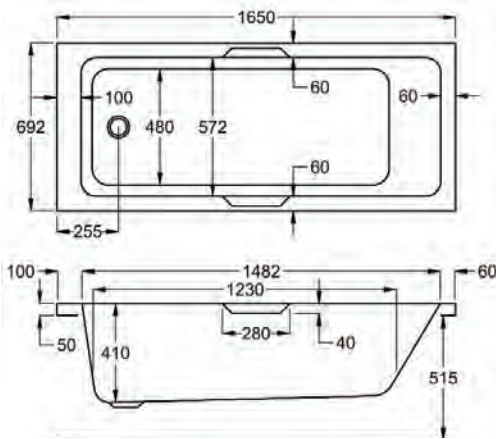

1650

carron5

1650 x 700mm H 515mm D 410

5 YEARS WARRANTY **216** LITRES

Variant	Product Code	Price
Bath tub	Q4-02523	£316
Front Panel	Q4-02282	£115
End Panel	Q4-02285	£91
C-Lenda Whirlpool Bath inc. System 1	Q4-02900	£1,588

carronite™

1650 x 700mm H 515mm D 410

30 YEARS WARRANTY **216** LITRES

Variant	Product Code	Price
Bath tub	Q4-02524	£550
Front Panel	Q4-02268	£166
End Panel	Q4-02271	£120
C-Lenda Whirlpool Bath inc. System 1	Q4-02900	£1,588