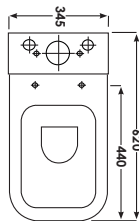

RAK

Morning

Q4-12273	Std WC Pan	£146
Q4-12274	Top Flush Cistern	£101
Q4-12278	Soft Close Seat	£58

Technical Information

- Rimless WC for the ultimate in easy clean hygiene.
- Soft close seat, for family safety and noise reduction.
- Water inlet right and left.
- Quick release seat.
- 6/3 litre cistern.

RAK

Summit

Q4-12212	Std. WC Pan	£204
Q4-12213	Top Flush 3/6ltr Cistern	£116
Q4-12137	Soft Close Seat	£93

Technical Information

- Quick release seat, for the ultimate in hygiene.
- Soft close seat, for family safety and noise reduction.
- Water inlet right or left.
- 6/3 Litre Cistern.

RAK

Metropolitan

Q4-12210	Std. WC Pan	£202
Q4-12211	Top Flush 3/6ltr Cistern	£145
Q4-12130	Soft-Close Seat	£71

Technical Information

- Quick release seat, for the ultimate in hygiene.
- Soft close seat, for family safety and noise reduction.
- Short projection, perfect for saving space.
- Water inlet right or left.
- 6/3 Litre Cistern.

LineaCeramics

S-Plan

Q4-23015	Open WC Pan	£345
Q4-23017	Top Flush Cistern	£189
Q4-23019	Wrap Soft Close Seat	£87
Q4-23020	Slim Soft Close Seat	£104

Technical Information

- Soft close seat, for family safety and noise reduction.
- Slimline and wrap seat to choose from.
- Scratch resistant gloss finish.
- Water inlet left
- 6/3 Litre Cistern.

Order Before **5PM**
for **Next Day**
Delivery

WE RECOMMEND...

The Zaneti Series, 400 Floor Standing Cloaks Unit, see from page 20.

See our full range of Zaneti from page 13.