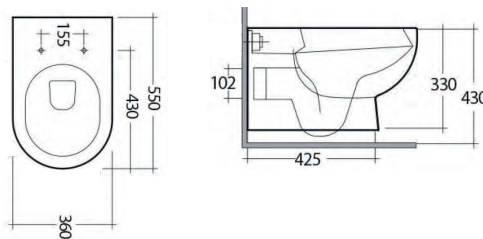

RAK

Kala

Q4-12216	Wall Hung Rimless WC	£175
Q4-12170	Soft Close Seat	£98

Technical Information

- Quick release seat.
- Rimless WC, for the ultimate in easy hygiene clean.
- Soft close seat, for family safety and noise reduction.
- Requires frame system.

Order Before 5PM
for **Next Day**
Delivery

WE RECOMMEND...

The Grohe, 3 in 1 wall frame system,
see page 163.

See our full range of **Wall Frames Systems**
from page 163.