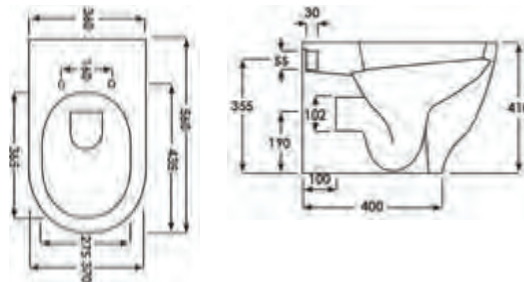

RAK

Moon

Q4-12228	Back to Wall Pan	£250
Q4-12236	Soft Close Seat	£98
Q4-19133	Concealed Cistern	£64

Technical Information

- Soft close seat, for family safety and noise reduction.
- Quick release seat, for the ultimate in easy clean.