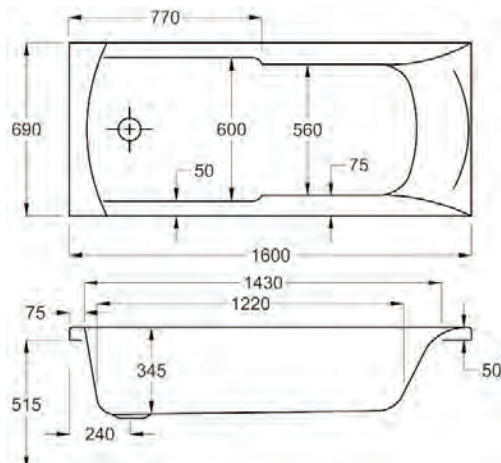

1600

carron⁵

1600 x 700mm H 515mm D 345

5 YEARS WARRANTY **138** LITRES

Variant	Product Code	Price
Bathtub	Q4-02124	£272
Front Panel	Q4-02316	£115
End Panel	Q4-02285	£91
CARRONITE L Shape Panel	Q4-02503	£328

carronite™

1600 x 700mm H 515mm D 345

30 YEARS WARRANTY **138** LITRES

Variant	Product Code	Price
Bathtub	Q4-02125	£512
Front Panel	Q4-02317	£166
End Panel	Q4-02271	£120
CARRONITE L Shape Panel	Q4-02503	£328