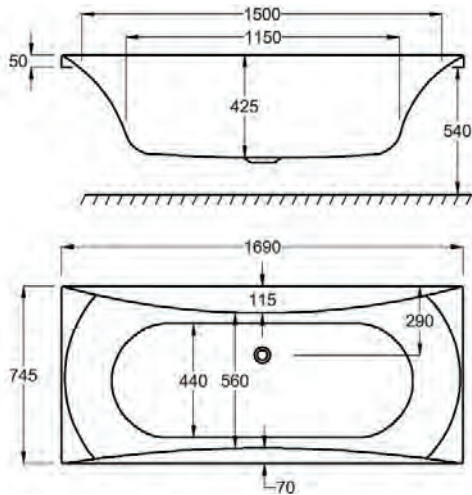

carron5

1700 x 700mm H 515mm D 400

5 YEARS WARRANTY 160 LITRES

Variant	Product Code	Price
Bathub	Q4-02005	£368
Front Panel	Q4-02320	£115
End Panel	Q4-02285	£91
C-Lenda Whirlpool Bath inc. System 1	Q4-02900	£1,640

carronite™

1700 x 700mm H 515mm D 400

30 YEARS WARRANTY 160 LITRES

Variant	Product Code	Price
Bathub	Q4-02006	£588
Front Panel	Q4-02321	£166
End Panel	Q4-02271	£120
C-Lenda Whirlpool Bath inc. System 1	Q4-02900	£1,640

1700