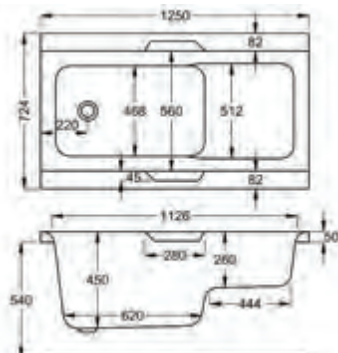

## carronite™

1700 x 800mm H 540mm D 430

**30** YEARS WARRANTY **210** LITRES

Variant	Product Code	Price
Bathtub	04-02012	£815
Front Panel	04-02319	£166
End Panel	04-02277	£120

1250