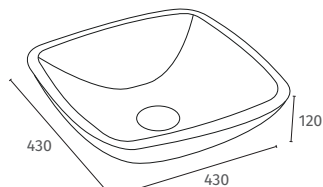

LineaCeramics

Mia Square

Q4-23029	430 Sit on Basin	£314
----------	------------------	------

**Technical Information**

- 430 x 430 x 120
- 0 Tap hole.
- Comes with ceramic freeflow waste.
- Sit on basin only.