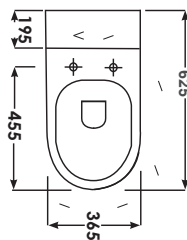

Compact Closed Back

Q4-12205	Tall Closed Back WC Pan	£240
Q4-12203	Top Flush 3/6ltr Cistern	£105
Q4-12153	Soft Close Seat	£71

Technical Information

- Soft close seat, for family safety and noise reduction.
- Tall WC, for comfort and ease.
- Quick release seat, for easy cleaning.
- Short projection WC, perfect for space saving.
- Water inlet right and left.

RAK