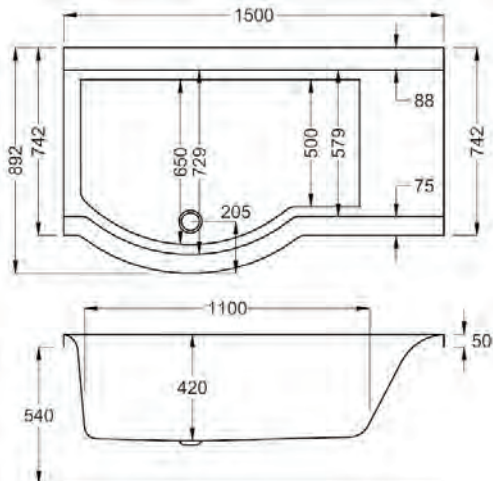

1500

carron5

1500 x 750-900mm LH H 540mm D 420

5 YEARS WARRANTY **228** LITRES

Variant	Product Code	Price
Bathtub	04-02365	£628
Front Panel	04-02373	£225
L-Shaped Panel		N/A
Shower Screen	04-02380	£242
C-Lenda Whirlpool Bath inc. System 1	04-02900	£1,900

carronite™

1500 x 750-900mm LH H 540mm D 420

30 YEARS WARRANTY **228** LITRES

Variant	Product Code	Price
Bathtub	04-02366	£1,045
Front Panel	04-02374	£360
L-Shaped Panel	04-02505	£492
Shower Screen	04-02380	£242
C-Lenda Whirlpool Bath inc. System 1	04-02900	£1,900

1500