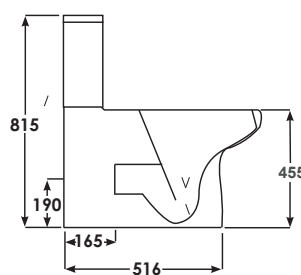

Compact Closed Back

Q4-12205	Tall Closed Back WC Pan	£240
Q4-12203	Top Flush 3/6ltr Cistern	£105
Q4-12153	Soft Close Seat	£71

Technical Information

- Soft close seat, for family safety and noise reduction.
- Tall WC, for comfort and ease.
- Quick release seat, for easy cleaning.
- Short projection WC, perfect for space saving.
- Water inlet right and left.

RAK