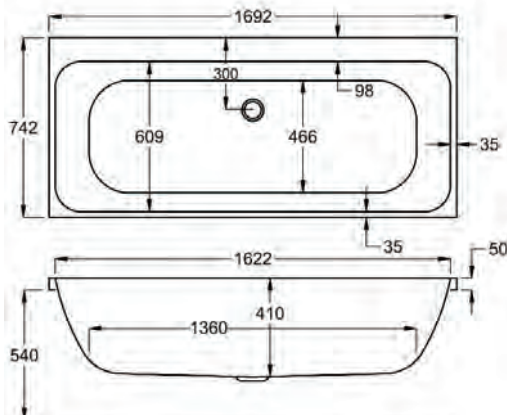

carron⁵

1700 x 700mm H 515mm D 410

5 YEARS WARRANTY **205** LITRES

Variant	Product Code	Price
Bathtub	Q4-02191	£313
Front Panel	Q4-02320	£115
End Panel	Q4-02285	£91
CARRONITE L Shape Panel	Q4-02299	£328

carronite™

1700 x 700mm H 515mm D 410

30 YEARS WARRANTY **205** LITRES

Variant	Product Code	Price
Bathtub	Q4-02192	£581
Front Panel	Q4-02321	£166
End Panel	Q4-02271	£120
CARRONITE L Shape Panel	Q4-02299	£328

1700