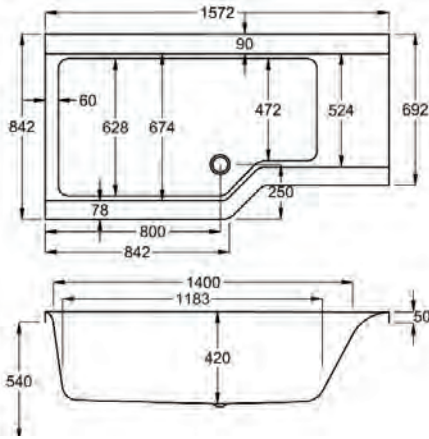

1575

carron⁵

1575 x 700-850mm LH H 540mm D 420

5 **20** **225**
YEARS WARRANTY LITRES

Variant	Product Code	Price
Bathub	04-02427	£610
Front Panel	04-02437	£224
End Panel	04-02312	£107
Shower Screen cw Hinged Return	04-02347	£258
C-Lenda Whirlpool Bath inc. System 1	04-02900	£1,882

carronite™

1575 x 700-850mm LH H 540mm D 420

C **30** **225**
YEARS WARRANTY LITRES

Variant	Product Code	Price
Bathub	04-02428	£1,019
Front Panel	04-02438	£360
End Panel	04-02313	£145
Shower Screen cw Hinged Return	04-02347	£258
C-Lenda Whirlpool Bath inc. System 1	04-02900	£1,882

1575

carron⁵

1575 x 700-850mm RH H 540mm D 420

5 **20** **225**
YEARS WARRANTY LITRES

Variant	Product Code	Price
Bathub	04-02429	£610
Front Panel	04-02437	£224
End Panel	04-02312	£107
Shower Screen cw Hinged Return	04-02347	£258
C-Lenda Whirlpool Bath inc. System 1	04-02900	£1,882

carronite™

1575 x 700-850mm RH H 540mm D 420

C **30** **225**
YEARS WARRANTY LITRES

Variant	Product Code	Price
Bathub	04-02430	£1,019
Front Panel	04-02438	£360
End Panel	04-02313	£145
Shower Screen cw Hinged Return	04-02347	£258
C-Lenda Whirlpool Bath inc. System 1	04-02900	£1,882

1675

carron⁵

1675 x 700-850mm LH H 540mm D 420

5 **20** **245**
YEARS WARRANTY LITRES

Variant	Product Code	Price
Bathub	04-02525	£610
Front Panel	04-02529	£224
End Panel	04-02312	£107
Shower Screen cw Hinged Return	04-02347	£258
C-Lenda Whirlpool Bath inc. System 1	04-02900	£1,882

carronite™

1675 x 700-850mm LH H 540mm D 420

C **30** **245**
YEARS WARRANTY LITRES

Variant	Product Code	Price
Bathub	04-02526	£1,019
Front Panel	04-02530	£360
End Panel	04-02313	£145
Shower Screen cw Hinged Return	04-02347	£258
C-Lenda Whirlpool Bath inc. System 1	04-02900	£1,882

1675

carron⁵

1675 x 700-850mm RH H 540mm D 420

5 **20** **245**
YEARS WARRANTY LITRES