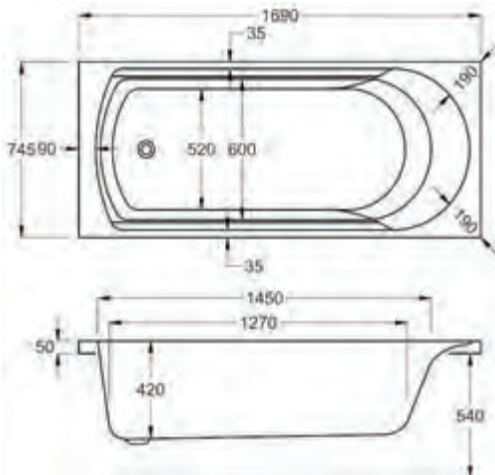

1700 x 700mm H 515mm D 400

Variant	Product Code	Price
Bath tub	Q4-02014	£490
Front Panel	Q4-02321	£166
End Panel	Q4-02271	£120
C-Lenda Whirlpool Bath inc. System 1	Q4-02900	£1,528

1700

**carron**5

1700 x 750mm H 540mm D 420