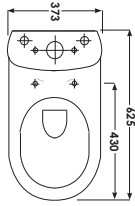

RAK

Kala

Q4-12162	Std WC Pan	£102
Q4-12159	Top Flush 6/3ltr Cistern	£84
Q4-12170	Soft Close Seat	£98

Technical Information

- Soft closing seat, for family safety and noise reduction.
- Short projection, perfect for space saving.
- Water inlet right or left.
- Quick release seat.
- 6/3 litre cistern.

RAK

Series 600

Q4-12200	Std. WC Pan	£110
Q4-12201	Top Flush Cistern	£98
Q4-12156	Soft Close Seat	£71

Technical Information

- Soft close seat, for family safety and noise reduction.
- Short projection.
- Water inlet right and left.
- Quick release seat.

RAK

Compact

Q4-12202	Std. WC Pan	£126
Q4-12203	Top Flush Cistern	£105
Q4-12153	Soft Close Seat	£71

Technical Information

- Soft close seat, for family safety and noise reduction.
- Quick release seat for easy cleaning.
- Short projection.
- Water inlet right and left.

RAK

Resort

Q4-12255	Open Rimless WC Pan	£163
Q4-12252	Top Flush Cistern	£116
Q4-12287	Slim Soft Close Seat	£78
Q4-12269	Soft Close Seat	£78

Technical Information

- Rimless WC for the ultimate in easy clean hygiene.
- Soft close seat, for family safety and noise reduction.
- Water inlet right and left.
- Quick release seat.
- 6/3 litre cistern.

Order Before **5PM**
for **Next Day**
Delivery

WE RECOMMEND...

The Zaneti Senza, 500 Wall Hung Basin Unit, see from page 46

See our full range of **Zaneti Senza** from page 41.