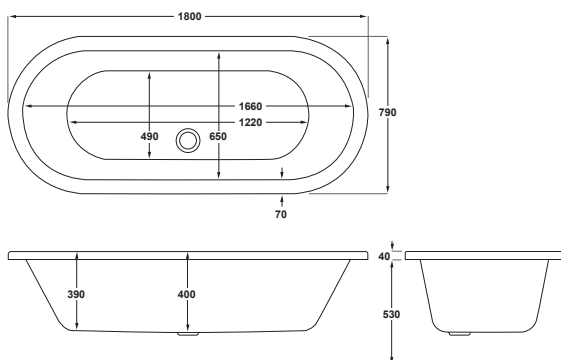

1800 x 800mm Brushed Steel H 570mm D 400

2 PIECE **10** YEARS WARRANTY **255** LITRES

Variant	Product Code	Price
Bath tub	Q4-35002	£991
Sprung Chrome Waste	Q4-13066	£44