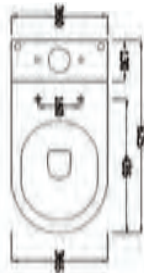

RAK

Compact Open Back

Q4-12206	Tall Open Back WC Pan	£240
Q4-12203	Top Flush 3/6ltr Cistern	£105
Q4-12153	Soft Close Seat	£71

Technical Information

- Soft close seat, for family safety and noise reduction.
- Tall WC, for comfort and ease.
- Quick release seat, for easy cleaning.
- Short projection, for space saving.
- Water inlet right and left.

RAK