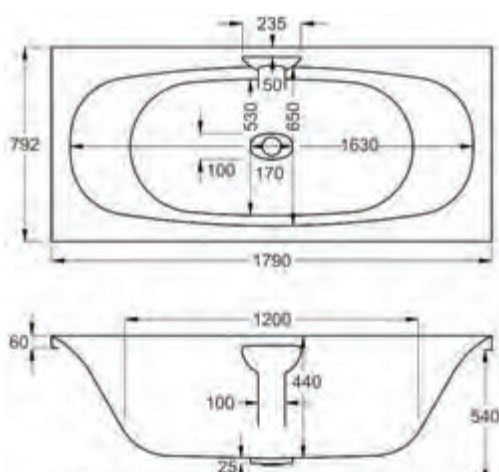

carron⁵

1700 x 750mm H 540mm D 420

5 YEARS WARRANTY **209** LITRES

Variant	Product Code	Price
Bathtub	Q4-02079	£802
Front Panel	Q4-02318	£129
End Panel	Q4-02289	£91
Manual Valve Single Lever	Q4-43054	£193

Bath Comes with Filler & Waste

carronite™

1700 x 750mm H 540mm D 420

30 YEARS WARRANTY **209** LITRES

Variant	Product Code	Price
Bathtub	Q4-02080	£1,117
Front Panel	Q4-02319	£166
End Panel	Q4-02275	£120
Manual Valve Single Lever	Q4-43054	£193

Bath Comes with Filler & Waste

1800