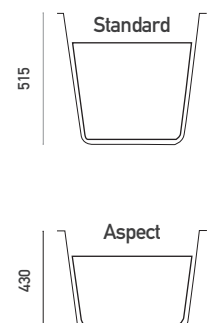

ECO WATER CAPACITY