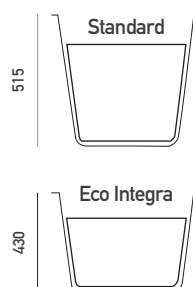

ECO WATER CAPACITY

KEY FEATURES:

- Made in the UK.
- Reduced depth.
- Superb heat retention.
- Twin grip.
- Built to last.
- L-Panel option available.