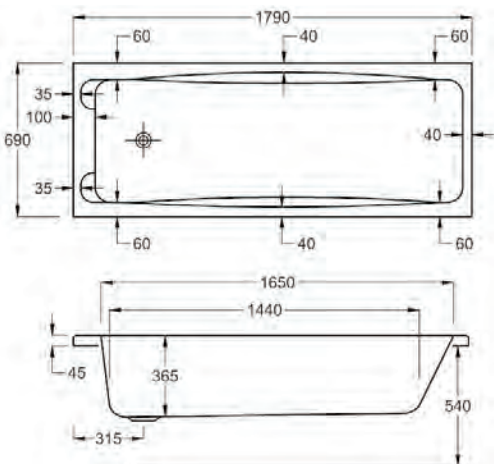

carron5

1700 x 700mm H 515mm D 365

5 20 YEARS WARRANTY **155** LITRES

Variant	Product Code	Price
Bathub	Q4-02221	£245
Front Panel	Q4-02320	£115
End Panel	Q4-02285	£91

carronite™

1700 x 700mm H 515mm D 365

C 30 YEARS WARRANTY **155** LITRES

Variant	Product Code	Price
Bathub	Q4-02222	£522
Front Panel	Q4-02321	£166
End Panel	Q4-02271	£120

1800