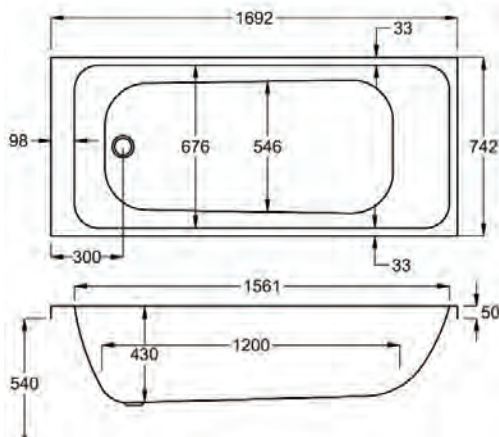

1700

carron⁵

1700 x 750mm H 540mm D 400

5 YEARS WARRANTY **257** LITRES

Variant	Product Code	Price
Bathtub	Q4-02424	£394
Front Panel	Q4-02318	£129
End Panel	Q4-02289	£91
CARRONITE L Shape Panel	Q4-02300	£328

carronite™

1700 x 750mm H 540mm D 400

30 YEARS WARRANTY **257** LITRES

Variant	Product Code	Price
Bathtub	Q4-02425	£680
Front Panel	Q4-02319	£166
End Panel	Q4-02275	£120
CARRONITE L Shape Panel	Q4-02300	£328