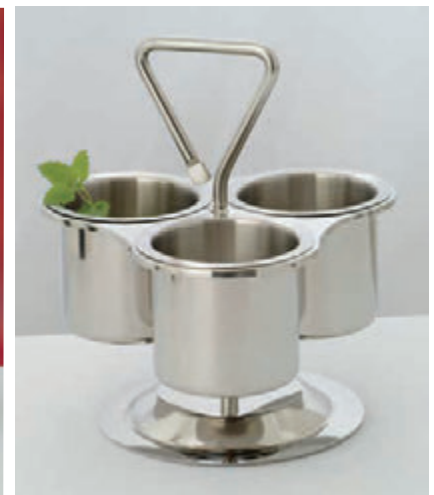

**Stainless Steel Coaster**

**SST-05** 5" 12.7 cm 12 ea.

**Powder-Coated Condiment Stand**

**IRSLD-5B**

Includes three CD-2004 Bowls (16 oz., 473 ml) 1 set

**Chrome Condiment Stand**

**IRSLD-5C**

Includes three CD-2004 Bowls (16 oz., 473 ml) 1 set