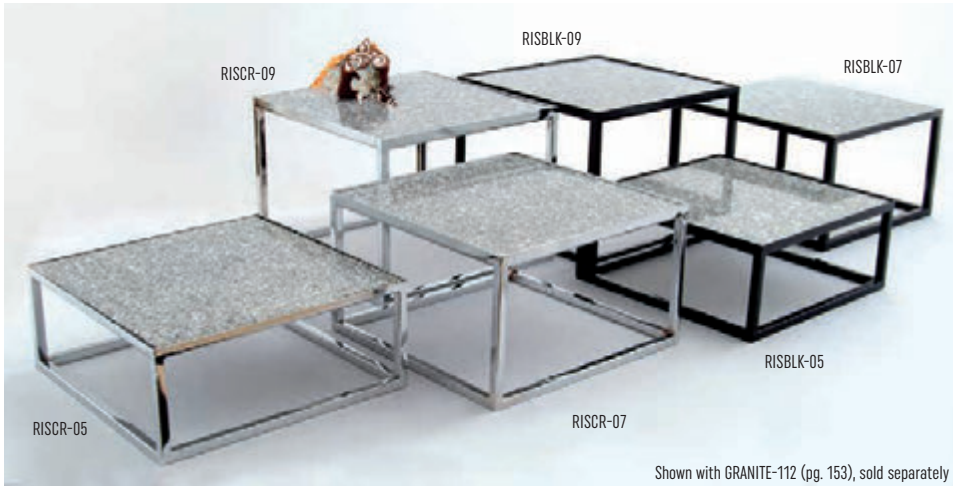

Levels™

Shown with GRANITE-112 (pg. 153), sold separately

Levels™ Chrome and Black Square Risers

RISCR-05	5" tall, 12" (fits GRANITE-112)	12.7 cm, 30.5 cm x 30.5 cm
RISCR-07	7" tall, 12" (fits GRANITE-112)	17.8 cm, 30.5 cm x 30.5 cm
RISCR-09	9" tall, 12" (fits GRANITE-112)	22.9 cm, 30.5 cm x 30.5 cm

1 ea.	RISBLK-05	5" tall, 12" (fits GRANITE-112)	12.7 cm, 30.5 cm x 30.5 cm	1 ea.
1 ea.	RISBLK-07	7" tall, 12" (fits GRANITE-112)	17.8 cm, 30.5 cm x 30.5 cm	1 ea.
1 ea.	RISBLK-09	9" tall, 12" (fits GRANITE-112)	22.9 cm, 30.5 cm x 30.5 cm	1 ea.

RISCR-05, RISCR-07, RISCR-09 fits GRANITE-112 (pg. 153) sold separately

RISBLK-05, RISBLK-07, RISBLK-09 fits GRANITE-112 (pg. 153) sold separately