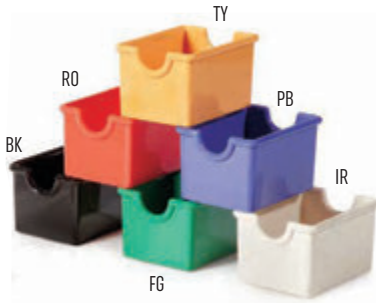

SAN Sugar Caddies

Item	Dimensions	Capacity	Quantity	Colors
SC-66-	3.5" x 2.5"	8.9 cm x 6.4 cm	2 dz.	BK W BR IR CL FG PB RO TY

Metal Sugar Caddy

4-31862	3.5" x 2.5", Teflon-Coated	8.9 cm x 6.4 cm	24 ea.
*SSSUG-01	2" x 2", Stainless Steel	5.1 cm x 5.1 cm	1 ea.

*Not Pictured