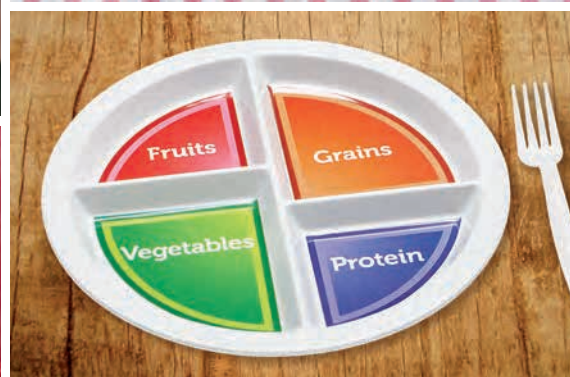

IMPACTFUL BRAND AWARENESS

» WHY CHOOSE G.E.T.?

- ✓ Proven success with hundreds of regional and national chains.
- ✓ Dedicated project management backed by decades of expertise.
- ✓ Unrivaled speed-to-market for rapid implementation.
- ✓ Premium materials and quality you can rely on.