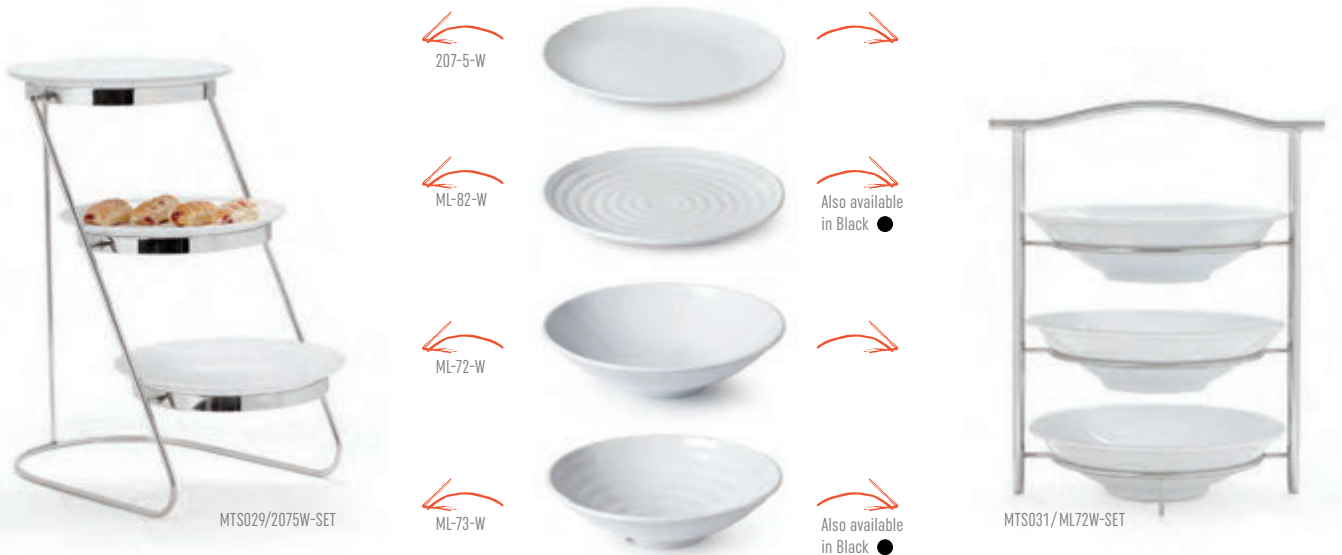

3-Tier Cascading Stands w/Round Plates

MTS029/2075W-SET 18.75" tall, 11.25" x 17.75", 9" tier dia. (207-5-W, 10.5")
MTS029/ML82BK-SET 18.75" tall, 11.25" x 17.75", 9" tier dia. (ML-82-BK, 10")
MTS029/ML82W-SET 18.75" tall, 11.25" x 17.75", 9" tier dia. (ML-82-W, 10")
MTS029/ML73BK-SET 18.75" tall, 11.25" x 17.75", 9" tier dia. (ML-73-BK, 2 qt.)
MTS029/ML73W-SET 18.75" tall, 11.25" x 17.75", 9" tier dia. (ML-73-W, 2 qt.)
MTS029/ML72W-SET 18.75" tall, 11.25" x 17.75", 9" tier dia. (ML-72-W, 2 qt.)

47.6 cm, 28.6 cm x 45.1 cm, 22.9 cm (26.7 cm)
47.6 cm, 28.6 cm x 45.1 cm, 22.9 cm (25.4 cm)
47.6 cm, 28.6 cm x 45.1 cm, 22.9 cm (25.4 cm)
47.6 cm, 28.6 cm x 45.1 cm, 22.9 cm (1.9 L)
47.6 cm, 28.6 cm x 45.1 cm, 22.9 cm (1.9 L)
47.6 cm, 28.6 cm x 45.1 cm, 22.9 cm (1.9 L)

1 set
1 set
1 set
1 set
1 set
1 set

3-Tier Cascading Stands w/Round Plates

MTS031/2075W-SET 19.5" tall, 14.25" x 8.25", 8.25" tier dia. (207-5-W, 10.5")
MTS031/ML82BK-SET 19.5" tall, 14.25" x 8.25", 8.25" tier dia. (ML-82-BK, 10")
MTS031/ML82W-SET 19.5" tall, 14.25" x 8.25", 8.25" tier dia. (ML-82-W, 10")
MTS031/ML73BK-SET 19.5" tall, 14.25" x 8.25", 8.25" tier dia. (ML-73-BK, 2 qt.)
MTS031/ML73W-SET 19.5" tall, 14.25" x 8.25", 8.25" tier dia. (ML-73-W, 2 qt.)
MTS031/ML72W-SET 19.5" tall, 14.25" x 8.25", 8.25" tier dia. (ML-72-W, 2 qt.)

49.5 cm, 36.2 cm x 21 cm, 21 cm (26.7 cm)
49.5 cm, 36.2 cm x 21 cm, 21 cm (25.4 cm)
49.5 cm, 36.2 cm x 21 cm, 21 cm (25.4 cm)
49.5 cm, 36.2 cm x 21 cm, 21 cm (1.9 L)
49.5 cm, 36.2 cm x 21 cm, 21 cm (1.9 L)
49.5 cm, 36.2 cm x 21 cm, 21 cm (1.9 L)

1 set
1 set
1 set
1 set
1 set
1 set