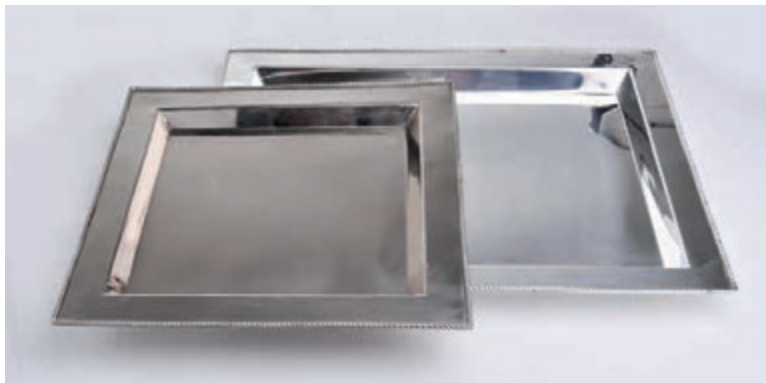

Stainless Steel Tray

SSTAB-14	14" w/Mirror Finish	35.5 cm	1 ea.
SSTAB-20	20" x 16" w/Mirror Finish	50.8 cm x 40.6 cm	1 ea.

Made to Order