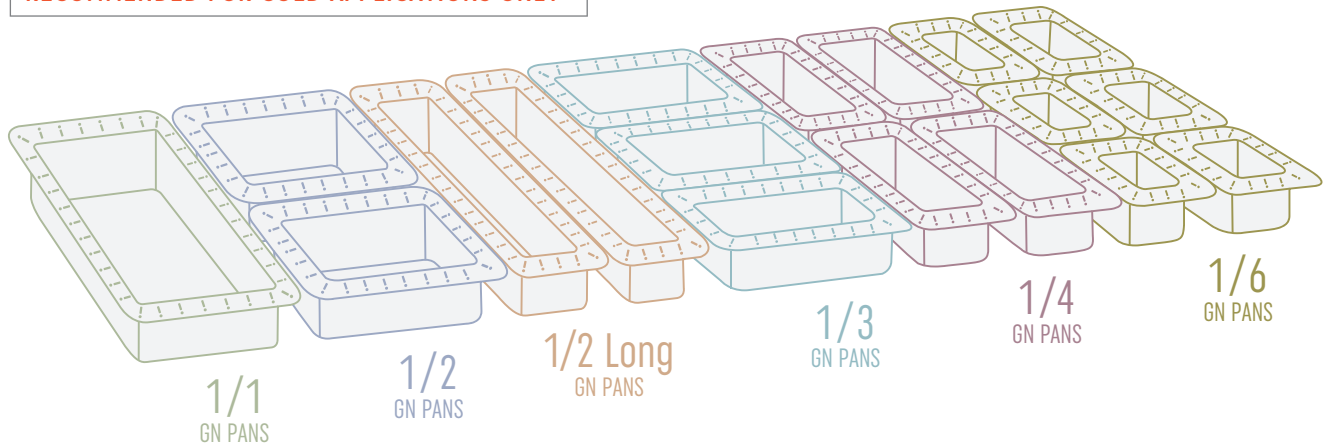

RECOMMENDED FOR COLD APPLICATIONS ONLY