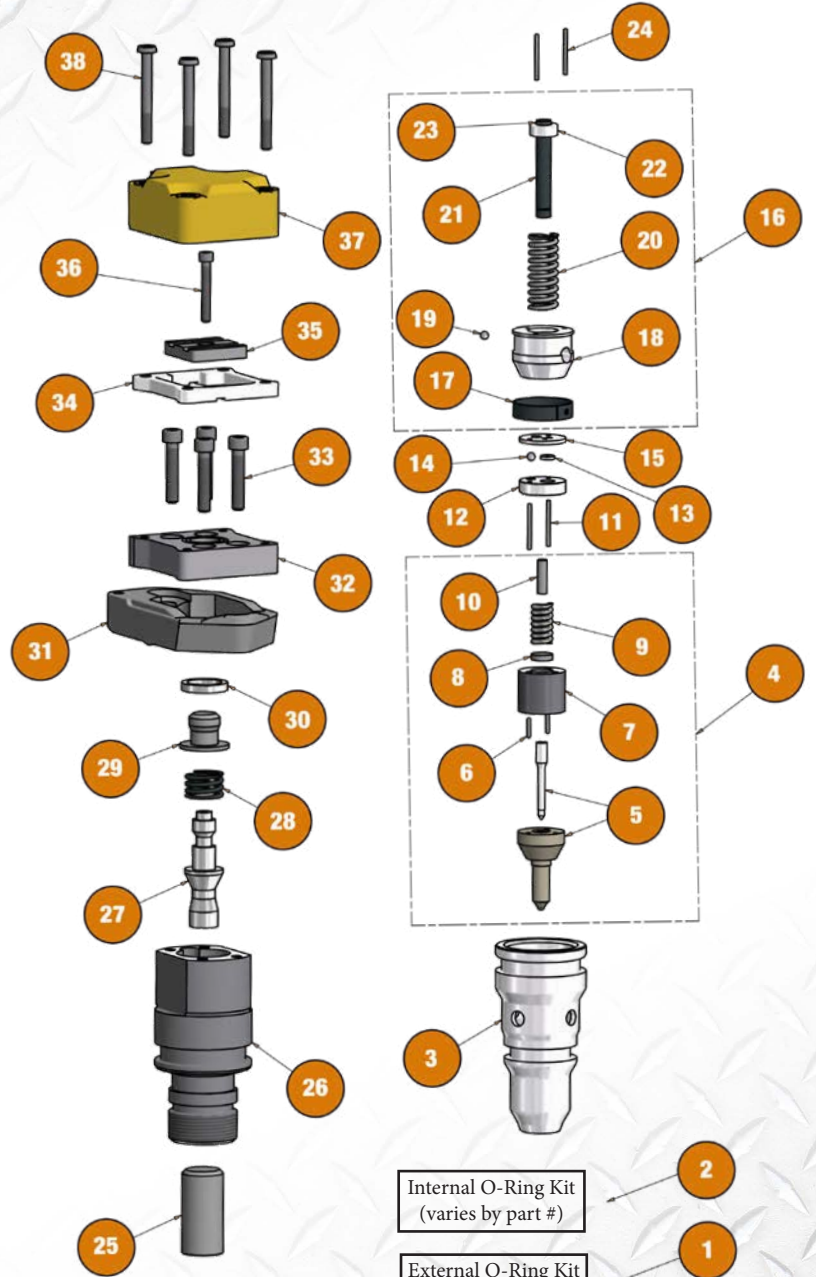

INTERSTATE-McBEE

Replacement HEUI Injector Components

See the full electronic
injector catalog here:

(see reverse for part nos.)

Internal O-Ring Kit
(varies by part #)

External O-Ring Kit
(varies by part #)

INTERSTATE-McBEE.COM

DOWNLOAD PDF

| Drawing Number | Part Number | Description | Quantity Required |
|----------------|-----------------|------------------------|-------------------|
| 1 | MCBS0008* | External O-Ring Kit | 1 |
| 2 | See Chart #2 -> | Internal O-Ring Kit | 1 |
| 3 | 8991079 | Nut | 1 |
| 4 | See Chart #4 -> | Nozzle Group | 1 |
| 5 | See Chart #5 -> | Nozzle Assembly | 1 |
| 6 | 8991002* | Dowel Pin | 2 |
| 7 | 8991029 | Spacer Sleeve | 1 |
| 8 | 8991028 | Lift Spacer | 1 |
| 9 | 8991106* | Nozzle Spring | 1 |
| 10 | 8991026 | Stop Pin | 1 |
| 11 | 8991001* | Dowel Pin | 2 |
| 12 | 8991080 | Stop | 1 |
| 13 | 8991081 | Check Plate | 1 |
| 14 | 8991082* | Check Ball | 1 |
| 15 | 8991083 | Stop Plate | 1 |
| 16 | See Chart #16-> | Plunger & Barrel Group | 1 |
| 17 | REF Item 16 | Retaining Spring | 1 |
| 18 | REF Item 16 | Barrel | 1 |
| 19 | REF Item 16 | Check Ball | 1 |
| 20 | REF Item 16 | Spring | 1 |
| 21 | REF Item 16 | Plunger | 1 |
| 22 | REF Item 16 | Retaining Washer | 1 |
| 23 | REF Item 16 | Retaining Ring | 1 |
| 24 | 8991001* | Dowel | 2 |
| 25 | See Chart #25-> | Intensifier Piston | 1 |
| 26 | 8991091 | Piston & Valve Body | 1 |
| 27 | 8991092 | Poppet Valve | 1 |
| 28 | 8991093 | Poppet Spring | 1 |
| 29 | 8991094 | Sleeve | 1 |
| 30 | 8991095 | Poppet Shim | 1 |
| 31 | 8991096 | Clamp | 1 |
| 32 | 8991097 | Adapter | 1 |
| 33 | 8991099 | Assembly Screw | 4 |
| 34 | 8991100 | Solenoid Spacer | 1 |
| 35 | 8991101 | Armature | 1 |
| 36 | 8991102 | Adjusting Screw | 1 |
| 37 | 8991103 | Solenoid | 1 |
| 38 | 8991003* | Solenoid Screw | 4 |