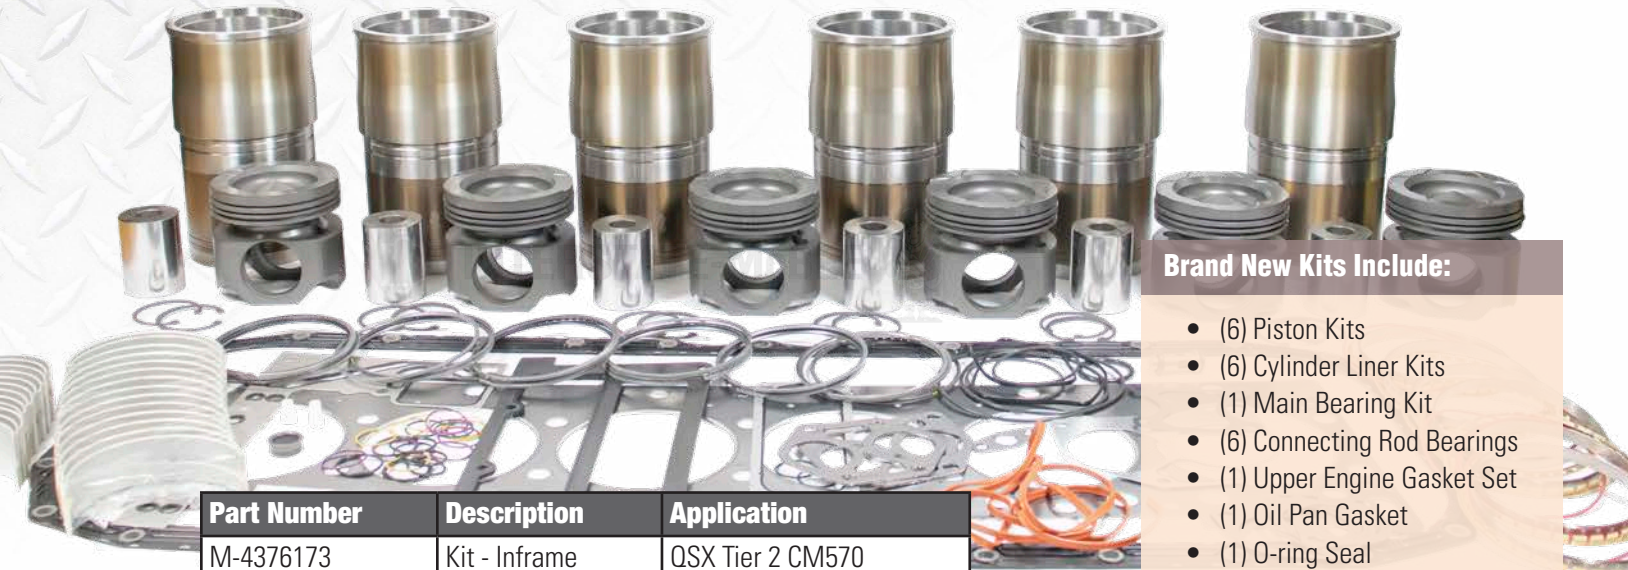

CUMMINS®

QSX Inframe Kits

Interstate-McBee is now expanding coverage for heavy duty QSX engine applications with the addition of two new complete inframe kits covering Tier 2 and Tier 3 applications. Both kits include APR (Anti-Polishing Ring) liners designed to prevent carbon buildup from contacting the cylinder walls, thus preventing liner wall polish. This decreases oil consumption and DPF regeneration, and increases oil filter flow.

Brand New Kits Include:

- (6) Piston Kits
- (6) Cylinder Liner Kits
- (1) Main Bearing Kit
- (6) Connecting Rod Bearings
- (1) Upper Engine Gasket Set
- (1) Oil Pan Gasket
- (1) O-ring Seal
- (1) Pressure Relief Valve

Part Number	Description	Application
M-4376173	Kit - Inframe	QSX Tier 2 CM570
M-4376176	Kit - Inframe	QSX Tier 3 SM870

CUMMINS®

ISX-XPI Remanufactured Injectors

Our lineup of remanufactured ISX-XPI common rail injectors continues to grow with the addition of a second ISX12 option. The full offering includes coverage for both ISX12 and ISX15 applications. These remanufactured replacement injectors are built with **NEW NOZZLES** manufactured at our own facility in Cleveland, Ohio, USA. New nozzles provide optimal performance, better fuel economy, and longer life.

DETROIT DIESEL®

DD15 Oil Pump

Introducing the newest addition to our growing line of DD15 replacement parts, oil pump **A-A4721803101**. This high quality aluminum pump will keep your engine protected and well lubricated leading to optimal performance and increased longevity. This pump is brand new which eliminates the need for a core return. Contact the experts at Interstate-McBee for additional details.