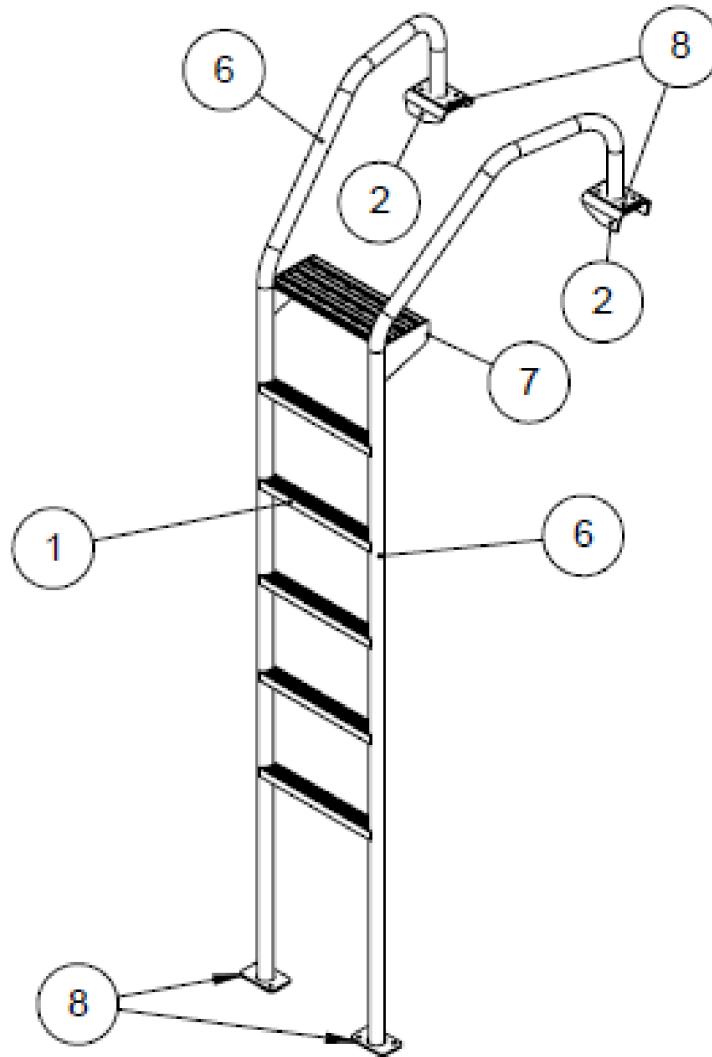

Cabinet Door Stop
MAC LTT 75004196-AM

Control Panel, Wing Handle Latch
MAC LTT 40004093

Ladders

Rear Ladder Assembly with Pads MAC LTT 79304992-XX-AM

ITEM	PART NO.	DESCRIPTION	QTY.
1	11000206-16	LADDER RUNG, EXT. ALUM, 16"	5
2	79104031	BRACKET, LADDER RAIL MOUNT	2
6	79104994-1	LADDER RAIL, 1 1/4" PIPE	2
7	79304016	TOP STEP LADDER ASSEMBLY, 406	1
8	79104030-1	LADDER MOUNTING PAD	1