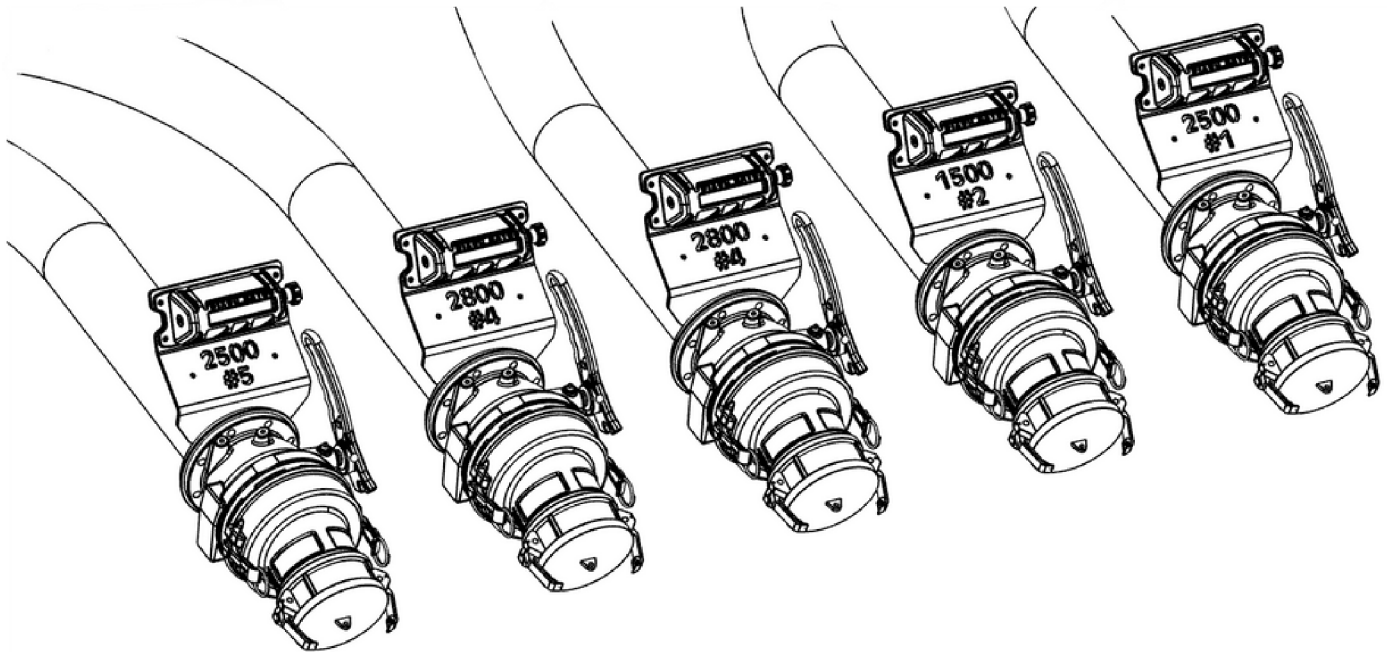

Capacity Indicators

Our capacity indicator brackets can be retrofit to an existing outlet connection. We offer full custom ordering so your compartmentation and gallonage are guaranteed to match up with your existing unit.