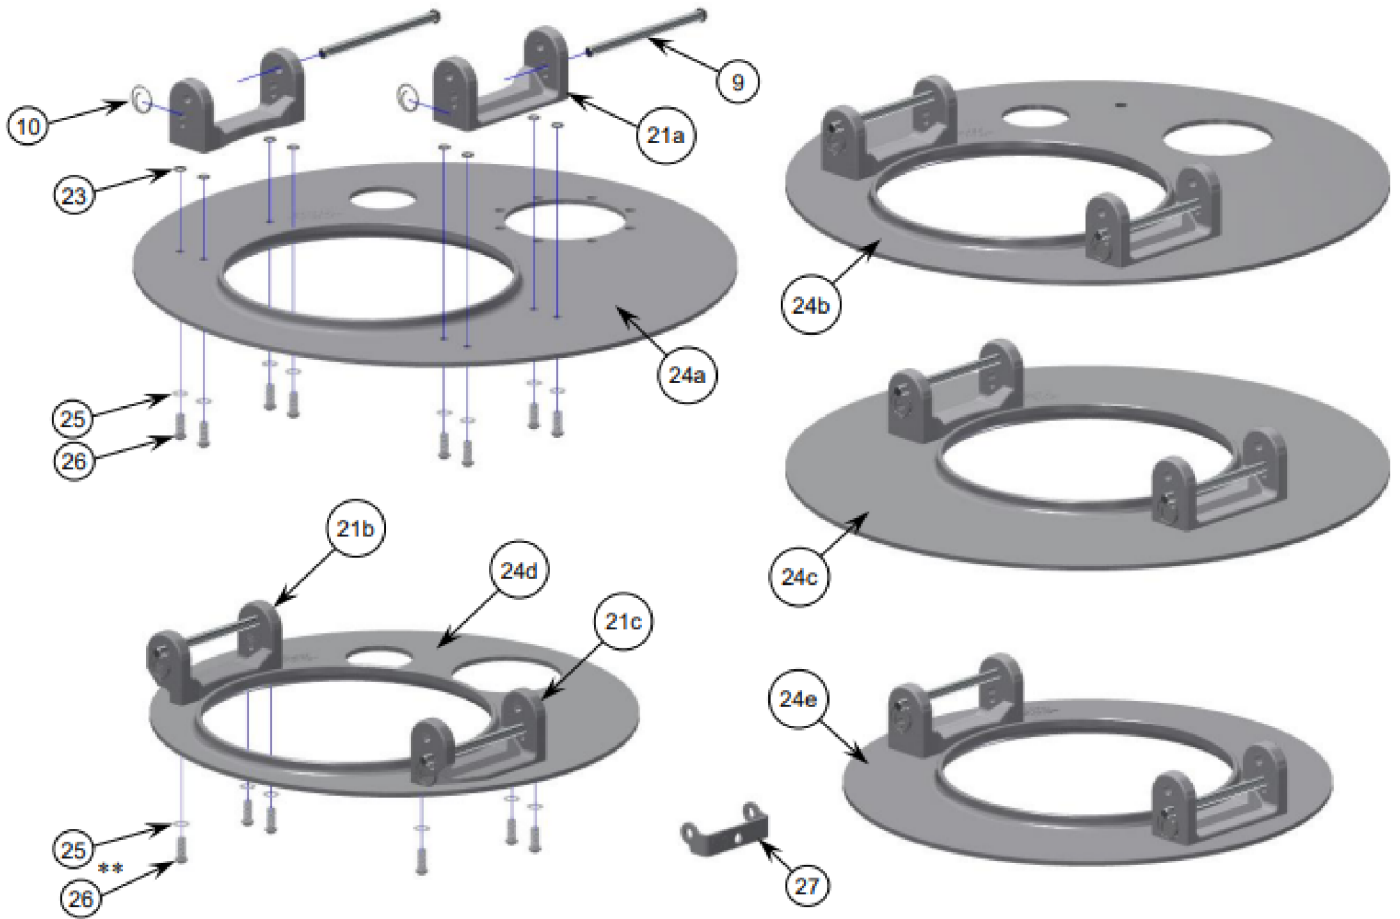

PARTS INDEX

Manways	1
Fenders	2
Cabinets	3-4
Ladder	5
Hosetrays	6-7
Bumpers	8
Lightboxes	9
Lighting	10-11
ABS System	12
Suspension / Brakes	13
Valves	14-16
Miscellaneous	17
Merchandise	18

Manways

Betts 19" MANWAY 16" x 10" AL, PPVL816AXB MAC LTT 40001321-1

No.	Description	Material	Qty.	Part No.
9	Clevis Pin 3/8"	Steel Zc. Plated	2	9Q4739
		Stainless		9Q4740
10	Circle Cotter for 3/8" Pin	Stainless	2	9Q5002
21a	Hinge Lug – For all covers but 16" offset	Aluminum	2	6880AL
21b	Hinge Lug – Left - 16" Offset Cover Only	Aluminum	1	6952AL-L
21c	Hinge Lug – Right - 16" Offset Cover Only	Aluminum	1	6952AL-R
23	O-Ring (Hinge Lug)	Nitrile (Buna-N)	8 **	18591BN
		FKM (Type-A)		18591VT
		EPDM (White)		18591WE
24a	Cover – 20" Offset (provision for AVF3.5 vapor valve and lever sensor) *	Aluminum	1	6949AL *
24b	Cover – 20" Offset (provision for AVT3.5 vapor valve, 1/4 NPT and lever sensor)	Aluminum	1	6955AL
24c	Cover – 20" Center Mount	Aluminum	1	6953AL
24d	Cover – 16" Offset (provision for AVT3.5 vapor valve and lever sensor) *	Aluminum	1	6951AL *
24e	Cover – 16" Center Mount	Aluminum	1	6954AL
25	Washer	Aluminum	8 **	9Q5759
26	Bolt (Special Low Profile 5/16 -18UNC)	Aluminum	8 **	4471AL
27	Stop Bracket for aluminum self-latch models	304 Stainless	1	4369SL