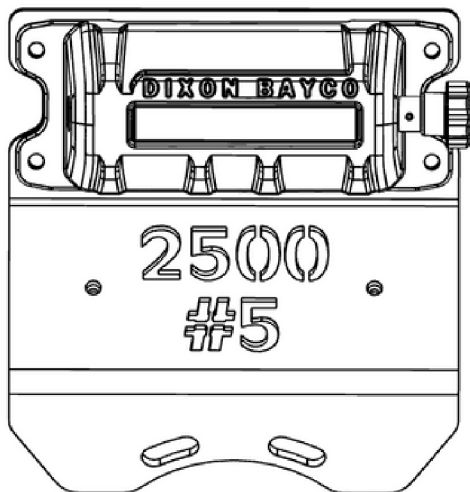

Custom order requirements:

- Gallonage
- Corresponding Compartment #
- Product indicator options
- Backing plate color