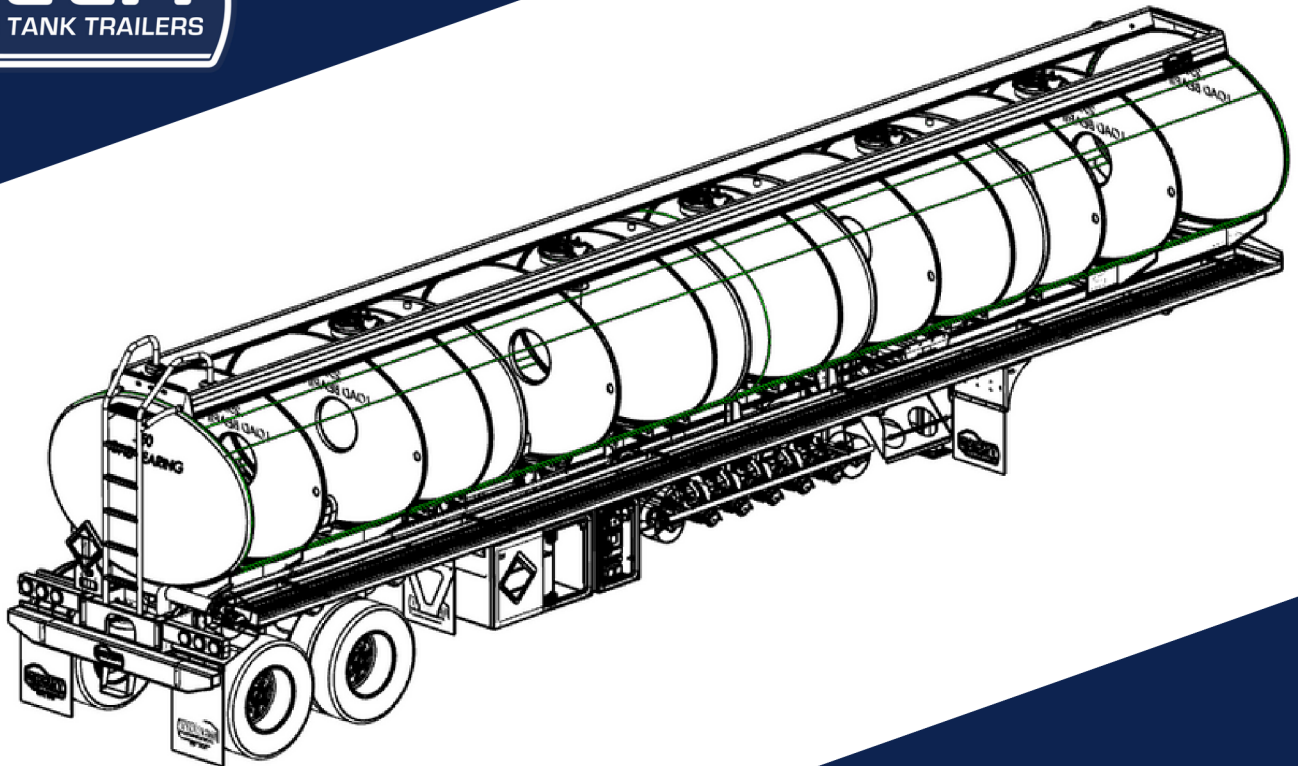

PARTS INDEX

Manways	1
Fenders	2
Cabinets	3-4
Ladder	5
Hosetrays	6-7
Bumpers	8
Lightboxes	9
Lighting	10-11
ABS System	12
Suspension / Brakes	13
Valves	14-16
Miscellaneous	17
Merchandise	18