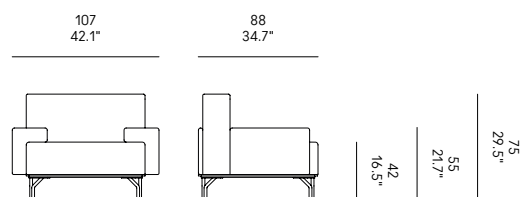

Summit Snodabile

Giulio Iacchetti / 2015

CASAMANIA

Cad models
Catalogues
Warranty terms
Assembly instructions
Product sheet
Technical sheet

www.casamania.it

NEED HELP? Call us:
+39 0434 1979 100

Divano snodabile.

Struttura composta da telaio in metallo verniciato nero con fondi in mdf. Sullo schienale di ogni seduta sono poste delle maniglie in cuoio naturale. Imbottitura in poliuretano. Rivestimento in pelle, ecopelle o tessuto.

Articulated sofa.

Structure composed of black painted metal frame with mdf bottoms. On the back of each seat there are handles in natural leather. Upholstered in leather, faux leather or fabric.

Canapé articulé.

Structure composée d'un cadre en métal peint en noir avec fonds en mdf. Au dos de chaque siège sont placées des poignées en cuir naturel. Rembourrage en polyuréthane. Revêtement en cuir, similicuir ou tissu.

Gelenkiges Sofa.

Struktur bestehend aus schwarz lackiertem Metallrahmen mit mdf-Böden. Auf der Rückseite jedes Sitzes befinden sich Griffe aus Naturleder. Polsterung aus Polyurethan. Bezug in Leder, Kunstleder oder Stoff.

Sofá articulado.

Estructura compuesta por una estructura de metal pintado de color negro con fondos de mdf. En el respaldo de cada asiento se encuentran asas de cuero natural. Acollchado en poliuretano. Tapicería en piel, ecopiel o tela.

A

B

C

D