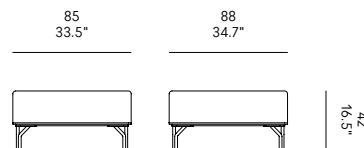

Catalog 05 Sectional Sofa BILLIE
Catalog 05 Sectional sofa COLEMAN
Catalog 05 Sectional sofa DIZZY
Catalog 05 Sectional Sofa ELLINGTON
Catalog 05 Sectional sofa MILES
Catalog 05 SOFAS / ARMCHAIRS
Catalog 05 ARMCHAIRS / LOUNGE
Catalog 05 SIDE TABLES / RUGS