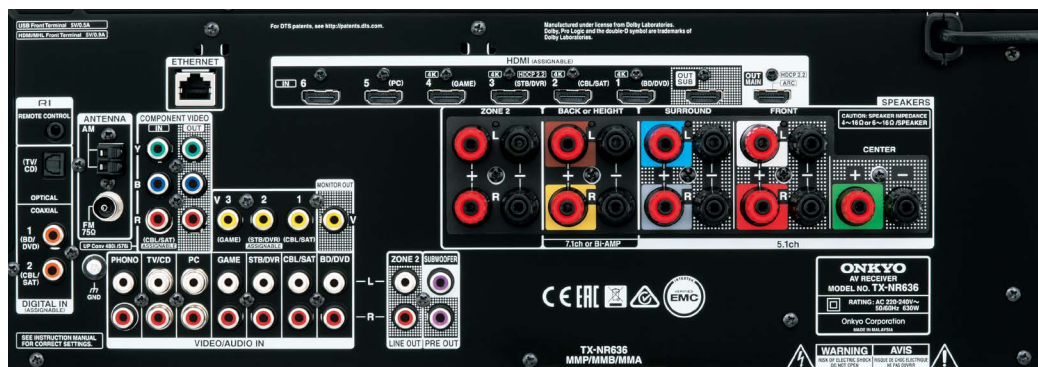

Video Section

Input Sensitivity/Output Level and Impedance	
Video	1.0Vp-p/75 Ω (Component Y) 0.7Vp-p/75 Ω (Component PB/CB, PR/CR) 1.0Vp-p/75 Ω (Composite)
Component Video Frequency Response	
	5 Hz–100 MHz/±0 dB, -3 dB

Tuner Section

Tuning Frequency Range	
FM	87.5 MHz–108 MHz
AM	522 kHz–1,611 kHz 530 kHz–1,710 kHz
FM/AM Preset Memory	
	40 Stations

General

Power Supply	AC 220–240V~, 50/60 Hz (Taiwan Model: AC 120V, 60 Hz)
Power Consumption	630 W
No-Sound Power Consumption	75 W
Standby Power Consumption	0.15 W
Dimensions (W x H x D)	435 x 173.5 x 329 mm
Weight	10.5 kg

CARTON

Dimensions (W x H x D)	570 x 297 x 423 mm
Weight	13.0 kg

Supplied Accessories

• Indoor FM antenna • Antenna isolator* • AM loop antenna • Color labels for speaker cables • Speaker setup microphone • Instruction manual • Remote controller • AA (R6) batteries** x 2

*Included with Chinese model only.

**Not included with Chinese model.

Text on receiver may vary with region.