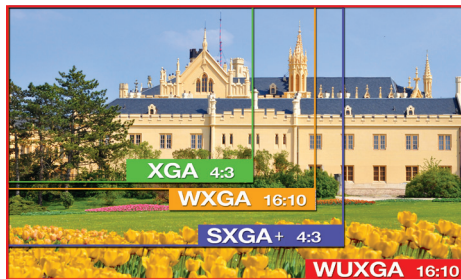

REALiS WUX5000 / WUX4000 INSTALLATION LCOS PROJECTORS

Installation Family

The REALiS WUX5000 and REALiS WUX4000 installation LCOS projectors are designed to display bright, high-resolution WUXGA (1920 x 1200) widescreen 16:10 video and still images in larger-venue environments. Rated at 5000 and 4000 lumens respectively, the REALiS WUX5000 and REALiS WUX4000 employ Canon's advanced AISYS-enhanced LCOS technology for vivid, seamless images with intricate detail, accurate color, crisp contrast, sharp blacks, and HD video with more natural motion. Built-in Canon Color-Correction IC, 3D color LUT (look-up table), dynamic gamma, and memory color-correction combine to provide advanced color refinements. The projectors offer a choice of three Genuine Canon lenses – which include a 1.5x zoom, 0.8x ultra wide-angle, or a 1.7x long-focus zoom – to suit a variety of applications/environments. In addition, a motorized lens shift feature can compensate for moderate projector-placement obstacles and provide installation convenience.

WUXGA resolution shows a significantly larger display area, delivering razor-sharp precision in projected images.

- ▶ Full 10-Bit Color
- ▶ Versatile Connectivity (HDMI Version 1.3 and DVI-D)

Recommended For: