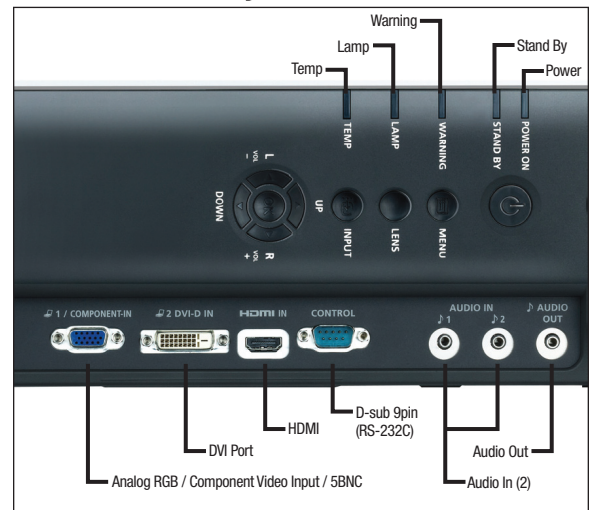

Connectability

OPTIONAL LENS SPECIFICATIONS

PRODUCT NAME		WUX5000	WUX4000
3 OPTIONAL LENSES	RS-IL01ST STANDARD ZOOM LENS	PROJECTION LENS	F1.89 - 2.65 / f= 23.0 - 34.5 mm
		LENS SHIFT*	(Vertical) Down 15% ~ Up 55% / (Horizontal) Left 10% ~ Right 10%
		ZOOM	1.5 x Optical Zoom (Powered)
		FOCUS	Powered
		SCREEN SIZE	40" to 600"
		PROJECTION DISTANCE	4.6-95.1 ft (1.3-29 m), 100": 10.5 - 15.7 ft (3.2-4.8 m)
	RS-IL02LZ LONG FOCUS ZOOM LENS	PROJECTION LENS	F1.3 - 2.3 / f= 34.0 - 57.7 mm
		LENS SHIFT*	(Vertical) Down 15% ~ Up 55% / (Horizontal) Left 10% ~ Right 10%
		ZOOM	1.7 x Optical Zoom (Powered)
		FOCUS	Powered
		SCREEN SIZE	40" to 600"
		PROJECTION DISTANCE	6.23 ~ 159.12 ft (1.9-48.5 m) / 100": 15.4 - 26.24 ft (4.7 - 8.0 m)
RS-IL03WF ULTRA WIDE-ANGLE LENS	PROJECTION LENS	F2.0 / f= 12.8 mm	
	LENS SHIFT*	(Vertical) Down 5% ~ Up 5% / (Horizontal) Left 2% ~ Right 2%	
	ZOOM	Fixed	
	FOCUS	Powered	
	SCREEN SIZE	40" to 300"	
	PROJECTION DISTANCE	2.3 - 17.1 ft (0.7 - 5.2 m) / 100": 5.6 ft (1.7 m)	
THROW RATIO	0.8:1		

*The maximum upward shift and the maximum horizontal shift cannot be used simultaneously.

For more info:
Call 1-800-OK-CANON (1-800-652-2666)
pro.usa.canon.com