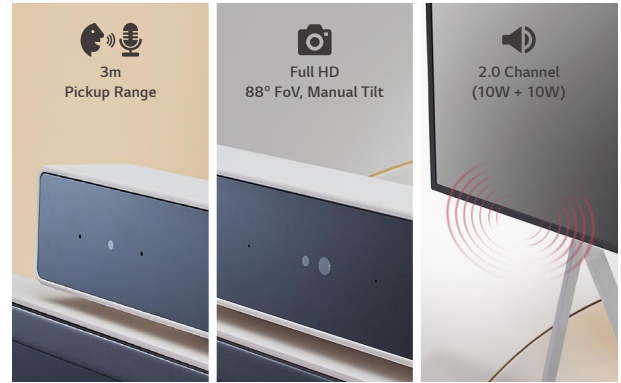

43HT3WJ

Screen Size	43"
Native Resolution	4K Ultra HD (3,840 × 2,160)
Brightness	350 nit
Orientation	Landscape / Portrait
Touch	In-cell Touch (Max. 10 Points)
Camera	2K Full HD (1,920 × 1,080), 88° FoV
Audio	2.0 Channel (10W + 10W)
Microphone	2ea Array (3m Pickup Range)
Operating System	Windows 10 IoT Enterprise (Basic)

All-in-One Display for Simple and Quick Video Call

With LG One:Quick Flex's 43-inch all-in-one display—complete with built-in camera, microphones and speakers—there's no need to stress over online meetings and calls and no more inconvenience of connecting to and setting up video conferencing.

- * One touch pen provided.
- * Dedicated apps required for annotation and drawing (MS Whiteboard ready)

Easy Transport with a Movable Stand

The One:Quick Flex can be used freely in indoor spaces with wheels added for easy transport— in your study room, living room, and anywhere else. It can be utilized for remote working, video calls, mobile screen mirroring, and as a digital whiteboard, playing a different role for each need.

- * Stands are sold separately.
- * The product needs to be plugged into the appropriate power source to operate.

Screen Rotation and Adjustable Height

The One:Quick Flex supports screen rotation when using the dedicated stand, which can be widely used by being turned vertically or horizontally according to the content ratio. Moreover, the height of the stand can be adjusted to meet the posture or height of the user.