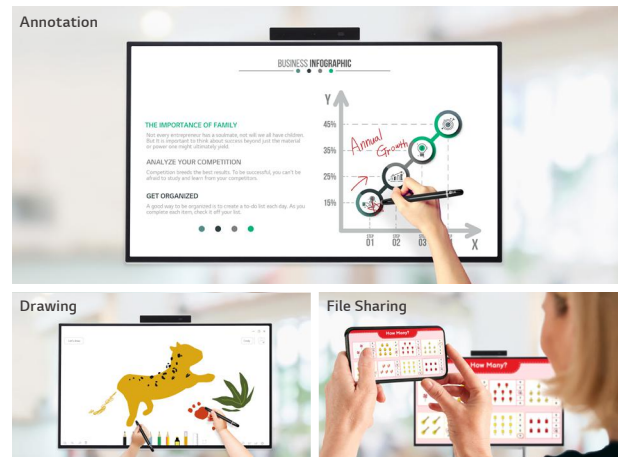

All-in-One Display for Simple and Quick Video Call

With LG One:Quick Flex's 43-inch all-in-one display—complete with built-in camera, microphones and speakers—there's no need to stress over online meetings and calls and no more inconvenience of connecting to and setting up video conferencing.

Effective Collaboration with Touch and Drawing

Equipped with In-Cell touch technology, the One:Quick Flex turns ideas into reality. With the dedicated touch pen, taking notes and drawing are done easily. Also, these works can be saved as files, and easily shared via a mobile phone.

- * One touch pen provided.
- * Dedicated apps required for annotation and drawing (MS Whiteboard ready)

Easy Transport with a Movable Stand

The One:Quick Flex can be used freely in indoor spaces with wheels added for easy transport— in your study room, living room, and anywhere else. It can be utilized for remote working, video calls, mobile screen mirroring, and as a digital whiteboard, playing a different role for each need.

- * Stands are sold separately.
- * The product needs to be plugged into the appropriate power source to operate.

Screen Rotation and Adjustable Height

The One:Quick Flex supports screen rotation when using the dedicated stand, which can be widely used by being turned vertically or horizontally according to the content ratio. Moreover, the height of the stand can be adjusted to meet the posture or height of the user.