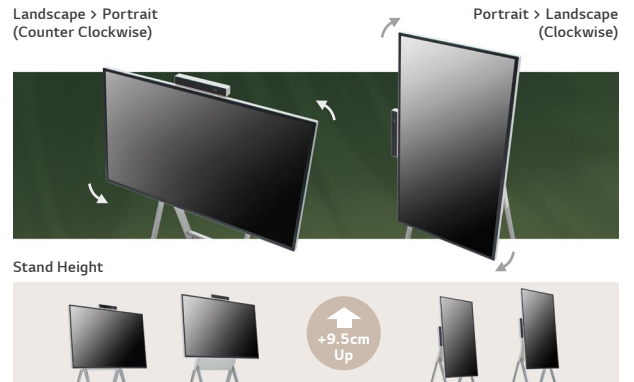

- * Stands are sold separately.
- * The product needs to be plugged into the appropriate power source to operate.

Screen Rotation and Adjustable Height

The One:Quick Flex supports screen rotation when using the dedicated stand, which can be widely used by being turned vertically or horizontally according to the content ratio. Moreover, the height of the stand can be adjusted to meet the posture or height of the user.

- * Stands are sold separately.
- * To use it vertically, users can rotate counter clockwise, and vice versa to switch back to landscape mode.
- * Some apps may not support vertical view mode.

Intuitive UX