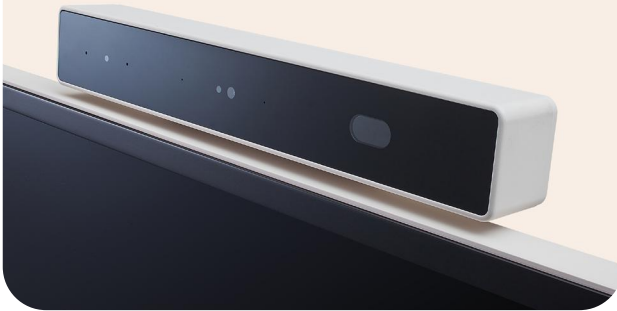

* The example is provided for information purposes only; LG does not offer separate solutions or services.

* Screen configuration and function support may vary depending on the app used.

KEY FEATURES & CONNECTIVITY

Screen **Rotation**

Up and Down

Built-in
Camera & Microphone

Moving **Wheels**

Built-in **Touch**

AV (webOS)

- USB Type-C
- HDMI In

PC (Windows)