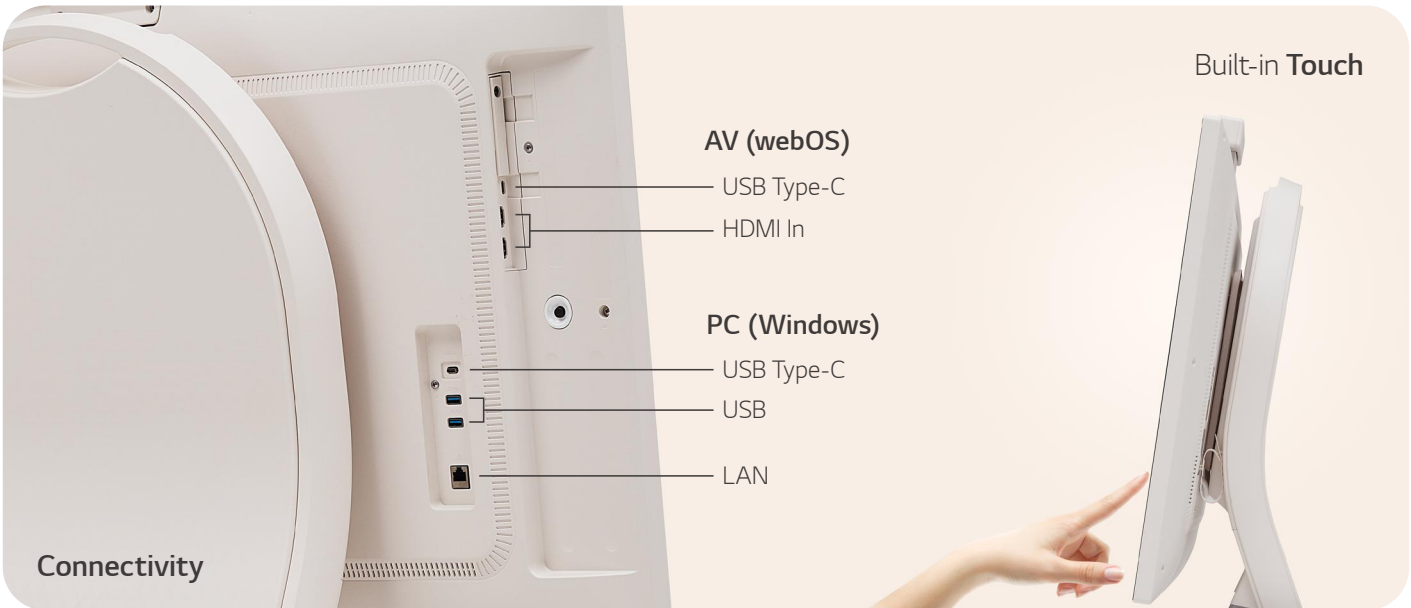

Built-in **Touch**

Connectivity

Download
LG C-Display+
Mobile App
Google Play Store

- www.lg.com/global/business/information-display
- www.youtube.com/c/LGCommercialDisplay
- www.facebook.com/LGInformationDisplay
- www.linkedin.com/company/lginformationdisplay
- twitter.com/LG_ID_HQ
- www.instagram.com/lg_one_derful_life

LG may make changes to specifications and product descriptions without notice. Copyright © 2021 LG Electronics Inc. All rights reserved. "LG Life's Good" is a registered trademark of LG Corp. The names of products and brands mentioned here may be the trademarks of their respective owners.