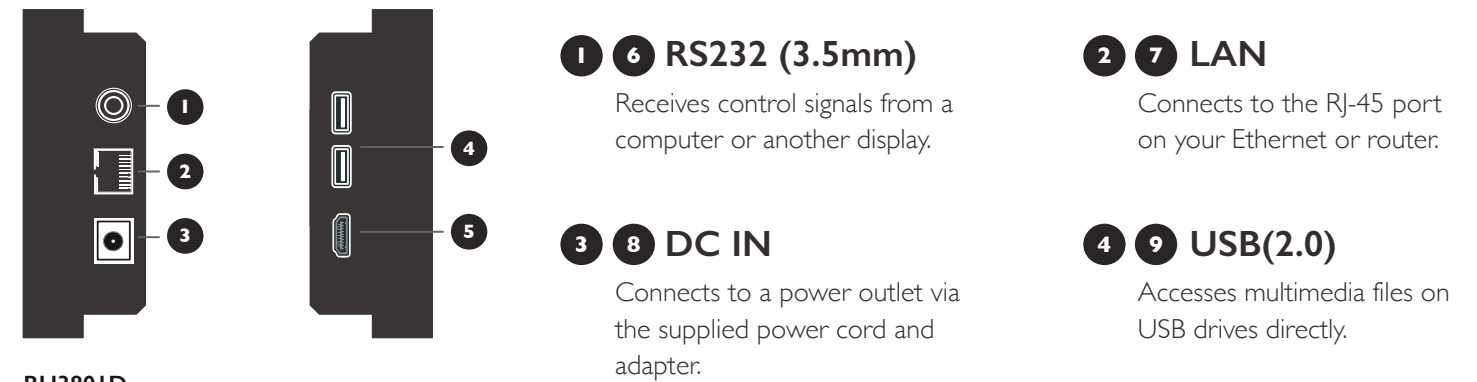

Input/output terminals

BH240I / BH280I / BH350I / BH380I / BH280IN / BH380IN

BH380ID

The object of the declaration described above is in conformity with the relevant Union harmonization legislation. The products are suitable for applications in retail (including but not limited to high fashion, fast fashion, grocery, show rooms, restaurants, and shopping centers), leisure, transportation, healthcare and more.