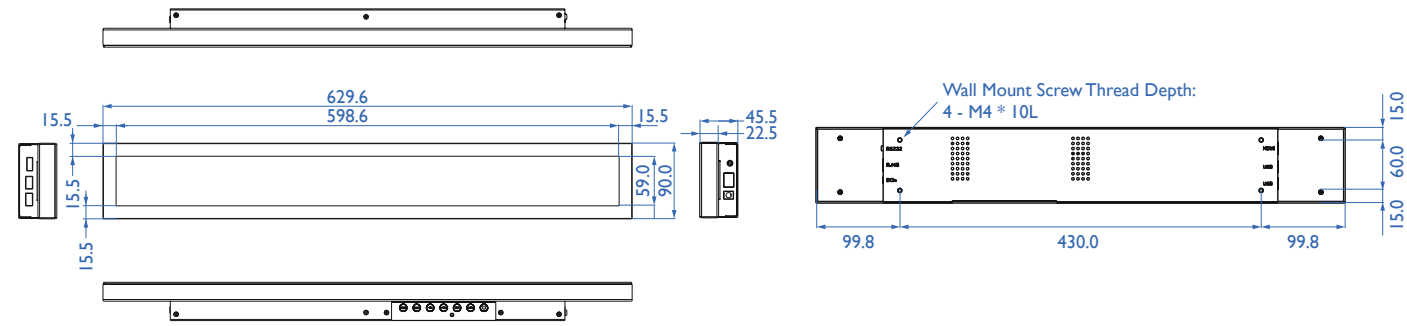

Dimension(mm)

BH240I