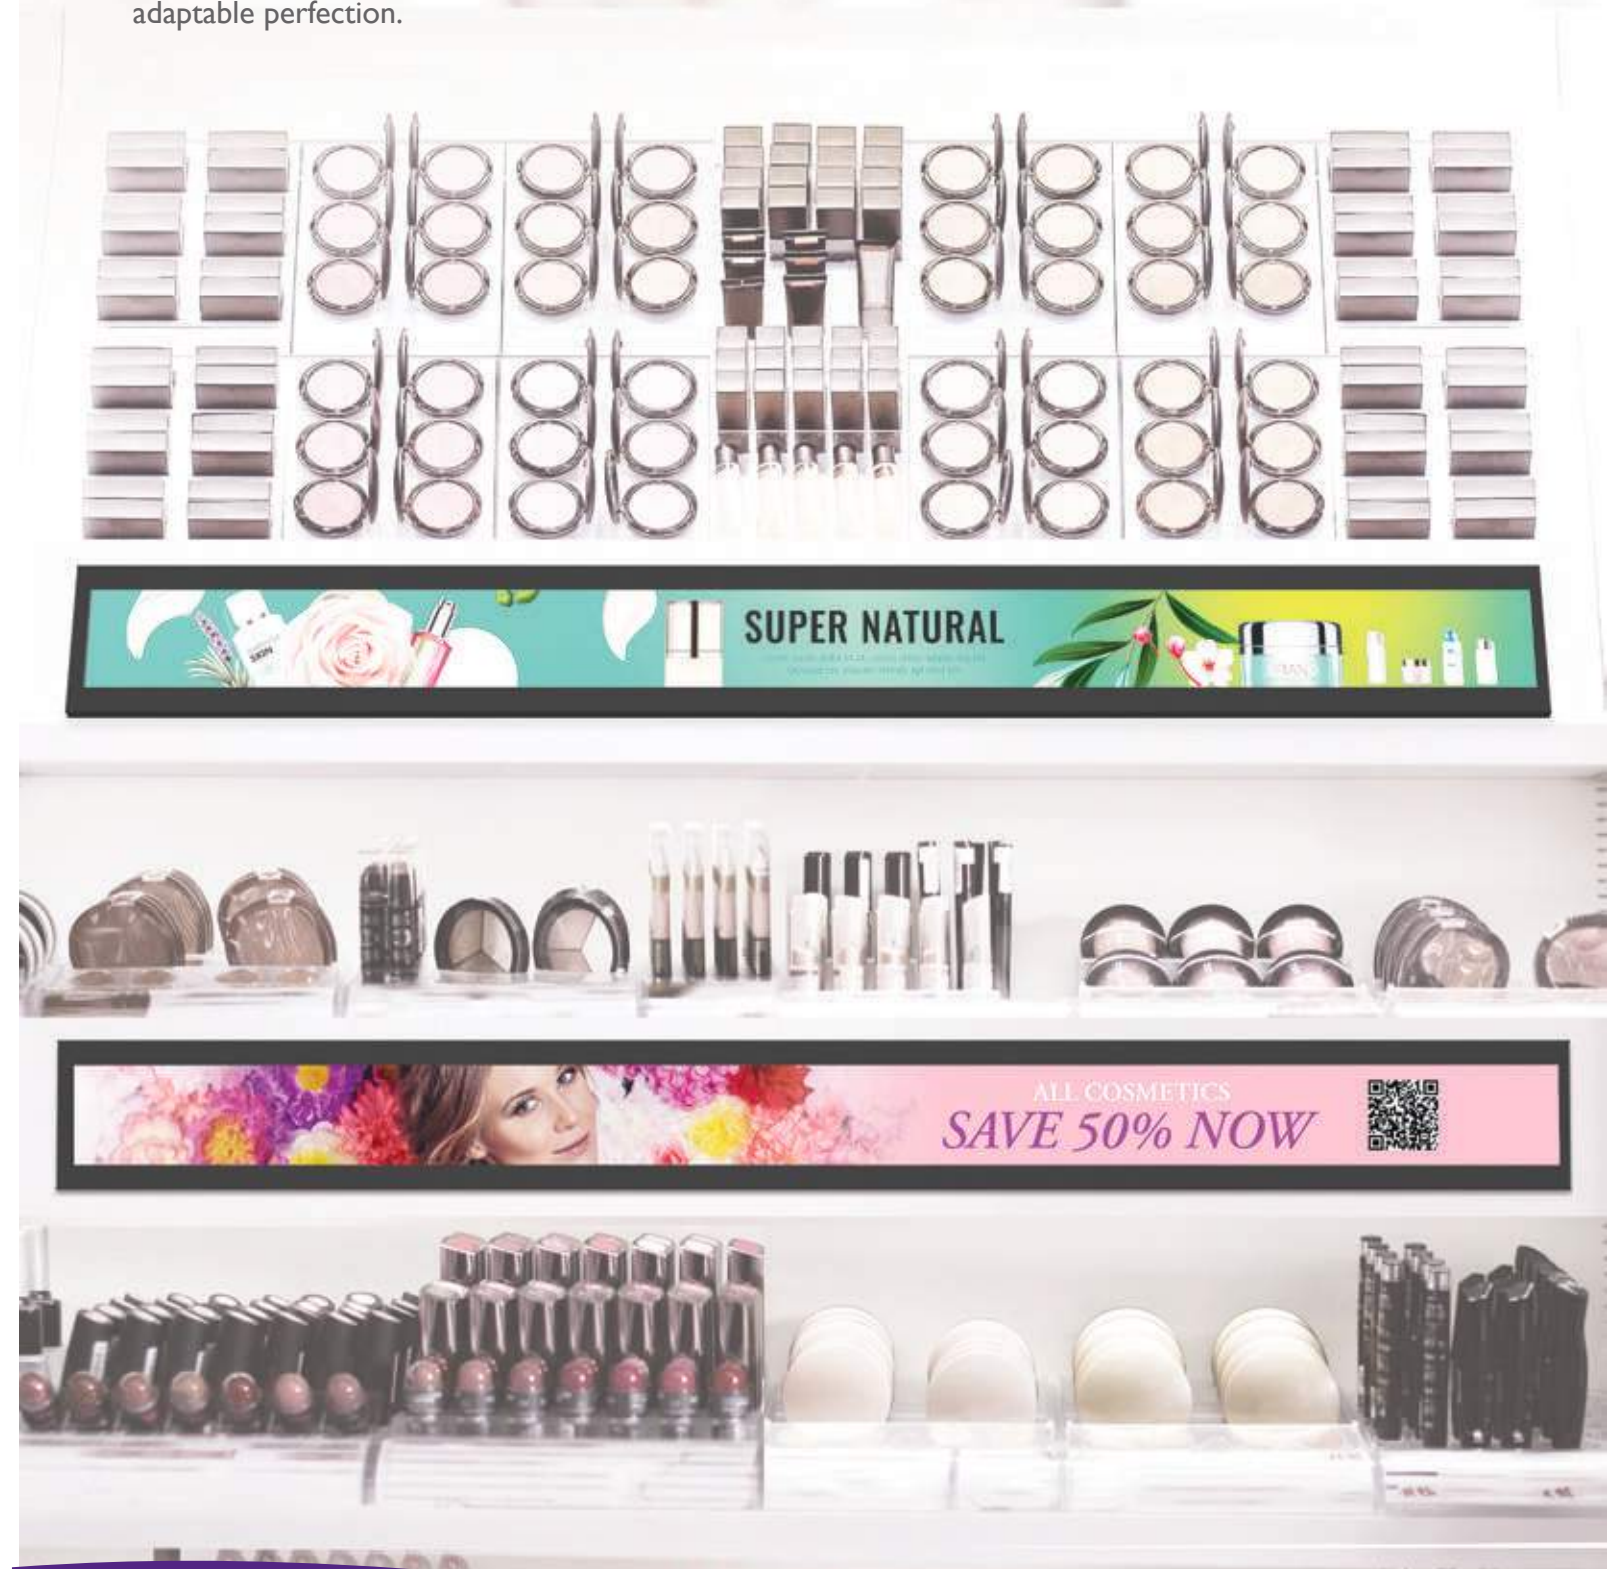

Because it matters

Dealer's Stamp

Headquarters BenQ Corporation 16 Jihu Road, Neihu, Taipei 114, Taiwan Tel : +886-2-2727-8899 Fax : +886-2-2656-2438	Asia Pacific BenQ Asia Pacific Corp. 12 Jihu Road, Neihu, Taipei 114, Taiwan Tel : +886-2-2727-8899 Fax : +886-2-2656-2438	China BenQ (IT) Co., Ltd. 181 Zhuyuan Road, Suzhou New District, Suzhou, China Tel : +86-512-6807-8800 Fax : +86-512-6809-7010	North America BenQ America Corp. 3200 Park Center Drive, Suite 150 Costa Mesa, CA 92626 U.S.A Tel : +1-714-559-4900 Fax : +1-714-557-0200	Europe BenQ Europe B.V. Meerenakkerweg 1-17, 5652 AR Eindhoven, The Netherlands Tel : +31 (0) 88-888-9200 Fax : +31 (0) 88-888-9299	Latin and Central America BenQ Latin America Corp. 8200 N.W. 33 Street, Suite 301 Miami, FL 33122 U.S.A. Tel : +1-305-4211200 Fax : +1-305-4211201

© 2019 BenQ Corp. Specification may vary by region, please visit your local stores for details. Actual product's features and specifications are subject to change without notice. This material may include corporate names and trademarks of third parties which are the properties of the third parties respectively. Doc: DSP_BH2401/ BH2801/ BH3501/ BH3801/ BH3801D/ BH2801N/ BH3801N_DS_EN_201904

BenQ Stretch Display Series

Where there is space, there is opportunity for adaptable perfection.

BH2401 / BH2801 / BH3501 / BH3801 / BH3801D / BH2801N / BH3801N