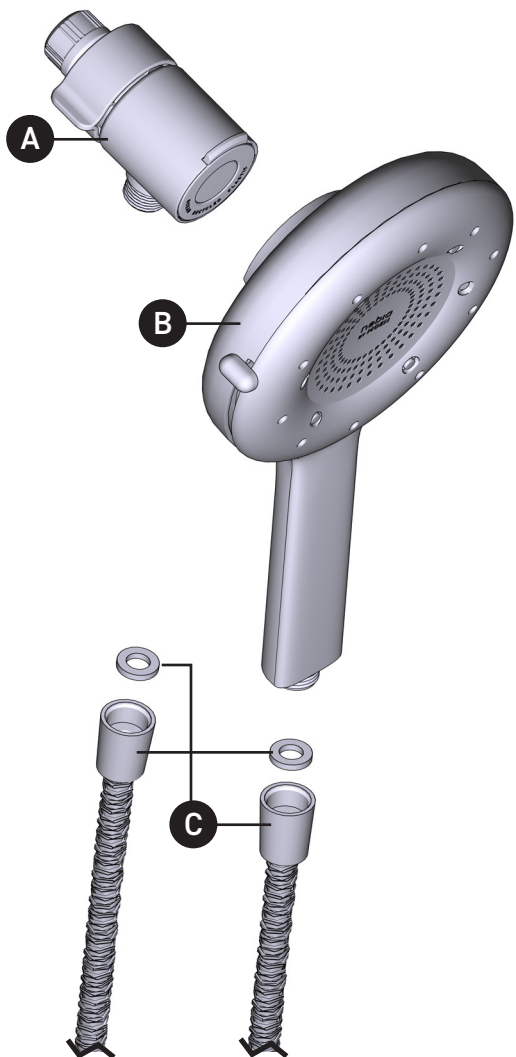

Illustrated Parts

Nebia by Moen™ Quattro

4 Function Handshower

MODEL	TYPE	FINISH
N400H0CH	Handshower	Chrome
N400H0BG	Handshower	Brushed Gold
N400H0BL	Handshower	Matte Black
N400H0BN	Handshower	Brushed Nickel
N400H0ORB	Handshower	Oil Rubbed Bronze
N400H0SRN	Handshower	Spot Resist Stainless

ID	Kit Description	Kit Number	Finish
A	Cradle & Washer	210008	Chrome
		210008BG	Brushed Gold
		210008BN	Brushed Nickel
		210008BL	Matte Black
		210008ORB	Oil Rubbed Bronze
		210008SRN	Spot Resist Brushed Nickel
B	Handshower	N400H1	Chrome
		N400H1BG	Brushed Gold
		N400H1BN	Brushed Nickel
		N400H1BL	Matte Black
		N400H1ORB	Oil Rubbed Bronze
		N400H1SRN	Spot Resist Brushed Nickel
C	72" Hose Kit	210007	Chrome
		210007BG	Brushed Gold
		210007BN	Brushed Nickel
		210007BL	Matte Black
		210007ORB	Oil Rubbed Bronze
		210007SRN	Spot Resist Brushed Nickel

ID	Kit Description	Kit Number	Finish
D	Rainshower Washer Kit	210009	N/A
E	4 Function Rainshower	N400R0	Chrome
		N400R0BG	Brushed Gold
		N400R0BN	Brushed Nickel
		N400R0BL	Matte Black
		N400R0ORB	Oil Rubbed Bronze
		N400R0SRN	Spot Resist Brushed Nickel