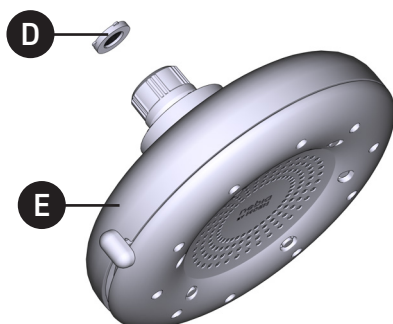

Illustrated Parts

Nebia by Moen™ Quattro

4 Function Handshower

MODEL	TYPE	FINISH
N400H0CH	Handshower	Chrome
N400H0BG	Handshower	Brushed Gold
N400H0BL	Handshower	Matte Black
N400H0BN	Handshower	Brushed Nickel
N400H0ORB	Handshower	Oil Rubbed Bronze
N400H0SRN	Handshower	Spot Resist Stainless

ID	Kit Description	Kit Number	Finish
A	Cradle & Washer	210008	Chrome
		210008BG	Brushed Gold
		210008BN	Brushed Nickel
		210008BL	Matte Black
		210008ORB	Oil Rubbed Bronze
		210008SRN	Spot Resist Brushed Nickel
B	Handshower	N400H1	Chrome
		N400H1BG	Brushed Gold
		N400H1BN	Brushed Nickel
		N400H1BL	Matte Black
		N400H1ORB	Oil Rubbed Bronze
		N400H1SRN	Spot Resist Brushed Nickel
C	72" Hose Kit	210007	Chrome
		210007BG	Brushed Gold
		210007BN	Brushed Nickel
		210007BL	Matte Black
		210007ORB	Oil Rubbed Bronze
		210007SRN	Spot Resist Brushed Nickel

ID	Kit Description	Kit Number	Finish
D	Rainshower Washer Kit	210009	N/A
E	4 Function Rainshower	N400R0	Chrome
		N400R0BG	Brushed Gold
		N400R0BN	Brushed Nickel
		N400R0BL	Matte Black
		N400R0ORB	Oil Rubbed Bronze
		N400R0SRN	Spot Resist Brushed Nickel