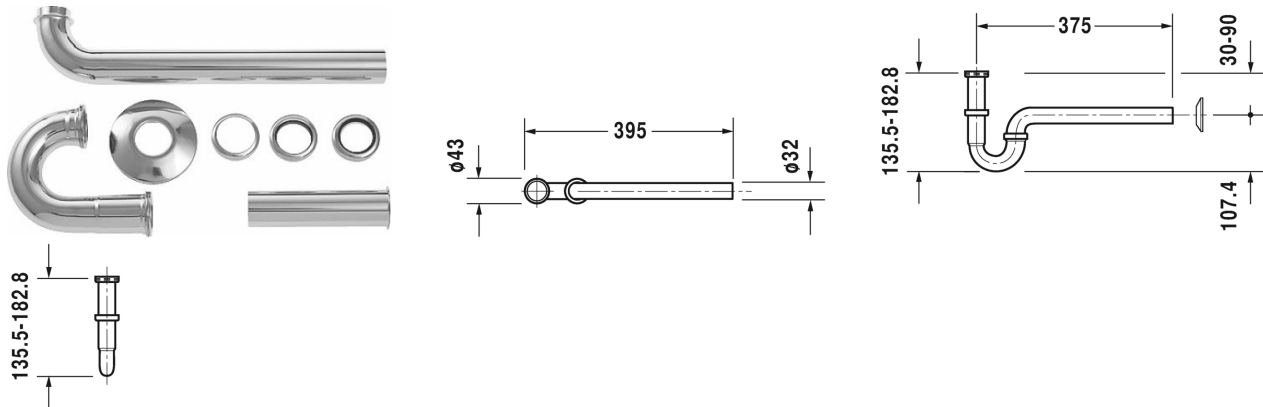

Accessories Siphon for washbasin # 005026

| < 1 1/4" Inch > |

Siphon for washbasin	Dimension	Weight	Order number
with outlet pipe 1 1/4"			
Colors			
Variant			

All drawings contain the necessary measurements which are subject to standard tolerances. They are stated in inch & mm and are non-binding. Exact measurements, in particular for customized installation scenarios, can only be taken from the finished ceramic piece.