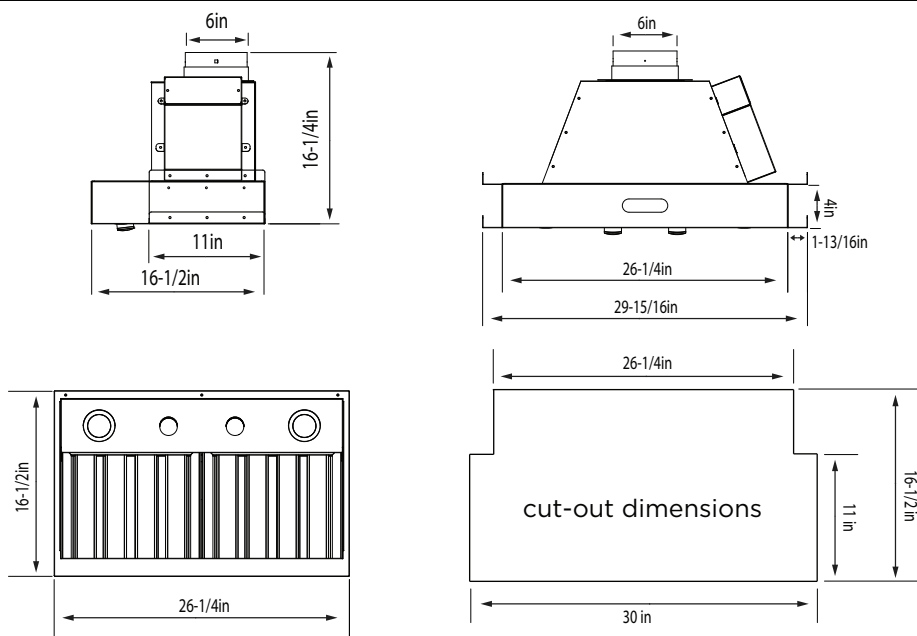

30T RANGE HOOD INSERT PROFESSIONAL SERIES

Supplier Model# FRHI-30T

600 CFM, 4 speed blower

2 Ultra Bright Energy Efficient LED lights, 4 levels

430 Watt German capacitor motor

Professional Restaurant Style Baffle Filters

Brushed Stainless Steel Baffles and Body

Easy Clean-Dishwasher Safe Filters
split open for total internal cleaning

Heat Detector for Auto Turn On

High Power Radio Remote Control

Carbon Filter Recirculation Kit available

Solid State controls

Make up air system ready

UL Listed

5 year guarantee on LED's and Motor

3.0 Sonos at low to 7.0 Sonos at max speed

6" round exhaust duct