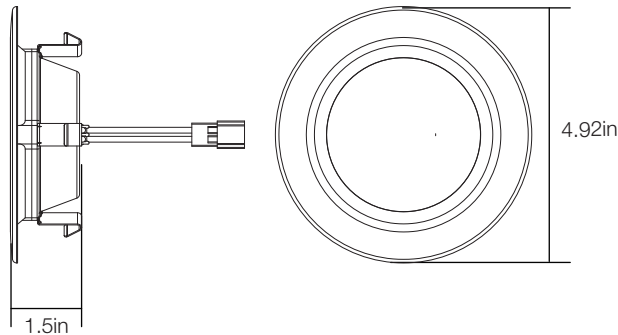

PRODUCT SPECIFICATIONS

4in White Recessed LED Downlight

53183103
SKU# 1002302333

ADVANTAGES

- 65 Watt Equivalent
- 50,000 Hours of Rated Life
- Wet Rated for Exterior Applications & Showers
- IC Rated for Direct Contact With Insulation
- 5 Year Warranty

Dimmer List

Dimmer Brand	Model #
Lutron	DVCL-153PD
	DV-603PG
	MACL-153MH-WH
	SCL-153P
	AYCL-153P
	TGCL-153PH-WH

APPLICATIONS

Suitable for wet locations
Recessed Mount

SPECIFICATIONS

Model Number	53183103
SKU	1002302333
OSMID	300846503
Power	10W
AC Voltage, Frequency	120V, 60 Hz
Color Temp (nom.)	2700K
Operation Temp	-13°F ~ 113°F
CRI	90
Lumen Output (min.)	625 lm
Dimming	YES
Lifetime Rating	L70/50000Hrs
Efficacy	62.5 lm/watt

PACKAGING

Weight (±0.5 lb)	0.31 lbs
Size (L x W x H) (±0.1 in)	4.92in x 4.92in x 1.5in
Box Dimensions	5.70in x 5.70in x 1.81in
Gross Weight	0.46 lbs
UPC	849489006253

INCLUDED IN BOX

- Medium Base (E26) Socket Adapter (1)