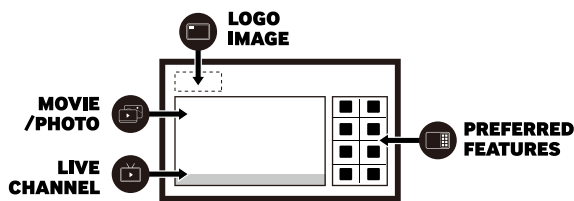

Samsung Hospitality Displays

HJ470 Series (EU_CIS)

Highlights

- Customizable content and home menu creation to suit guests' needs
- Streamline operations through coaxial infrastructure compatibility
- Gauge and address maintenance needs in anticipation of guest needs
- Manage up to four simultaneous welcome video channels to deliver promotional content to guests