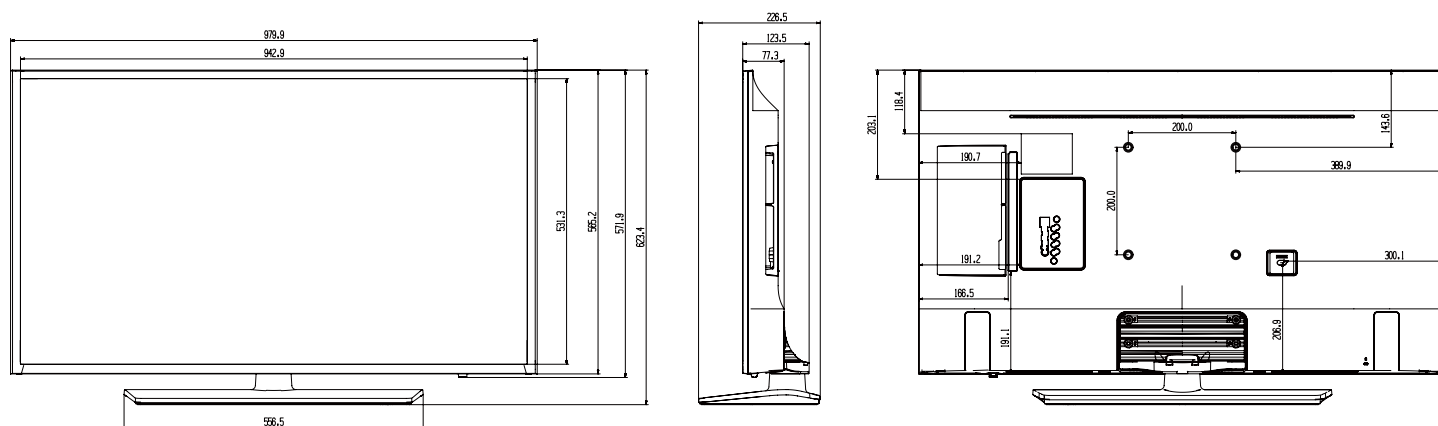

Diagram of the rear panel connectors for the HG43EJ470MK. The panel includes an HDMI IN 2 (DVI) port (1), a USB 5V 0.5A port (2), an HDMI IN 1 (ARC) port (3), a COMMON INTERFACE port (4), an ANT IN port (5), a DATA port (6), an HP-ID port (7), an RJP port (8), an AV IN port (9), a PC/DVI AUDIO IN port (10), and a PC IN port (11).