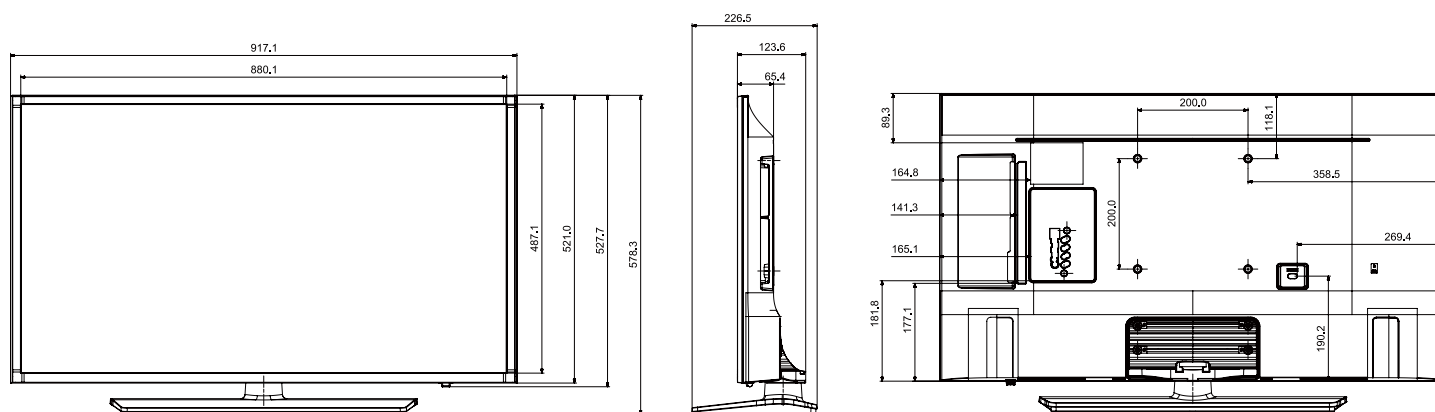

HG40EJ470MK

1. 1
2. 2
3. 3
4. 4
5. 5

HOSPITALITY TV

HDMI

DATA

6

7

8

9

10

11

BPM44-043871-100

Connectors

1. HDMI IN 2(DVI)
2. USB (5V 0.5A)
3. HDMI IN 1(ARC)
4. COMMON INTERFACE
5. ANT IN
6. DATA
7. HP-ID
8. RJP
9. AV IN
10. PC/DVI AUDIO IN
11. PC IN