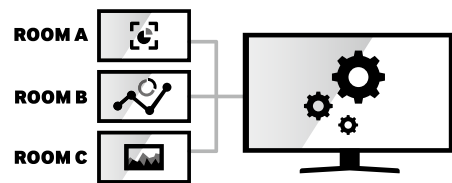

Samsung Hospitality Displays

HJ470 Series (EU_CIS)

Highlights

- Customizable content and home menu creation to suit guests' needs
- Streamline operations through coaxial infrastructure compatibility
- Gauge and address maintenance needs in anticipation of guest needs
- Manage up to four simultaneous welcome video channels to deliver promotional content to guests