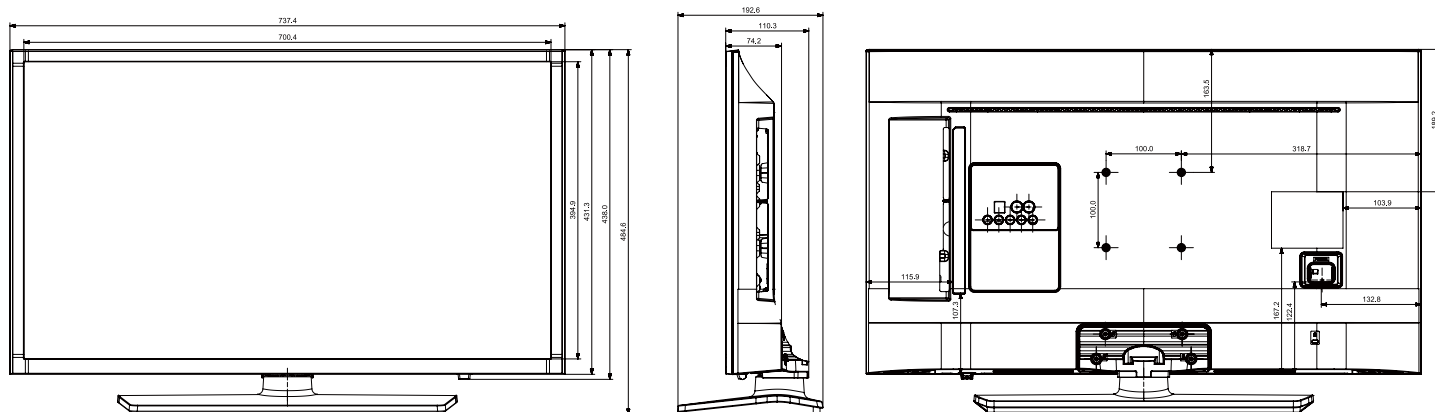

Specifications

HG32EJ470NK

1. 1
2. 2
3. 3
4. 4
5. 5

HOSPITALITY TV

HDMI

DATA

6

7

8

9

10

11

BPM44-043871-100

Connectors

1. HDMI IN 2(DVI)
2. USB (5V 0.5A)
3. HDMI IN 1(ARC)
4. COMMON INTERFACE
5. ANT IN
6. DATA
7. HP-ID
8. RJP
9. AV IN
10. PC/DVI AUDIO IN
11. PC IN