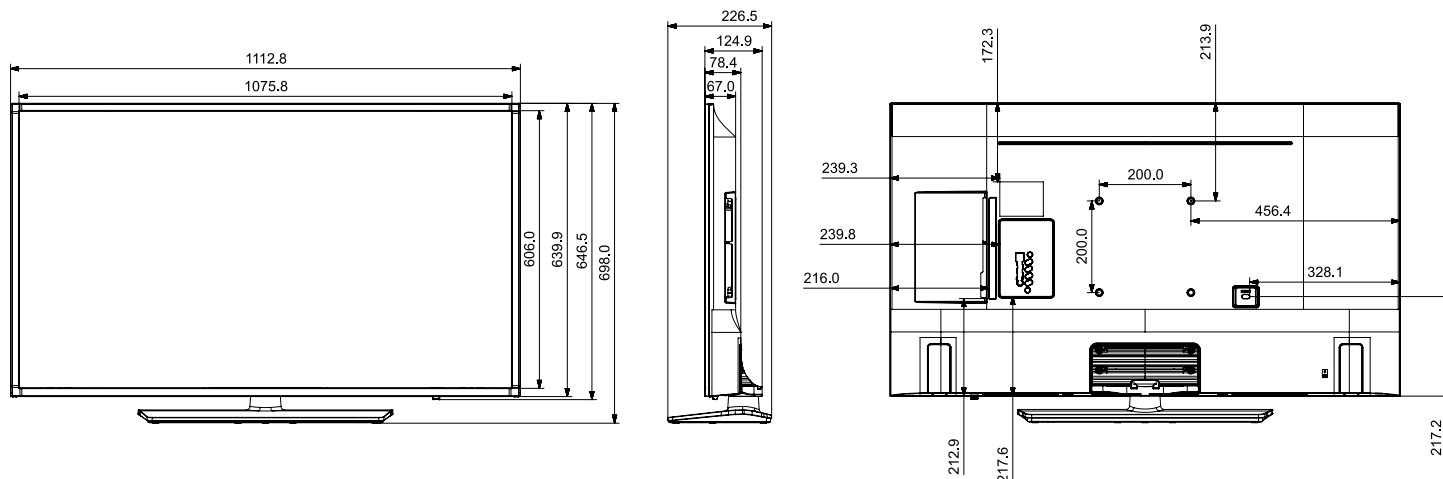

Connectors

1. HDMI IN 2(DVI)
2. USB (5V 0.5A)
3. HDMI IN 1(ARC)
4. COMMON INTERFACE
5. ANT IN
6. DATA
7. HP-ID
8. RJP
9. AV IN
10. PC/DVI AUDIO IN
11. PC IN

HG49EJ470MK

Diagram of the rear panel connectors for the HG49EJ470MK. The panel includes an HDMI IN 2 (DVI) port (1), a USB 5V 0.5A port (2), an HDMI IN 1 (ARC) port (3), a COMMON INTERFACE port (4), an ANT IN port (5), a DATA port (6), an HP-ID port (7), an RJP port (8), an AV IN port (9), a PC/DVI AUDIO IN port (10), and a PC IN port (11).