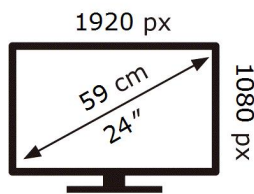

ENERG 

SAMSUNG

S24E450DL

26 kWh/1000h

2019/2013