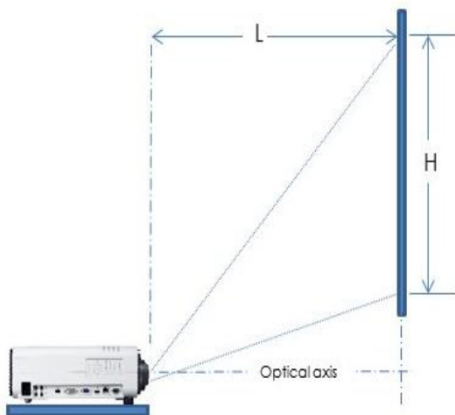

Sales Start Date : April 2016

1. Mini jack (Stereo audio out)
2. Mini jack (Wired remote control connection)
3. USB (Firmware upgrade, PC-less presentation)
4. DVI-I (Digital PC / Analogue PC)
5. Mini Dsub 15 (Analogue PC / Component)
6. HDMI (incl audio, supporting deep colour)
7. RJ-45 (1000Base-T/100Base-TX/10Base-T)
8. RJ-45 HDBaseT (Supports NMPJ & Crestron)
9. RS-232C connection
10. Built in Wi-Fi (IEEE 802.11b/g/n)
11. Stereo audio x 2 (Mini jack)

Image size 16:10			Distance
Diagonal (inch)	Width (m)	Height (m)	Fixed (m)
30	0.65	0.40	0.35
40	0.86	0.54	0.47
60	1.29	0.81	0.72
80	1.72	1.08	0.96
100	2.15	1.35	1.2
120	2.58	1.62	1.45
150	3.23	2.02	1.81
180	3.38	2.42	2.18
200	4.31	2.69	2.42
220	4.74	2.96	2.66
250	5.38	3.37	3.03
280	6.03	3.77	3.39
300	6.46	4.04	3.64