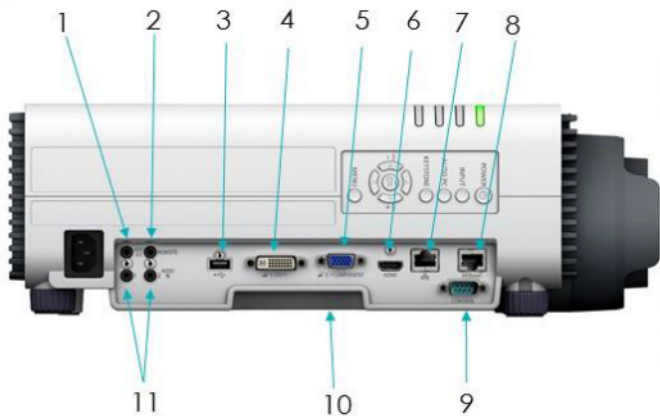

XEED WUX450ST

Compact WUXGA short throw installation projector with lens shift.

This bright and versatile WUXGA short throw compact installation projector delivers 4,500 lumens and offers HDBaseT and 75% vertical lens shift to create an outstanding choice of installation options.

Sales Start Date : April 2016

1. Mini jack (Stereo audio out)
2. Mini jack (Wired remote control connection)
3. USB (Firmware upgrade, PC-less presentation)
4. DVI-I (Digital PC / Analogue PC)
5. Mini Dsub 15 (Analogue PC / Component)
6. HDMI (incl audio, supporting deep colour)
7. RJ-45 (1000Base-T/100Base-TX/10Base-T)
8. RJ-45 HDBaseT (Supports NMPJ & Crestron)
9. RS-232C connection
10. Built in Wi-Fi (IEEE 802.11b/g/n)
11. Stereo audio x 2 (Mini jack)