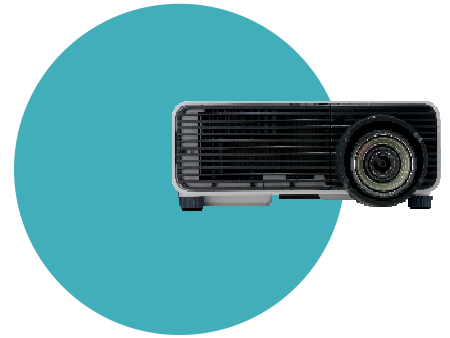

XEED WUX450ST

Compact WUXGA short throw installation projector with lens shift.

This bright and versatile WUXGA short throw compact installation projector delivers 4,500 lumens and offers HDBaseT and 75% vertical lens shift to create an outstanding choice of installation options.

Sales Start Date : April 2016

1. Mini jack (Stereo audio out)
2. Mini jack (Wired remote control connection)
3. USB (Firmware upgrade, PC-less presentation)
4. DVI-I (Digital PC / Analogue PC)
5. Mini Dsub 15 (Analogue PC / Component)
6. HDMI (incl audio, supporting deep colour)
7. RJ-45 (1000Base-T/100Base-TX/10Base-T)
8. RJ-45 HDBaseT (Supports NMPJ & Crestron)
9. RS-232C connection
10. Built in Wi-Fi (IEEE 802.11b/g/n)
11. Stereo audio x 2 (Mini jack)