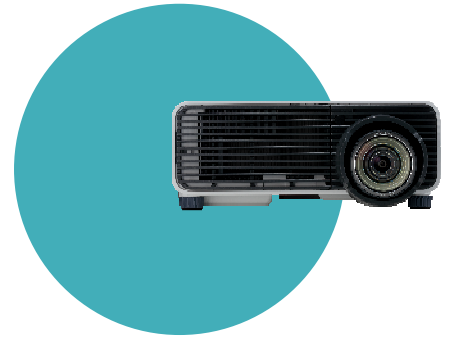

XEED WUX450ST

Compact WUXGA short throw installation projector with lens shift.

This bright and versatile WUXGA short throw compact installation projector delivers 4,500 lumens and offers HDBaseT and 75% vertical lens shift to create an outstanding choice of installation options.

Sales Start Date: April 2016

Product Details:

Product Name	Mercury Code	EAN Code
MM PROJECTOR XEED WUX450ST (E)	1204C003AA	4549292059991
MM PROJECTOR XEED WUX450ST MEDICAL (E)	1204C007AA	8714574637082
MM PROJECTOR XEED WUX450ST (GB)	1204C005AA	8714574637068
MM PROJECTOR XEED WUX450ST MEDICAL (GB)	1204C006AA	8714574637075

Optional Accessories:

Product Name	Mercury Code	EAN Code
Lamp Assembly RS-LP08	8377B001AA	4960999977201
Ceiling Attachment RS-CL16	1214C001AA	4549292060263
Ceiling Pipe 400-600mm RS-CL08	3096B001AA	4960999614144
Ceiling Pipe 600-1000mm RS-CL09	3097B001AA	4960999614151
Option Foot RS-FT01 (4 pcs)	8380B001AA	4960999977232
Replacement Air Filter RS-FL02	8379B001AA	4960999977225
Remote Controller RS-RC06	8381B001AB	4960999977249
Remote Controller RS-RC05: supports wired connection	5750B001AA	4960999810393
Carrying Bag RS-CIBG01	0039X528	8714574629339

What's in the box?

- Projector XEED WUX450ST
- Remote Control
- AAA MN Battery
- AC Mains Power cable
- Computer Cable
- Lens Cap
- Warranty book (E)
- Instruction (CD-ROM)
- Important Information(Book)