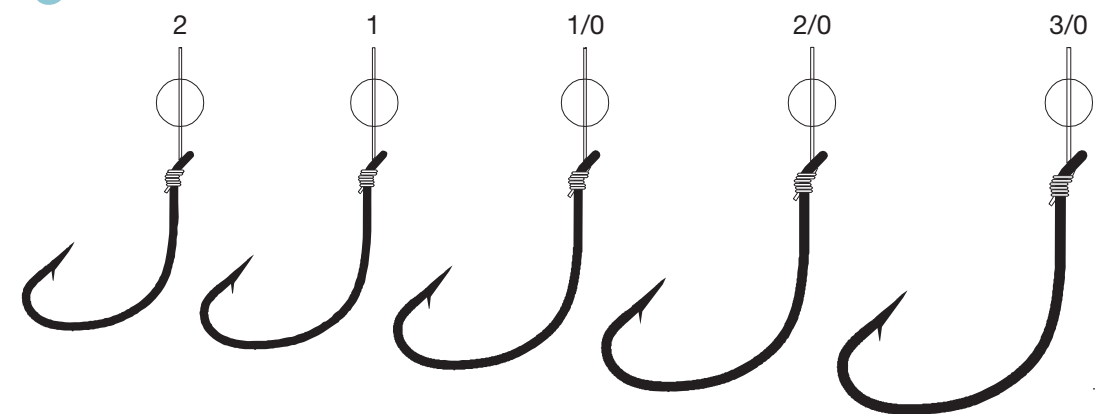

SALTWATER
SNELLED HOOKS

9140

PART #	HOOK FINISH	DESCRIPTION	LINE TYPE	LINE LENGTH	SIZE
9140	Sea Guard	Nylawire, O'Shaughnessy, Offset, Down Eye, Plain Shank, Heavy Wire, Black Swivel, 4X Strong, 1X Long	Nylawire	17-1/2"	1/0, 2/0, 3/0, 4/0, 5/0, 6/0

9139R

PART #	HOOK FINISH	DESCRIPTION	LINE TYPE	LINE LENGTH	SIZE
9139R	Sea Guard Red	Baitholder, Offset, Down Eye, Two Slices, Curved Point	Mono	18"	4, 2, 1/0, 3/0, 4/0, 5/0, 7/0

9146

PART #	HOOK FINISH	DESCRIPTION	LINE TYPE	LINE LENGTH	SIZE
9146	Gold	Kahle, Offset, Straight Point, Up Eye, Medium Wire, Needlepoint, Red Bead	Mono	36"	2, 1, 1/0, 2/0, 3/0