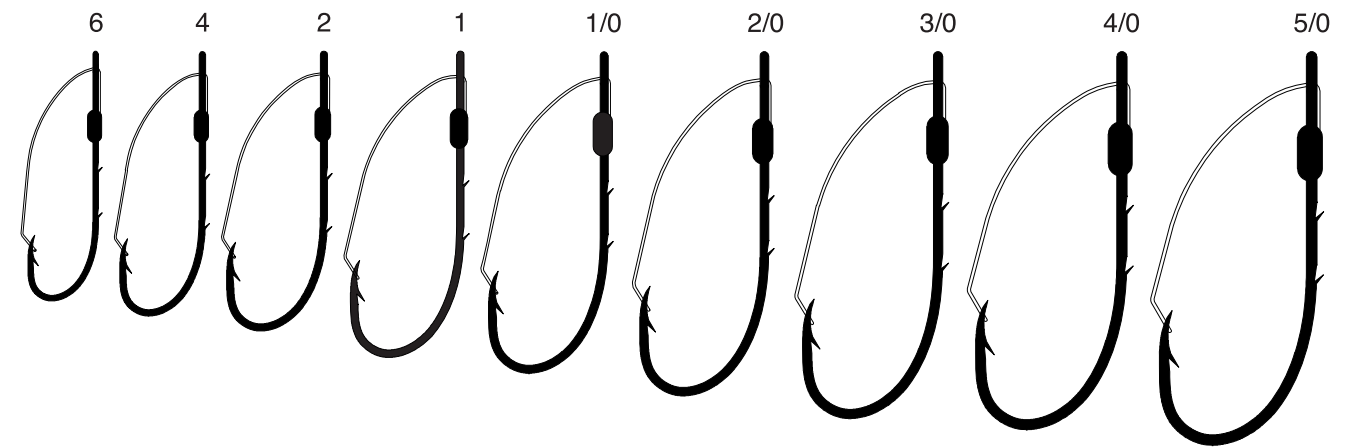

HOOKS

L570BP - L570R

ALSO AVAILABLE IN EAGLE CLAW

PART #	HOOK FINISH	DESCRIPTION	SIZE	PACKAGE
L570BP	Platinum Black	Aberdeen Jig, Non-Offset, 90 Degree Leg, Forged, Needlepoint	2/0, 3/0, 4/0	100, Bulk
L570RD	Red	Aberdeen Jig, Non-Offset, 90 Degree Leg, Forged, Needlepoint	2/0, 3/0, 4/0	100, Bulk