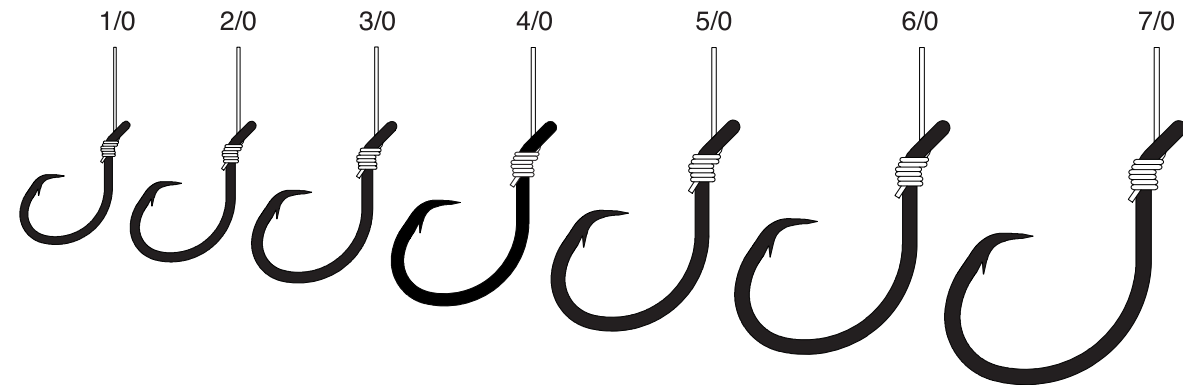

9190

PART #	HOOK FINISH	DESCRIPTION	LINE TYPE	LINE LENGTH	SIZE
9190	Gold	Baitholder, Porgy, Offset, Down Eye, Two Slices, Medium Wire, Red Bead	Mono	12"	6, 4, 2

9211

PART #	HOOK FINISH	DESCRIPTION	LINE TYPE	LINE LENGTH	SIZE
9211	Gold	Octopus, Striped Bass, Offset, Curved Point, Up Eye, Plain Shank, Medium Wire, Needlepoint	Mono	18"	1/0, 5/0, 6/0, 7/0

**SALTWATER
SNELLED HOOKS**

9212 - 9214

PART #	HOOK FINISH	DESCRIPTION	LINE TYPE	LINE LENGTH	SIZE
9212	Gold	Baitholder, Striped Bass, Offset, Curved Point, Down Eye, Plain Shank, Medium Wire	Mono	18"	1/0, 2/0, 3/0, 4/0, 5/0, 6/0
9212R	Red	Baitholder, Striped Bass, Offset, Down Eye, Plain Shank, Medium Wire	Mono	18"	1/0, 3/0, 5/0, 7/0
9214	Gold	Baitholder, Striped Bass, Offset, Down Eye, Two Slices, Medium Wire	Mono	36"	3/0, 4/0, 5/0

9222

PART #	HOOK FINISH	DESCRIPTION	LINE TYPE	LINE LENGTH	SIZE
9222	Platinum Black	Circle Sea, Striped Bass, Non-Offset, Circle Point, Up Eye, Plain Shank	Mono	18"	1/0, 2/0, 3/0, 4/0, 5/0, 6/0, 7/0

**SALTWATER
SNELLED HOOKS**