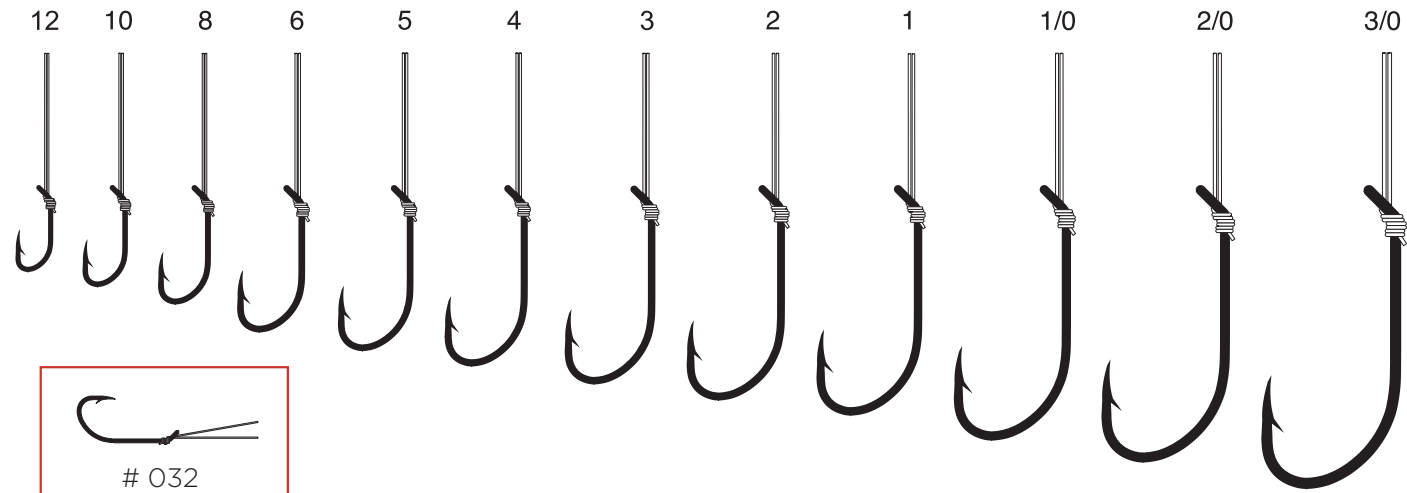

SEE CATALOG PAGE 368 FOR COMPLETE SELECTION

SECTION CONTENTS

SNELLS, HOOKS, & RIGS

SNELLS	
EAGLE CLAW	20
LAZER SHARP	32
LAKE & STREAM	42
HOOKS	
EAGLE CLAW	44
LAZER SHARP	73
TROKAR	124
COMMERCIAL	158
LAKE & STREAM	168
RIGS	
EAGLE CLAW	170
LAZER SHARP	178
TROKAR	211

016 - 032

PART #	HOOK FINISH	DESCRIPTION	LINE TYPE	LINE LENGTH	SIZE
016	Gold	Plain Shank, Offset, Down Eye, Medium Wire	Mono	7"	8, 6, 4, 2
031	Bronze	Plain Shank, Offset, Down Eye, Medium Wire	Mono	7"	12, 10, 8, 6, 4, 2, 1, 1/0, 2/0
031Q	Bronze	Plain Shank, Snelled Hook Assortment, 4 of Each Size	Mono	7"	10, 8, 6, 4, 2, 1/0
032	Bronze	Plain Shank, Offset, Down Eye, Medium Wire, Double Line	Mono	7"	10, 8, 6, 5, 4, 3, 2, 1, 1/0, 2/0, 3/0