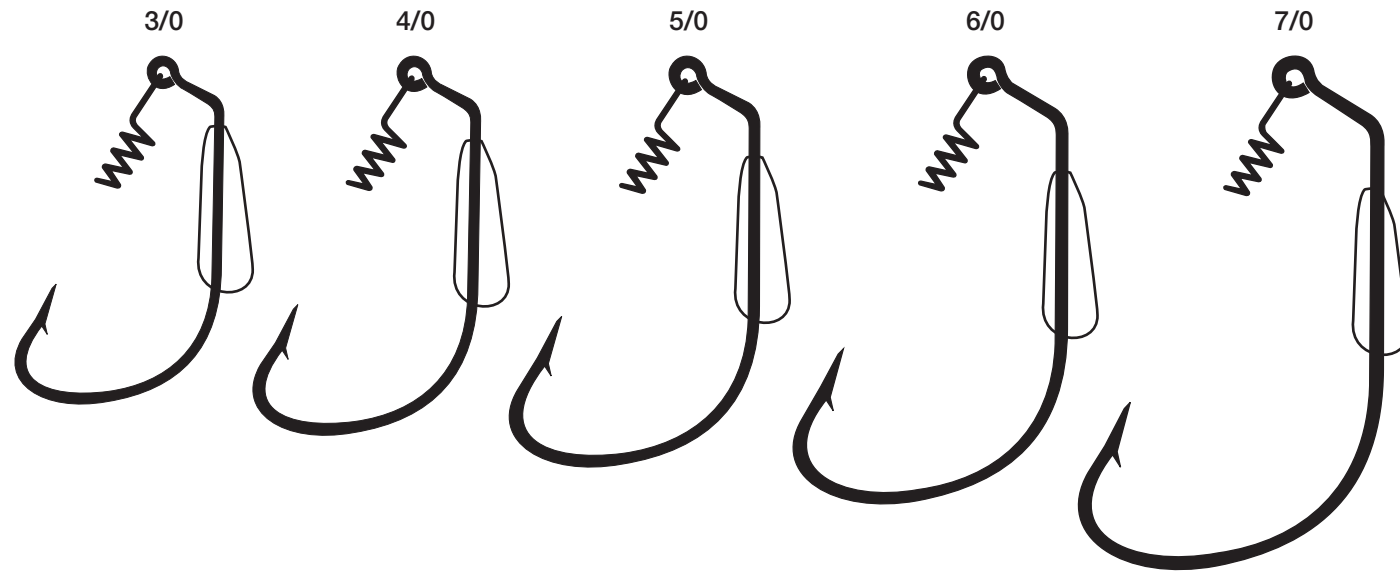

HOOKS

L11114 - L111316

PART #	HOOK FINISH	DESCRIPTION	SIZE	PACKAGE
L11114	Platinum Black	1/4 oz. Swimbait 60 Degree Bend w/ Spring, Needlepoint	3/0, 4/0, 5/0, 6/0, 7/0	G
L11118	Platinum Black	1/8 oz. Swimbait 60 Degree Bend w/ Spring, Needlepoint	3/0, 4/0, 5/0, 6/0, 7/0	G
L111316	Platinum Black	3/16 oz. Swimbait 60 Degree Bend w/ Spring, Needlepoint	3/0, 4/0, 5/0, 6/0, 7/0	G