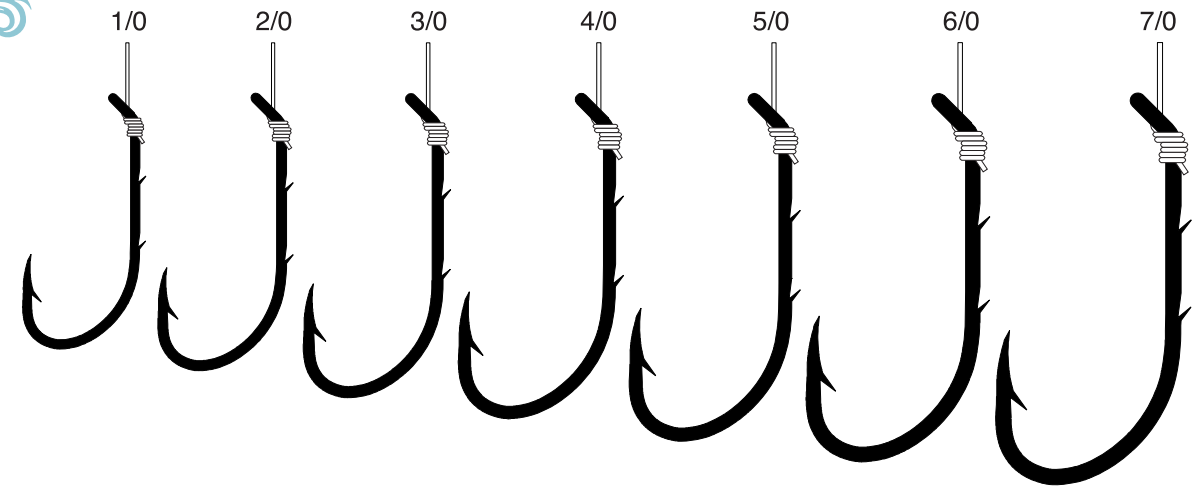

9180

PART #	HOOK FINISH	DESCRIPTION	LINE TYPE	LINE LENGTH	SIZE
9180	Sea Guard	O'Shaughnessy, Offset, Straight Point, Down Eye, Plain Shank, Medium Wire, Red Bead	Mono	12"	2, 1, 1/0, 2/0, 3/0

SALTWATER
SNELLED HOOKS

9190

PART #	HOOK FINISH	DESCRIPTION	LINE TYPE	LINE LENGTH	SIZE
9190	Gold	Baitholder, Porgy, Offset, Down Eye, Two Slices, Medium Wire, Red Bead	Mono	12"	6, 4, 2

9211

PART #	HOOK FINISH	DESCRIPTION	LINE TYPE	LINE LENGTH	SIZE
9211	Gold	Octopus, Striped Bass, Offset, Curved Point, Up Eye, Plain Shank, Medium Wire, Needlepoint	Mono	18"	1/0, 5/0, 6/0, 7/0

**SALTWATER
SNELLED HOOKS**

9212 - 9214

PART #	HOOK FINISH	DESCRIPTION	LINE TYPE	LINE LENGTH	SIZE
9212	Gold	Baitholder, Striped Bass, Offset, Curved Point, Down Eye, Plain Shank, Medium Wire	Mono	18"	1/0, 2/0, 3/0, 4/0, 5/0, 6/0
9212R	Red	Baitholder, Striped Bass, Offset, Down Eye, Plain Shank, Medium Wire	Mono	18"	1/0, 3/0, 5/0, 7/0
9214	Gold	Baitholder, Striped Bass, Offset, Down Eye, Two Slices, Medium Wire	Mono	36"	3/0, 4/0, 5/0