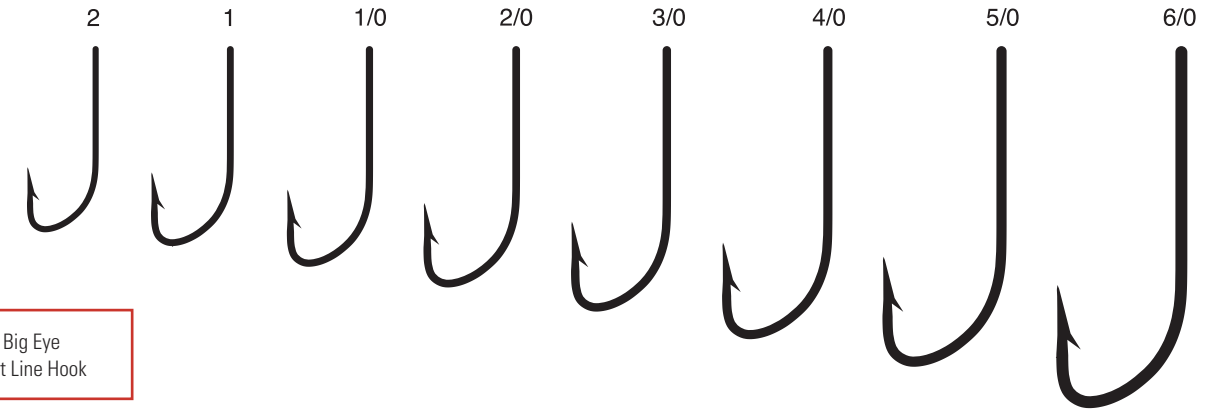

13030-002 - 13030-004

SNELLED ABERDEEN

PART #	FINISH	SIZE
13030-002	Gold	2
13030-004	Gold	4

**THEY HOOK
AND HOLD**

The world's most innovative hook company is also the favorite of value-conscious anglers the world over. Still proudly made in America, Eagle Claw hooks are the product of 90 years of integrity, honesty and heritage. With a wide choice of fresh and saltwater fishing hooks, Eagle Claw is the brand that started it all.

WORLD'S ONLY
AMERICAN-MADE
FISHHOOKS

The 181 Baitholder Hook

022

ALSO AVAILABLE IN LAZER SHARP

PART #	HOOK FINISH	DESCRIPTION	SIZE	PACKAGE
022	Gold	Aberdeen, Rotating, Ringed Eye, Light Wire	6, 4, 2, 1, 1/0, 2/0	A, F

024

PART #	HOOK FINISH	DESCRIPTION	SIZE	PACKAGE
024	Bronze	Wide Gap, Baitholder, Offset, Down Eye, Two Slices	8, 6	100, A

038

ALSO AVAILABLE IN LAZER SHARP

PART #	HOOK FINISH	DESCRIPTION	SIZE	PACKAGE
038	Gold	Salmon Egg, Baitholder, Offset, Single Slice, Up Eye	14, 12, 10, 8, 6, 4	100, A, F, Bulk

049Z

PART #	HOOK FINISH	DESCRIPTION	SIZE	PACKAGE
049Z	Sea Guard	Big Eye, Trot Line, Limerick, Non-Offset, Ringed Eye	2, 1, 1/0, 2/0, 3/0, 4/0, 5/0, 6/0	100, Bulk

Big Eye
Trot Line Hook

066N - 072

ALSO AVAILABLE IN LAZER SHARP