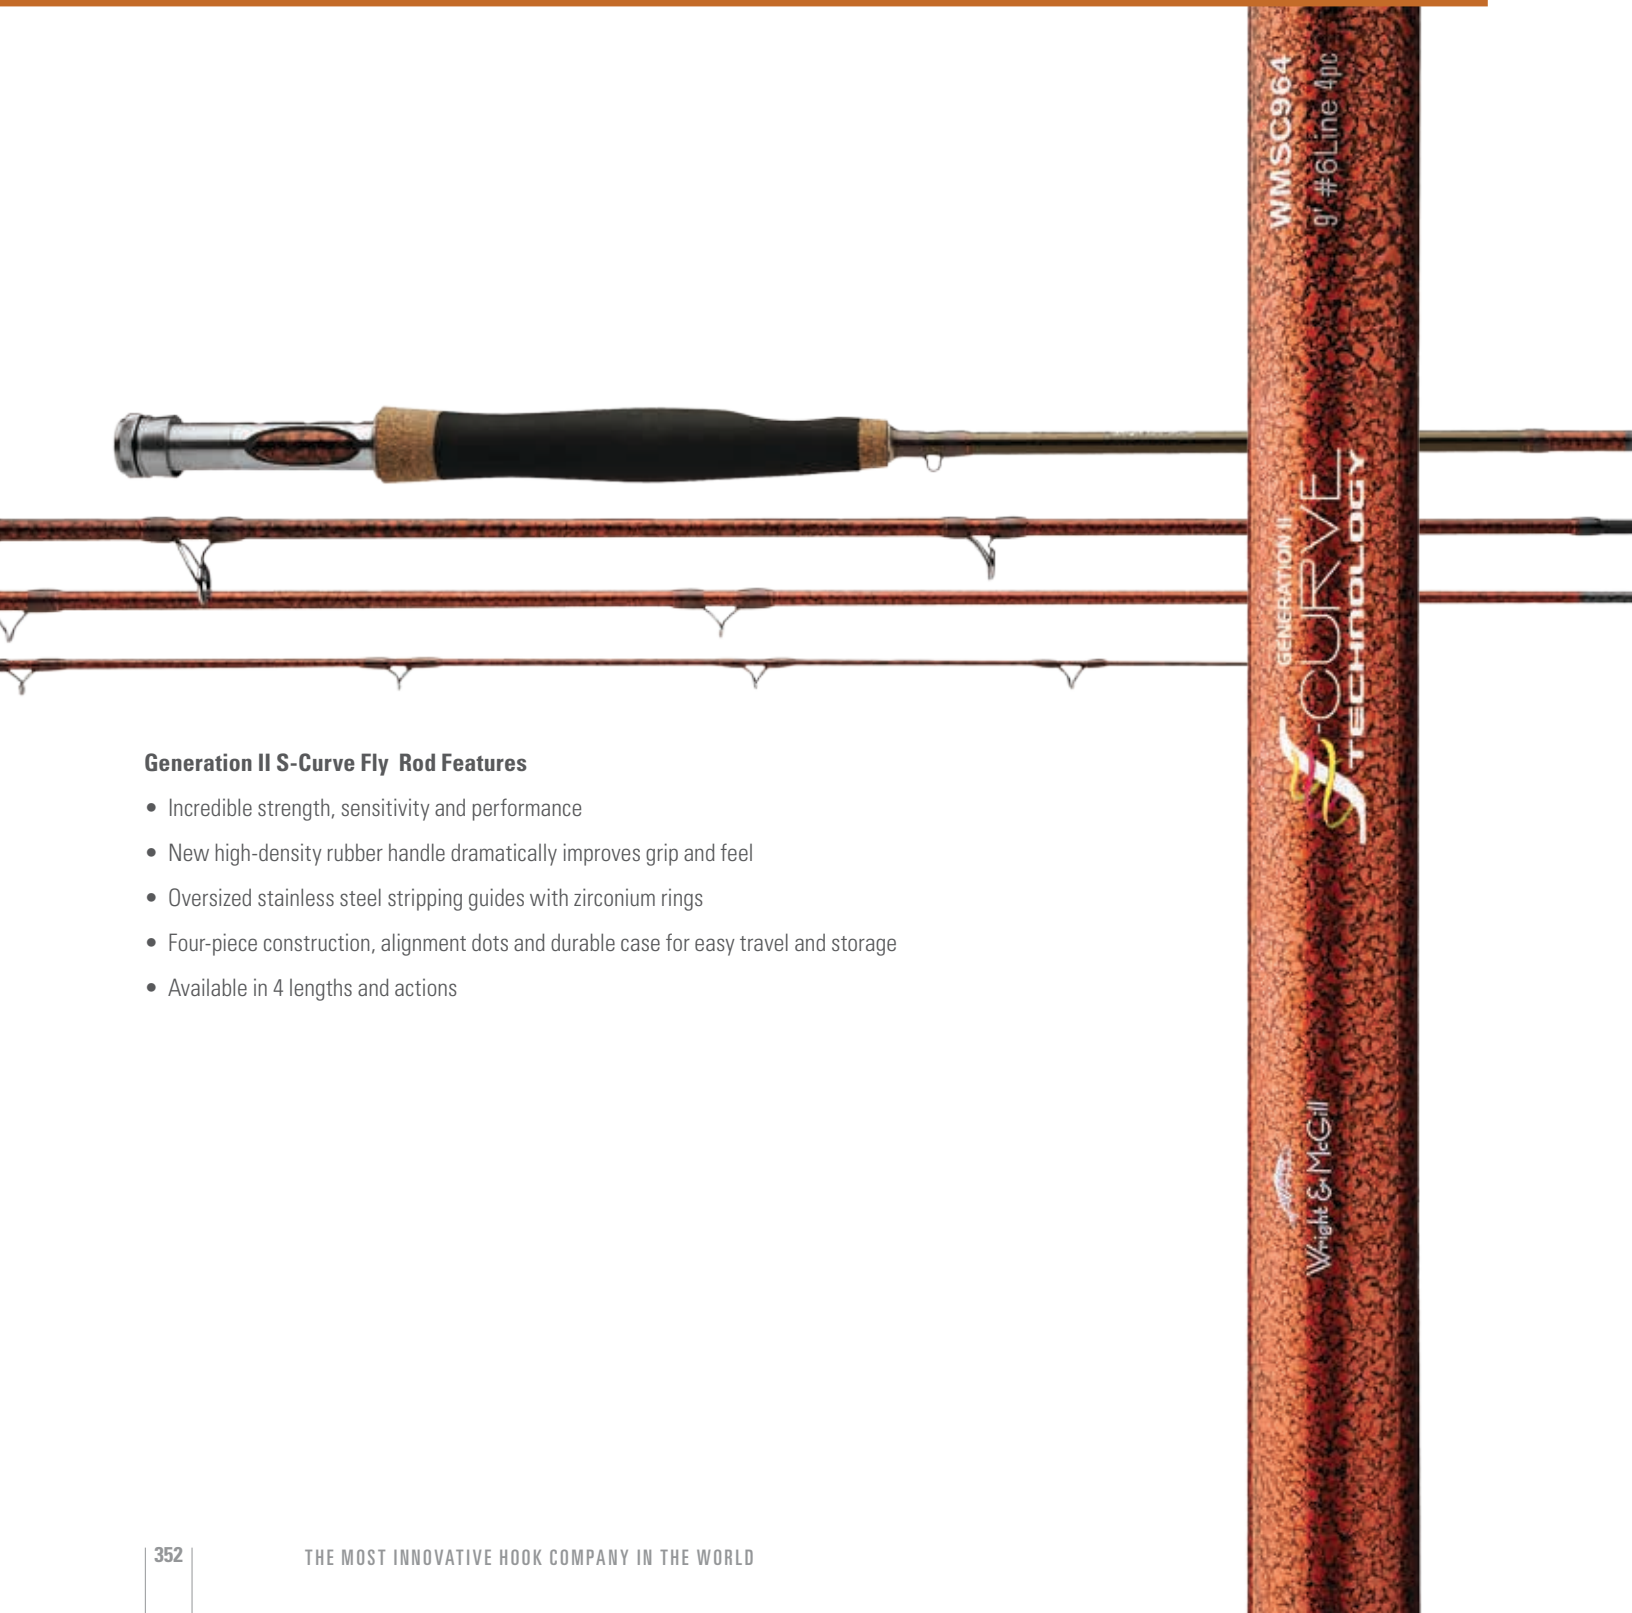

GENERATION II S-CURVE FLY RODS

PART #	LENGTH	LINE WEIGHT	SECTIONS	TAPER	HANDLE STYLE
WMSC7644	7'6"	4 wt.	4	Medium	High-Density Rubber in Half Well
WMSC944	9'0"	4 wt.	4	Medium Fast	High-Density Rubber in Half Well
WMSC954	9'0"	5 wt.	4	Fast	High-Density Rubber in Half Well
WMSC964	9'0"	6 wt.	4	Medium Fast	High-Density Rubber in Half Well