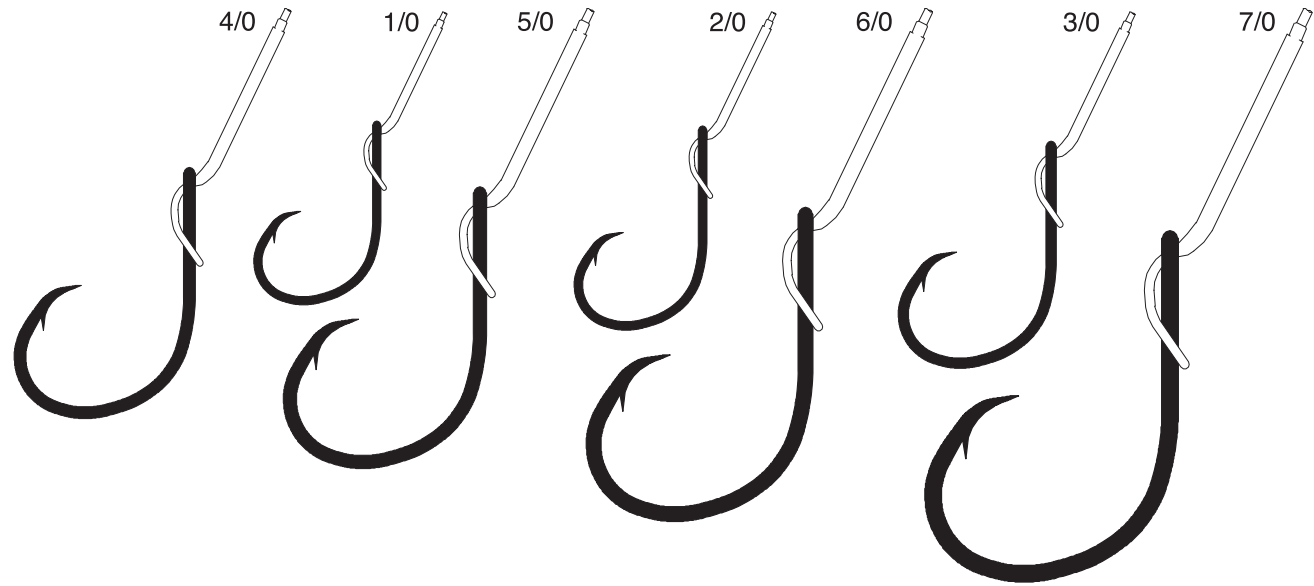

424NW

PART #	HOOK FINISH	DESCRIPTION	LINE TYPE	LINE LENGTH	SIZE
424NW	Nickel	Nylawire, Kahle, Offset	Nylawire	10-1/2"	2, 1/0, 2/0, 3/0, 4/0

423NW - 423RNW

PART #	HOOK FINISH	DESCRIPTION	LINE TYPE	LINE LENGTH	SIZE
423NW	Nickel	Nylawire, Baitholder, Offset, Down Eye	Nylawire	10-1/2"	4, 2, 1, 1/0, 2/0
423RNW	Red	Red Nylawire, Baitholder, Offset, Down Eye	Nylawire	10-1/2"	4, 2, 1, 1/0, 2/0

672SB

PART #	HOOK FINISH	DESCRIPTION	LINE TYPE	LINE LENGTH	SIZE
672SB	Bronze	Treble, Non-Offset, Curved Point, Regular Shank, Medium Wire w/ Spring for Soft Bait	Mono	18"	14, 12, 10, 8

673

PART #	HOOK FINISH	DESCRIPTION	LINE TYPE	LINE LENGTH	SIZE
673	Gold	Treble, Non-Offset, Straight Point, Regular Shank	Mono	18"	18, 16, 14, 12