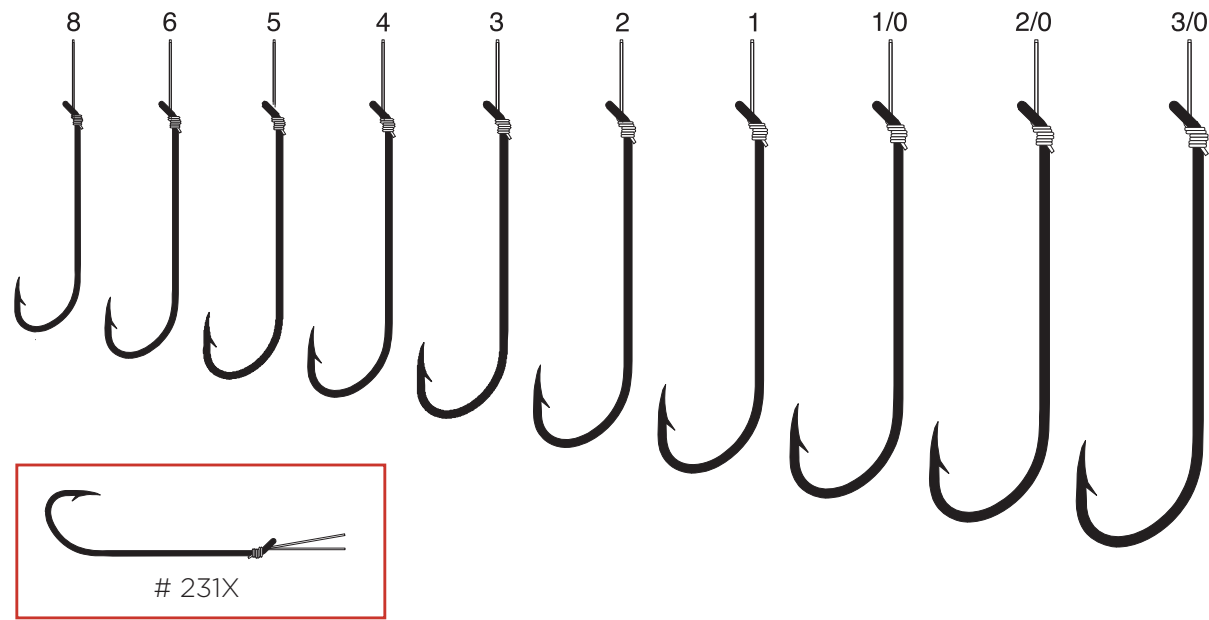

139 - 140

PART #	HOOK FINISH	DESCRIPTION	LINE TYPE	LINE LENGTH	SIZE
139	Bronze	Baitholder, Offset, Down Eye, Two Slices, Medium Wire	Mono	7"	14, 12, 10, 8, 7, 6, 4, 2, 1, 1/0, 2/0, 3/0, 4/0
139GE	Red	Baitholder, Offset, Down Eye, Two Slices, Medium Wire	Mono	7"	10, 8, 6, 4, 2, 1/0
139Q	Bronze	Baitholder Snelled Hook Assortment, 4 of Each Size	Mono	7"	12, 10, 8, 6, 4, 2
140	Bronze	Baitholder, Offset, Down Eye, Two Slices, Medium Wire, Double Line	Mono	7"	8, 6, 4, 2, 1, 1/0, 2/0

147

PART #	HOOK FINISH	DESCRIPTION	LINE TYPE	LINE LENGTH	SIZE
147	Bronze	Kahle, Offset, Straight Point, Up Eye	Mono	7"	14, 12, 10, 8, 6, 4, 2, 1, 1/0, 2/0

179Q

PART #	HOOK FINISH	DESCRIPTION	LINE TYPE	LINE LENGTH	SIZE
179Q	Varied	Trout Snelled Assortment, Salmon Egg, Baitholder, Treble, Two Way Spinner	Mono	7"	14, 12, 10, 8, 6, 4

222 - 222R

ALSO AVAILABLE IN LAZER SHARP

PART #	HOOK FINISH	DESCRIPTION	LINE TYPE	LINE LENGTH	SIZE
222	Gold	Aberdeen, Rotating, Offset, Straight Point, Down Eye, Plain Shank	Mono	7"	6, 4, 2, 1, 1/0, 2/0, 3/0
222R	Red	Aberdeen, Rotating, Offset, Straight Point, Down Eye, Plain Shank	Mono	7"	6, 4, 2, 1, 1/0

231

PART #	HOOK FINISH	DESCRIPTION	LINE TYPE	LINE LENGTH	SIZE
231	Bronze	Plain Shank, Offset, Down Eye, 1X Long Shank, Light Wire, Double Line	Mono	7"	6, 4, 2

231X

PART #	HOOK FINISH	DESCRIPTION	LINE TYPE	LINE LENGTH	SIZE
231X	Bronze	Plain Shank, Offset, Down Eye, 2X Long Shank, Light Wire, Double Line	Mono	7"	8, 6, 5, 4, 3, 2, 1, 1/0, 2/0, 3/0