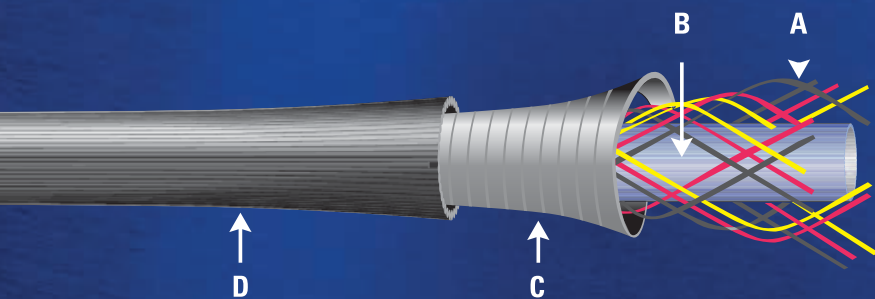

JIG/WORM

SHAKY HEAD/SENKO

S-Curve Rod Features

- S-Curve blank construction for superior strength, lifting power, sensitivity and weight reduction
- Split-handle design for weight reduction and improved balance, with zirconium guides for improved casting distance
- Revolutionary high-density rubber handles provide incredible feel and a sure grip
- Large fighting butt delivers performance and durability