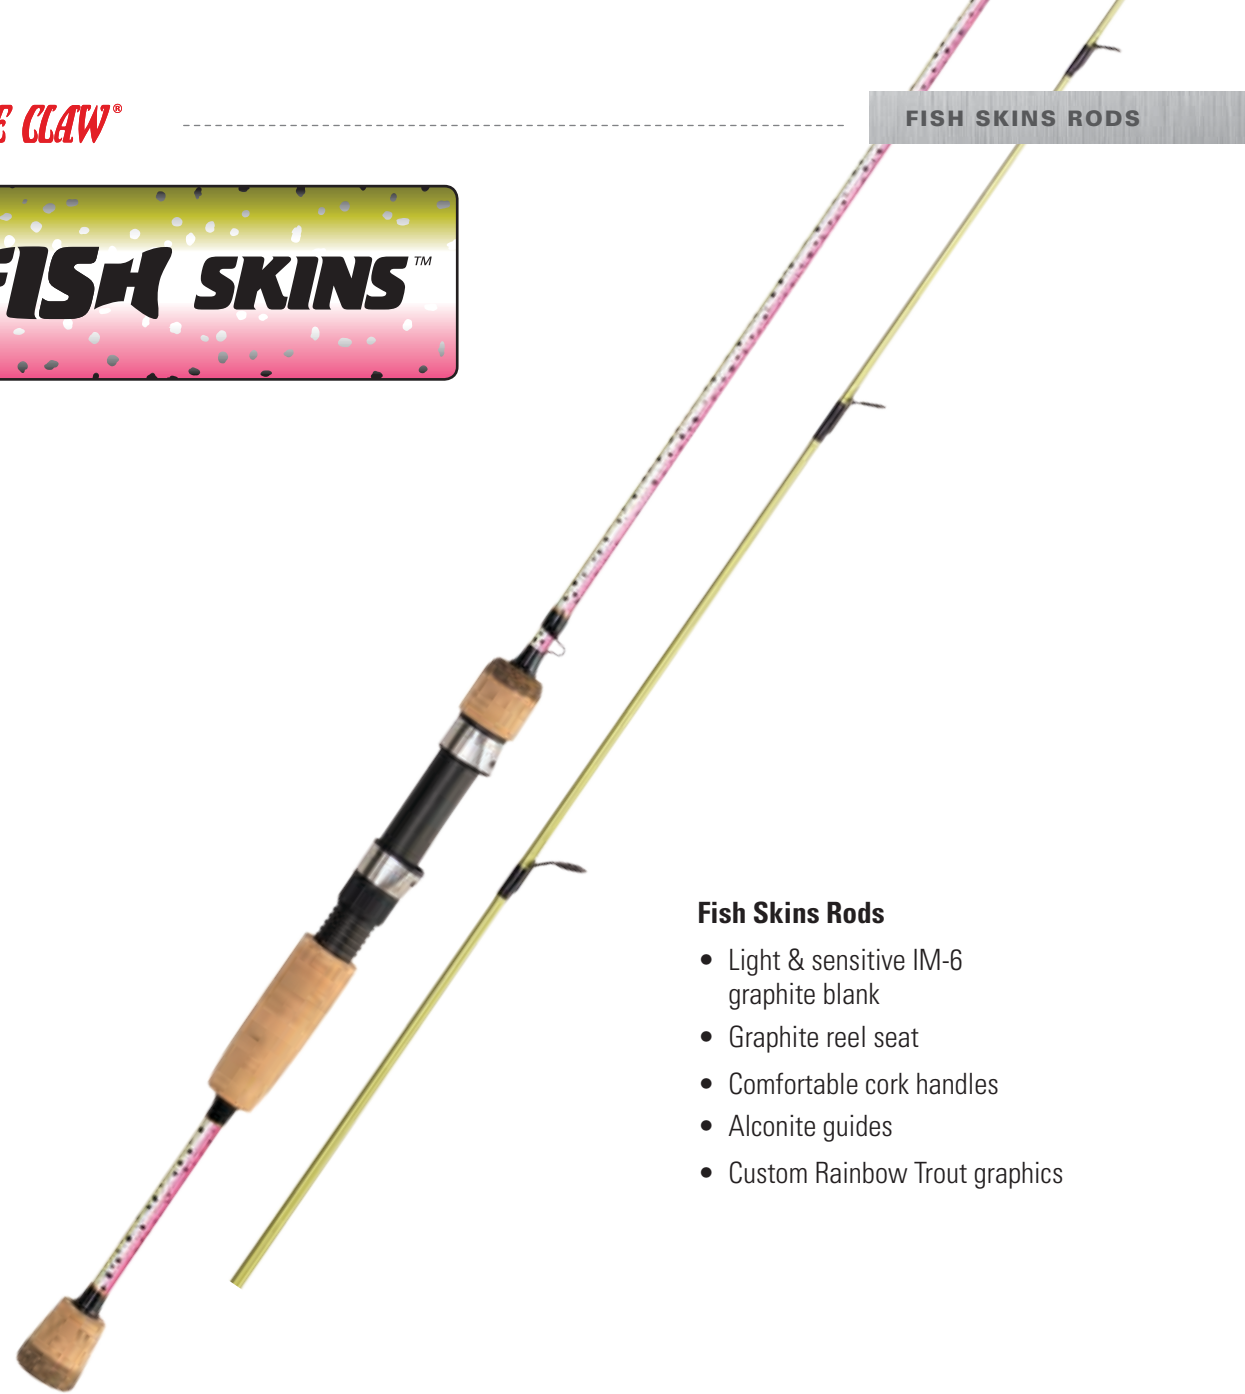

Fish Skins Rods

- Light & sensitive IM-6 graphite blank
- Graphite reel seat
- Comfortable cork handles
- Alconite guides
- Custom Rainbow Trout graphics

FISH SKINS FLY RODS

Fish Skins Fly Rod

- Light & sensitive IM-6 graphite blank
- Aluminum reel seat
- Comfortable cork handle
- Stainless stripping and snake foot guides
- Custom Rainbow Trout graphics