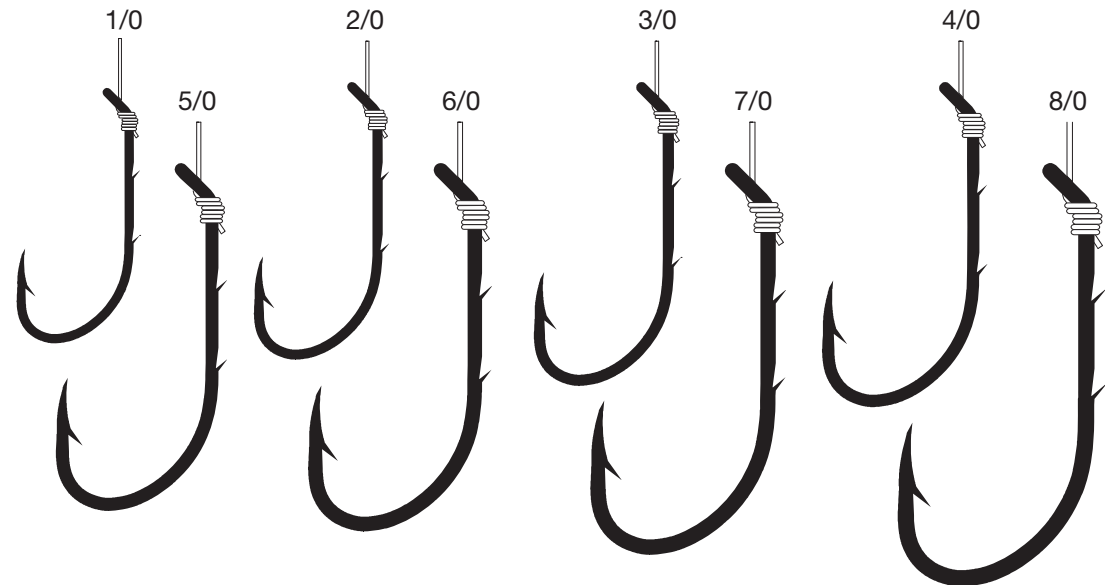

SNELLED HOOKS

SALTWATER
SNELLED HOOKS

L800

PART #	HOOK FINISH	DESCRIPTION	LINE TYPE	LINE LENGTH	SIZE
L800	Platinum Black	Octopus, Striped Bass, Offset, Curved Point, Up Eye, Plain Shank, Needlepoint	Mono	36"	1/0, 2/0, 3/0, 4/0, 5/0, 6/0, 7/0, 8/0

L801

PART #	HOOK FINISH	DESCRIPTION	LINE TYPE	LINE LENGTH	SIZE
L801	Bronze	Baitholder, Striped Bass, Offset, Down Eye, Two Slices	Mono	18"	1/0, 2/0, 3/0, 4/0, 5/0, 6/0, 7/0, 8/0

SALTWATER
SNELLED HOOKS

L802