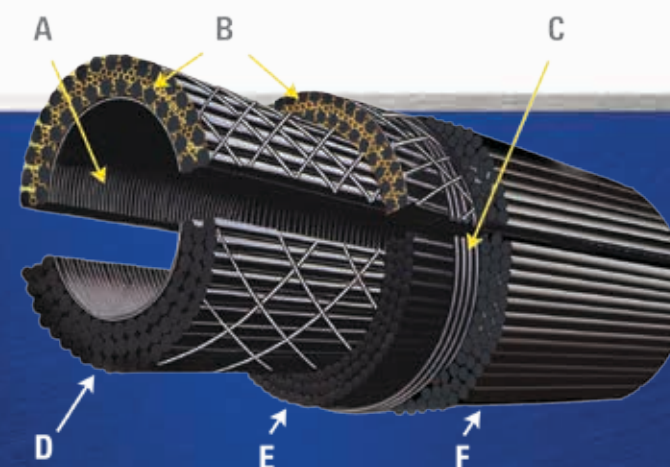

Micro Honeycomb Rod Features

- Micro Honeycomb construction delivers unparalleled performance without sacrificing strength or durability, with blanks and micro guides working together to increase sensitivity, feel and casting accuracy
- Split-handle design reduces weight, and large fighting butt delivers performance and durability

STANDARD GUIDE
AND MICRO GUIDE