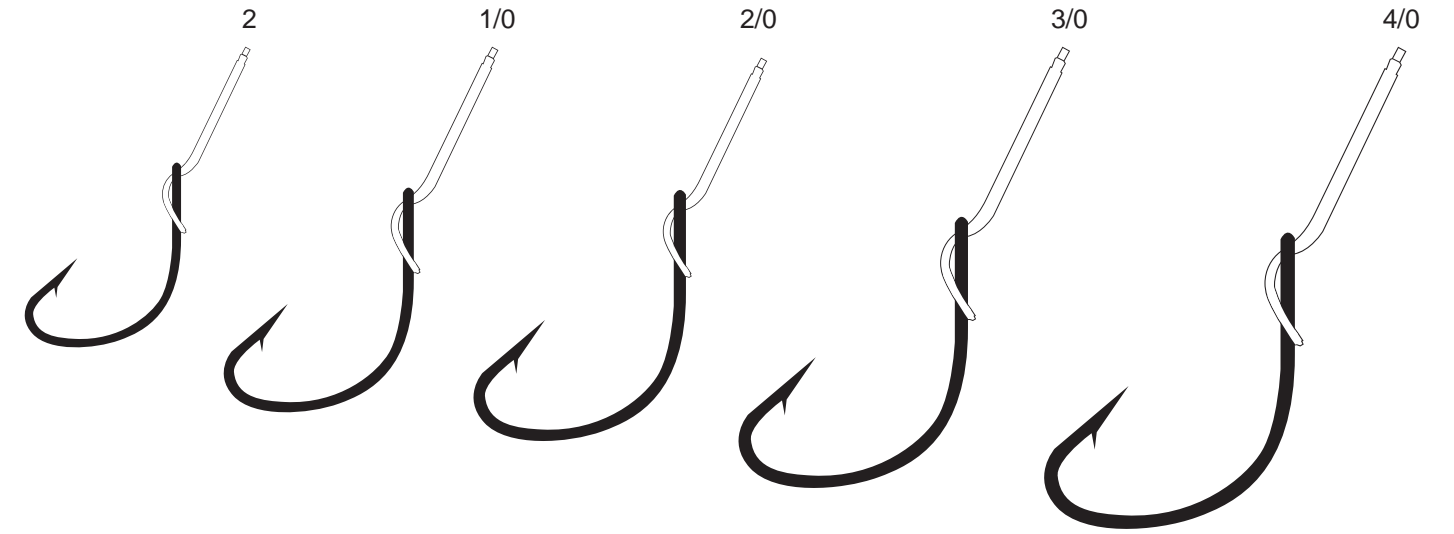

424NW

PART #	HOOK FINISH	DESCRIPTION	LINE TYPE	LINE LENGTH	SIZE
424NW	Nickel	Nylawire, Kahle, Offset	Nylawire	10-1/2"	2, 1/0, 2/0, 3/0, 4/0