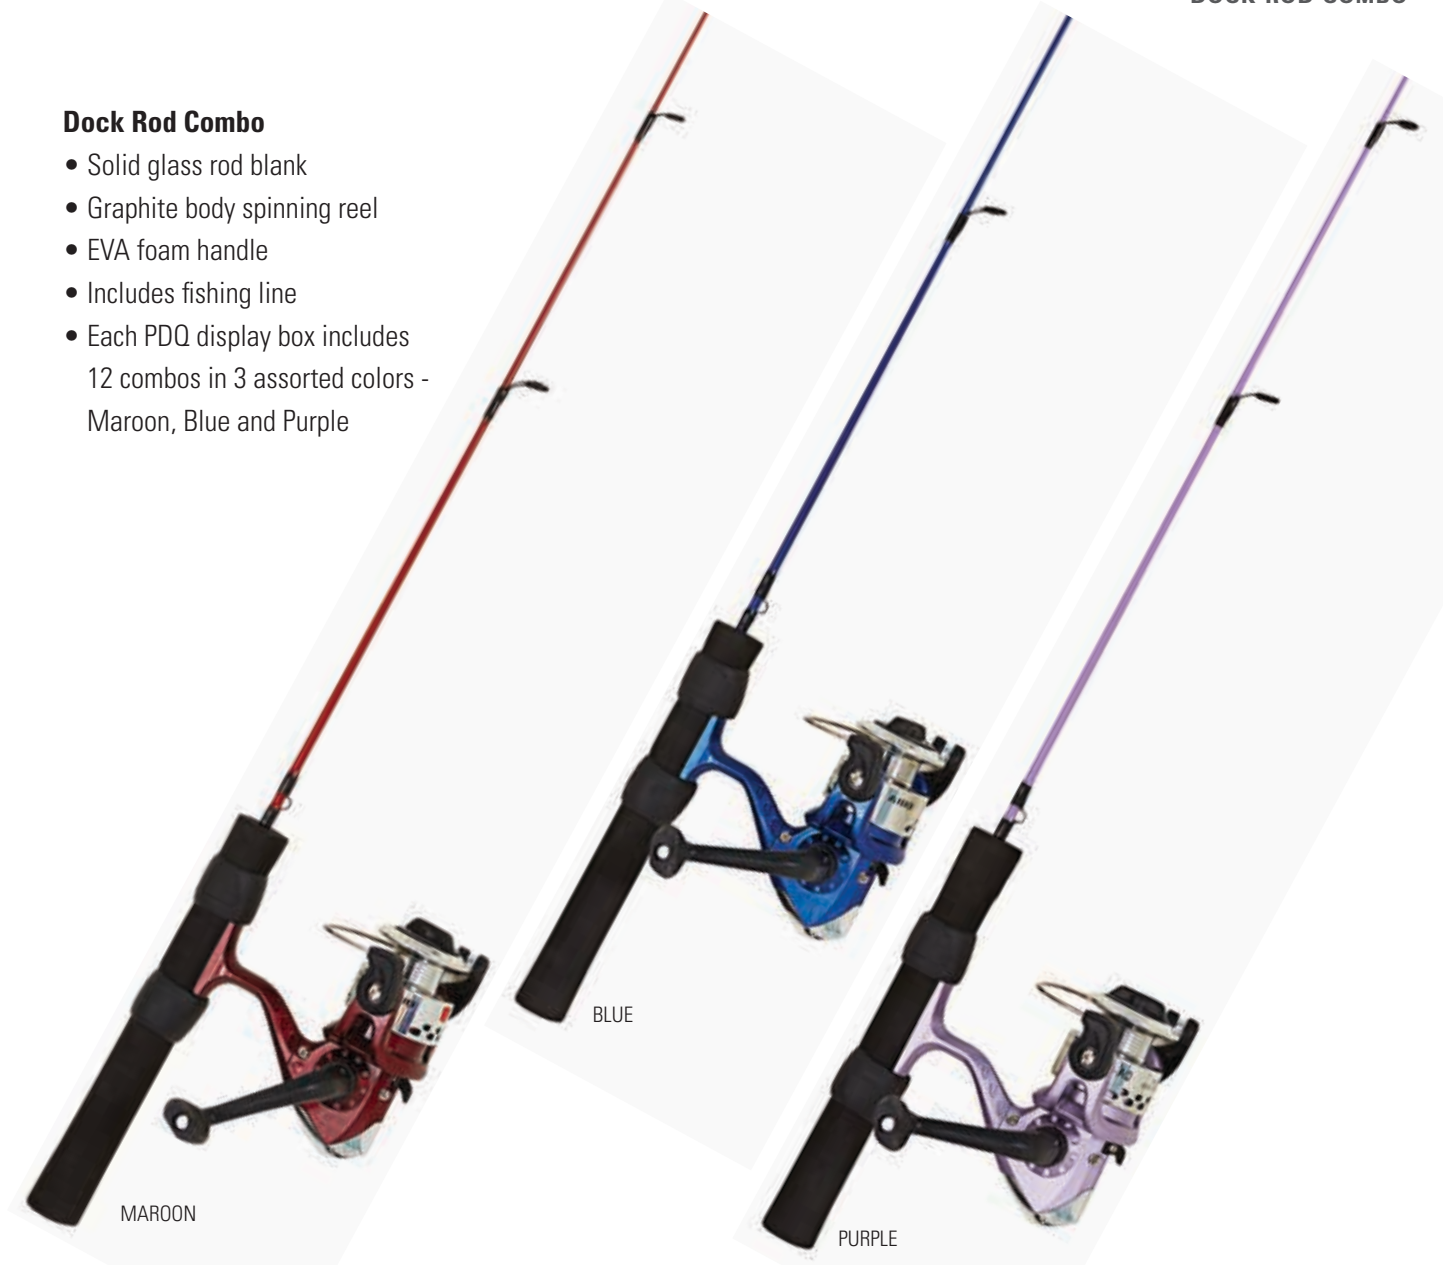

DOCK ROD COMBO

Dock Rod Combo

- Solid glass rod blank
- Graphite body spinning reel
- EVA foam handle
- Includes fishing line
- Each PDQ display box includes 12 combos in 3 assorted colors - Maroon, Blue and Purple