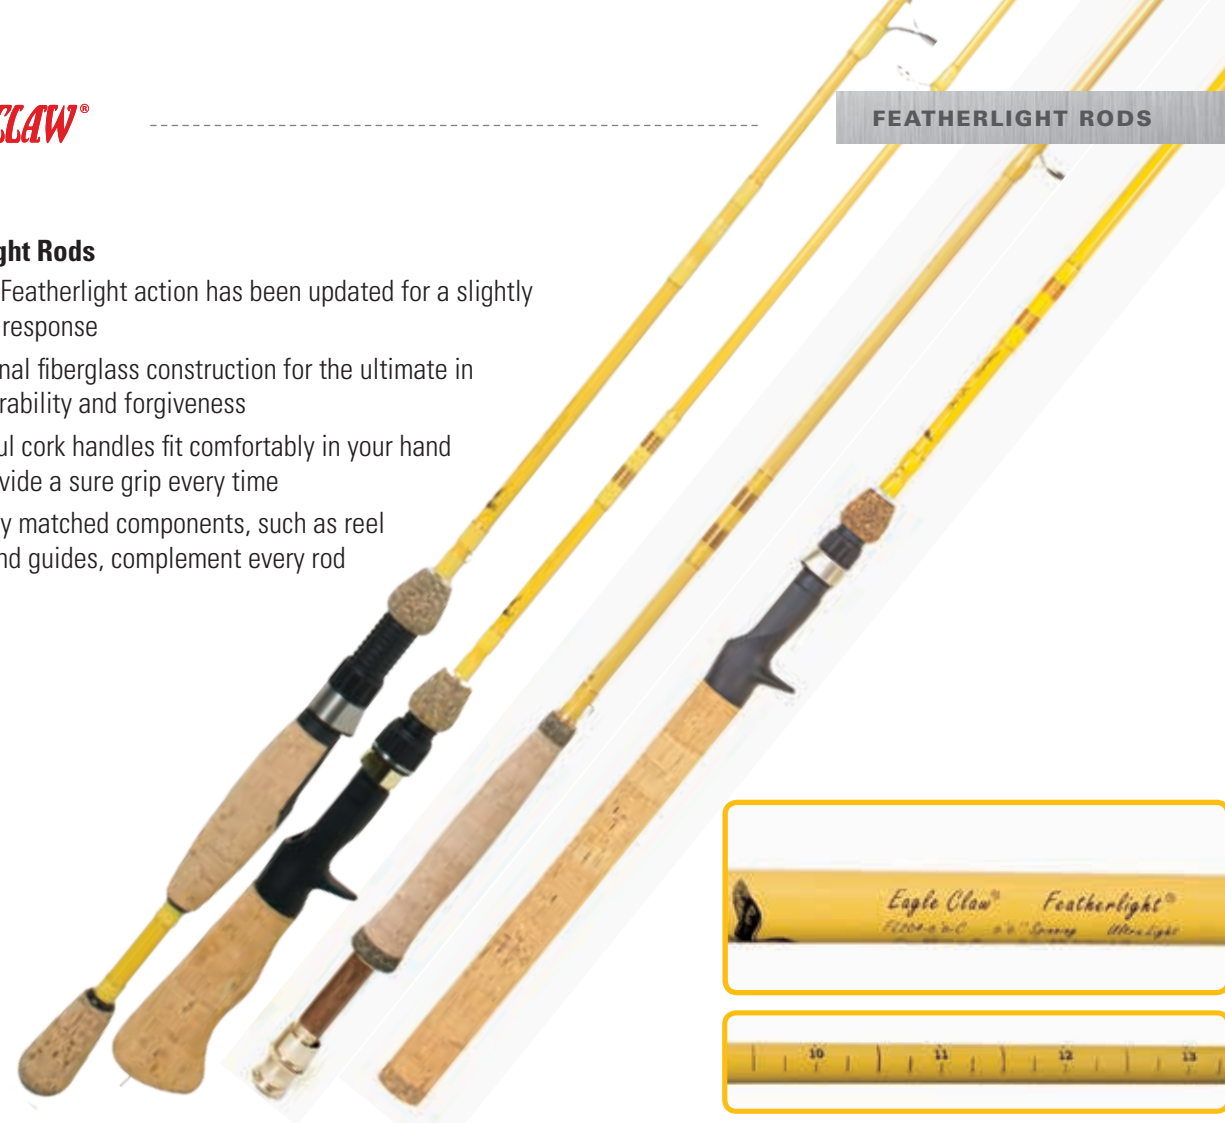

FISH SKINS FLY ROD

PART #	LENGTH	LINE WEIGHT	SECTIONS	TAPER	ACTION	STYLE
ECFSRT952	9'0"	5 wt.	2	Medium	Medium Fast	Fly

FEATHERLIGHT RODS

Featherlight Rods

- Classic Featherlight action has been updated for a slightly quicker response
- Traditional fiberglass construction for the ultimate in feel, durability and forgiveness
- Beautiful cork handles fit comfortably in your hand and provide a sure grip every time
- Perfectly matched components, such as reel seats and guides, complement every rod