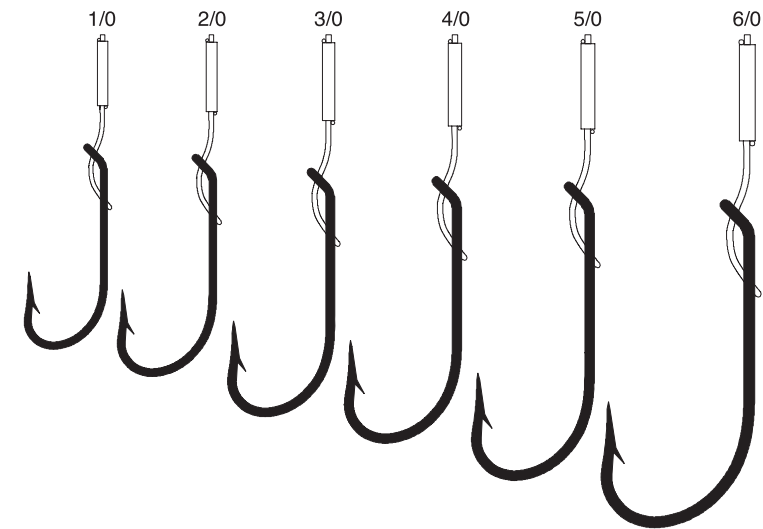

L801

PART #	HOOK FINISH	DESCRIPTION	LINE TYPE	LINE LENGTH	SIZE
L801	Bronze	Baitholder, Striped Bass, Offset, Down Eye, Two Slices	Mono	18"	1/0, 2/0, 3/0, 4/0, 5/0, 6/0, 7/0, 8/0

SALTWATER
SNELLED HOOKS

L802

SALTWATER
SNELLED HOOKS

9135

PART #	HOOK FINISH	DESCRIPTION	LINE TYPE	LINE LENGTH	SIZE
9135	Platinum Black	Nylawire, Baitholder, Offset, Down Eye, Two Slices, Medium Wire	Nylawire	10"	4, 2, 1/0, 3/0, 5/0, 6/0

SALTWATER
SNELLED HOOKS

9140

PART #	HOOK FINISH	DESCRIPTION	LINE TYPE	LINE LENGTH	SIZE
9140	Sea Guard	Nylawire, O'Shaughnessy, Offset, Down Eye, Plain Shank, Heavy Wire, Black Swivel, 4X Strong, 1X Long	Nylawire	17-1/2"	1/0, 2/0, 3/0, 4/0, 5/0, 6/0

9139R

PART #	HOOK FINISH	DESCRIPTION	LINE TYPE	LINE LENGTH	SIZE
9139R	Sea Guard Red	Baitholder, Offset, Down Eye, Two Slices, Curved Point	Mono	18"	4, 2, 1/0, 3/0, 4/0, 5/0, 7/0

9146

PART #	HOOK FINISH	DESCRIPTION	LINE TYPE	LINE LENGTH	SIZE
9146	Gold	Kahle, Offset, Straight Point, Up Eye, Medium Wire, Needlepoint, Red Bead	Mono	36"	2, 1, 1/0, 2/0, 3/0