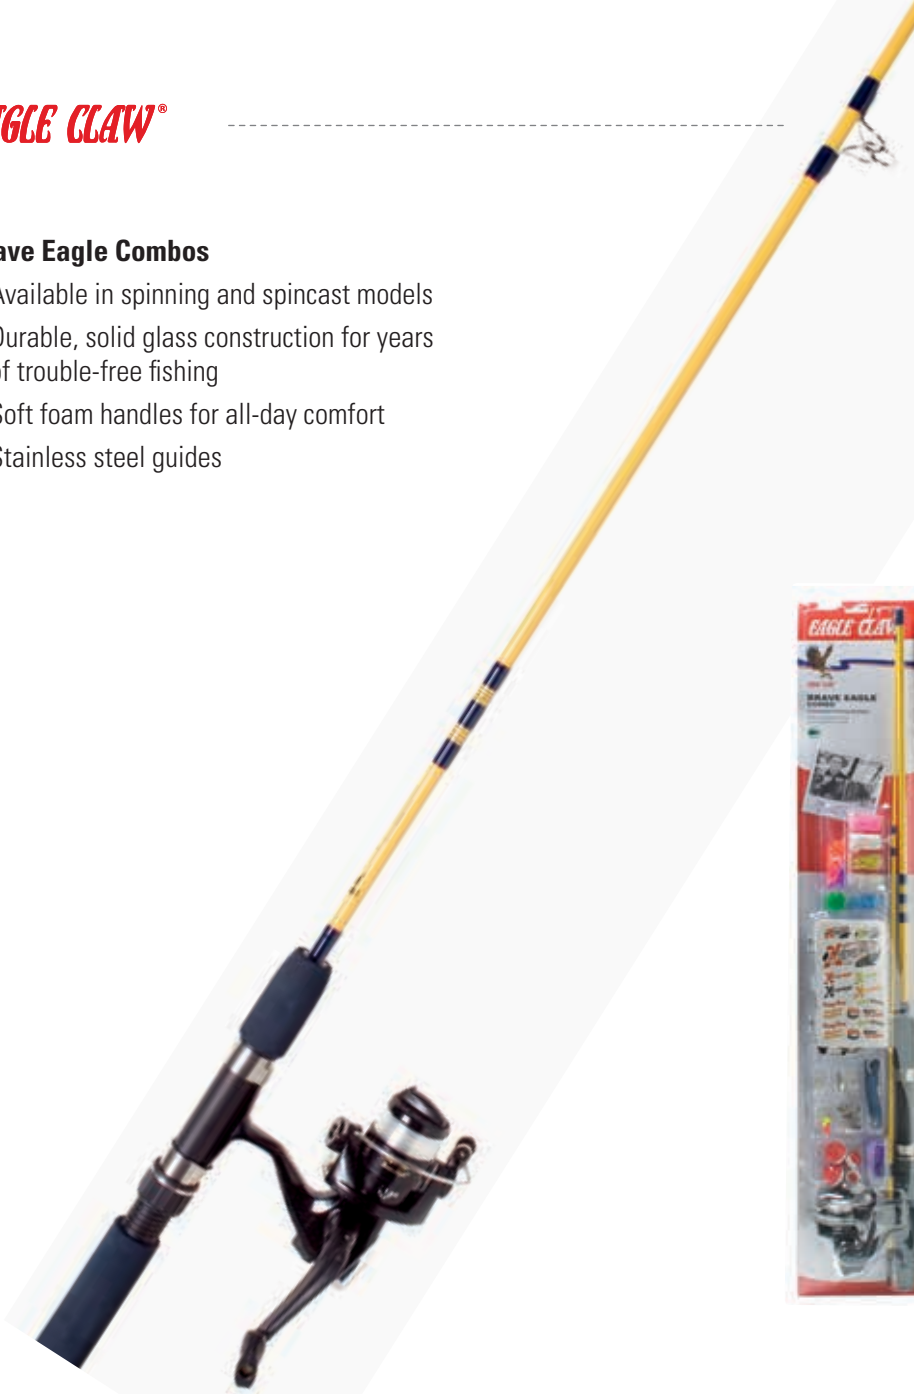

BRAVE EAGLE COMBOS

Brave Eagle Combos

- Available in spinning and spincast models
- Durable, solid glass construction for years of trouble-free fishing
- Soft foam handles for all-day comfort
- Stainless steel guides