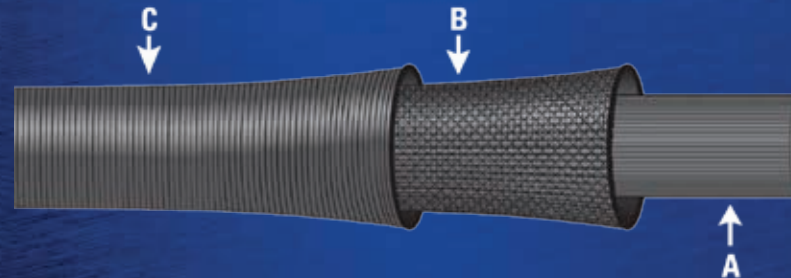

SKEET REESE S-CURVE RODS

PART #	TECHNIQUE	LENGTH	SECTIONS	LURE WEIGHT	LINE WEIGHT	ACTION	STYLE
WMESRDS72S1	Drop Shot/Split Shot	7'2"	1	1/16 - 1/2 oz.	6 - 12 lb.	Medium Fast	Spinning
WMESRSH611S1	Shakey Head/Senko	6'11"	1	1/8 - 3/8 oz.	6 - 15 lb.	Medium Fast	Spinning
WMESRFP80C1	Flippin'/Pitchin'	8'0"	1	3/8 - 2 oz.	15 - 30 lb.	Medium Fast	Casting
WMESRJB68C1	Jerk Bait/Top Water	6'8"	1	1/8 - 1/2 oz.	8 - 17 lb.	Medium Fast	Casting
WMESRSB70C1	Spinner Bait/Worm	7'0"	1	1/4 - 3/4 oz.	10 - 20 lb.	Medium Fast	Casting
WMESRJW72C1	Jig/Worm	7'2"	1	1/4 - 1 oz.	10 - 25 lb.	Fast	Casting
WMESRST72C1	Senko Toad	7'2"	1	1/8 - 1/2 oz.	8 - 20 lb.	Fast	Casting

S-Curve Rod Features

- S-Curve blank construction for superior strength, lifting power, sensitivity and weight reduction
- Split-handle design for weight reduction and improved balance, with zirconium guides for improved casting distance
- Revolutionary high-density rubber handles provide incredible feel and a sure grip
- Large fighting butt delivers performance and durability

S-CURVE TECHNOLOGY

- A = CUSHION BREAK
- B = CRACK-RESISTANT LAYER
- C = REINFORCED LAYER
- D = TENSILE & COMPRESSIVE BREAKING STRENGTH LAYER

SKEET REESE S-GLASS RODS

PART #	TECHNIQUE	LENGTH	SECTIONS	LURE WEIGHT	LINE WEIGHT	ACTION	STYLE
WMSRSB68C1	Square Bill Crankbait	6'8"	1	1/2 - 1 oz.	10 - 20 lb.	Medium Fast	Casting
WMESRCB70C1	Crankbait	7'0"	1	1/4 - 3/4 oz.	10 - 20 lb.	Medium	Casting
WMSRLC70C1	Lipless Crankbait	7'0"	1	1/2 - 1 oz.	10 - 20 lb.	Medium	Casting
WMSRDP711C1	Deep Plus Crankbait	7'11"	1	1/2 - 2 oz.	10 - 30 lb.	Medium Fast	Casting

S-Glass Rod Features