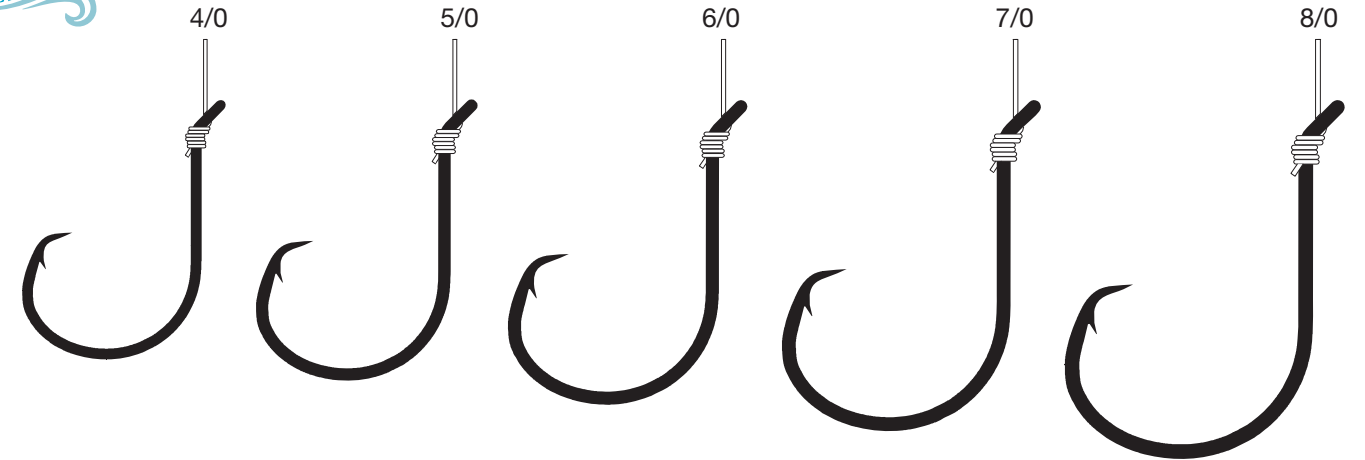

SALTWATER
SNELLED HOOKS

L802

PART #	HOOK FINISH	DESCRIPTION	LINE TYPE	LINE LENGTH	SIZE
L802	Platinum Black	Octopus, Circle Sea Snell, Needlepoint, Up Eye	Mono	18"	4/0, 5/0, 6/0, 7/0, 8/0