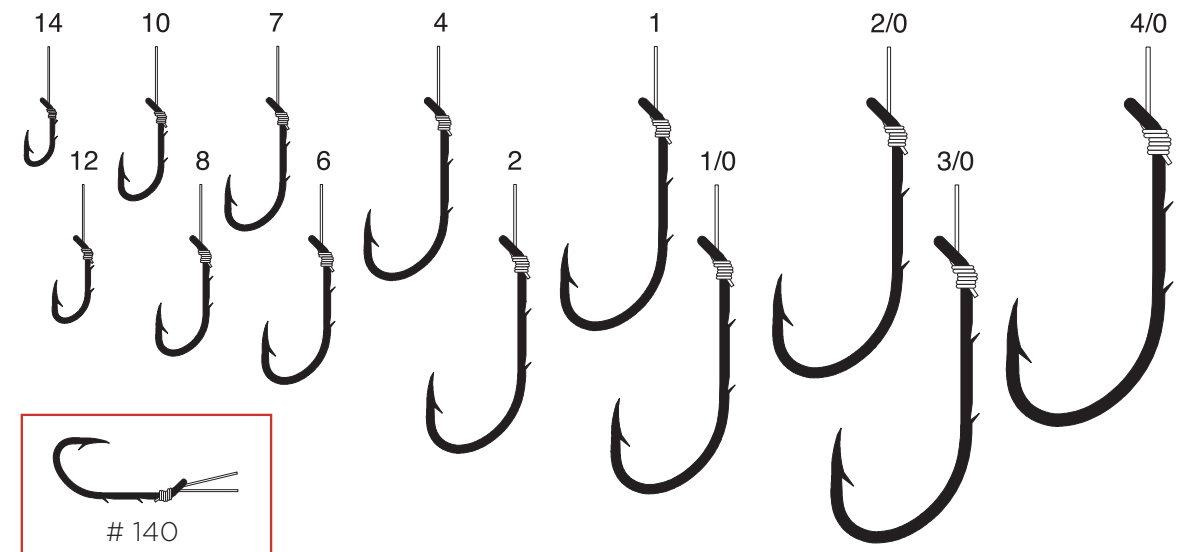

092Q

PART #	HOOK FINISH	DESCRIPTION	LINE TYPE	LINE LENGTH	SIZE
092Q	Varied	Striped Bass Assortment, Octopus, Baitholder, 3 of Each Size	Mono	7"	Octopus 6/0, 7/0 Baitholder 3/0, 4/0, 5/0, 6/0

121 - 127

PART #	HOOK FINISH	DESCRIPTION	LINE TYPE	LINE LENGTH	SIZE
121	Gold	Aberdeen, Offset, Down Eye, 1X Long Shank, Plain Shank, Light Wire, Live Bait	Mono	7"	10, 8, 6, 4, 2, 1, 1/0, 2/0, 3/0
121Q	Gold	Aberdeen Snelled Hook Assortment, 4 of Each Size	Mono	7"	10, 8, 6, 4, 2, 1
127	Bronze	Aberdeen, Non-Offset, Down Eye, 1X Long, Plain Shank, Light Wire, Live Bait	Mono	7"	6, 4, 2, 1

138 NEW

PART #	HOOK FINISH	DESCRIPTION	LINE TYPE	LINE LENGTH	SIZE
138	Bronze	Pro-V Bend Baitholder, Down Eye, Two Slices	Mono	7"	10, 8, 6, 4, 2, 1, 1/0, 2/0

126 NEW

PART #	HOOK FINISH	DESCRIPTION	LINE TYPE	LINE LENGTH	SIZE
126	Gold	Pro-V Bend Aberdeen, Down Eye	Mono	7"	8, 6, 4, 2, 1, 1/0, 2/0, 3/0

139 - 140

PART #	HOOK FINISH	DESCRIPTION	LINE TYPE	LINE LENGTH	SIZE
139	Bronze	Baitholder, Offset, Down Eye, Two Slices, Medium Wire	Mono	7"	14, 12, 10, 8, 7, 6, 4, 2, 1, 1/0, 2/0, 3/0, 4/0
139GE	Red	Baitholder, Offset, Down Eye, Two Slices, Medium Wire	Mono	7"	10, 8, 6, 4, 2, 1/0
139Q	Bronze	Baitholder Snelled Hook Assortment, 4 of Each Size	Mono	7"	12, 10, 8, 6, 4, 2
140	Bronze	Baitholder, Offset, Down Eye, Two Slices, Medium Wire, Double Line	Mono	7"	8, 6, 4, 2, 1, 1/0, 2/0

147

PART #	HOOK FINISH	DESCRIPTION	LINE TYPE	LINE LENGTH	SIZE
147	Bronze	Kahle, Offset, Straight Point, Up Eye	Mono	7"	14, 12, 10, 8, 6, 4, 2, 1, 1/0, 2/0

179Q

PART #	HOOK FINISH	DESCRIPTION	LINE TYPE	LINE LENGTH	SIZE
179Q	Varied	Trout Snelled Assortment, Salmon Egg, Baitholder, Treble, Two Way Spinner	Mono	7"	14, 12, 10, 8, 6, 4