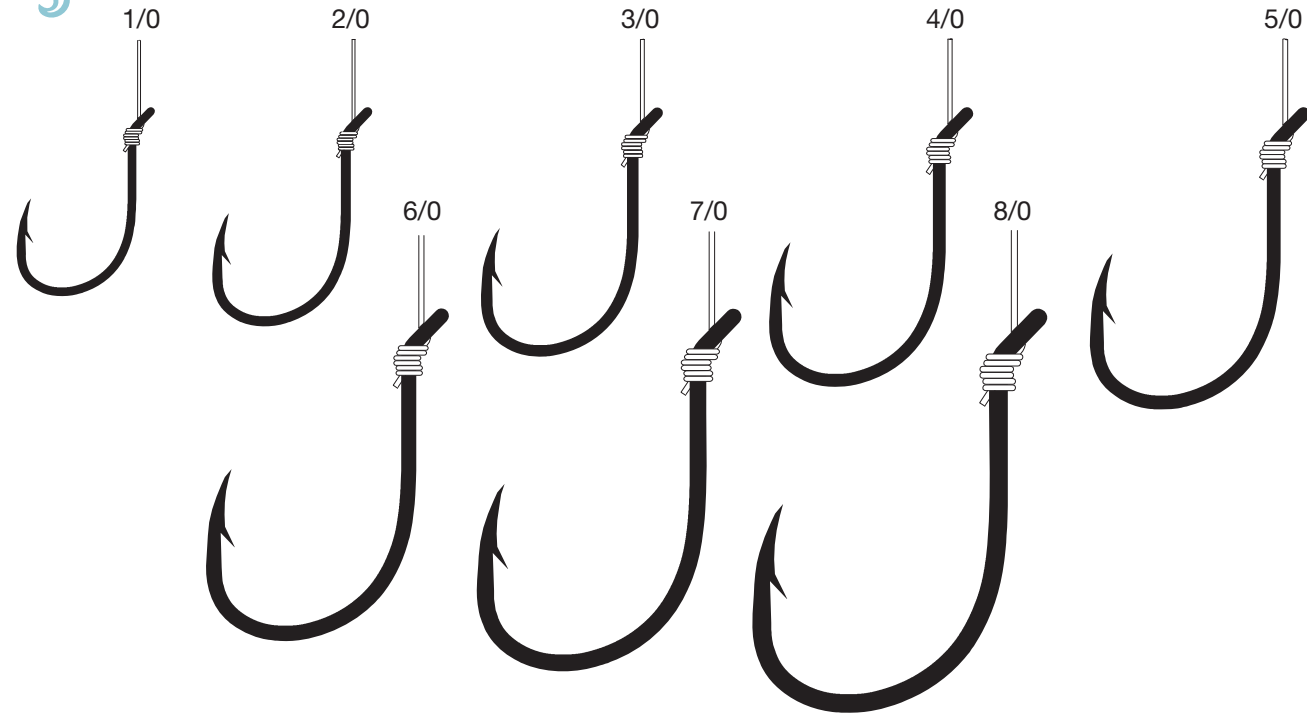

L738

PART #	HOOK FINISH	DESCRIPTION	LINE TYPE	LINE LENGTH	SIZE
L738	Gold	Baitholder, Porgy, Two Slices, Down Eye, Medium Wire	Mono	7"	6, 4, 2, 1

L739

PART #	HOOK FINISH	DESCRIPTION	LINE TYPE	LINE LENGTH	SIZE
L739	Bronze	Baitholder, Offset, Down Eye, Two Slices, Medium Wire	Mono	7"	10, 8, 6, 4, 2, 1, 1/0, 2/0

SNELLED HOOKS

SALTWATER
SNELLED HOOKS

L800

PART #	HOOK FINISH	DESCRIPTION	LINE TYPE	LINE LENGTH	SIZE
L800	Platinum Black	Octopus, Striped Bass, Offset, Curved Point, Up Eye, Plain Shank, Needlepoint	Mono	36"	1/0, 2/0, 3/0, 4/0, 5/0, 6/0, 7/0, 8/0

L801

PART #	HOOK FINISH	DESCRIPTION	LINE TYPE	LINE LENGTH	SIZE
L801	Bronze	Baitholder, Striped Bass, Offset, Down Eye, Two Slices	Mono	18"	1/0, 2/0, 3/0, 4/0, 5/0, 6/0, 7/0, 8/0

SALTWATER
SNELLED HOOKS

L802