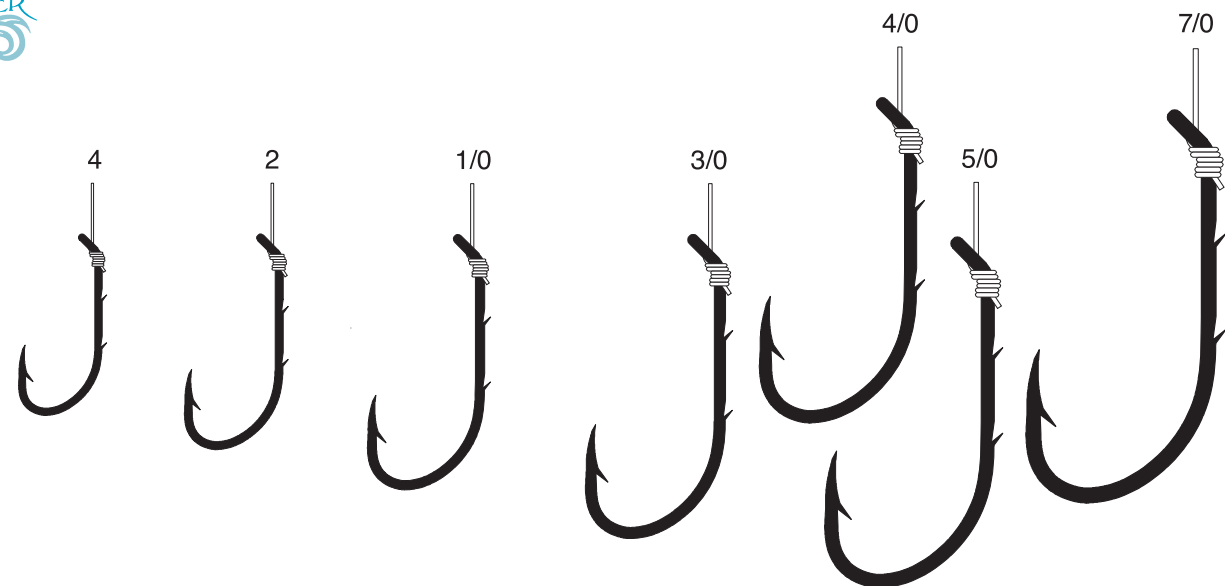

SALTWATER
SNELLED HOOKS

9140

PART #	HOOK FINISH	DESCRIPTION	LINE TYPE	LINE LENGTH	SIZE
9140	Sea Guard	Nylawire, O'Shaughnessy, Offset, Down Eye, Plain Shank, Heavy Wire, Black Swivel, 4X Strong, 1X Long	Nylawire	17-1/2"	1/0, 2/0, 3/0, 4/0, 5/0, 6/0

9139R

PART #	HOOK FINISH	DESCRIPTION	LINE TYPE	LINE LENGTH	SIZE
9139R	Sea Guard Red	Baitholder, Offset, Down Eye, Two Slices, Curved Point	Mono	18"	4, 2, 1/0, 3/0, 4/0, 5/0, 7/0

9146

PART #	HOOK FINISH	DESCRIPTION	LINE TYPE	LINE LENGTH	SIZE
9146	Gold	Kahle, Offset, Straight Point, Up Eye, Medium Wire, Needlepoint, Red Bead	Mono	36"	2, 1, 1/0, 2/0, 3/0