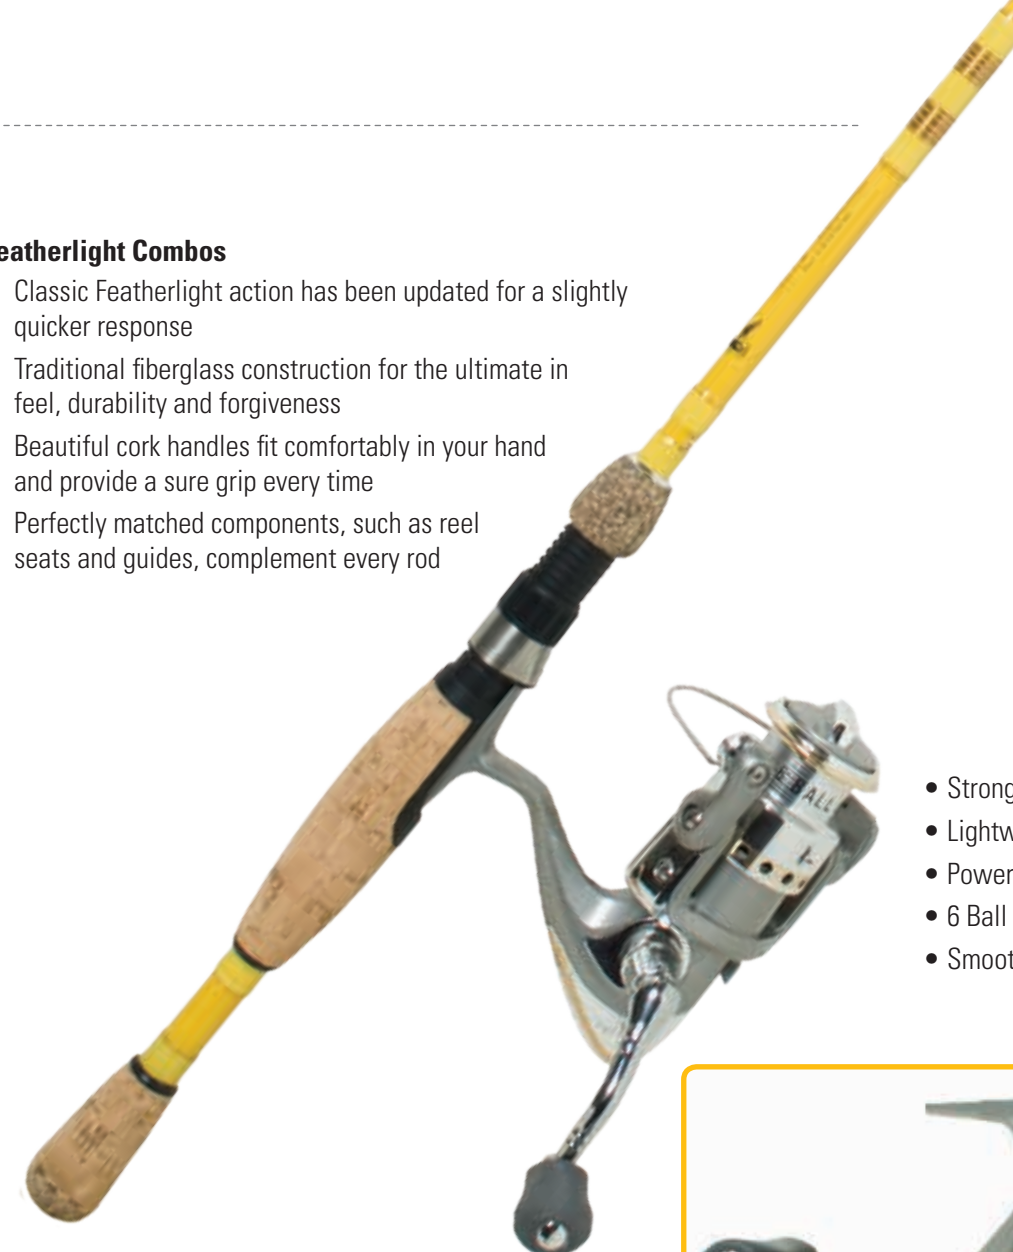

Featherlight Combos

- Classic Featherlight action has been updated for a slightly quicker response
- Traditional fiberglass construction for the ultimate in feel, durability and forgiveness
- Beautiful cork handles fit comfortably in your hand and provide a sure grip every time
- Perfectly matched components, such as reel seats and guides, complement every rod

- Strong graphite body
- Lightweight aluminum spool
- Powerful aluminum handle
- 6 Ball bearings
- Smooth drag system