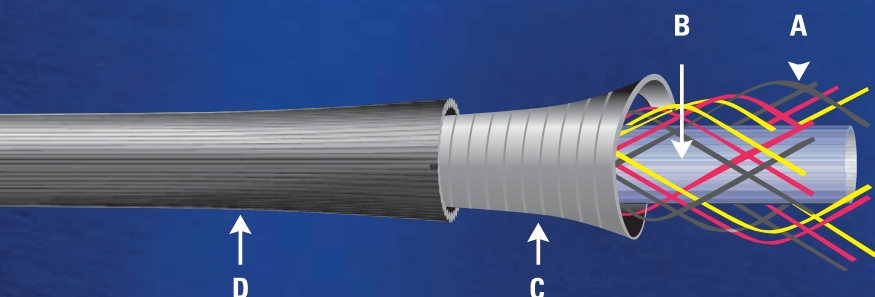

S-CURVE TECHNOLOGY

- A = CUSHION BREAK
- B = CRACK-RESISTANT LAYER
- C = REINFORCED LAYER
- D = TENSILE & COMPRESSIVE BREAKING STRENGTH LAYER