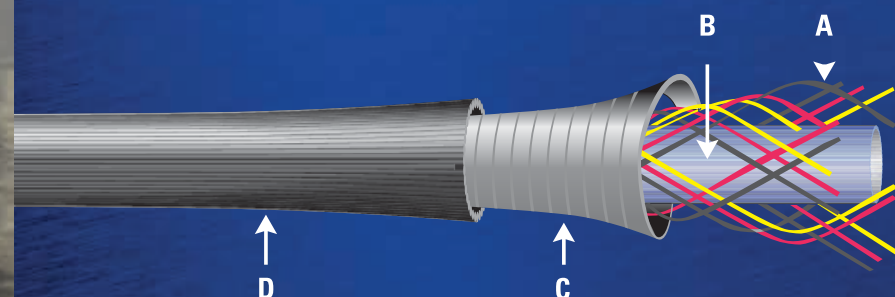

INSHORE SPINNING

INSHORE CASTING

S-Curve Rod Features

- S-Curve blank construction for superior strength, lifting power, sensitivity and weight reduction
- Split-handle design for weight reduction and improved balance, with zirconium guides for improved casting distance
- Custom split foregrip of rubber cork allows for finger tip recognition of sensitive bites
- Revolutionary high-density rubber handles provide incredible feel and a sure grip
- Oversized fighting butt delivers performance and durability