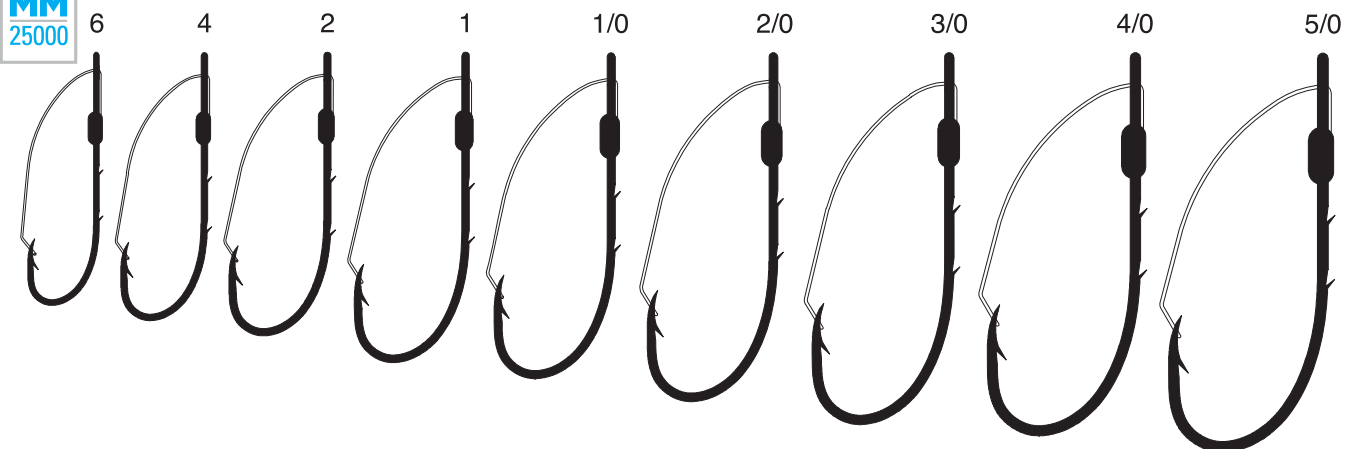

413

PART #	HOOK FINISH	DESCRIPTION	SIZE	PACKAGE
413	Sea Guard	O'Shaughnessy, Heavy Wire, Non-Offset, 60 Degree Leg, Forged	2, 1, 1/0, 2/0, 3/0, 4/0, 5/0, 6/0, 7/0	100, Bulk

449WA

ALSO AVAILABLE IN LAZER SHARP

PART #	HOOK FINISH	DESCRIPTION	SIZE	PACKAGE
449WA	Bronze	Weedless, Baitholder, Non-Offset, Ringed Eye, 2 Slices	6, 4, 2, 1, 1/0, 2/0, 3/0, 4/0, 5/0	A, Bulk

570 ALSO AVAILABLE IN LAZER SHARP

PART #	HOOK FINISH	DESCRIPTION	SIZE	PACKAGE
570	Bronze	Aberdeen Jig, Round Bend, Non-Offset, 90 Degree Leg, Forged	12, 10, 8, 6, 4, 2, 1, 1/0, 2/0, 3/0, 4/0	100, Bulk