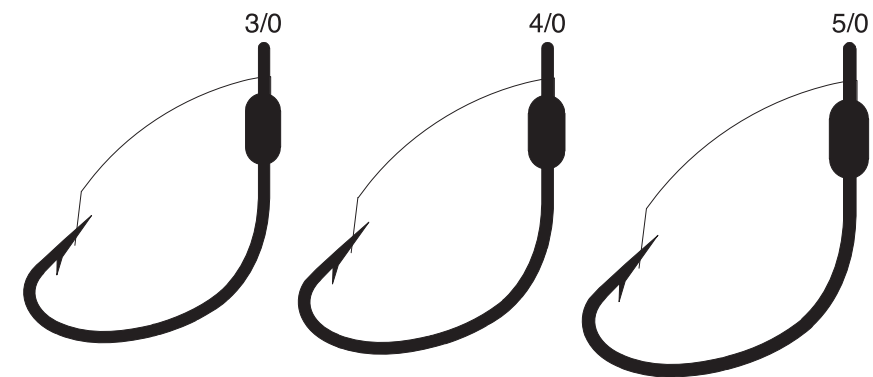

151W

ALSO AVAILABLE IN LAZER SHARP

PART #	HOOK FINISH	DESCRIPTION	SIZE	PACKAGE
151W	Bronze	Weedless, Kahle, Offset, Ringed Eye, Plain Shank, Non-Forged	3/0, 4/0, 5/0	A