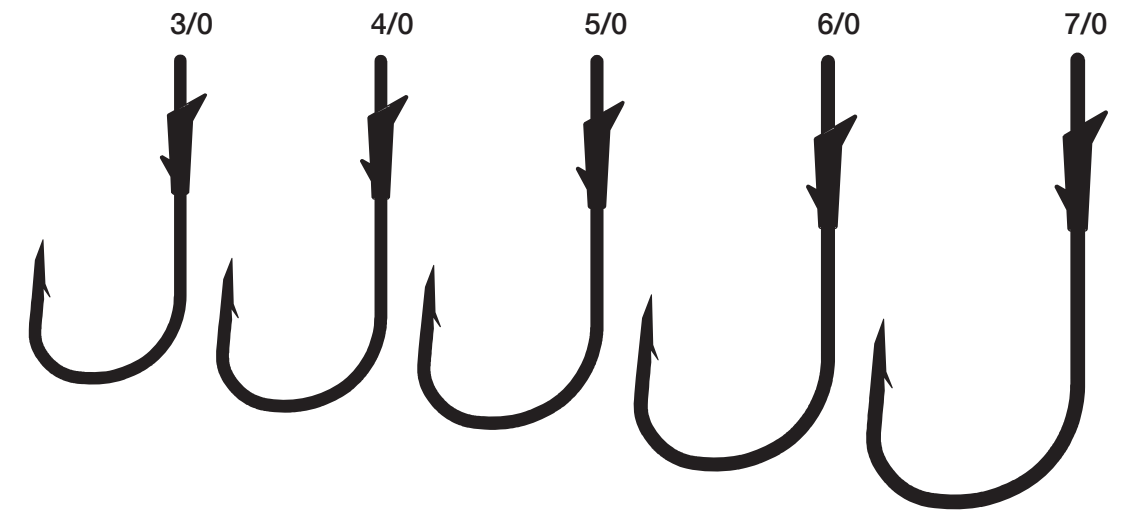

TK125

PART #	HOOK FINISH	DESCRIPTION	SIZE
TK125	Black Chrome	Magworm, Extra Wide Gap, Z-Bend, Non-Offset, Forged, Heavy Wire, Ringed Eye, Molded Bait Keeper	3/0, 4/0, 5/0, 6/0

TK130 - TK130-XL

PART #	HOOK FINISH	DESCRIPTION	SIZE
TK130	Black Chrome	Flippin', Extra Wide Gap, Straight Shank, Forged, Welded Eye, Molded Bait Keeper	3/0, 4/0, 5/0, 6/0, 7/0
TK130-XL	Black Chrome	Flippin', Extra Wide Gap, Straight Shank, Forged, Welded Eye, Molded Bait Keeper	3/0, 4/0, 5/0 (15 pk.)