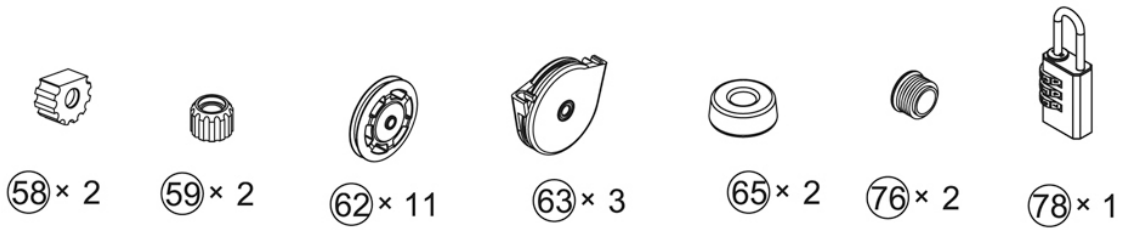

**MARCY CLUB
200lb STACK HOME GYM
MKM-81010**

IMPORTANT: Please read the Important Safety Notice and Assembly Information in the Owner's manual before assembling this product.

Assembly Manual

140721

86 × 1

85 × 10

101 × 14

87 × 5

100 × 73

94 × 2

61 × 2

88 × 2

103 × 4

89 × 2

102 × 30

90 × 7

5# × 1

6# × 2

mm

- | | | | |
|-----|----|---|--------------|
| Ⓢ5 | x6 |  | M10 x 3 3/8" |
| Ⓢ02 | x6 |  | M10 |
| Ⓢ00 | x6 |  | Ø 3/4" |

⑱ × 1 