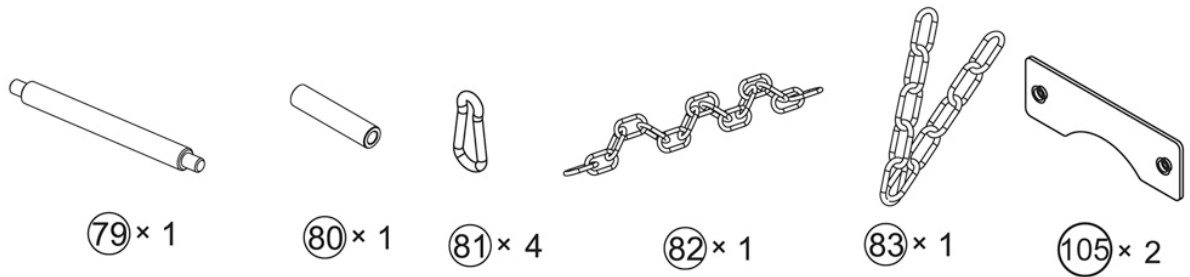

**MARCY CLUB
200lb STACK HOME GYM
MKM-81010**

IMPORTANT: Please read the Important Safety Notice and Assembly Information in the Owner's manual before assembling this product.

Assembly Manual

140721

86 × 1

85 × 10

101 × 14

87 × 5

100 × 73

94 × 2

61 × 2

88 × 2

103 × 4

89 × 2

102 × 30

90 × 7

5# × 1

6# × 2

mm

- | | | | |
|-----|----|---|--------------|
| Ⓢ5 | x6 |  | M10 x 3 3/8" |
| Ⓢ02 | x6 |  | M10 |
| Ⓢ00 | x6 |  | Ø 3/4" |

⑱ × 1 

- Ⓢ0 × 1  M10 x 2 3/4"
- Ⓢ2 × 2  M10 x 3/4"
- Ⓢ00 × 2  | Ø 3/4"
- Ⓢ1 × 2  M18

- | | | | | | |
|--------|--|------------|---------|--|--------|
| 52 × 2 | | | 100 × 6 | | Ø 3/4" |
| 92 × 4 | | M10 x 3/4" | 101 × 4 | | Ø 5/8" |
| 93 × 2 | | M10 x 5/8" | 103 × 2 | | M8 |
| 96 × 2 | | M8 x 7/8" | | | |