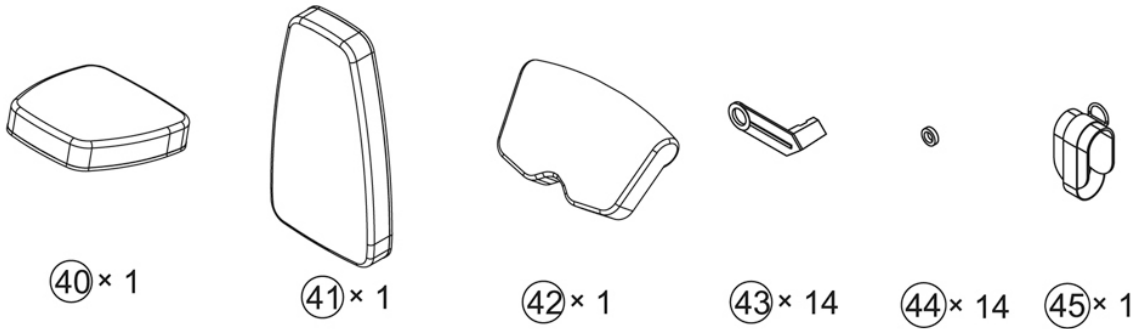

**MARCY CLUB
200lb STACK HOME GYM
MKM-81010**

IMPORTANT: Please read the Important Safety Notice and Assembly Information in the Owner's manual before assembling this product.

Assembly Manual

140721

86 × 1

85 × 10

101 × 14

87 × 5

100 × 73

94 × 2

61 × 2

88 × 2

103 × 4

89 × 2

102 × 30

90 × 7

5# × 1

6# × 2

mm

- | | | | |
|-----|----|---|--------------|
| Ⓢ5 | x6 |  | M10 x 3 3/8" |
| Ⓢ02 | x6 |  | M10 |
| Ⓢ00 | x6 |  | Ø 3/4" |

⑱ × 1 