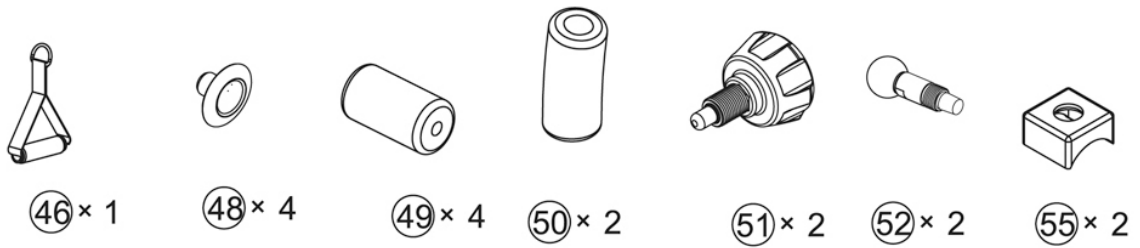

**MARCY CLUB
200lb STACK HOME GYM
MKM-81010**

IMPORTANT: Please read the Important Safety Notice and Assembly Information in the Owner's manual before assembling this product.

Assembly Manual

140721

86 × 1

85 × 10

101 × 14

87 × 5

100 × 73

94 × 2

61 × 2

88 × 2

103 × 4

89 × 2

102 × 30

90 × 7

5# × 1

6# × 2

mm

- | | | | |
|-----|----|---|--------------|
| Ⓢ5 | x6 |  | M10 x 3 3/8" |
| Ⓢ02 | x6 |  | M10 |
| Ⓢ00 | x6 |  | Ø 3/4" |

⑱ × 1 