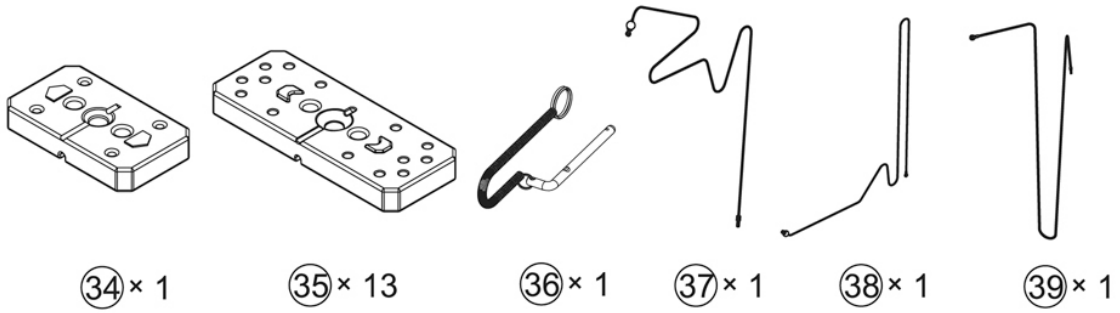

**MARCY CLUB
200lb STACK HOME GYM
MKM-81010**

IMPORTANT: Please read the Important Safety Notice and Assembly Information in the Owner's manual before assembling this product.

Assembly Manual

140721

86 × 1

85 × 10

101 × 14

87 × 5

100 × 73

94 × 2

61 × 2

88 × 2

103 × 4

89 × 2

102 × 30

90 × 7

5# × 1

6# × 2

mm

- | | | | |
|-----|----|---|--------------|
| Ⓢ5 | x6 |  | M10 x 3 3/8" |
| Ⓢ02 | x6 |  | M10 |
| Ⓢ00 | x6 |  | Ø 3/4" |

⑱ × 1 

- Ⓢ5 × 2  M10 x 3 3/8"
- Ⓢ92 × 2   M10 x 3/4"
- Ⓢ102 × 2   M10
- Ⓢ100 × 4   Ø 3/4"

- | | | | |
|------|----|---|--------------|
| Ⓣ79 | ×1 |  | M10 x 6 3/4" |
| Ⓣ88 | ×2 |  | M10 x 3 1/8" |
| Ⓣ89 | ×2 |  | M10 x 2 1/2" |
| Ⓣ102 | ×5 |  | M10 |
| Ⓣ100 | ×7 |  | Ø 3/4" |
| Ⓣ61 | ×2 |  | Ø 1 1/8" |