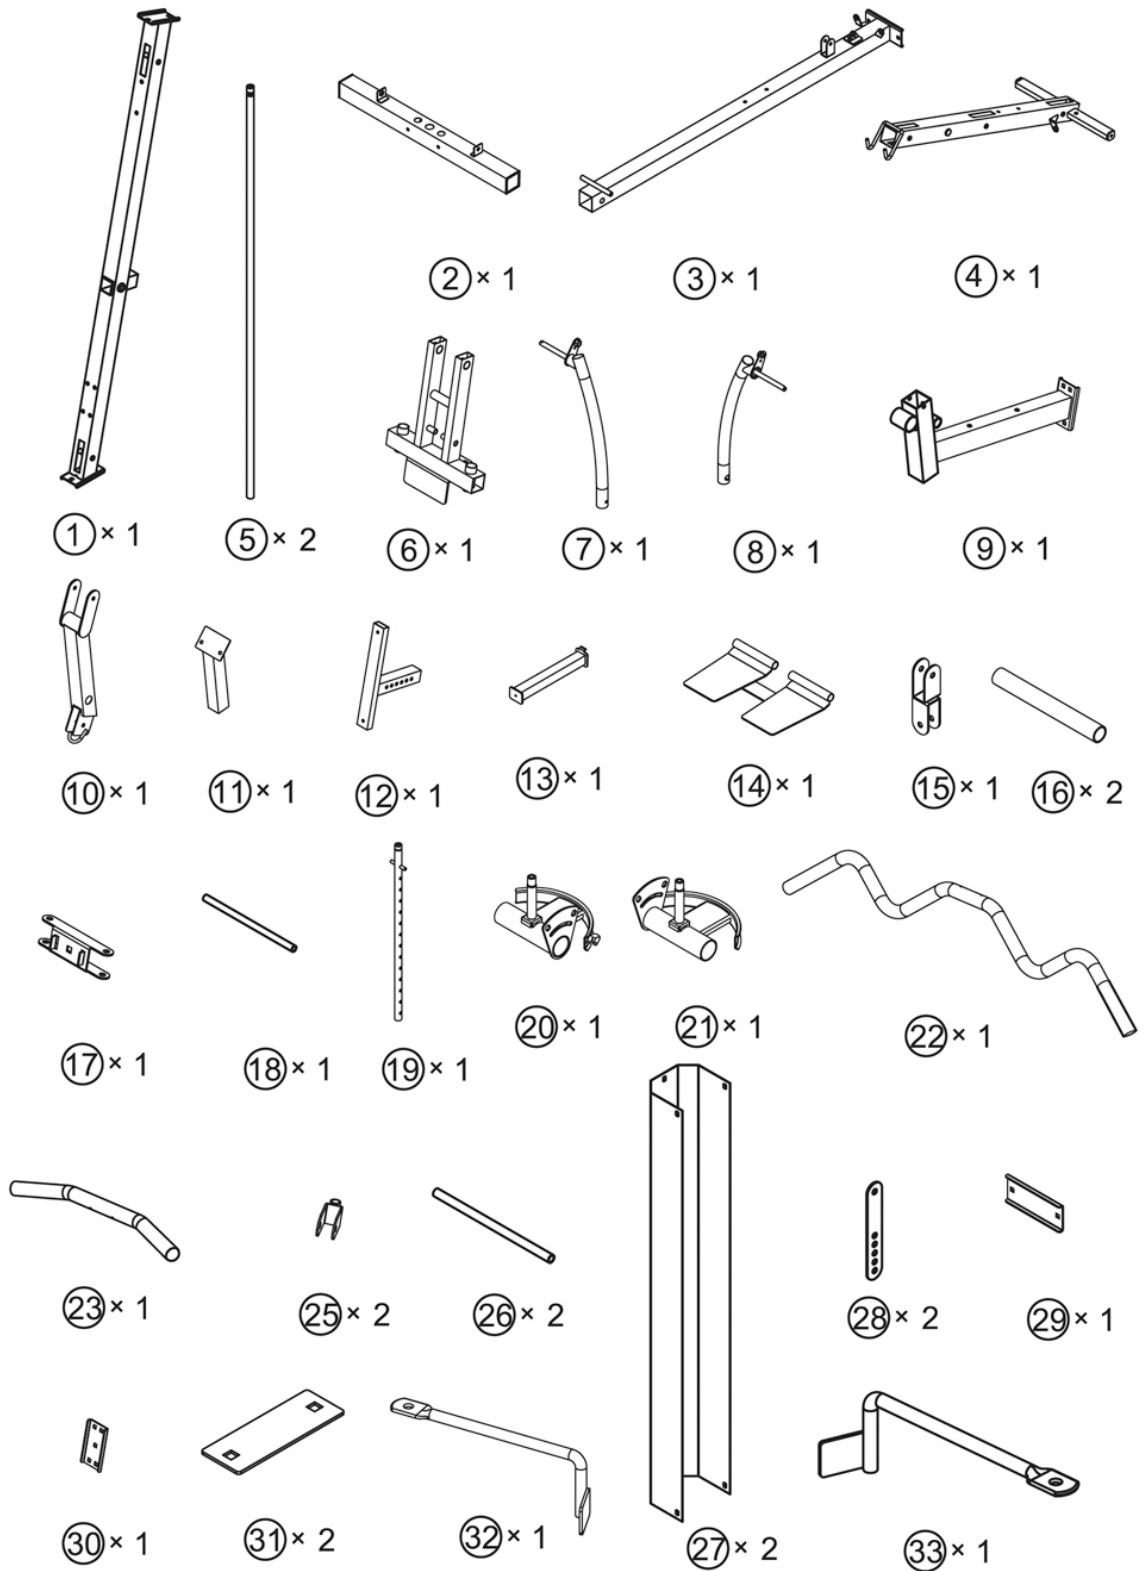

**MARCY CLUB
200lb STACK HOME GYM
MKM-81010**

IMPORTANT: Please read the Important Safety Notice and Assembly Information in the Owner's manual before assembling this product.

Assembly Manual

140721

86 × 1

89 × 2

102 × 30

90 × 7

5# × 1

6# × 2

mm

- | | | | |
|-----|----|---|--------------|
| Ⓢ5 | x6 |  | M10 x 3 3/8" |
| Ⓢ02 | x6 |  | M10 |
| Ⓢ00 | x6 |  | Ø 3/4" |

⑱ × 1 

- Ⓢ5 × 2  M10 x 3 3/8"
- Ⓢ92 × 2   M10 x 3/4"
- Ⓢ102 × 2   M10
- Ⓢ100 × 4   Ø 3/4"

- | | | | |
|------|----|---|--------------|
| Ⓣ79 | ×1 |  | M10 x 6 3/4" |
| Ⓣ88 | ×2 |  | M10 x 3 1/8" |
| Ⓣ89 | ×2 |  | M10 x 2 1/2" |
| Ⓣ102 | ×5 |  | M10 |
| Ⓣ100 | ×7 |  | Ø 3/4" |
| Ⓣ61 | ×2 |  | Ø 1 1/8" |

- Ⓢ0 × 1  M10 x 2 3/4"
- Ⓢ2 × 2  M10 x 3/4"
- Ⓢ00 × 2  | Ø 3/4"
- Ⓢ1 × 2  M18

- | | | | | | |
|--------|--|------------|---------|--|--------|
| 52 × 2 | | | 100 × 6 | | Ø 3/4" |
| 92 × 4 | | M10 x 3/4" | 101 × 4 | | Ø 5/8" |
| 93 × 2 | | M10 x 5/8" | 103 × 2 | | M8 |
| 96 × 2 | | M8 x 7/8" | | | |