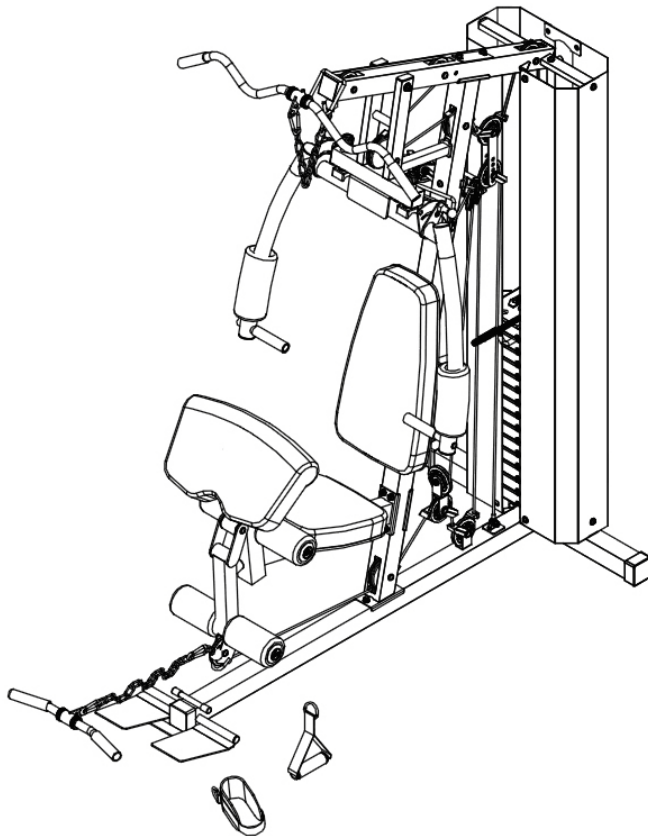

**MARCY CLUB
200lb STACK HOME GYM
MKM-81010**

IMPORTANT: Please read the Important Safety Notice and Assembly Information in the Owner's manual before assembling this product.

Assembly Manual

140721

86 × 1

85 × 10

101 × 14

87 × 5

100 × 73

94 × 2

61 × 2

88 × 2

103 × 4