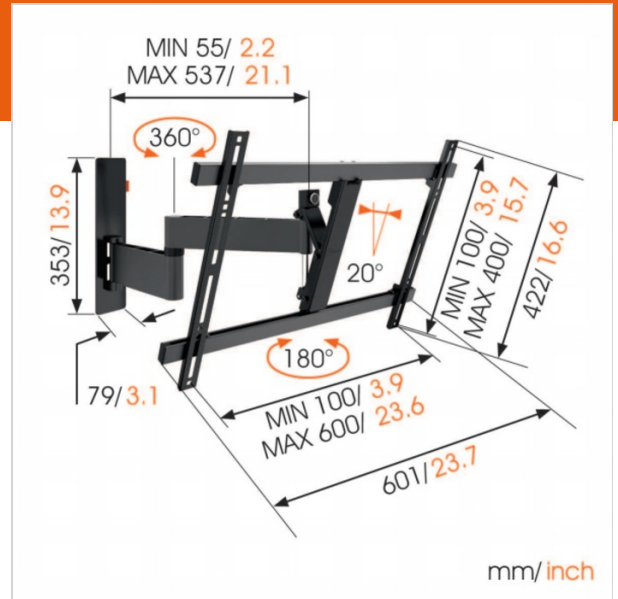

WALL 3345 Full-Motion TV Wall Mount (black)

Article number (SKU) 8353130
Colour Black

Key Benefits

- Simply Smart Value: Great comfort for an affordable price, Tilt (up to 20°) to avoid reflections, Smoothly turn your TV up to 180°, Guide your cables, Easily level your TV even after installation, Use the app and mark the first drilling hole easily!

TV bracket with turning function for TVs up to 30 kg

The WALL 3345 full motion TV wall mount is very popular. The WALL 3345 is suitable for securely mounting virtually any model of TV, from 40" to 65" (101-165 cm), on the wall. The maximum turning angle is 180° and the max. tilting angle is 20°. Also available in white.

Your TV moves in all directions

Mount your TV on the wall with a full motion WALL TV bracket for the best view of your TV from anywhere in the room. You simply turn the TV towards you. You never again have to worry about annoying reflections. With the WALL full-motion wall mount, you can turn your TV to any desired position.

Product type number	WALL 3345
Article number (SKU)	8353130
Colour	Black
EAN single box	8712285335525
Product size	L
TÜV certified	Yes
Tilt	Tilt up to 20°
Turn	Up to 180°
Guarantee	Lifetime
Min. screen size (inch)	40
Max. screen size (inch)	65
Max. weight load (kg)	30
Min. hole pattern	100mm x 100mm
Max. hole pattern	600mm x 400mm
Max. bolt size	M8
Max. height of interface (mm)	422
Max. width of interface (mm)	601