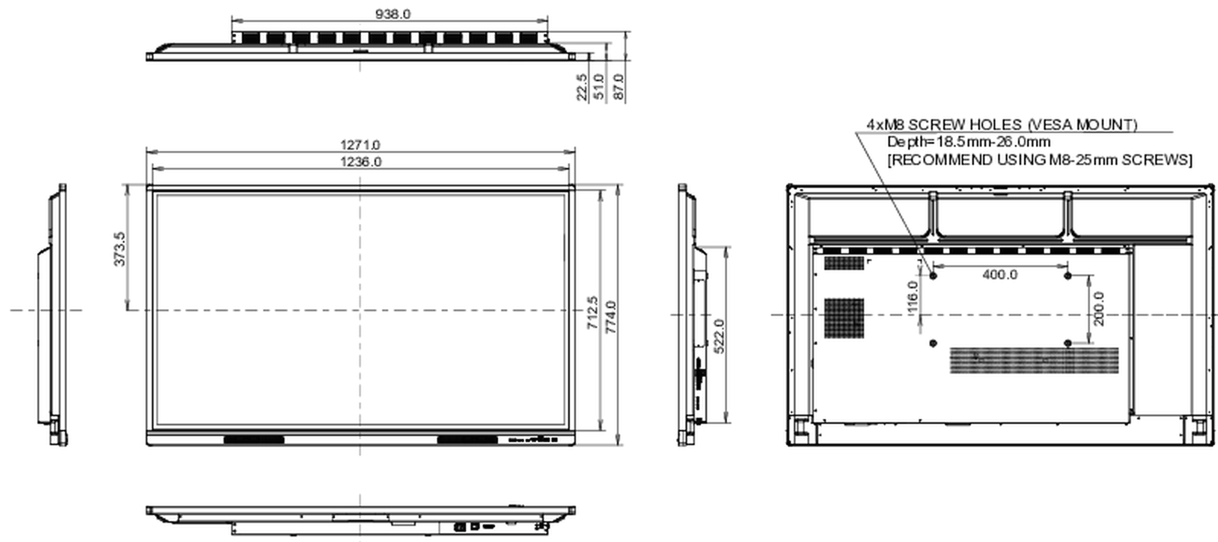

09 SUSTAINABILITY

Regulations

CB, CE, TÜV-Bauart, EAC, RoHS support, ErP, WEEE, REACH (RoHS)

REACH SVHC

above 0.1%: Lead

10 DIMENSIONS / WEIGHT

Product dimensions W x H x D

1271 x 744 x 87mm

Box dimensions W x H x D

1401 x 859 x 220mm

Weight (without box)

26kg

Weight (with box)

34.5kg

EAN code

4948570120628

All trademarks and registered trademarks acknowledged. E & O E. Specification subject to change without notice. All LCD's comply with ISO-9241-307:2008 in connection with pixel defects.

© IYAMA CORPORATION. ALL RIGHTS RESERVED