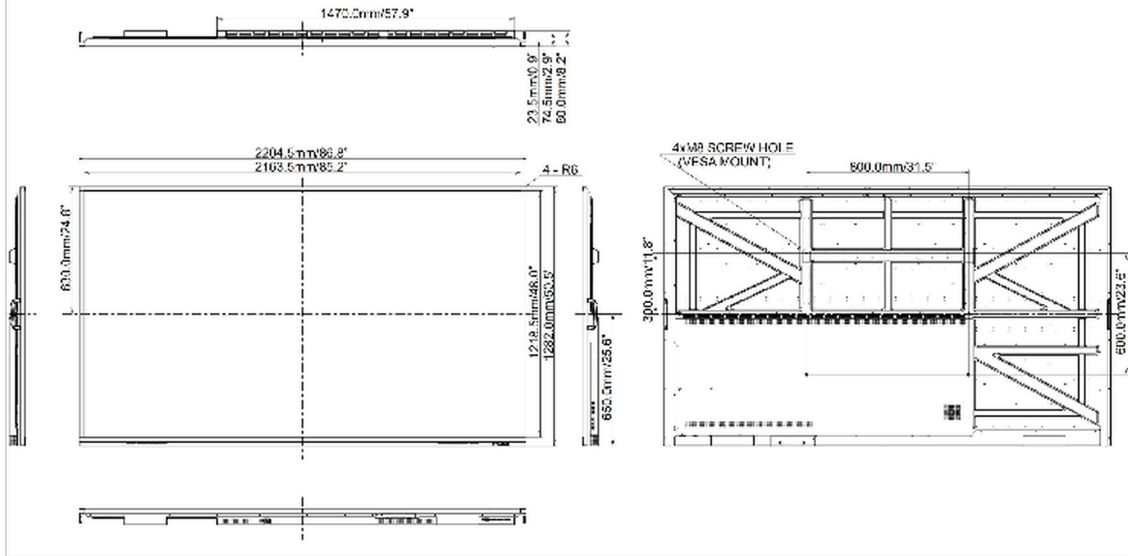

G

REACH SVHC

above 0.1%: Lead

09 DIMENSIONS / WEIGHT

Product dimensions W x H x D

2204 x 1282 x 79mm

Box dimensions W x H x D

2380 x 280 x 1483mm

Weight (without box)

70kg

Weight (with box)

107.7kg

EAN code

4948570119189

DIMENSIONS : ProLite LE9845UHS

All trademarks and registered trademarks acknowledged. E & O E. Specification subject to change without notice. All LCD's comply with ISO-9241-307:2008 in connection with pixel defects.