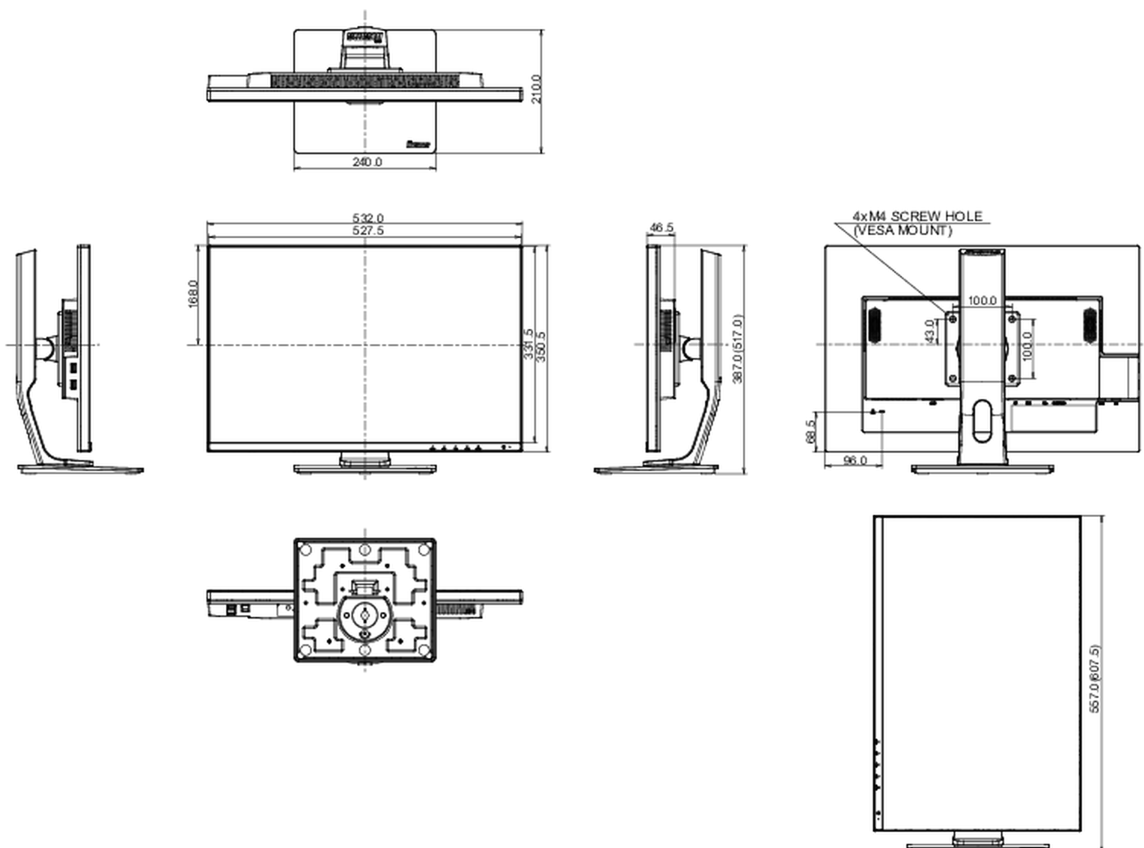

01 DISPLAY CHARACTERISTICS

Design	3-side borderless
Diagonal	24.1", 61.13cm
Panel	IPS (In-Plane-Switching), matte finish
Native resolution	1920 x 1200 @60Hz (2.3 megapixel)
Aspect ratio	16:10
Panel brightness	300 cd/m ²
Static contrast	1000:1
Advanced contrast	5M:1
Response time (GTG)	5ms
Viewing zone	horizontal/vertical: 178°/178°, right/left: 89°/89°, up/down: 89°/89°
Colour support	16.7mIn (sRGB: 99%; NTSC: 72%)
Horizontal Sync	24 - 82kHz
Viewable area W x H	518.4 x 324mm, 20.4 x 12.8"
Pixel pitch	0.27mm
Colour	matte, black

04 MECHANICAL

Display position adjustments	height, pivot (rotation), swivel, tilt
Height adjustment	130mm
Rotation (PIVOT function)	90°
Swivel stand	90°; 45° left; 45° right
Tilt angle	22° up; 5° down
VESA mounting	100 x 100mm

08 DIMENSIONS / WEIGHT

Product dimensions W x H x D	532 x 387 (517) x 210mm
Box dimensions W x H x D	675 x 190 x 420mm
Weight (without box)	5.88kg
Weight (with box)	7.59kg
EAN code	4948570118304

All trademarks and registered trademarks acknowledged. E & O E. Specification subject to change without notice. All LCD's comply with ISO-9241-307:2008 in connection with pixel defects.