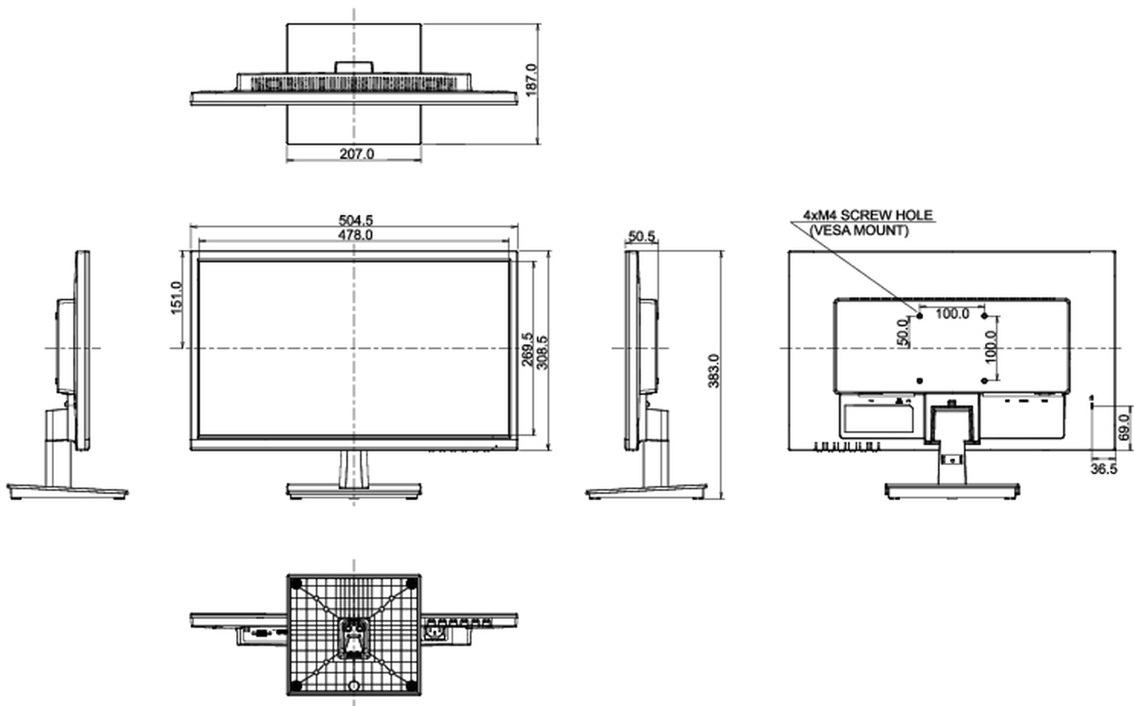

04 MECHANICAL

Display position adjustments	tilt
Tilt angle	22° up; 5° down
VESA mounting	100 x 100mm

05 ACCESSORIES INCLUDED

Cables	power, HDMI
Other	quick start guide, safety guide

06 POWER MANAGEMENT

Power supply unit	internal
Power supply	AC 100 - 240V, 50/60Hz
Power usage	19W typical, 0.5W stand by, 0.5W off mode

Product dimensions W x H x D 504.5 x 383 x 187mm

Box dimensions W x H x D 633 x 139 x 420mm

Weight (without box) 3.1kg

EAN code 4948570117840

All trademarks and registered trademarks acknowledged. E & O E. Specification subject to change without notice. All LCD's comply with ISO-9241-307:2008 in connection with pixel defects.