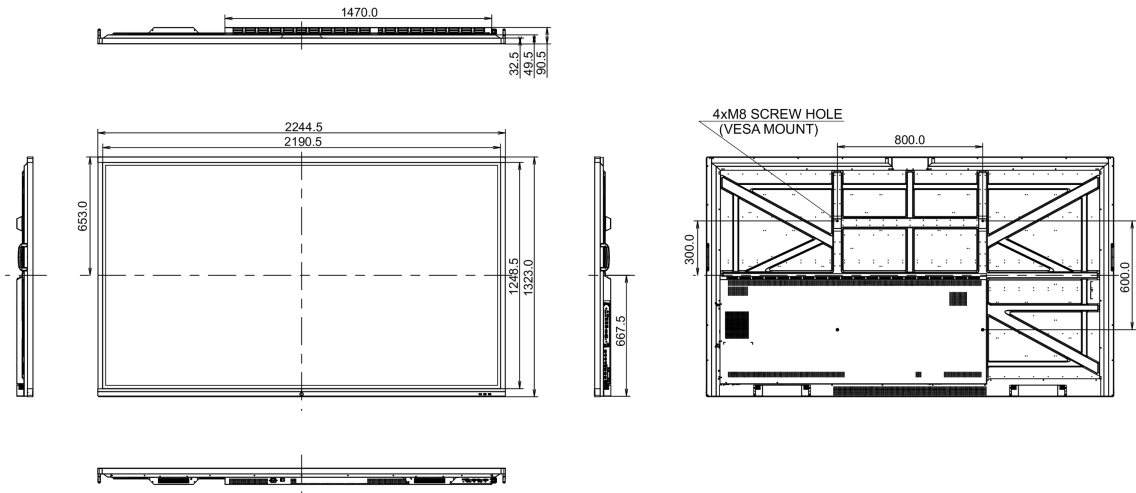

09 SUSTAINABILITY

Regulations	CB, CE, TÜV-Bauart, EAC, RoHS support, ErP, WEEE, REACH
REACH SVHC	above 0.1%: Lead

10 DIMENSIONS / WEIGHT

Product dimensions W x H x D	2244.7 x 1323 x 90.5mm
Box dimensions W x H x D	2483 x 1493 x 376mm
Weight (without box)	101.5kg
Weight (with box)	138.75kg
EAN code	4948570117772