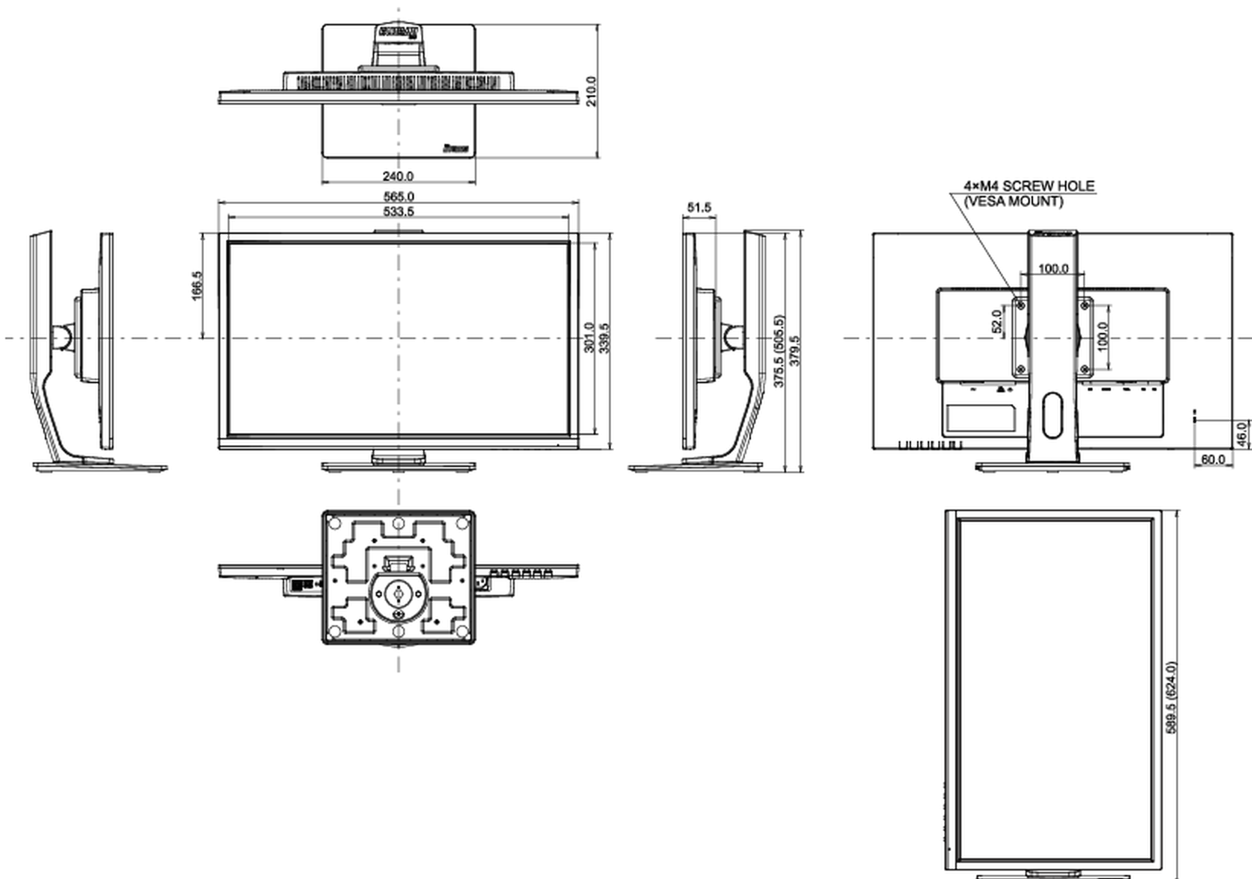

## 08 DIMENSIONS / WEIGHT

Product dimensions W x H x D 565.5 x 375.5 (505.5) x 210mm

Weight (without box) 5.1kg

EAN code 4948570117420

*All trademarks and registered trademarks acknowledged. E & O E. Specification subject to change without notice. All LCD's comply with ISO-9241-307:2008 in connection with pixel defects.*