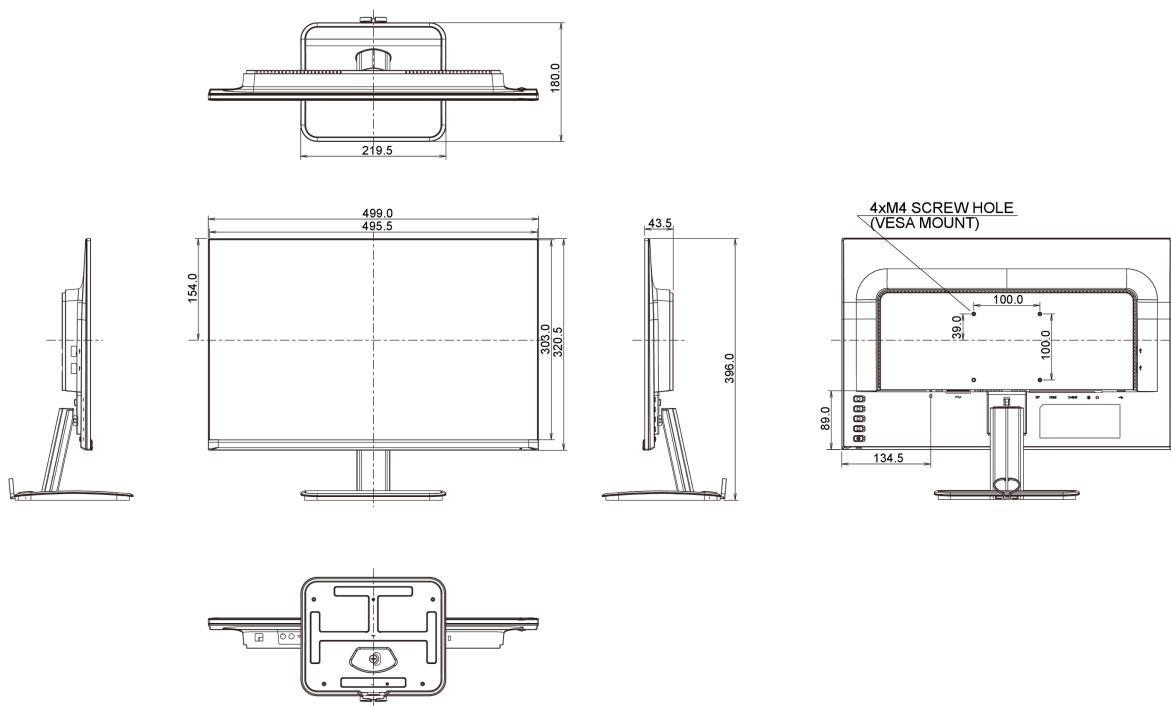

## 04 MECHANICAL

Display position adjustments	tilt
Tilt angle	20° up; 4° down
VESA mounting	100 x 100mm

## 08 DIMENSIONS / WEIGHT

Product dimensions W x H x D	499 x 396 x 180mm
Weight (without box)	4kg
EAN code	4948570116379

All trademarks and registered trademarks acknowledged. E & O E. Specification subject to change without notice. All LCD's comply with ISO-9241-307:2008 in connection with pixel defects.