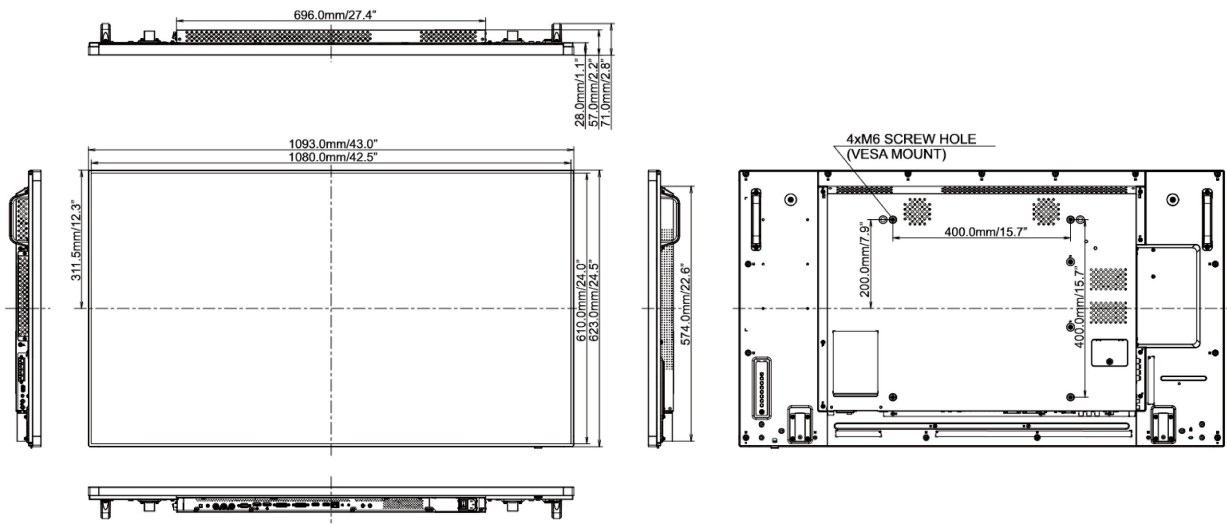

## 09 DIMENSIONS / WEIGHT

<b>Product dimensions W x H x D</b>	1093 x 623.0 x 71mm
<b>Weight (without box)</b>	19kg
<b>EAN code</b>	4948570115877

All trademarks and registered trademarks acknowledged. E & O E. Specification subject to change without notice. All LCD's comply with ISO-9241-307:2008 in connection with pixel defects.