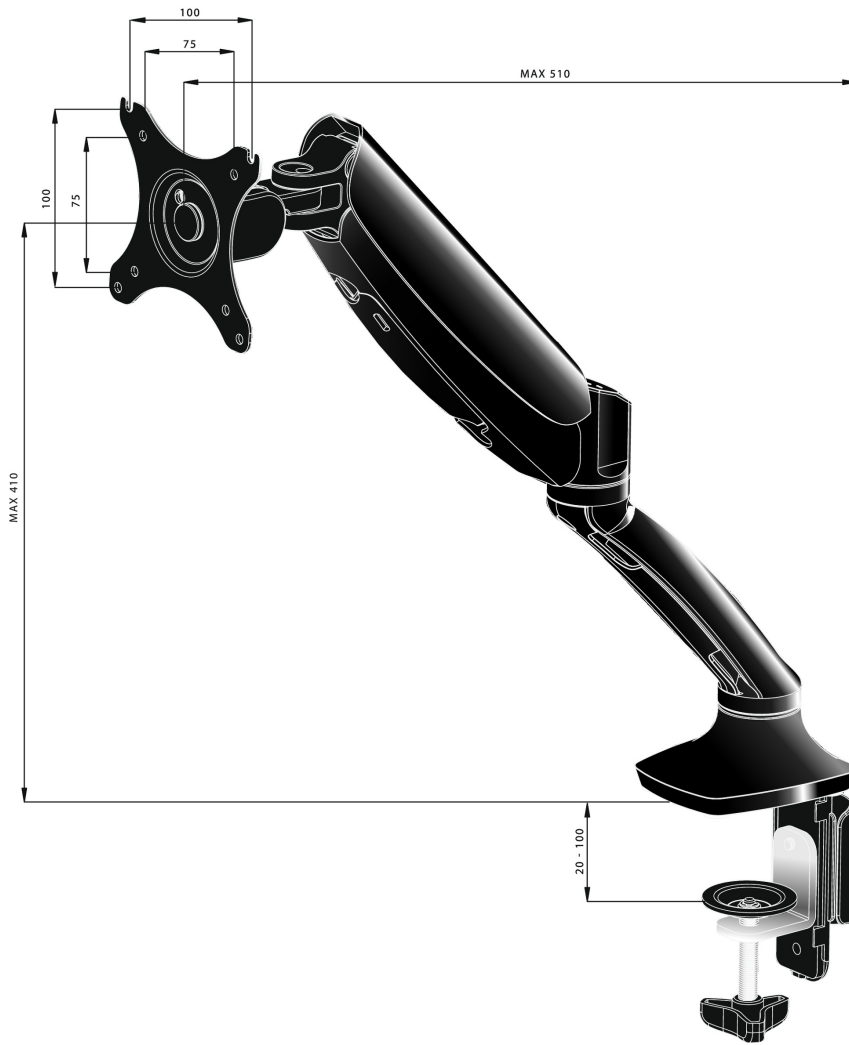

Sleek and stylish single gas spring monitor arm

The iiyama DS3001C-B1 is a desk mount (grommet or clamp) for flat screens up to 27". Using the arm guarantees you gain additional space on your desk and the cable management system helps to keep the workplace tidy. But more importantly, offering broad adjustment capabilities including tilt, swivel, height and rotation, the arm makes sure you can easily adjust the screen position to your preferences assuring ergonomic body posture.

01 TECHNICAL SPECIFICATION

| | |
|---------------------|---|
| Type | gas spring desk mount for desktop monitor |
| Number of screens | 1 |
| Desk monut | desk clamp or desk grommet |
| Screen size | 10" - 27" |
| Height adjustment | 0 - 410mm |
| Screen rotation | PIVOT 90° |
| Tilt | -85° - 15° |
| Swivel | 360° |
| Max weight capacity | 5kg / monitor |
| VESA minimum | 75 x 75mm |
| VESA maximum | 100 x 100mm |

02 DIMENSIONS / WEIGHT

EAN code

4948570032105

All trademarks and registered trademarks acknowledged. E & O E. Specification subject to change without notice. All LCD's comply with ISO-9241-307:2008 in connection with pixel defects.