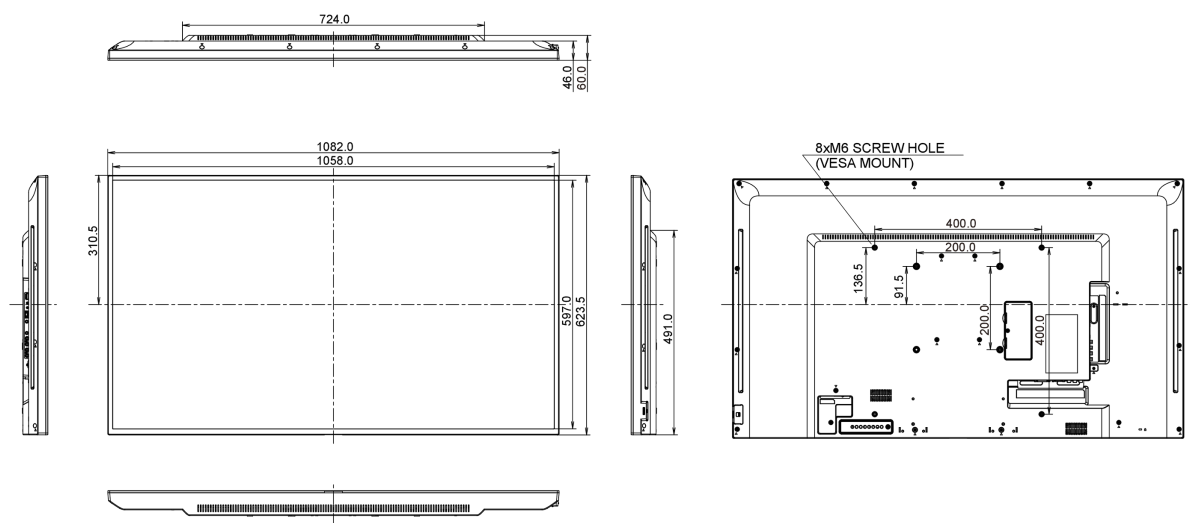

09 DIMENSIONS / WEIGHT

Product dimensions W x H x D	1082 x 623.5 x 61mm
Weight (without box)	11.5kg
EAN code	4948570114191

All trademarks and registered trademarks acknowledged. E & O E. Specification subject to change without notice. All LCD's comply with ISO-9241-307:2008 in connection with pixel defects.