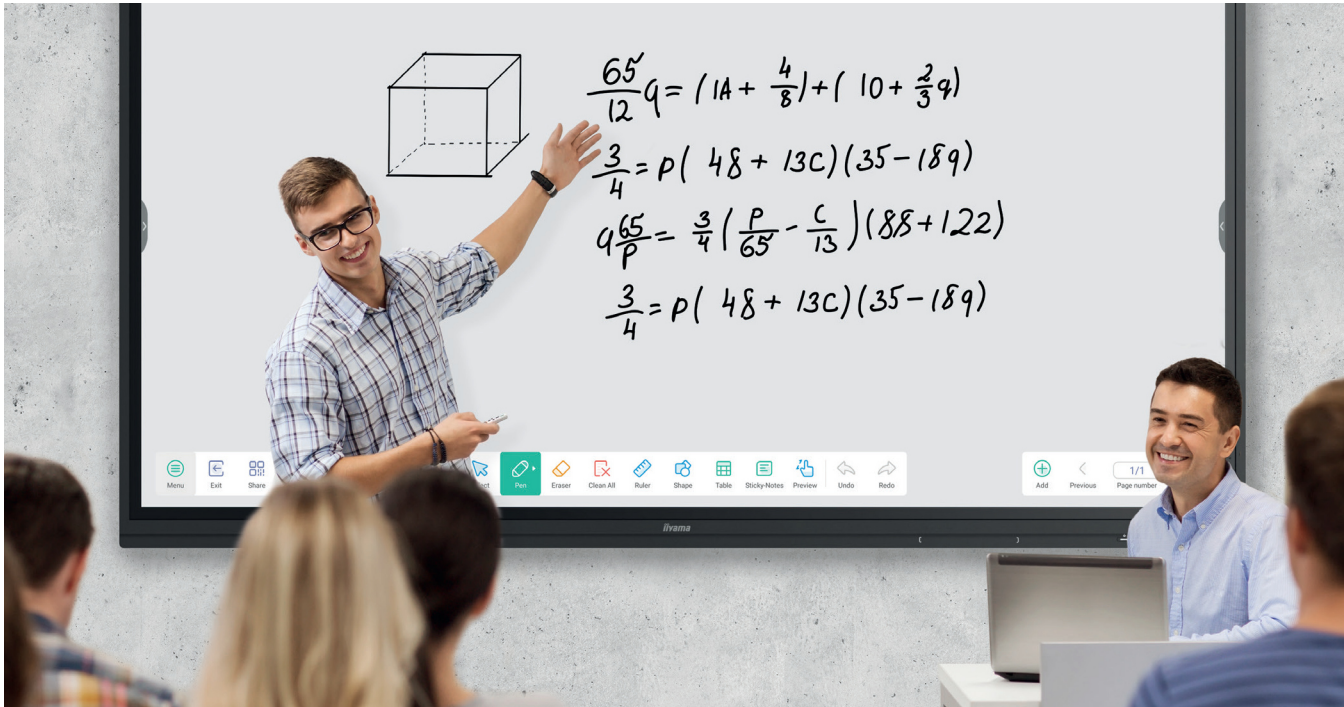

iiyama
professional displays

04-SERIES
CAPTIVATE YOUR AUDIENCE
SIMPLIFIED SOLUTIONS IN ANY SPACE

04-SERIES CAPTIVATE YOUR AUDIENCE

Today's students are tomorrow's professionals - helping to shape industry, science and progress. Our teachers and leaders demand performance, reliability and flexibility.

The **04-SERIES** from iiyama empowers all education, training and presentation environments to seamlessly deliver engaging content, collaborative tools and thanks to our hybrid solution deck of Android and Slot PC features, you can be sure that no matter what your Interactive aspiration, iiyama has the simplified solution just for you...

...this is why iiyama is the trusted Interactive Display brand for many of the world's largest organisations in education and business alike.

With sizes from **65"**, **75"**, **86"** and **98"** everyone will benefit from the flexibility and clarity that the **04-SERIES** delivers.

04-SERIES
AMAZING, EASY-TO-USE FEATURES YOU CAN EMPLOY EVERYDAY

PURETOUCH-IR

Delivers 1mm touch accuracy for the smoothest and fastest annotation with 20pt infrared touch technology.

STANDALONE SOLUTION

Slide-in a Slot PC and unlock all of the control, security and flexibility of Windows 10 IoT, including the entirety of the Microsoft eco system.