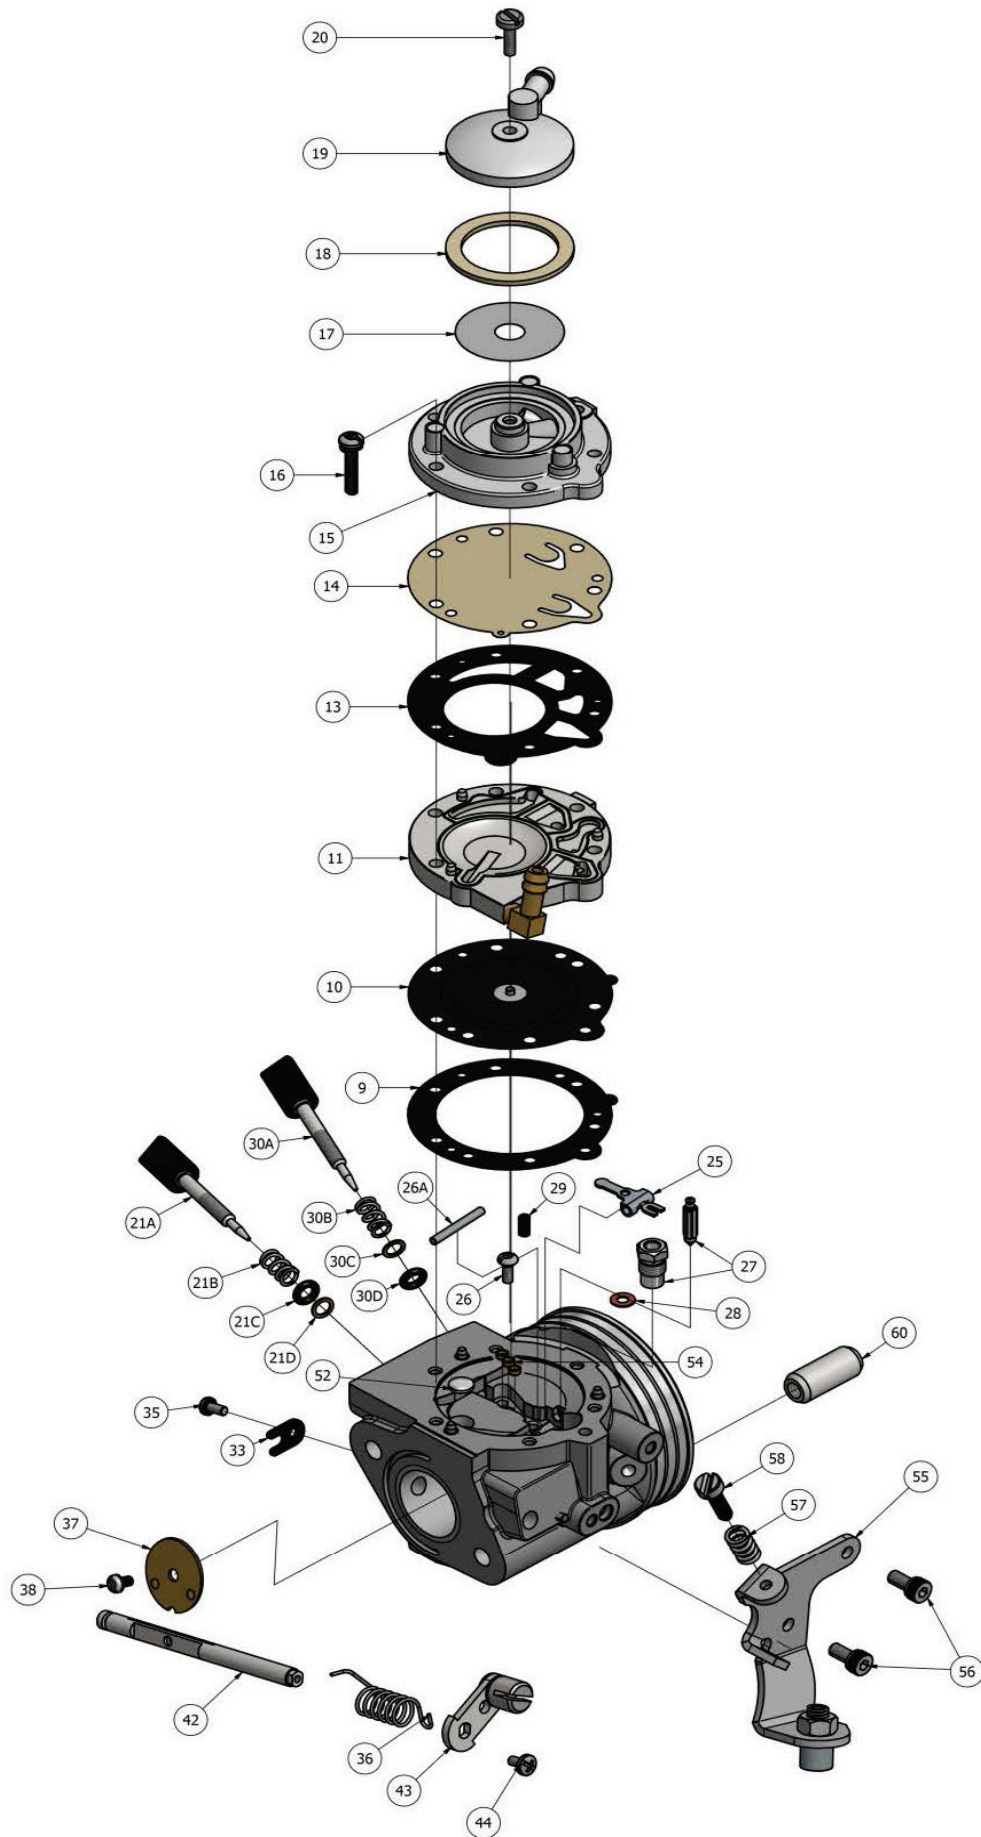

TILLOTSON HW-31A CARB

MINI SWIFT USA

POS	PART #	DESCRIPTION	USA RETAIL
9	16-B237X	DIAPHRAGM GASKET	\$ 8.00
10	237-600X	DIAPHRAGM	\$ 4.91
11	TI-91-1030	DIAPHRAGM COVER	
13	16-B392X	FUEL PUMP GASKET	\$ 24.70
14	TI-237-162X	FUEL PUMP DIAPHRAGM	\$ 56.94
15	TI-141-89T	FUEL PUMP BODY	\$ 9.67
16	TI-15C-51X	FUEL PUMP BODY SCREW	\$ 9.10
17	TI-95-170X	FUEL STRAINER SCREEN	\$ 9.20
18	TI-16-B205X	FUEL STRAINER COVER GASKET	\$ 6.60
19	TI-91-A251	FUEL STRAINER COVER	\$ 3.04
20	TI-15-B313X	FUEL STRAINER COVER RETAINING SCREW	\$ 7.10
25	TI-155A-27X	INLET CONTROL LEVER	\$ 9.60
26	15-C329X	FULCRUM LEVER SCREW	\$ 6.90
27	TI-233-720P	INLET NEEDLE & SEAT SET	\$ 15.45
28	16-B199X	INLET SEAT GASKET	\$ 5.30
29	TI-24-B323X	INLET TENSION SPRING	\$ 15.80
33	TI-29-224X	THROTTLE SHAFT CLIP	\$ 9.80
35	15-C19X	THROTTLE SHAFT CLIP RETAINING SCREW	\$ 8.70
36	TI-24-B381X	THROTTLE RETURN SPRING	\$ 9.10
37	TI-14-A96	THROTTLE SHUTTER	\$ 19.11
38	TI-15-C20X	THROTTLE SHUTTER SCREW	\$ 8.70
42	TI-13-B215	THROTTLE SHAFT	\$ 15.50
43	TI-12-1218	THROTTLE LEVER ASSEMBLY	\$ 17.20
44	TI-15-C52X	THROTTLE LEVER RETAINING SCREW	\$ 12.20
52	TI-179-62	WELCH PLUG	
54	TI-80-160X	MAIN PLUG	\$ 18.05
55	TI-136-559	CABLE BRAKET	\$ 20.18
56	15-C67X	CABLE BRACKET RETAINING SCREW	\$ 8.70
57	15-C9X	LIMITER SCREW	\$ 22.10
58	TI-24-B131X	LIMITER SPRING	\$ 6.83
60	TI-81-377	CARBURETTOR MOUNTING NUT	\$ 3.00
21A	TI-43-1034	IDLE MIXTURE SCREW	\$ 10.16
21B	TI-24-B449X	IDLE MIXTURE SCREW SPRING	\$ 5.90
21C	TI-78A-256X	IDLE MIXTURE SCREW WASHER	\$ 7.60
21D	TI-44-361X	IDLE MIXTURE SCREW PACKING	\$ 10.40
26A	32-79X	FULCRUM LEVER PIN	\$ 5.90
30A	TI-43-1034	HIGH SPEED MIXTURE SCREW	\$ 10.16
30B	TI-24B-449X	HIGH SPEED MIXTURE SCREW SPRING	\$ 5.90
30C	TI-78A-256X	HIGH SPEED MIXTURE SCREW WASHER	\$ 7.60
30D	TI-44-361X	HIGH SPEED MIXTURE SCREW PACKING	\$ 10.40
	24C-334X	AUXILIARY CABLE RETURN SPRING	\$ 42.45