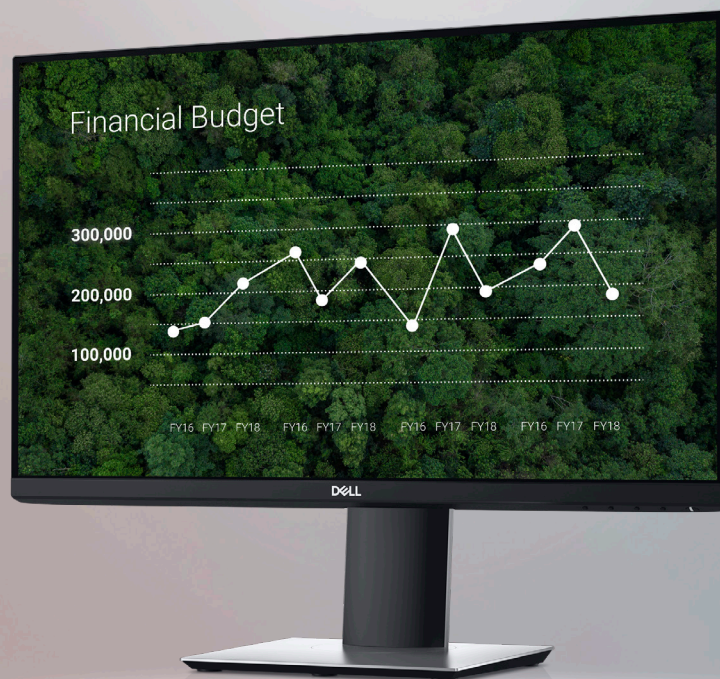

Transform how you work.

DELL 24 USB-C MONITOR | P2419HC

ULTIMATE CONNECTIVITY

Declutter your desk with a single USB-C cable solution that transmits power¹, data, video and audio.

OPTIMIZE YOUR WORKSPACE

Free up valuable desk space with this 23.8" FHD monitor featuring a smallest monitor base in it's class.²

MAXIMIZE PRODUCTIVITY

The 3-sided ultrathin bezel, fully adjustable stand, Easy Arrange feature and ComfortView help you stay productive.

TRUSTED RELIABILITY

Dell monitors — World's number 1 monitor brand.*

Maximize productivity

ULTIMATE CONNECTIVITY

All in one cable: Declutter your desk with the included USB-C cable, a single cable solution that transmits power, data, video and audio. The same cable charges your connected device with up to 65W¹ of power, safeguarded with Dell's built-in surge protection.

Consistent and rich colors: A wide viewing angle enabled by In-Plane Switching (IPS) technology lets you see vibrant colors—no matter where you sit.

MAXIMIZE PRODUCTIVITY

Expand your efficiency: The three-sided ultrathin bezel design allows a seamless view across multi-monitors. And, with dual monitors, you can increase your productivity by up to 18%.³