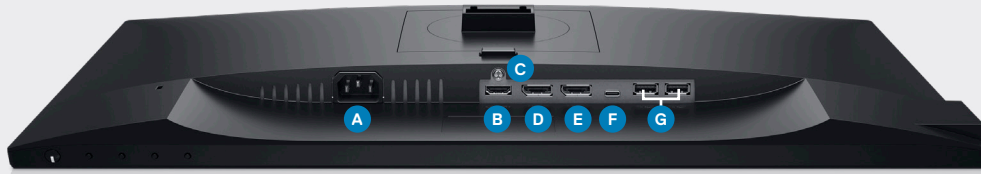

DELL 24 USB-C MONITOR | P2419HC

Easily adjust the panel to your preferred viewing position.

Back view -
Cable management slot

Tilt and height adjustable

Pivot

Swivel

Connectivity

- | | |
|-----------------------------|------------------------------------|
| A Power connector | E DisplayPort (Out) |
| B HDMI port | F USB-C connector |
| C Stand lock feature | G USB downstream ports (x2) |
| D DisplayPort (In) | H USB downstream ports (x2) |