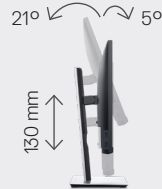

Design Features

Adjustability	Height-adjustable stand (130 mm), Tilt (-5° to 21°) Swivel (-45° to 45°), Pivot (-90° to 90°)
Security	Security lock slot (cable lock sold separately)
Flat Panel Mount Interface	VESA (100 mm x 100 mm)

Dimensions (with stand)

Height (Compressed ~ Extended)	356.1 mm ~486.1 mm; 14.02" ~19.14"
Width	537.8 mm (21.27")
Depth	166.0 mm (6.54")

Weight

Weight (panel only - for VESA mount)	3.52 kg (7.76 lb)
Weight (with stand)	5.45 kg (12.02 lb)
Weight (with packaging)	7.26 kg (16.01 lb)

What's in the box?

Components

- Monitor with stand

Cables

- USB Type-C cable (C to C)
- DisplayPort cable
- Cable tie
- Power cable

Documentation

- Quick Setup Guide
- Safety and regulatory information

Adjustability and connectivity

DELL 24 USB-C MONITOR | P2419HC

Easily adjust the panel to your preferred viewing position.

Back view -
Cable management slot

Tilt and height adjustable

Pivot

Swivel

Connectivity

- | | |
|-----------------------------|------------------------------------|
| A Power connector | E DisplayPort (Out) |
| B HDMI port | F USB-C connector |
| C Stand lock feature | G USB downstream ports (x2) |
| D DisplayPort (In) | H USB downstream ports (x2) |